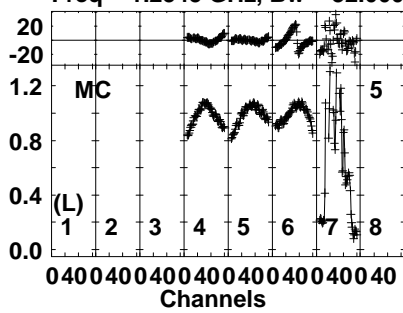

Plot file version 1 created 24-OCT-2023 11:48:55
 EK053D.UVDATA.1
 Freq = 1.2545 GHz, Bw = 32.000 MH Bandpass table # 1

Lower frame: BP ampl Top frame: BP phase
 Bandpass table spectrum Antenna: *
 Timerange: 00/00:00:01 to 999/00:00:00

Plot file version 2 created 24-OCT-2023 11:48:55
 EK053D.UVDATA.1
 Freq = 1.2545 GHz, Bw = 32.000 MH Bandpass table # 1

Lower frame: BP ampl Top frame: BP phase
 Bandpass table spectrum Antenna: *
 Timerange: 00/00:00:01 to 999/00:00:00