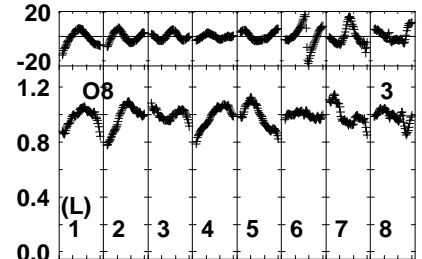

Plot file version 1 created 24-OCT-2023 11:48:55
 EK053D.UVDATA.1
 Freq = 1.2545 GHz, Bw = 32.000 MH Bandpass table # 1

Lower frame: BP ampl Top frame: BP phase
 Bandpass table spectrum Antenna: *
 Timerange: 00/00:00:01 to 999/00:00:00

Plot file version 2 created 24-OCT-2023 11:48:55
 EK053D.UVDATA.1
 Freq = 1.2545 GHz, Bw = 32.000 MH Bandpass table # 1

Lower frame: BP ampl Top frame: BP phase
 Bandpass table spectrum Antenna: *
 Timerange: 00/00:00:01 to 999/00:00:00