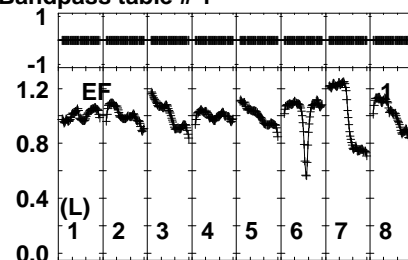

Plot file version 1 created 24-OCT-2023 11:48:55
 EK053D.UVDATA.1
 Freq = 1.2545 GHz, Bw = 32.000 MH Bandpass table # 1

Lower frame: BP ampl Top frame: BP phase
 Bandpass table spectrum Antenna: *
 Timerange: 00/00:00:01 to 999/00:00:00

Plot file version 2 created 24-OCT-2023 11:48:55
 EK053D.UVDATA.1
 Freq = 1.2545 GHz, Bw = 32.000 MH Bandpass table # 1

Lower frame: BP ampl Top frame: BP phase
 Bandpass table spectrum Antenna: *
 Timerange: 00/00:00:01 to 999/00:00:00