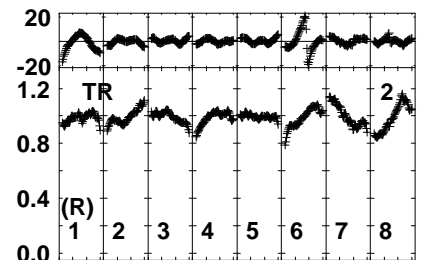

Plot file version 1 created 24-OCT-2023 11:48:55
 EK053D.UVDATA.1
 Freq = 1.2545 GHz, Bw = 32.000 MH Bandpass table # 1

Lower frame: BP ampl Top frame: BP phase
 Bandpass table spectrum Antenna: *
 Timerange: 00/00:00:01 to 999/00:00:00

Plot file version 2 created 24-OCT-2023 11:48:55
 EK053D.UVDATA.1
 Freq = 1.2545 GHz, Bw = 32.000 MH Bandpass table # 1

Lower frame: BP ampl Top frame: BP phase
 Bandpass table spectrum Antenna: *
 Timerange: 00/00:00:01 to 999/00:00:00