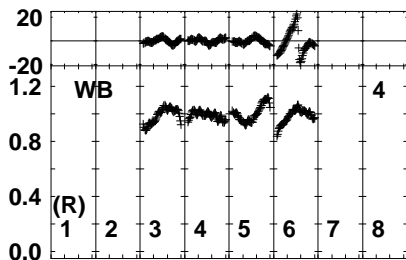

Plot file version 1 created 24-OCT-2023 11:48:55
 EK053D.UVDATA.1
 Freq = 1.2545 GHz, Bw = 32.000 MH Bandpass table # 1

Lower frame: BP ampl Top frame: BP phase
 Bandpass table spectrum Antenna: *
 Timerange: 00/00:00:01 to 999/00:00:00

Plot file version 2 created 24-OCT-2023 11:48:55
 EK053D.UVDATA.1
 Freq = 1.2545 GHz, Bw = 32.000 MH Bandpass table # 1

Lower frame: BP ampl Top frame: BP phase
 Bandpass table spectrum Antenna: *
 Timerange: 00/00:00:01 to 999/00:00:00