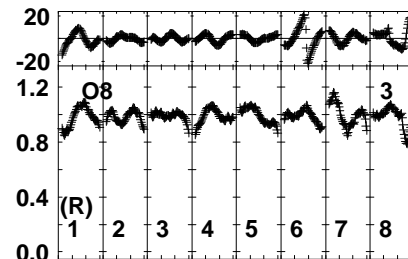

Plot file version 1 created 24-OCT-2023 11:48:55
 EK053D.UVDATA.1
 Freq = 1.2545 GHz, Bw = 32.000 MH Bandpass table # 1

Lower frame: BP ampl Top frame: BP phase
 Bandpass table spectrum Antenna: *
 Timerange: 00/00:00:01 to 999/00:00:00

Plot file version 2 created 24-OCT-2023 11:48:55
 EK053D.UVDATA.1
 Freq = 1.2545 GHz, Bw = 32.000 MH Bandpass table # 1

Lower frame: BP ampl Top frame: BP phase
 Bandpass table spectrum Antenna: *
 Timerange: 00/00:00:01 to 999/00:00:00