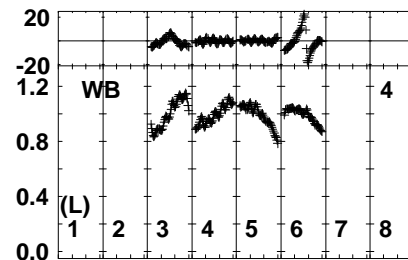

Plot file version 1 created 24-OCT-2023 11:48:55
 EK053D.UVDATA.1
 Freq = 1.2545 GHz, Bw = 32.000 MH Bandpass table # 1

Lower frame: BP ampl Top frame: BP phase
 Bandpass table spectrum Antenna: *
 Timerange: 00/00:00:01 to 999/00:00:00

Plot file version 2 created 24-OCT-2023 11:48:55
 EK053D.UVDATA.1
 Freq = 1.2545 GHz, Bw = 32.000 MH Bandpass table # 1

Lower frame: BP ampl Top frame: BP phase
 Bandpass table spectrum Antenna: *
 Timerange: 00/00:00:01 to 999/00:00:00