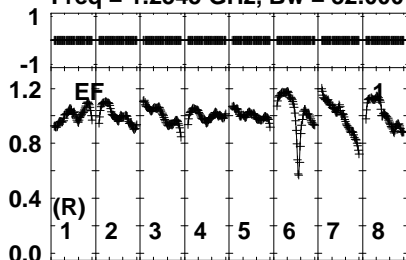

Plot file version 1 created 24-OCT-2023 11:48:55
 EK053D.UVDATA.1
 Freq = 1.2545 GHz, Bw = 32.000 MH Bandpass table # 1

Lower frame: BP ampl Top frame: BP phase
 Bandpass table spectrum Antenna: *
 Timerange: 00/00:00:01 to 999/00:00:00

Plot file version 2 created 24-OCT-2023 11:48:55
 EK053D.UVDATA.1
 Freq = 1.2545 GHz, Bw = 32.000 MH Bandpass table # 1

Lower frame: BP ampl Top frame: BP phase
 Bandpass table spectrum Antenna: *
 Timerange: 00/00:00:01 to 999/00:00:00