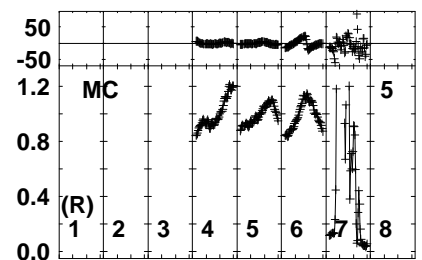

Plot file version 1 created 24-OCT-2023 11:48:55
 EK053D.UVDATA.1
 Freq = 1.2545 GHz, Bw = 32.000 MH Bandpass table # 1

Lower frame: BP ampl Top frame: BP phase
 Bandpass table spectrum Antenna: *
 Timerange: 00/00:00:01 to 999/00:00:00

Plot file version 2 created 24-OCT-2023 11:48:55
 EK053D.UVDATA.1
 Freq = 1.2545 GHz, Bw = 32.000 MH Bandpass table # 1

Lower frame: BP ampl Top frame: BP phase
 Bandpass table spectrum Antenna: *
 Timerange: 00/00:00:01 to 999/00:00:00