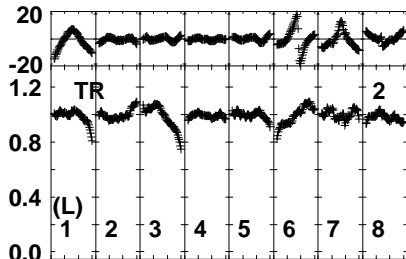

Plot file version 1 created 24-OCT-2023 11:48:55
 EK053D.UVDATA.1
 Freq = 1.2545 GHz, Bw = 32.000 MH Bandpass table # 1

Lower frame: BP ampl Top frame: BP phase
 Bandpass table spectrum Antenna: *
 Timerange: 00/00:00:01 to 999/00:00:00

Plot file version 2 created 24-OCT-2023 11:48:55
 EK053D.UVDATA.1
 Freq = 1.2545 GHz, Bw = 32.000 MH Bandpass table # 1

Lower frame: BP ampl Top frame: BP phase
 Bandpass table spectrum Antenna: *
 Timerange: 00/00:00:01 to 999/00:00:00