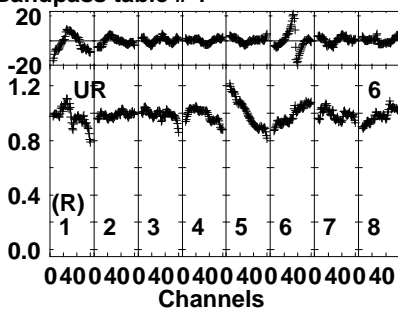

Plot file version 1 created 24-OCT-2023 11:48:55
 EK053D.UVDATA.1
 Freq = 1.2545 GHz, Bw = 32.000 MH Bandpass table # 1

Lower frame: BP ampl Top frame: BP phase
 Bandpass table spectrum Antenna: *
 Timerange: 00/00:00:01 to 999/00:00:00

Plot file version 2 created 24-OCT-2023 11:48:55
 EK053D.UVDATA.1
 Freq = 1.2545 GHz, Bw = 32.000 MH Bandpass table # 1

Lower frame: BP ampl Top frame: BP phase
 Bandpass table spectrum Antenna: *
 Timerange: 00/00:00:01 to 999/00:00:00