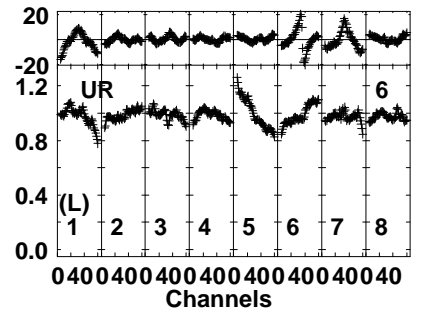

Plot file version 1 created 24-OCT-2023 11:48:55
 EK053D.UVDATA.1
 Freq = 1.2545 GHz, Bw = 32.000 MH Bandpass table # 1

Lower frame: BP ampl Top frame: BP phase
 Bandpass table spectrum Antenna: *
 Timerange: 00/00:00:01 to 999/00:00:00

Plot file version 2 created 24-OCT-2023 11:48:55
 EK053D.UVDATA.1
 Freq = 1.2545 GHz, Bw = 32.000 MH Bandpass table # 1

Lower frame: BP ampl Top frame: BP phase
 Bandpass table spectrum Antenna: *
 Timerange: 00/00:00:01 to 999/00:00:00