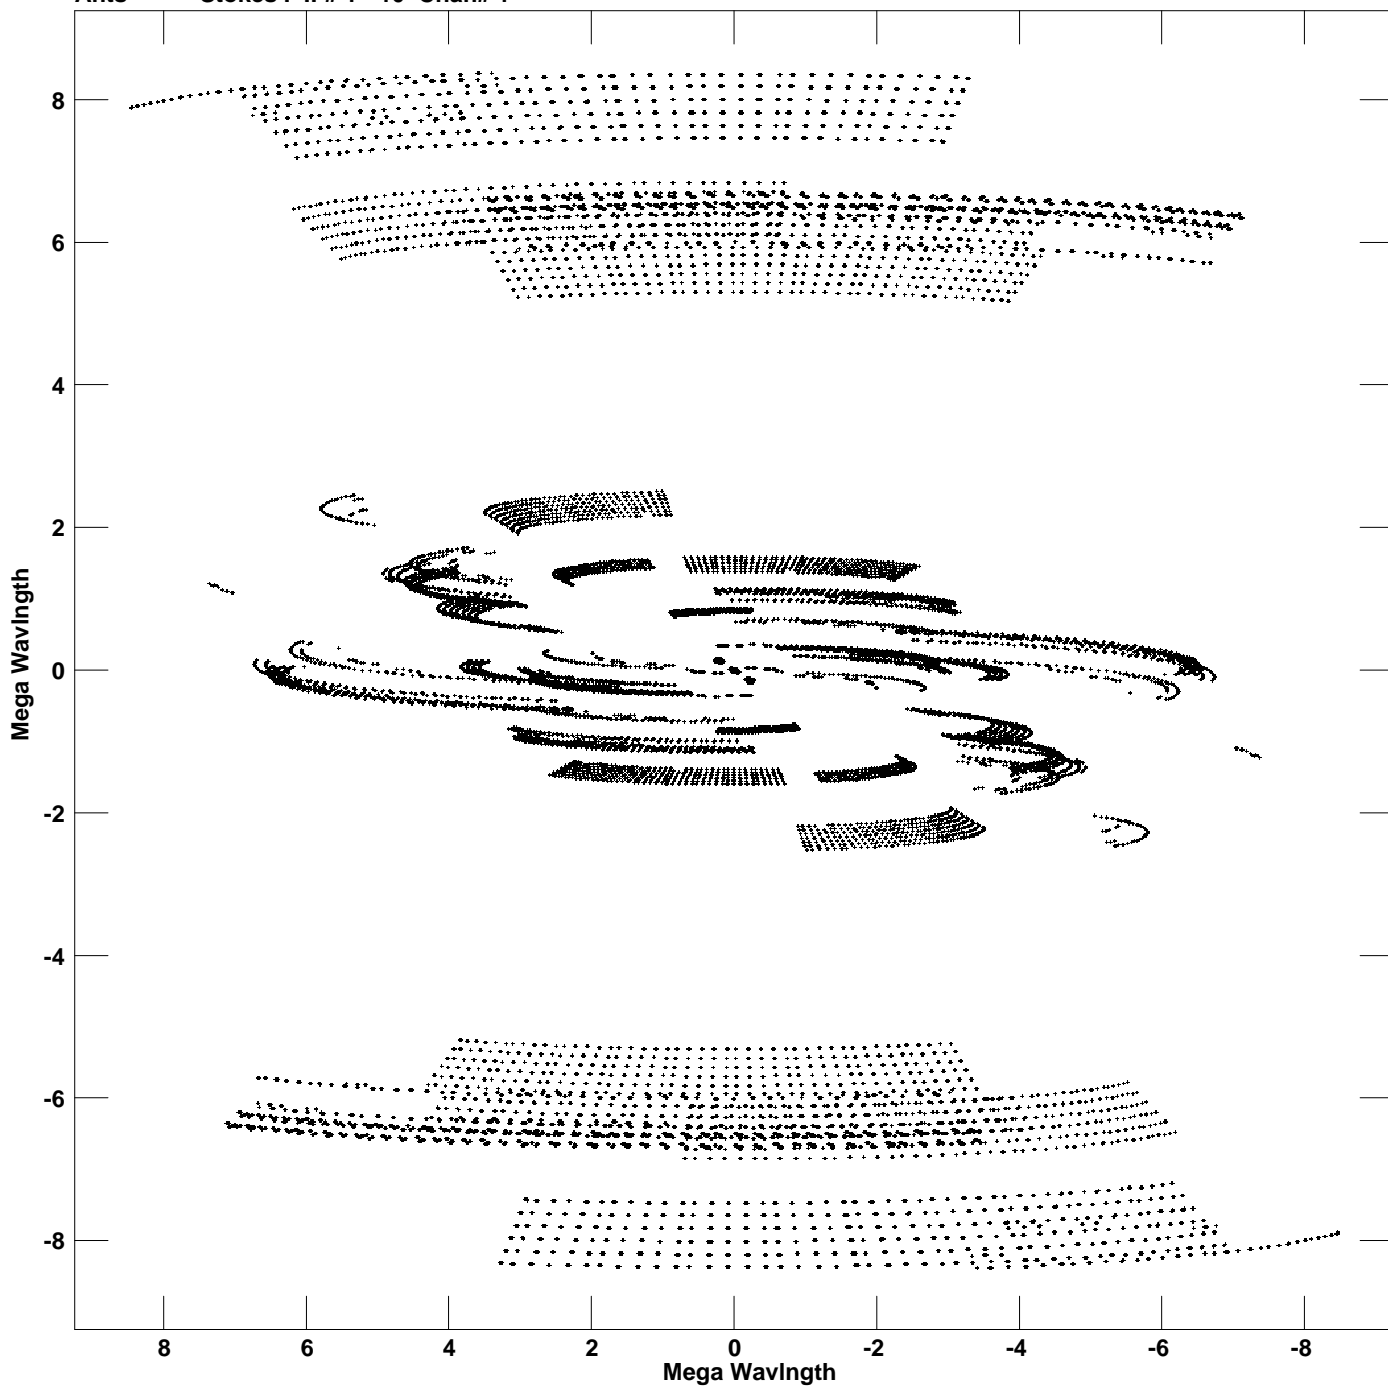

Plot file version 1 created 16-APR-2024 16:32:32  
V vs U for J2125+0441.MULTI.1 Source:J2125+0441  
Ants \* - \* Stokes I IF# 1 - 10 Chan# 1

Freq = 1.2703 GHz, Bw = 32.000 MHz