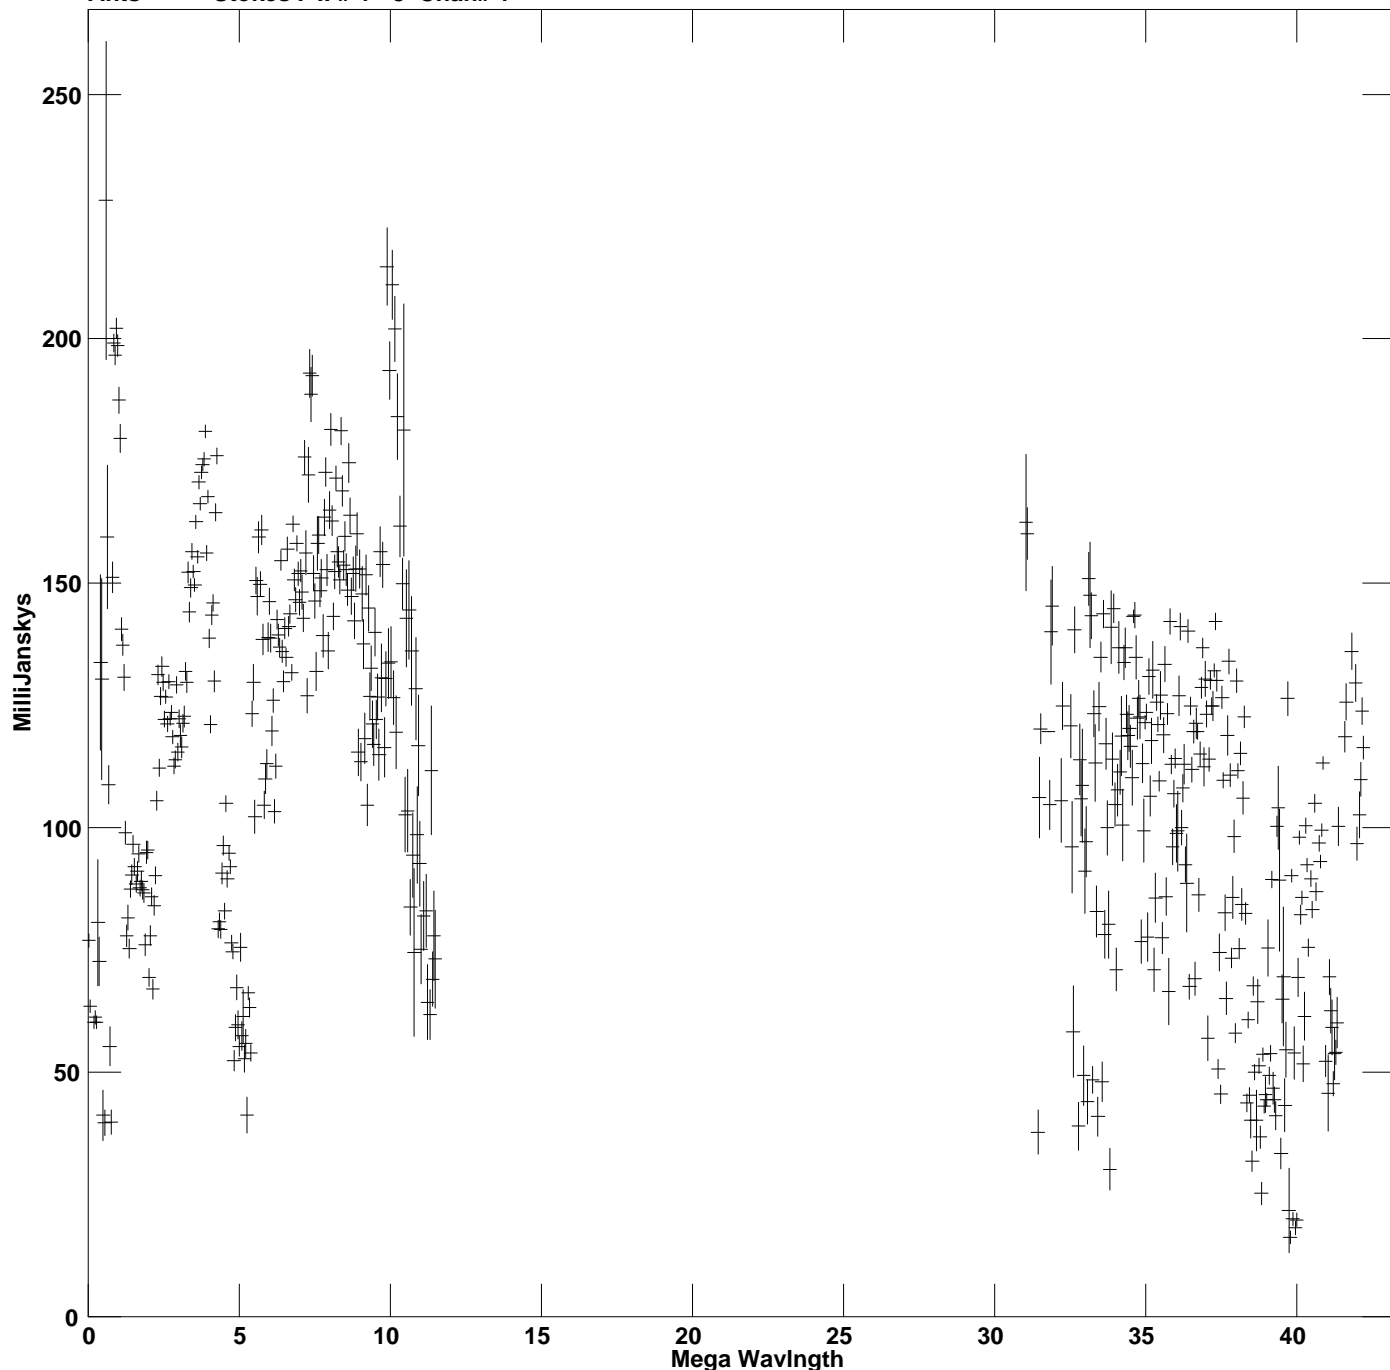

Plot file version 1 created 18-MAR-2024 14:32:07
Amplitude vs UV dist for J2125+0441.MULTI.1 Source:J2125+0441
Ants * - * Stokes I IF# 1 - 8 Chan# 1

Freq = 1.2703 GHz, Bw = 32.000 MHz