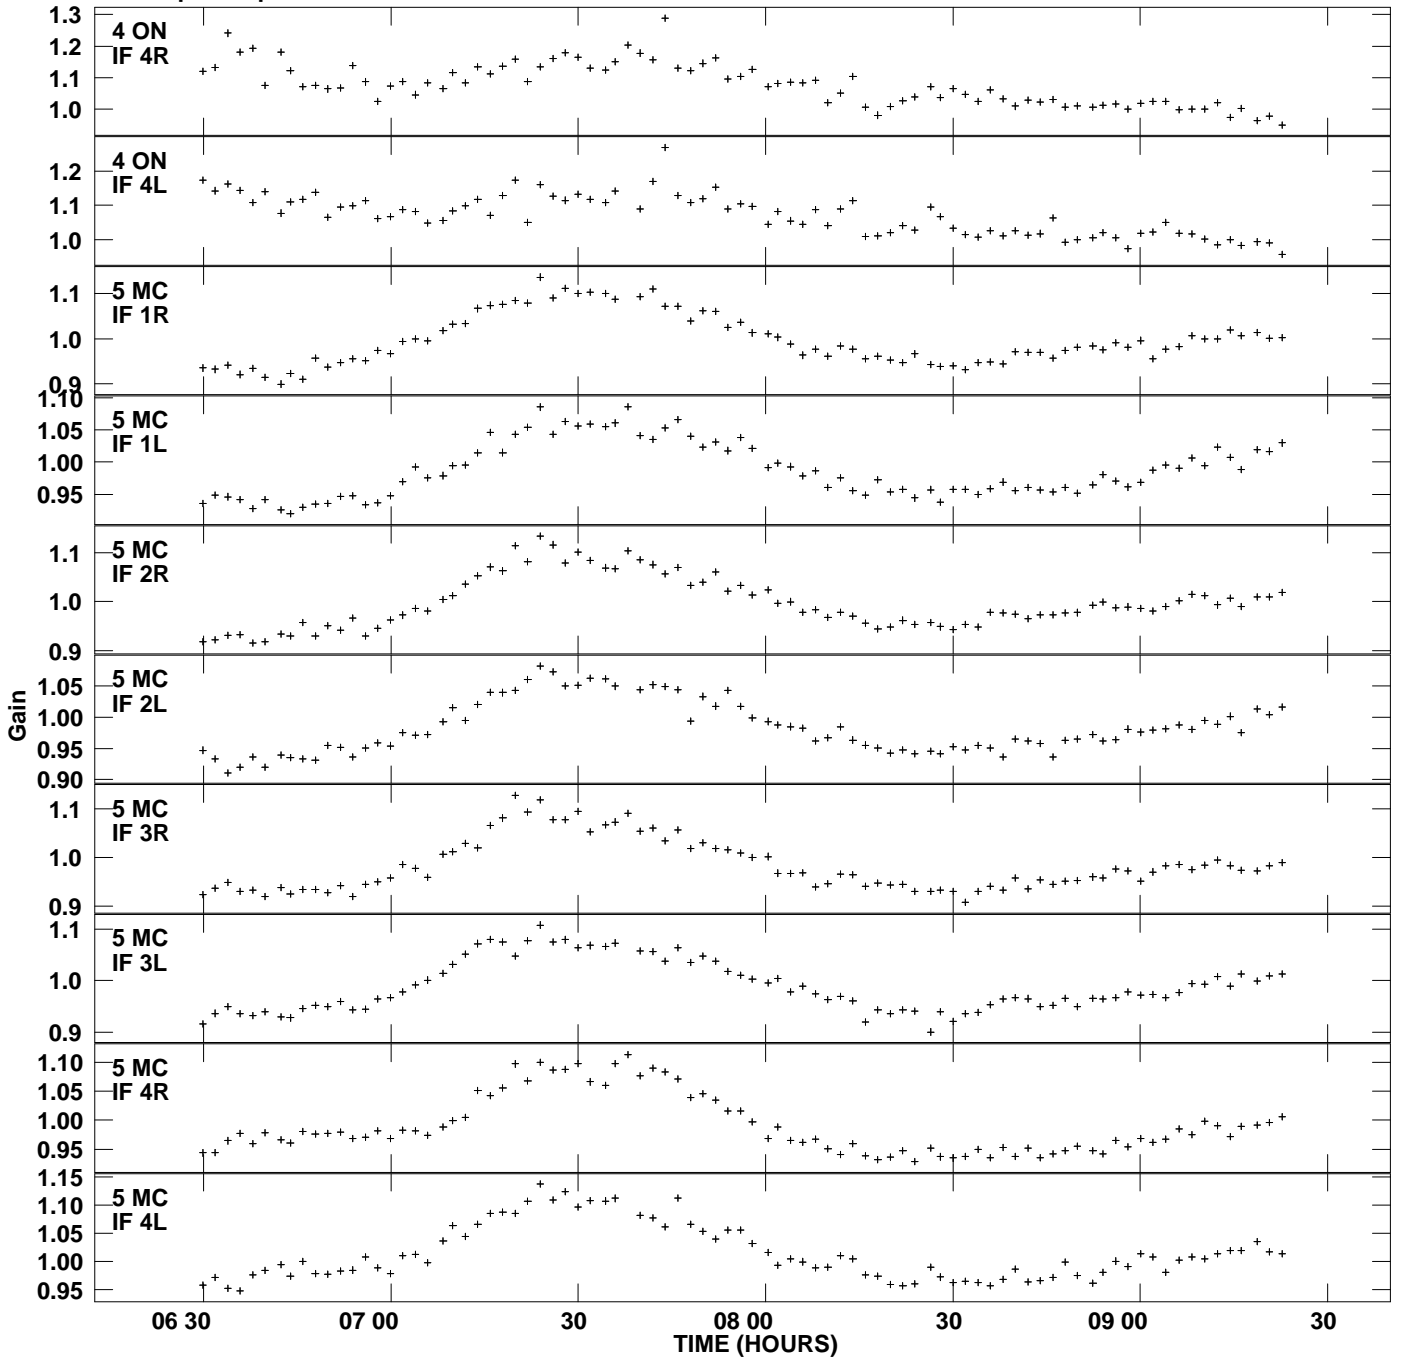

Plot file version 1 created 11-SEP-2008 19:14:03  
Gain amp vs UTC time for J0433-0229.MULTI.1  
SN 2 Rpol & Lpol IF 1 - 4

Plot file version 2 created 11-SEP-2008 19:14:03  
Gain amp vs UTC time for J0433-0229.MULTI.1  
SN 2 Rpol & Lpol IF 1 - 4

Plot file version 3 created 11-SEP-2008 19:14:03  
Gain amp vs UTC time for J0433-0229.MULTI.1  
SN 2 Rpol & Lpol IF 1 - 4

Plot file version 4 created 11-SEP-2008 19:14:03  
Gain amp vs UTC time for J0433-0229.MULTI.1  
SN 2 Rpol & Lpol IF 1 - 4

Plot file version 5 created 11-SEP-2008 19:14:03  
Gain amp vs UTC time for J0433-0229.MULTI.1  
SN 2 Rpol & Lpol IF 1 - 4

Plot file version 6 created 11-SEP-2008 19:14:03  
Gain amp vs UTC time for J0433-0229.MULTI.1  
SN 2 Rpol & Lpol IF 1 - 4