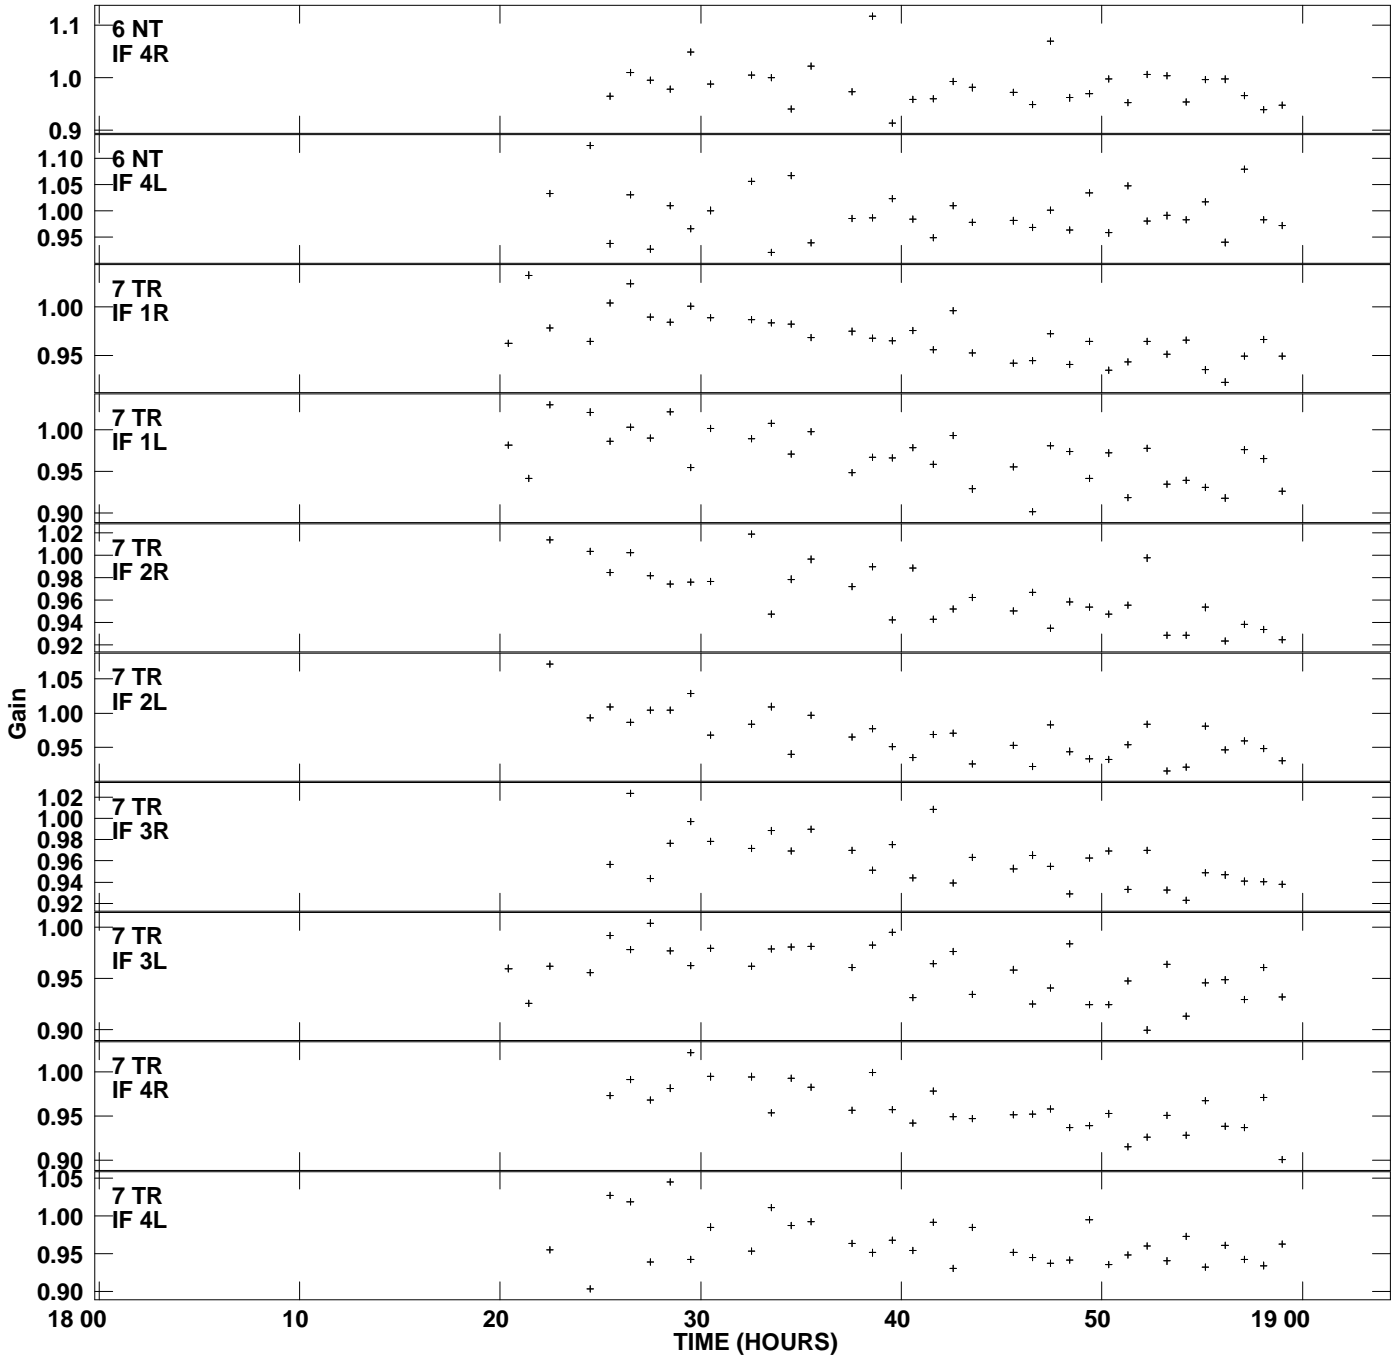

Plot file version 1 created 02-MAR-2009 11:53:33
Gain amp vs UTC time for J0210+0419.MULTI.1
SN 4 Rpol & Lpol IF 1 - 4

Plot file version 2 created 02-MAR-2009 11:53:33
Gain amp vs UTC time for J0210+0419.MULTI.1
SN 4 Rpol & Lpol IF 1 - 4

Plot file version 3 created 02-MAR-2009 11:53:33
Gain amp vs UTC time for J0210+0419.MULTI.1
SN 4 Rpol & Lpol IF 1 - 4

Plot file version 4 created 02-MAR-2009 11:53:33
Gain amp vs UTC time for J0210+0419.MULTI.1
SN 4 Rpol & Lpol IF 1 - 4

Plot file version 5 created 02-MAR-2009 11:53:33
Gain amp vs UTC time for J0210+0419.MULTI.1
SN 4 Rpol & Lpol IF 1 - 4