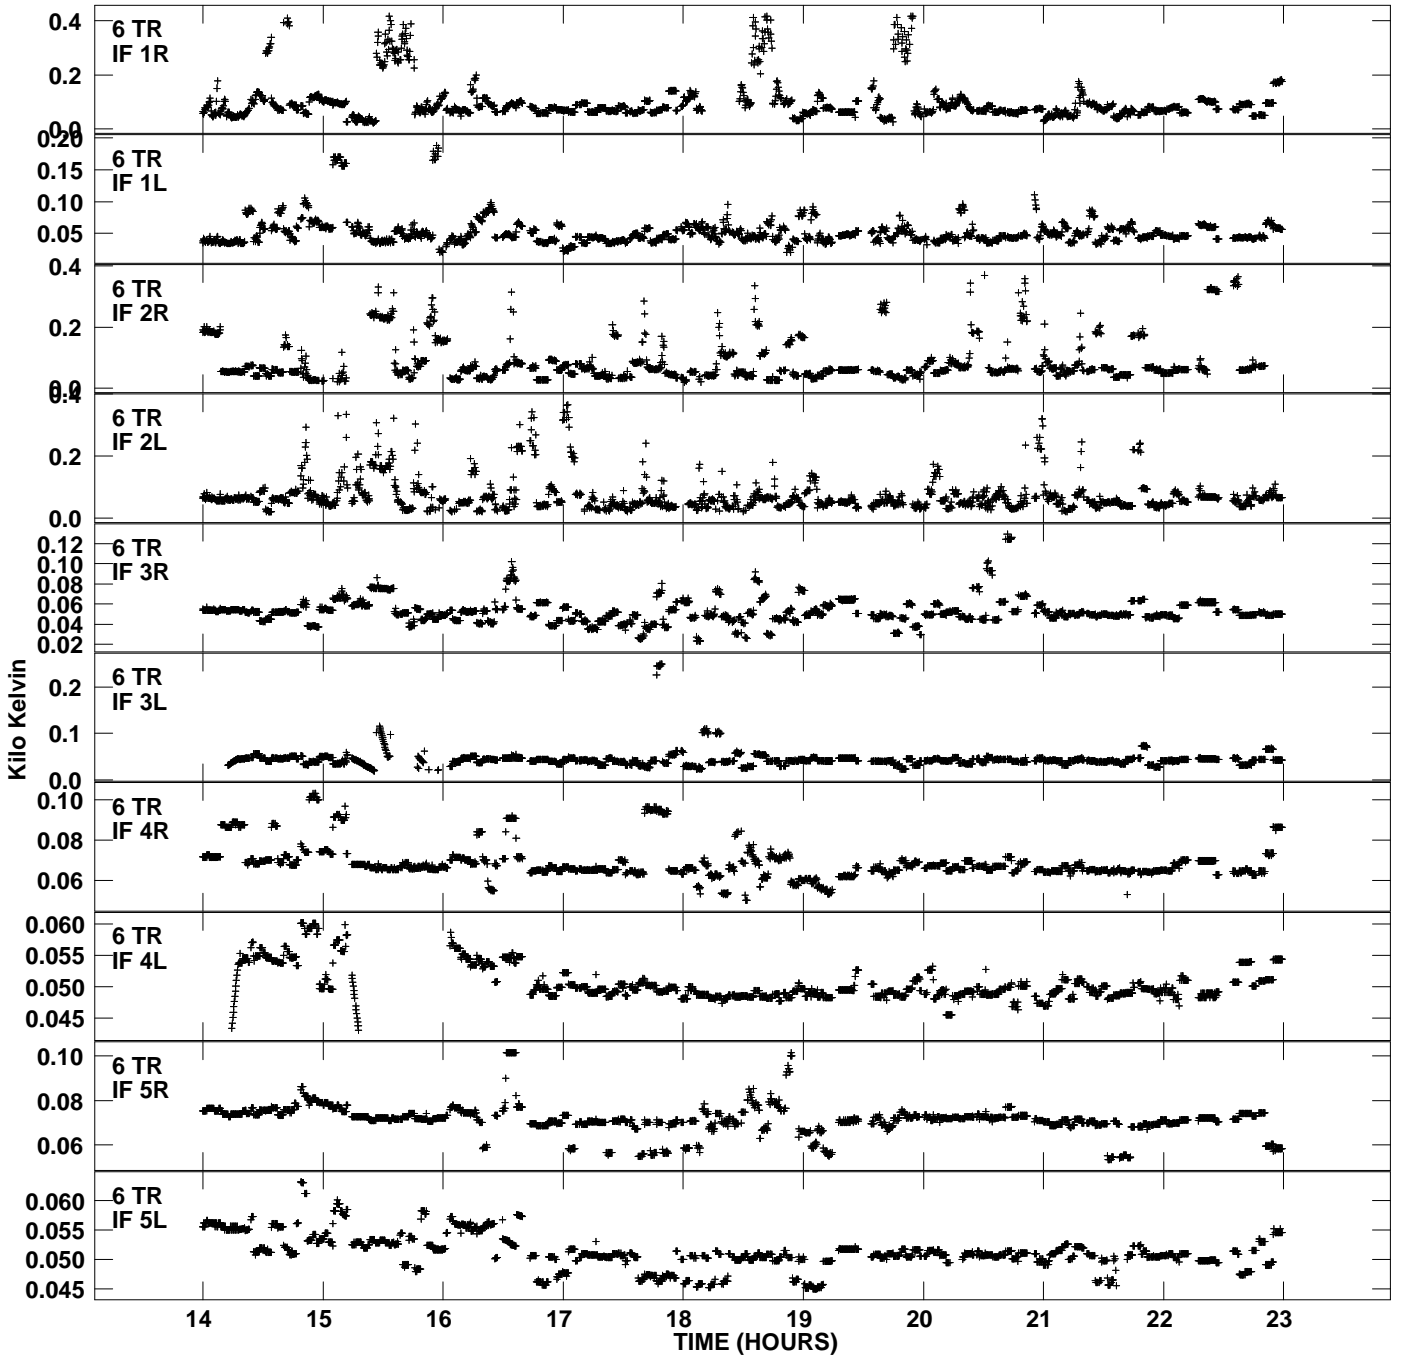

Plot file version 3 created 11-NOV-2010 17:52:18
Tsyst vs UTC time for EL040A.UVDATA.1
TY 1 Rpol & Lpol IF 1 - 8

Plot file version 4 created 11-NOV-2010 17:52:19
Tsyst vs UTC time for EL040A.UVDATA.1
TY 1 Rpol & Lpol IF 1 - 8

Plot file version 5 created 11-NOV-2010 17:52:19
Tsyst vs UTC time for EL040A.UVDATA.1
TY 1 Rpol & Lpol IF 1 - 8

Plot file version 6 created 11-NOV-2010 17:52:19
Tsys vs UTC time for EL040A.UVDATA.1
TY 1 Rpol & Lpol IF 1 - 8

Plot file version 7 created 11-NOV-2010 17:52:19
Tsyst vs UTC time for EL040A.UVDATA.1
TY 1 Rpol & Lpol IF 1 - 8

Plot file version 8 created 11-NOV-2010 17:52:19
Tsyst vs UTC time for EL040A.UVDATA.1
TY 1 Rpol & Lpol IF 1 - 8

Plot file version 9 created 11-NOV-2010 17:52:19
Tsyst vs UTC time for EL040A.UVDATA.1
TY 1 Rpol & Lpol IF 1 - 8

Plot file version 10 created 11-NOV-2010 17:52:19
Tsyst vs UTC time for EL040A.UVDATA.1
TY 1 Rpol & Lpol IF 1 - 8