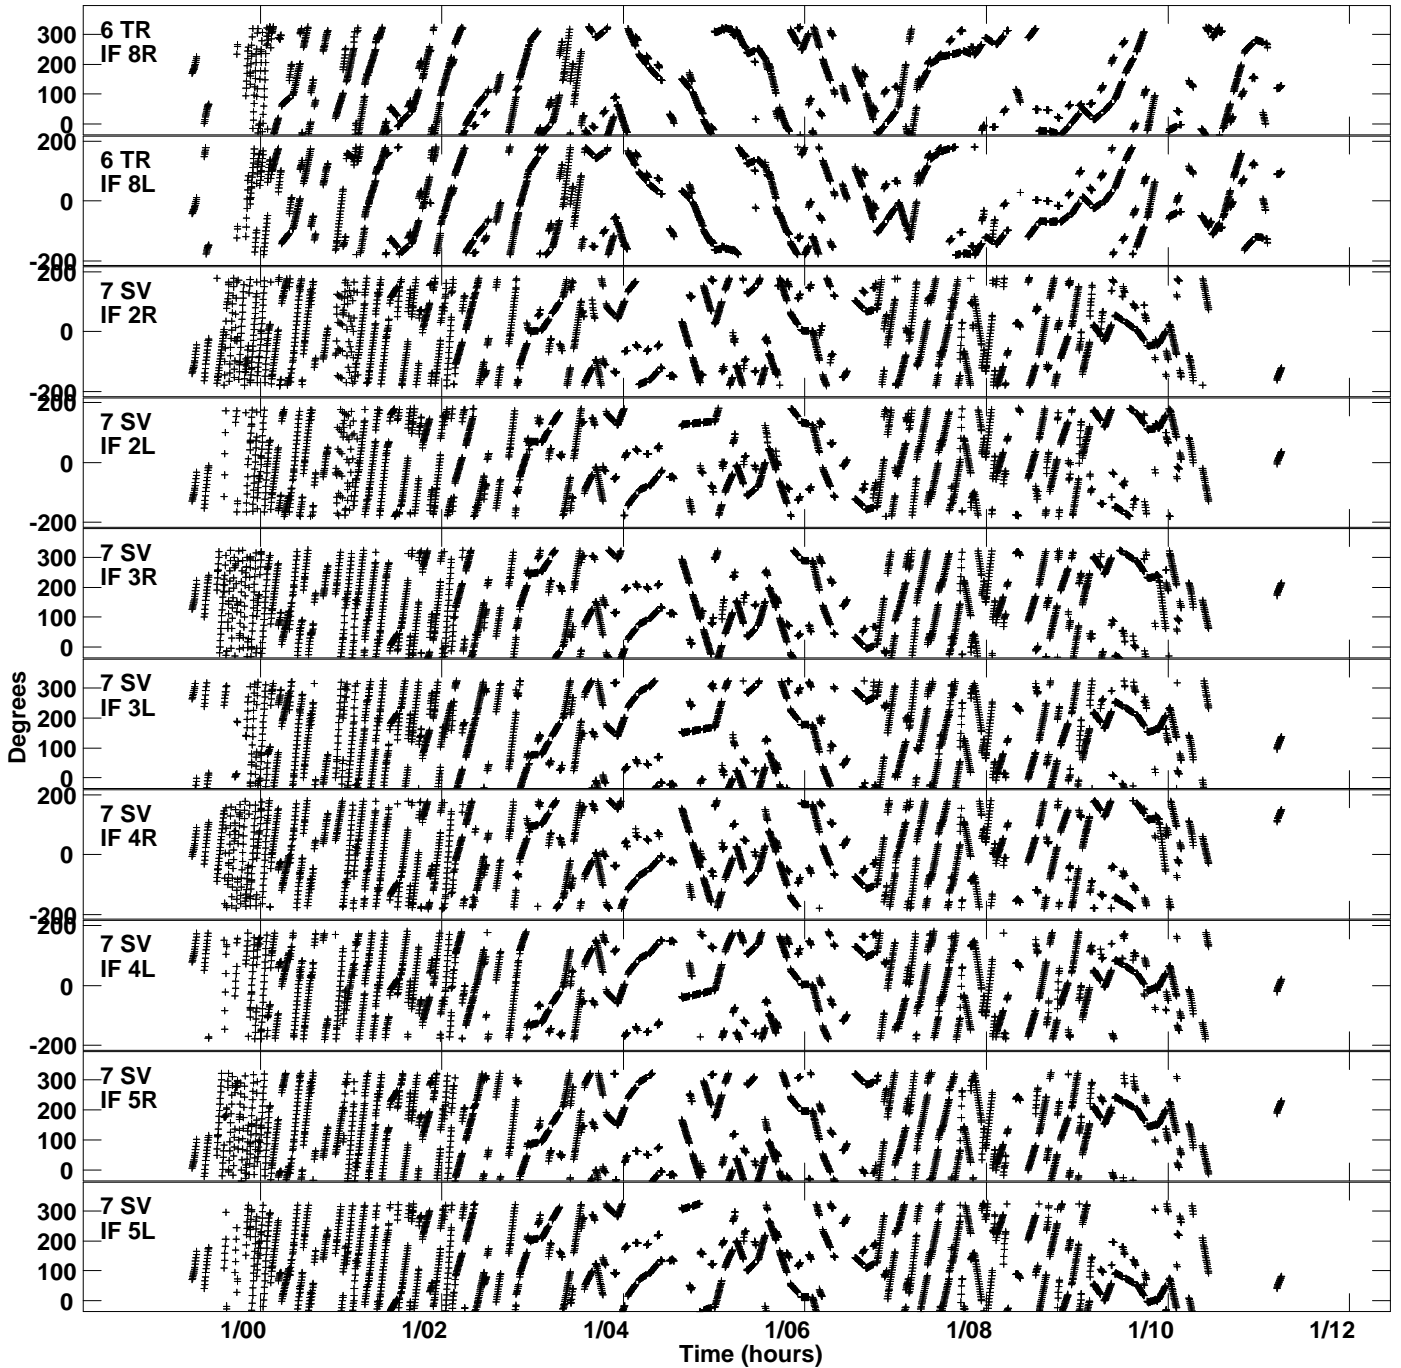

Plot file version 5 created 06-OCT-2016 15:39:19  
Gain phs vs UTC time for EL048A.UVDATA.1  
CL 3 Rpol & Lpol IF 1 - 8

Plot file version 6 created 06-OCT-2016 15:39:19  
Gain phs vs UTC time for EL048A.UVDATA.1  
CL 3 Rpol & Lpol IF 1 - 8

Plot file version 7 created 06-OCT-2016 15:39:19  
Gain phs vs UTC time for EL048A.UVDATA.1  
CL 3 Rpol & Lpol IF 1 - 8

Plot file version 8 created 06-OCT-2016 15:39:19  
Gain phs vs UTC time for EL048A.UVDATA.1  
CL 3 Rpol & Lpol IF 1 - 8

Plot file version 9 created 06-OCT-2016 15:39:19  
Gain phs vs UTC time for EL048A.UVDATA.1  
CL 3 Rpol & Lpol IF 1 - 8

Plot file version 10 created 06-OCT-2016 15:39:19  
Gain phs vs UTC time for EL048A.UVDATA.1  
CL 3 Rpol & Lpol IF 1 - 8

Plot file version 11 created 06-OCT-2016 15:39:19  
Gain phs vs UTC time for EL048A.UVDATA.1  
CL 3 Rpol & Lpol IF 1 - 8

Plot file version 12 created 06-OCT-2016 15:39:19  
Gain phs vs UTC time for EL048A.UVDATA.1  
CL 3 Rpol & Lpol IF 1 - 8