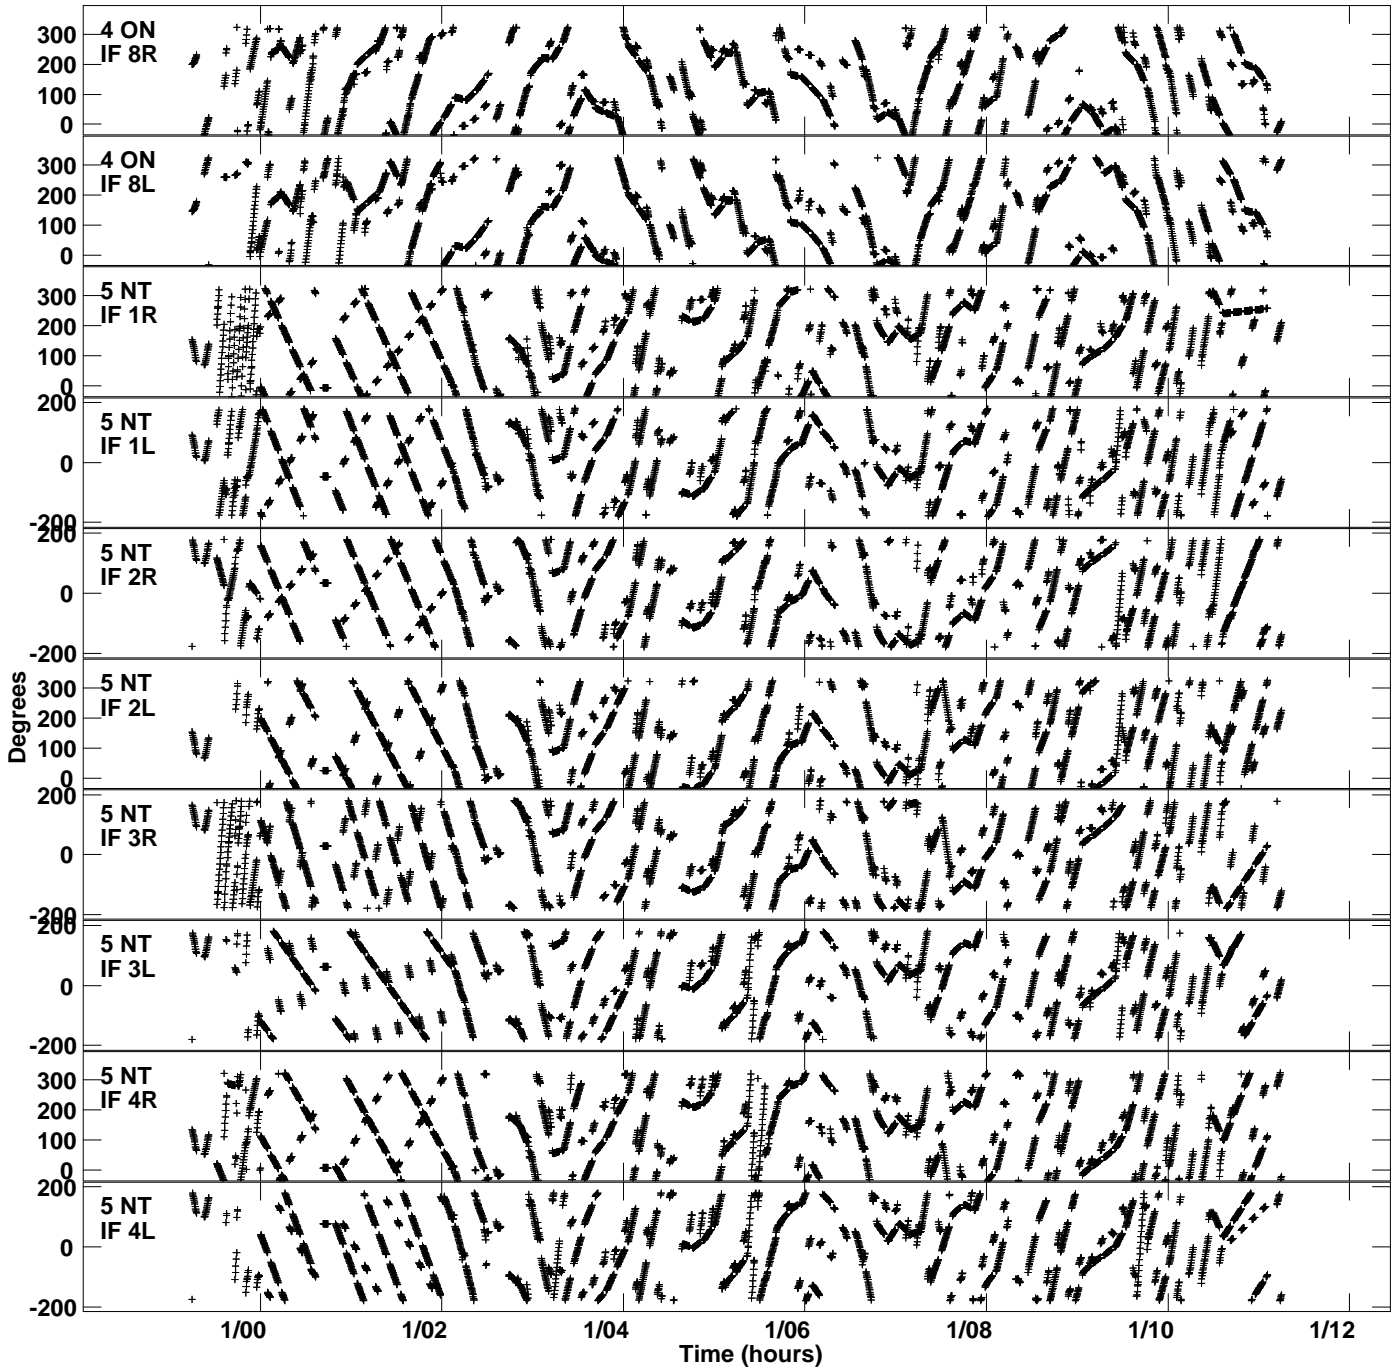

Plot file version 1 created 06-OCT-2016 15:39:19  
Gain phs vs UTC time for EL048A.UVDATA.1  
CL 3 Rpol & Lpol IF 1 - 8

Plot file version 2 created 06-OCT-2016 15:39:19  
Gain phs vs UTC time for EL048A.UVDATA.1  
CL 3 Rpol & Lpol IF 1 - 8

Plot file version 3 created 06-OCT-2016 15:39:19  
Gain phs vs UTC time for EL048A.UVDATA.1  
CL 3 Rpol & Lpol IF 1 - 8

Plot file version 4 created 06-OCT-2016 15:39:19  
Gain phs vs UTC time for EL048A.UVDATA.1  
CL 3 Rpol & Lpol IF 1 - 8

Plot file version 5 created 06-OCT-2016 15:39:19  
Gain phs vs UTC time for EL048A.UVDATA.1  
CL 3 Rpol & Lpol IF 1 - 8

Plot file version 6 created 06-OCT-2016 15:39:19  
Gain phs vs UTC time for EL048A.UVDATA.1  
CL 3 Rpol & Lpol IF 1 - 8

Plot file version 7 created 06-OCT-2016 15:39:19  
Gain phs vs UTC time for EL048A.UVDATA.1  
CL 3 Rpol & Lpol IF 1 - 8

Plot file version 8 created 06-OCT-2016 15:39:19  
Gain phs vs UTC time for EL048A.UVDATA.1  
CL 3 Rpol & Lpol IF 1 - 8