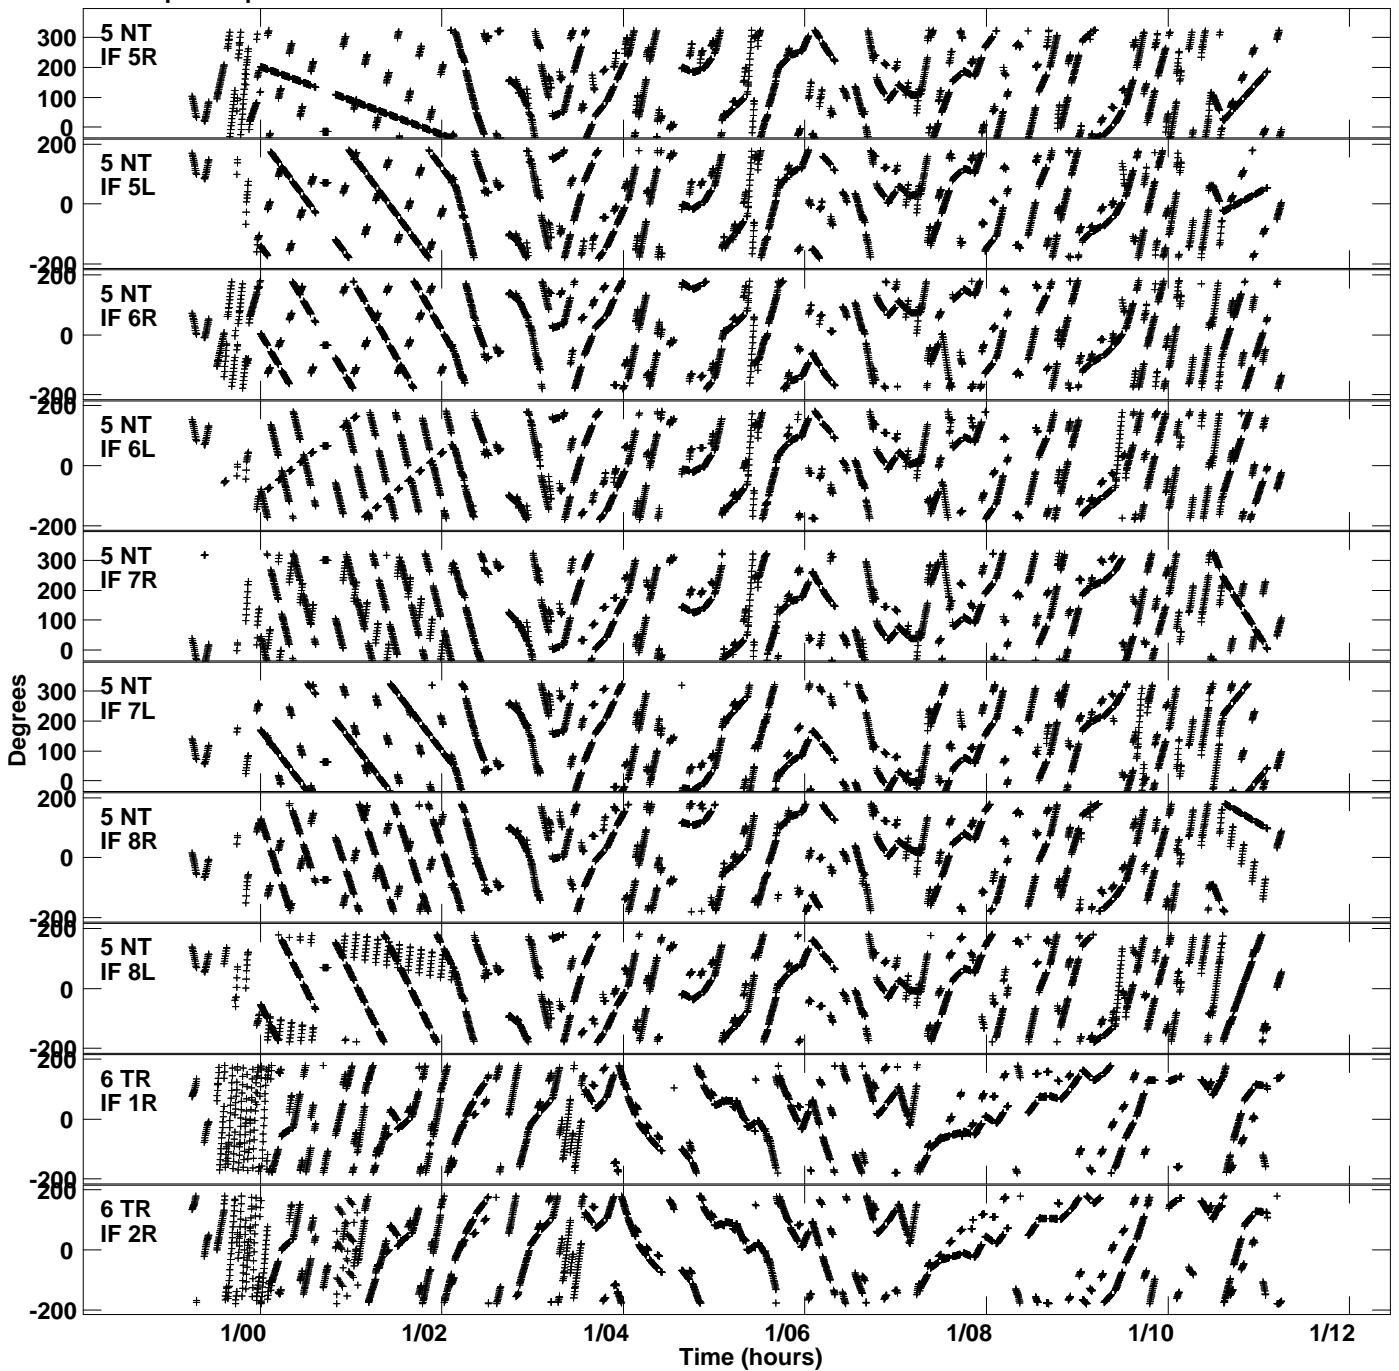

Plot file version 3 created 06-OCT-2016 15:39:19  
Gain phs vs UTC time for EL048A.UVDATA.1  
CL 3 Rpol & Lpol IF 1 - 8

Plot file version 4 created 06-OCT-2016 15:39:19  
Gain phs vs UTC time for EL048A.UVDATA.1  
CL 3 Rpol & Lpol IF 1 - 8

Plot file version 5 created 06-OCT-2016 15:39:19  
Gain phs vs UTC time for EL048A.UVDATA.1  
CL 3 Rpol & Lpol IF 1 - 8

Plot file version 6 created 06-OCT-2016 15:39:19  
Gain phs vs UTC time for EL048A.UVDATA.1  
CL 3 Rpol & Lpol IF 1 - 8

Plot file version 7 created 06-OCT-2016 15:39:19  
Gain phs vs UTC time for EL048A.UVDATA.1  
CL 3 Rpol & Lpol IF 1 - 8

Plot file version 8 created 06-OCT-2016 15:39:19  
Gain phs vs UTC time for EL048A.UVDATA.1  
CL 3 Rpol & Lpol IF 1 - 8

Plot file version 9 created 06-OCT-2016 15:39:19  
Gain phs vs UTC time for EL048A.UVDATA.1  
CL 3 Rpol & Lpol IF 1 - 8

Plot file version 10 created 06-OCT-2016 15:39:19  
Gain phs vs UTC time for EL048A.UVDATA.1  
CL 3 Rpol & Lpol IF 1 - 8