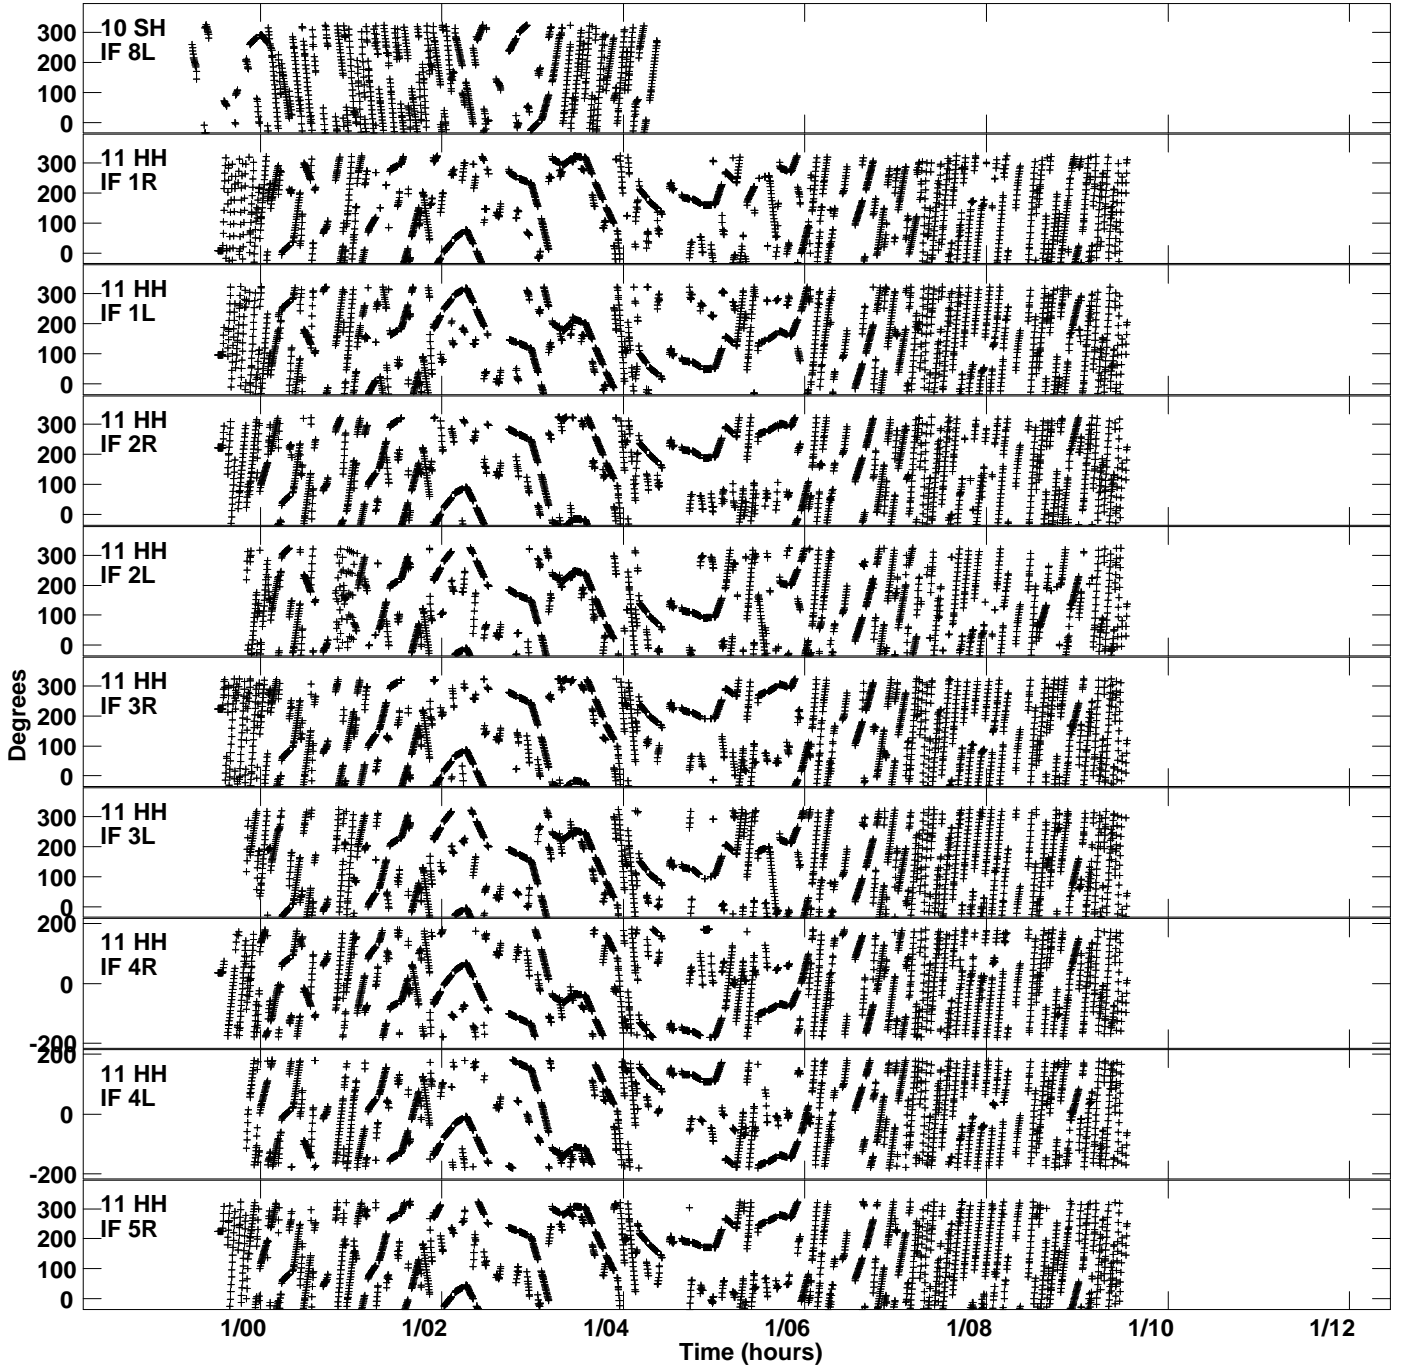

Plot file version 16 created 06-OCT-2016 15:39:19
Gain phs vs UTC time for EL048A.UVDATA.1
CL 3 Rpol & Lpol IF 1 - 8