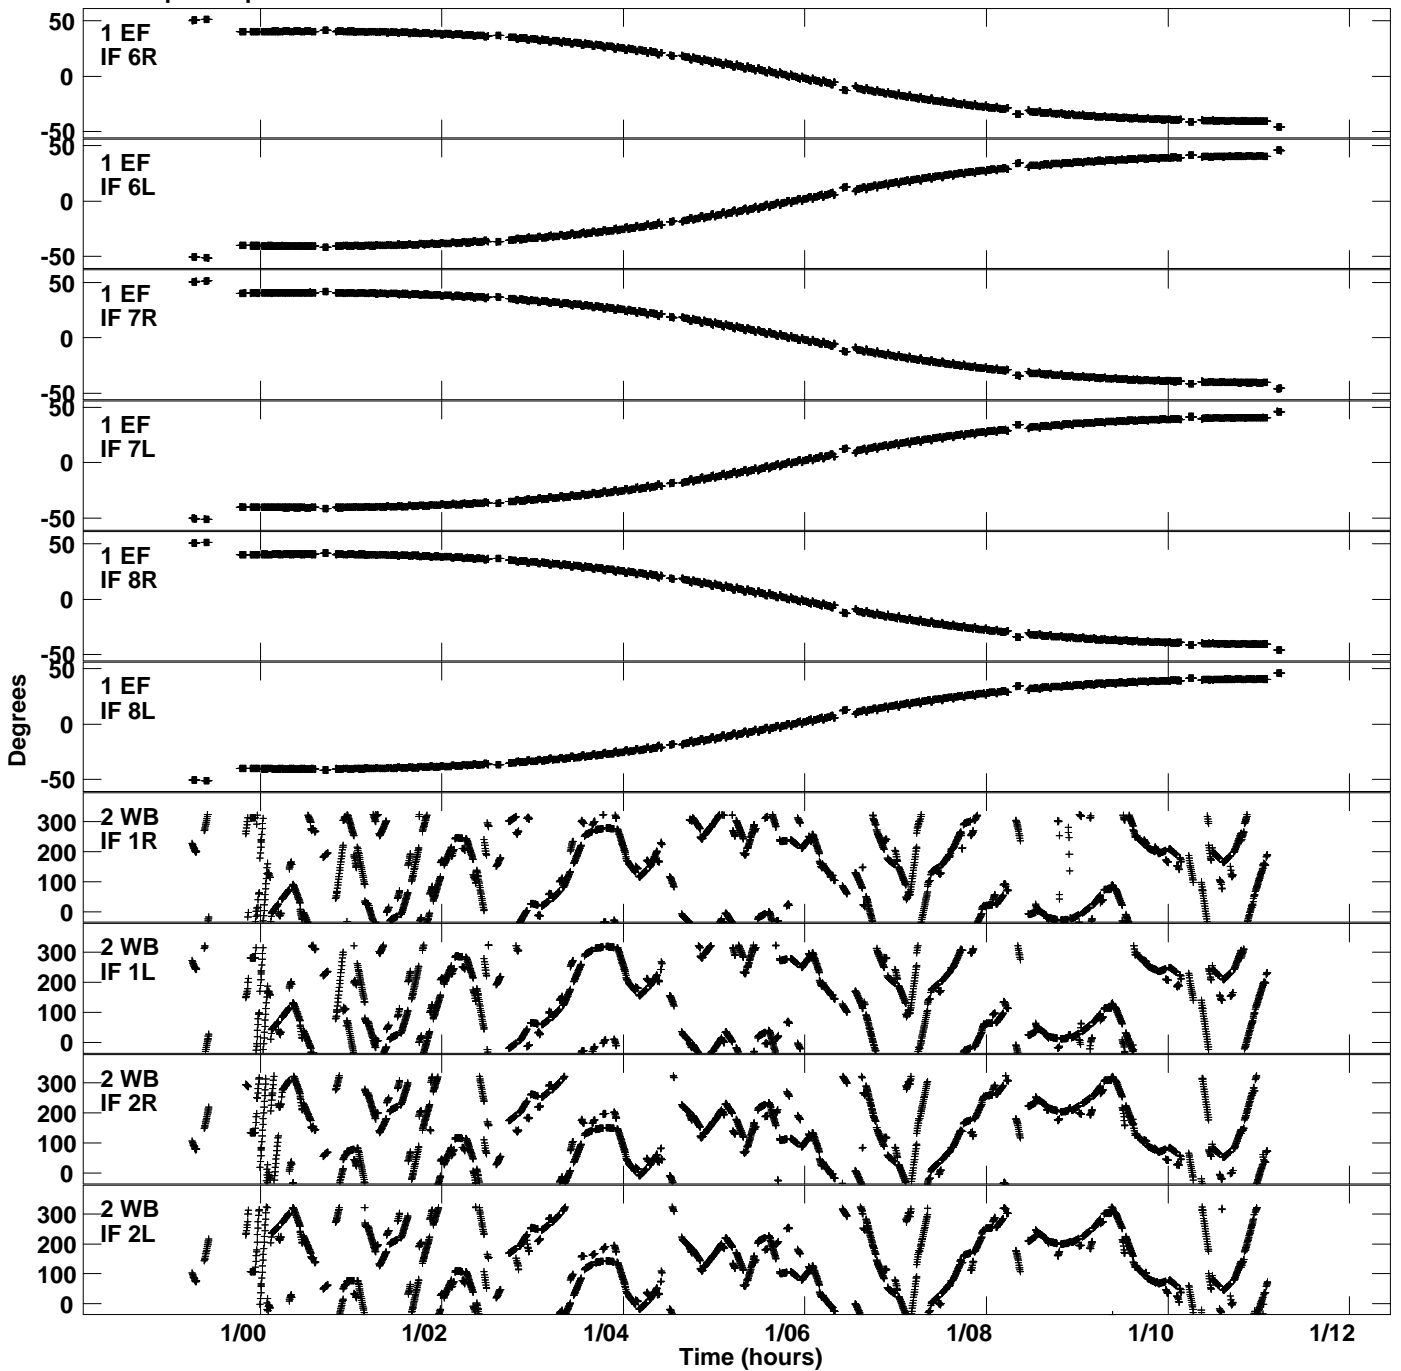

Plot file version 1 created 06-OCT-2016 15:39:19  
Gain phs vs UTC time for EL048A.UVDATA.1  
CL 3 Rpol & Lpol IF 1 - 8

Plot file version 2 created 06-OCT-2016 15:39:19  
Gain phs vs UTC time for EL048A.UVDATA.1  
CL 3 Rpol & Lpol IF 1 - 8

Plot file version 3 created 06-OCT-2016 15:39:19  
Gain phs vs UTC time for EL048A.UVDATA.1  
CL 3 Rpol & Lpol IF 1 - 8

Plot file version 4 created 06-OCT-2016 15:39:19  
Gain phs vs UTC time for EL048A.UVDATA.1  
CL 3 Rpol & Lpol IF 1 - 8

Plot file version 5 created 06-OCT-2016 15:39:19  
Gain phs vs UTC time for EL048A.UVDATA.1  
CL 3 Rpol & Lpol IF 1 - 8

Plot file version 6 created 06-OCT-2016 15:39:19  
Gain phs vs UTC time for EL048A.UVDATA.1  
CL 3 Rpol & Lpol IF 1 - 8

Plot file version 7 created 06-OCT-2016 15:39:19  
Gain phs vs UTC time for EL048A.UVDATA.1  
CL 3 Rpol & Lpol IF 1 - 8

Plot file version 8 created 06-OCT-2016 15:39:19  
Gain phs vs UTC time for EL048A.UVDATA.1  
CL 3 Rpol & Lpol IF 1 - 8