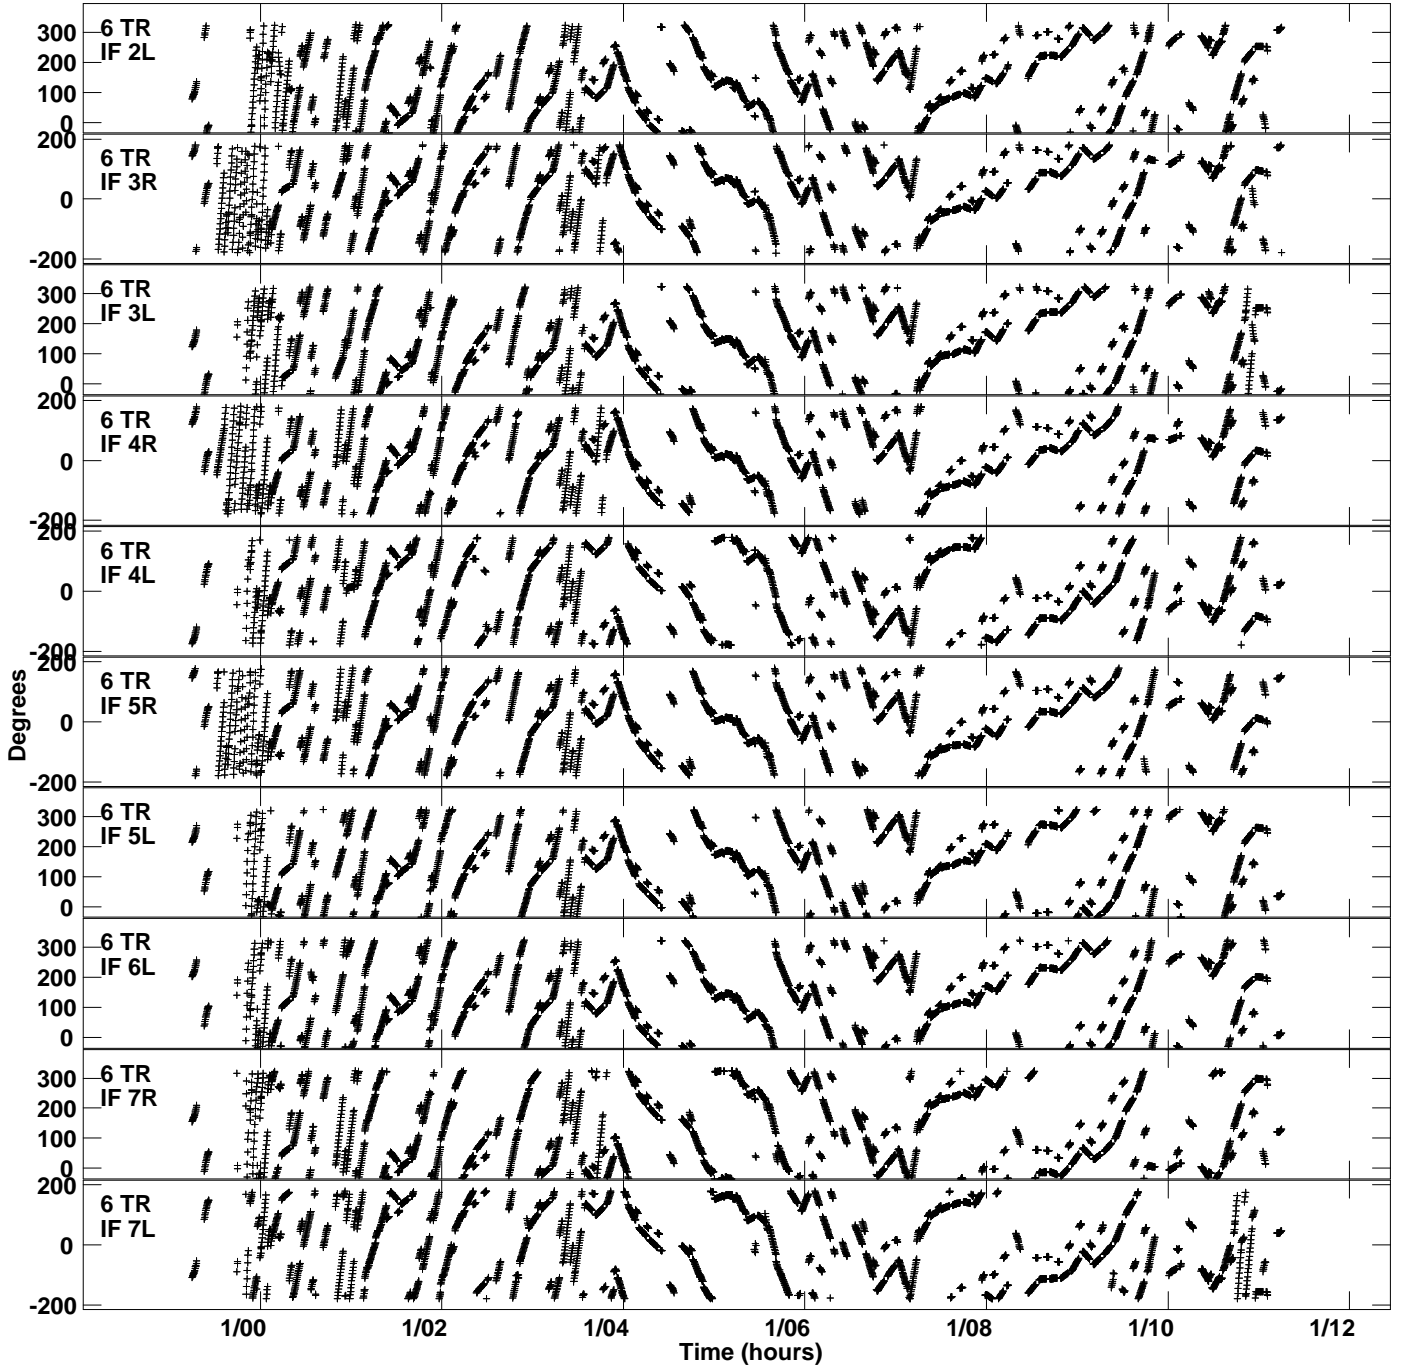

Plot file version 5 created 06-OCT-2016 15:39:19  
Gain phs vs UTC time for EL048A.UVDATA.1  
CL 3 Rpol & Lpol IF 1 - 8

Plot file version 6 created 06-OCT-2016 15:39:19  
Gain phs vs UTC time for EL048A.UVDATA.1  
CL 3 Rpol & Lpol IF 1 - 8

Plot file version 7 created 06-OCT-2016 15:39:19  
Gain phs vs UTC time for EL048A.UVDATA.1  
CL 3 Rpol & Lpol IF 1 - 8

Plot file version 8 created 06-OCT-2016 15:39:19  
Gain phs vs UTC time for EL048A.UVDATA.1  
CL 3 Rpol & Lpol IF 1 - 8

Plot file version 9 created 06-OCT-2016 15:39:19  
Gain phs vs UTC time for EL048A.UVDATA.1  
CL 3 Rpol & Lpol IF 1 - 8

Plot file version 10 created 06-OCT-2016 15:39:19  
Gain phs vs UTC time for EL048A.UVDATA.1  
CL 3 Rpol & Lpol IF 1 - 8

Plot file version 11 created 06-OCT-2016 15:39:19  
Gain phs vs UTC time for EL048A.UVDATA.1  
CL 3 Rpol & Lpol IF 1 - 8

Plot file version 12 created 06-OCT-2016 15:39:19  
Gain phs vs UTC time for EL048A.UVDATA.1  
CL 3 Rpol & Lpol IF 1 - 8