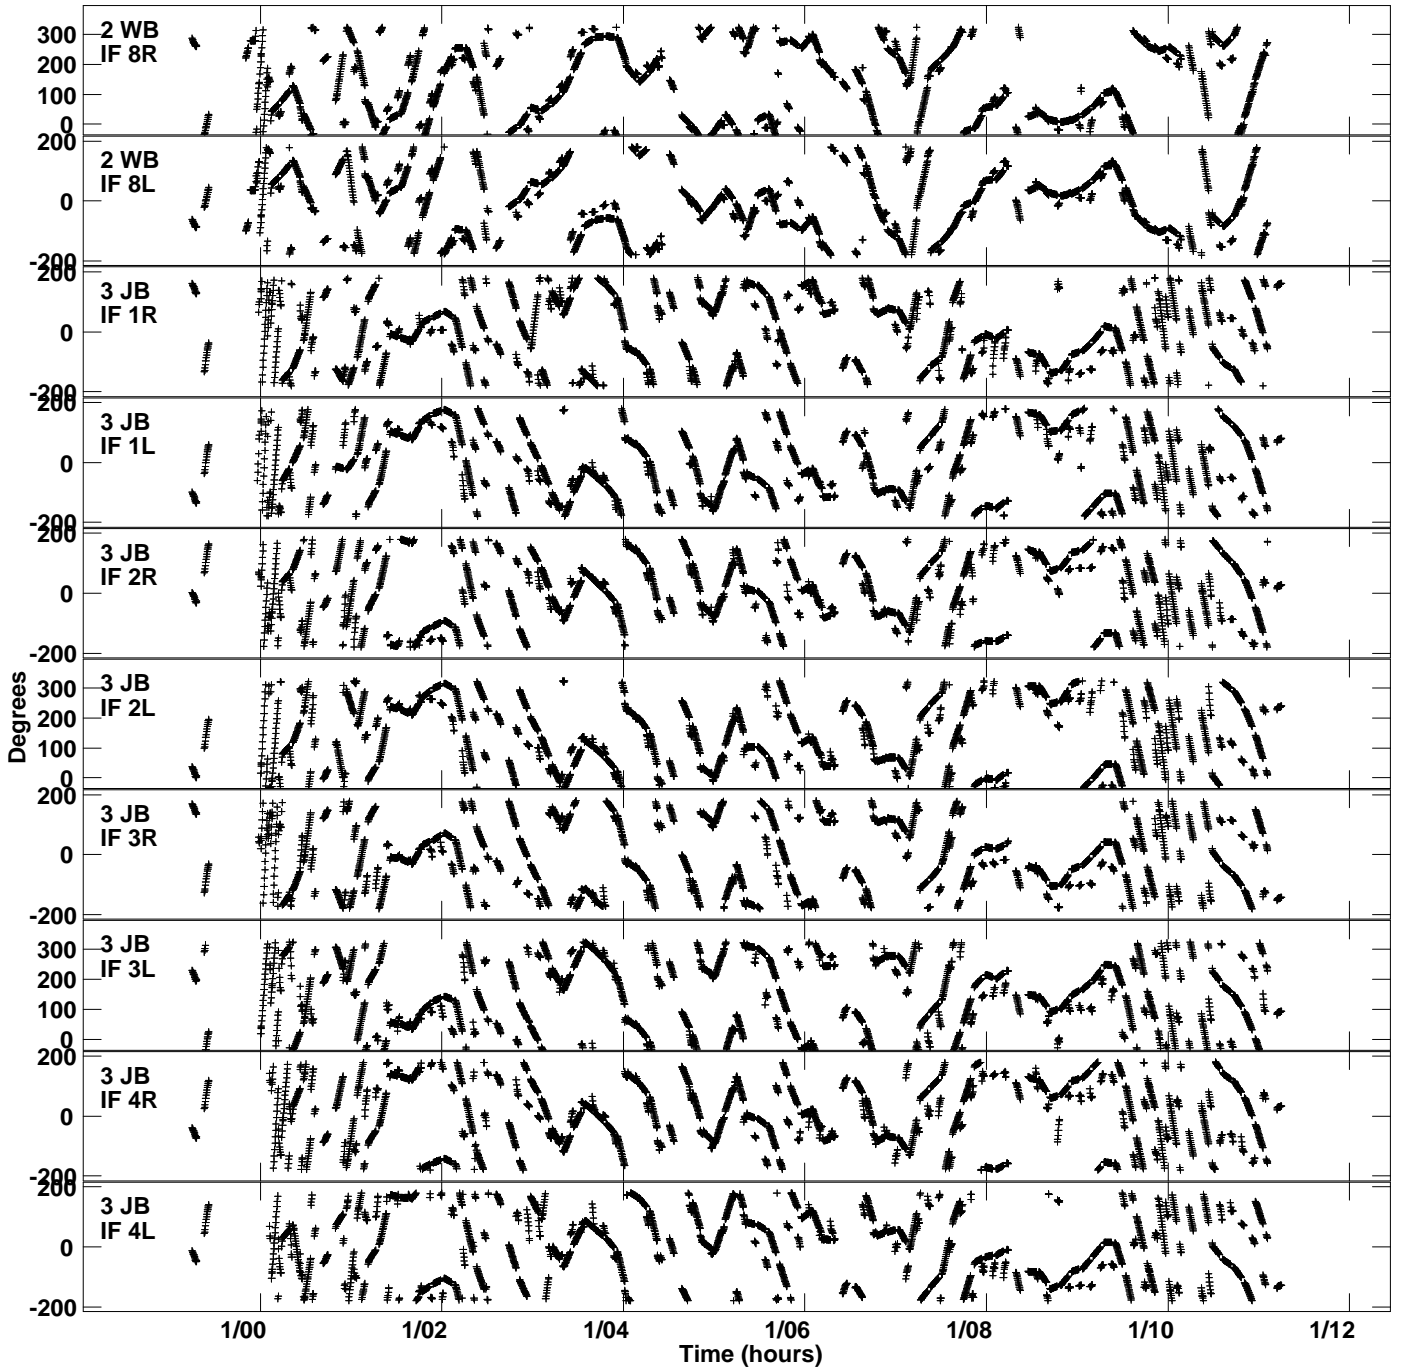

Plot file version 1 created 06-OCT-2016 15:39:19  
Gain phs vs UTC time for EL048A.UVDATA.1  
CL 3 Rpol & Lpol IF 1 - 8

Plot file version 2 created 06-OCT-2016 15:39:19  
Gain phs vs UTC time for EL048A.UVDATA.1  
CL 3 Rpol & Lpol IF 1 - 8

Plot file version 3 created 06-OCT-2016 15:39:19  
Gain phs vs UTC time for EL048A.UVDATA.1  
CL 3 Rpol & Lpol IF 1 - 8

Plot file version 4 created 06-OCT-2016 15:39:19  
Gain phs vs UTC time for EL048A.UVDATA.1  
CL 3 Rpol & Lpol IF 1 - 8

Plot file version 5 created 06-OCT-2016 15:39:19  
Gain phs vs UTC time for EL048A.UVDATA.1  
CL 3 Rpol & Lpol IF 1 - 8

Plot file version 6 created 06-OCT-2016 15:39:19  
Gain phs vs UTC time for EL048A.UVDATA.1  
CL 3 Rpol & Lpol IF 1 - 8

Plot file version 7 created 06-OCT-2016 15:39:19  
Gain phs vs UTC time for EL048A.UVDATA.1  
CL 3 Rpol & Lpol IF 1 - 8

Plot file version 8 created 06-OCT-2016 15:39:19  
Gain phs vs UTC time for EL048A.UVDATA.1  
CL 3 Rpol & Lpol IF 1 - 8