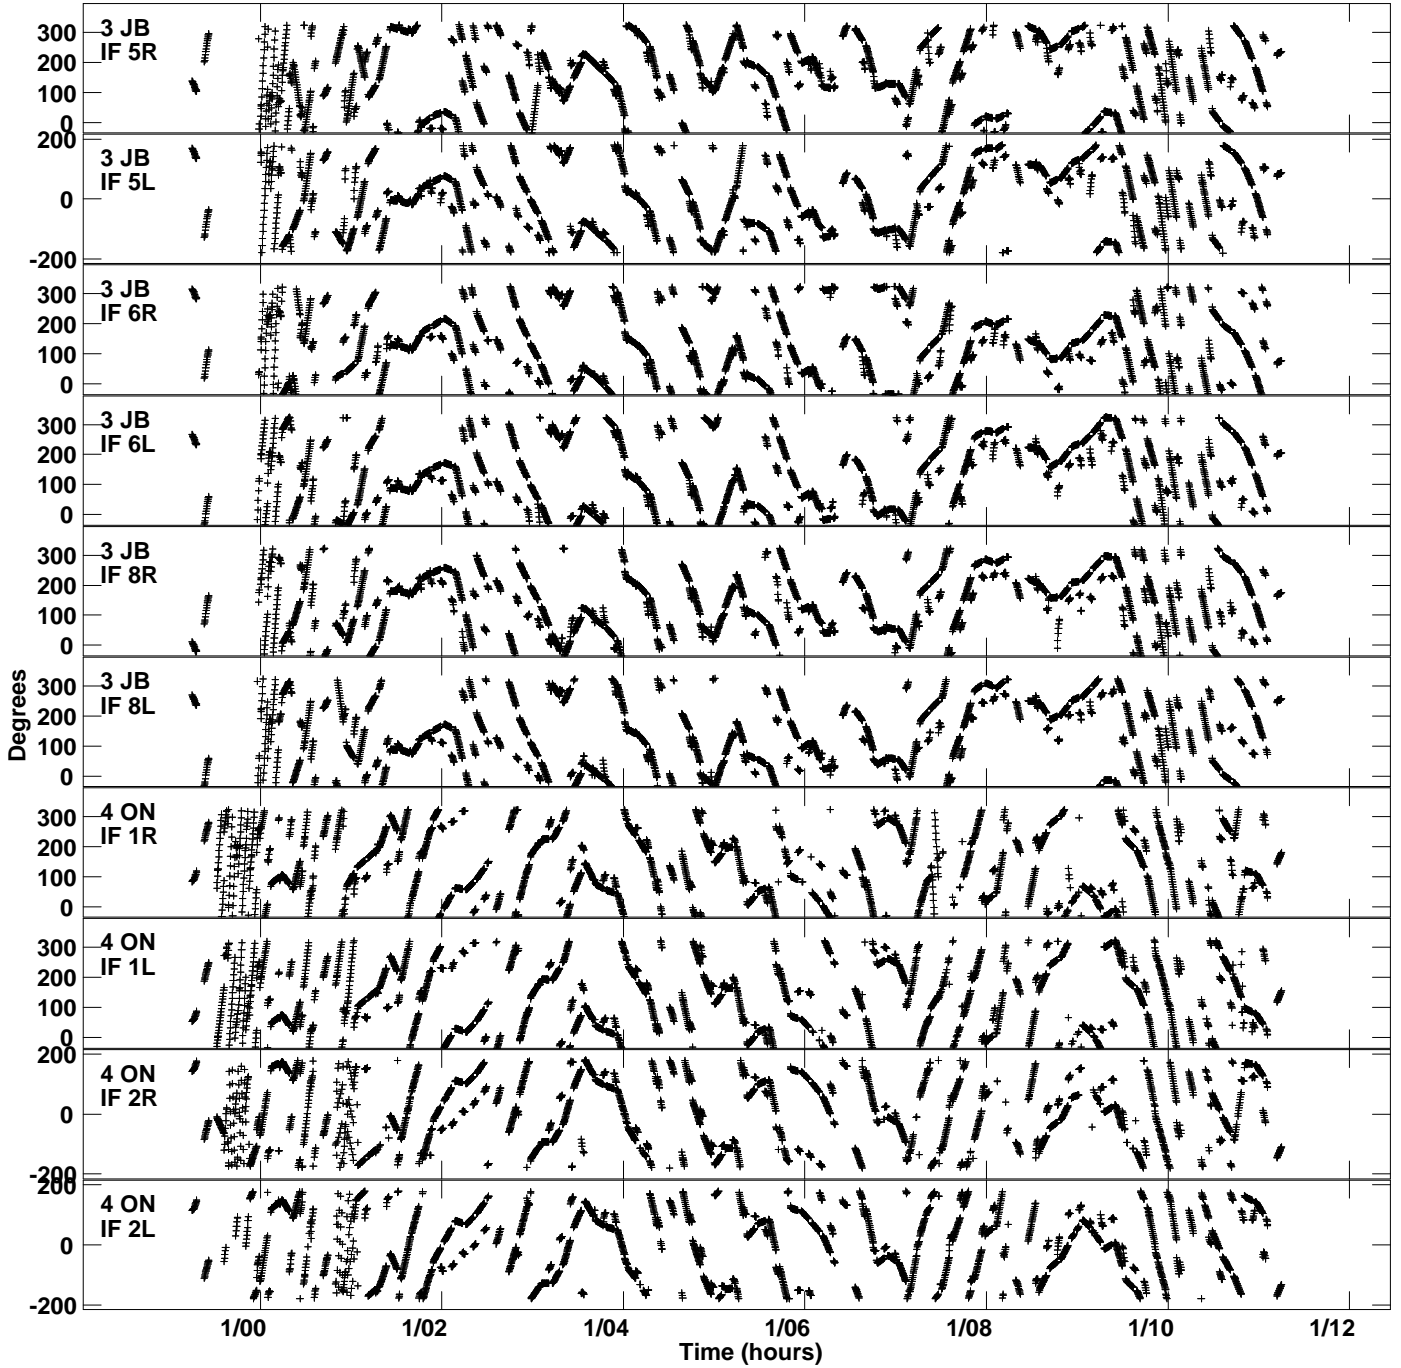

Plot file version 1 created 06-OCT-2016 15:39:19  
Gain phs vs UTC time for EL048A.UVDATA.1  
CL 3 Rpol & Lpol IF 1 - 8

Plot file version 2 created 06-OCT-2016 15:39:19  
Gain phs vs UTC time for EL048A.UVDATA.1  
CL 3 Rpol & Lpol IF 1 - 8

Plot file version 3 created 06-OCT-2016 15:39:19  
Gain phs vs UTC time for EL048A.UVDATA.1  
CL 3 Rpol & Lpol IF 1 - 8

Plot file version 4 created 06-OCT-2016 15:39:19  
Gain phs vs UTC time for EL048A.UVDATA.1  
CL 3 Rpol & Lpol IF 1 - 8

Plot file version 5 created 06-OCT-2016 15:39:19  
Gain phs vs UTC time for EL048A.UVDATA.1  
CL 3 Rpol & Lpol IF 1 - 8

Plot file version 6 created 06-OCT-2016 15:39:19  
Gain phs vs UTC time for EL048A.UVDATA.1  
CL 3 Rpol & Lpol IF 1 - 8

Plot file version 7 created 06-OCT-2016 15:39:19  
Gain phs vs UTC time for EL048A.UVDATA.1  
CL 3 Rpol & Lpol IF 1 - 8

Plot file version 8 created 06-OCT-2016 15:39:19  
Gain phs vs UTC time for EL048A.UVDATA.1  
CL 3 Rpol & Lpol IF 1 - 8