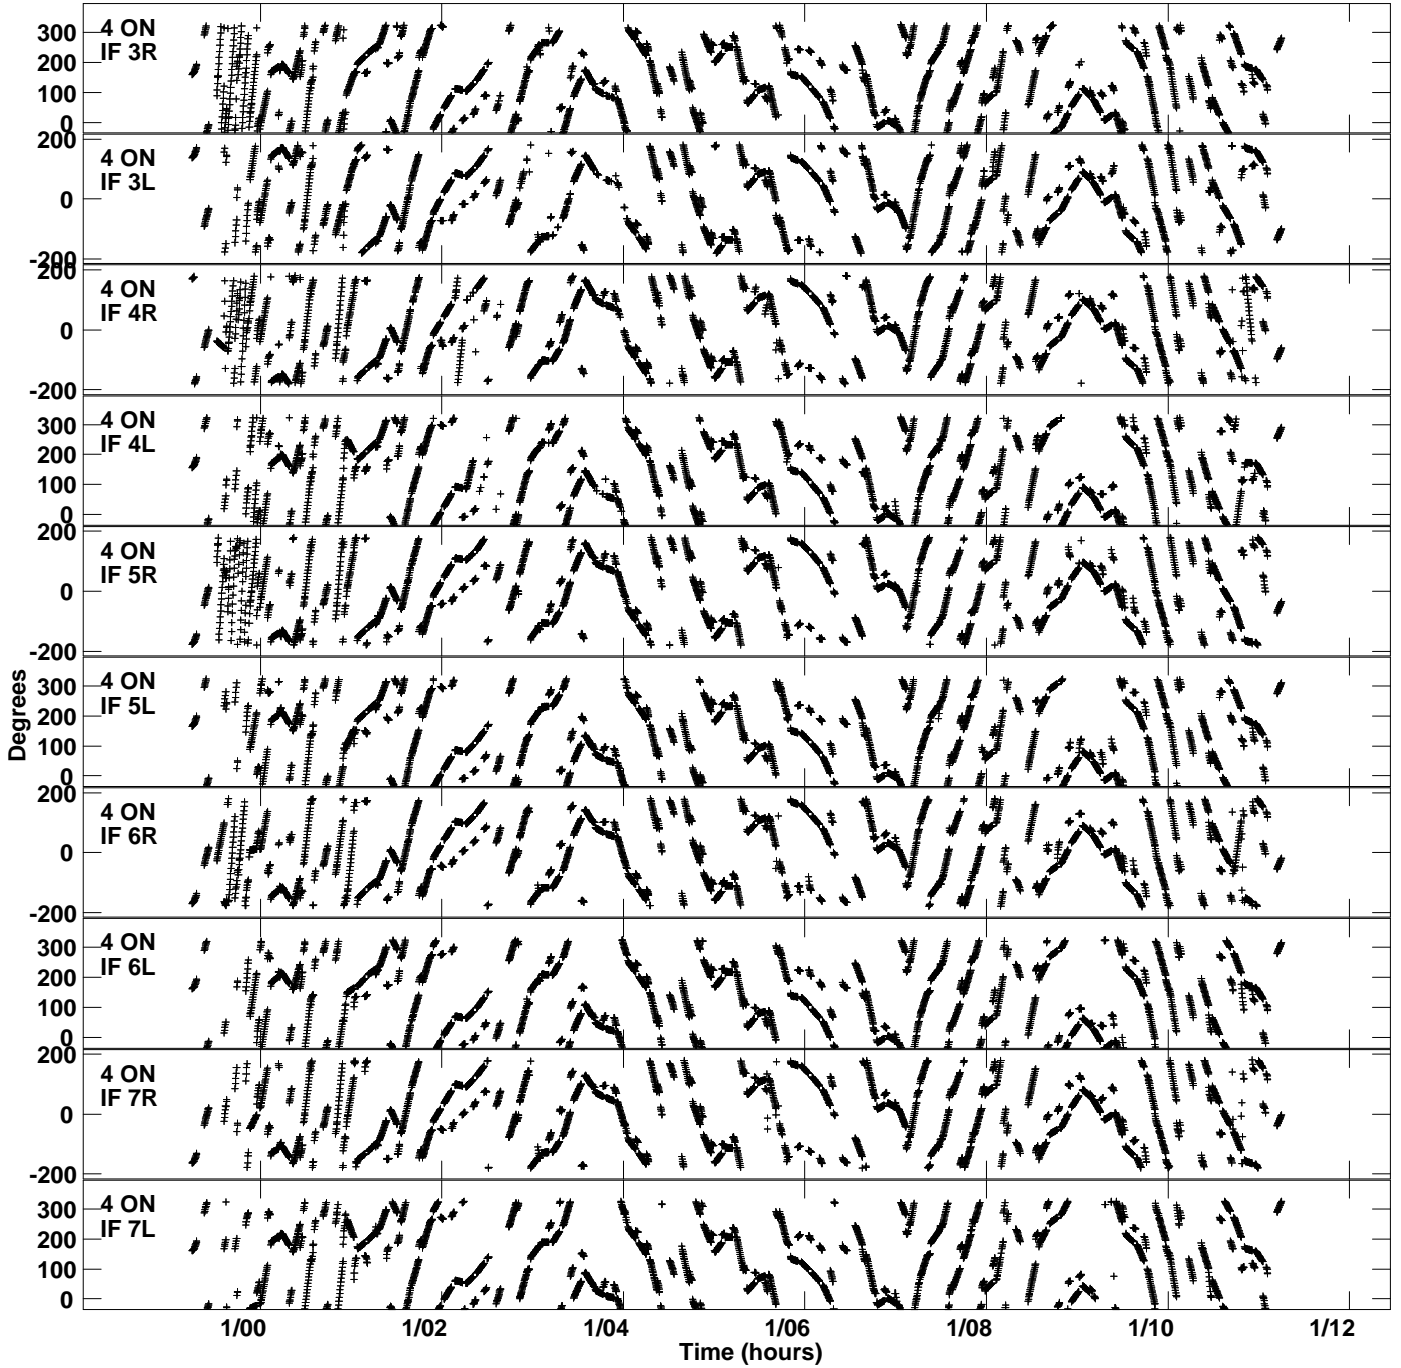

Plot file version 1 created 06-OCT-2016 15:39:19  
Gain phs vs UTC time for EL048A.UVDATA.1  
CL 3 Rpol & Lpol IF 1 - 8

Plot file version 2 created 06-OCT-2016 15:39:19  
Gain phs vs UTC time for EL048A.UVDATA.1  
CL 3 Rpol & Lpol IF 1 - 8

Plot file version 3 created 06-OCT-2016 15:39:19  
Gain phs vs UTC time for EL048A.UVDATA.1  
CL 3 Rpol & Lpol IF 1 - 8

Plot file version 4 created 06-OCT-2016 15:39:19  
Gain phs vs UTC time for EL048A.UVDATA.1  
CL 3 Rpol & Lpol IF 1 - 8

Plot file version 5 created 06-OCT-2016 15:39:19  
Gain phs vs UTC time for EL048A.UVDATA.1  
CL 3 Rpol & Lpol IF 1 - 8

Plot file version 6 created 06-OCT-2016 15:39:19  
Gain phs vs UTC time for EL048A.UVDATA.1  
CL 3 Rpol & Lpol IF 1 - 8

Plot file version 7 created 06-OCT-2016 15:39:19  
Gain phs vs UTC time for EL048A.UVDATA.1  
CL 3 Rpol & Lpol IF 1 - 8

Plot file version 8 created 06-OCT-2016 15:39:19  
Gain phs vs UTC time for EL048A.UVDATA.1  
CL 3 Rpol & Lpol IF 1 - 8