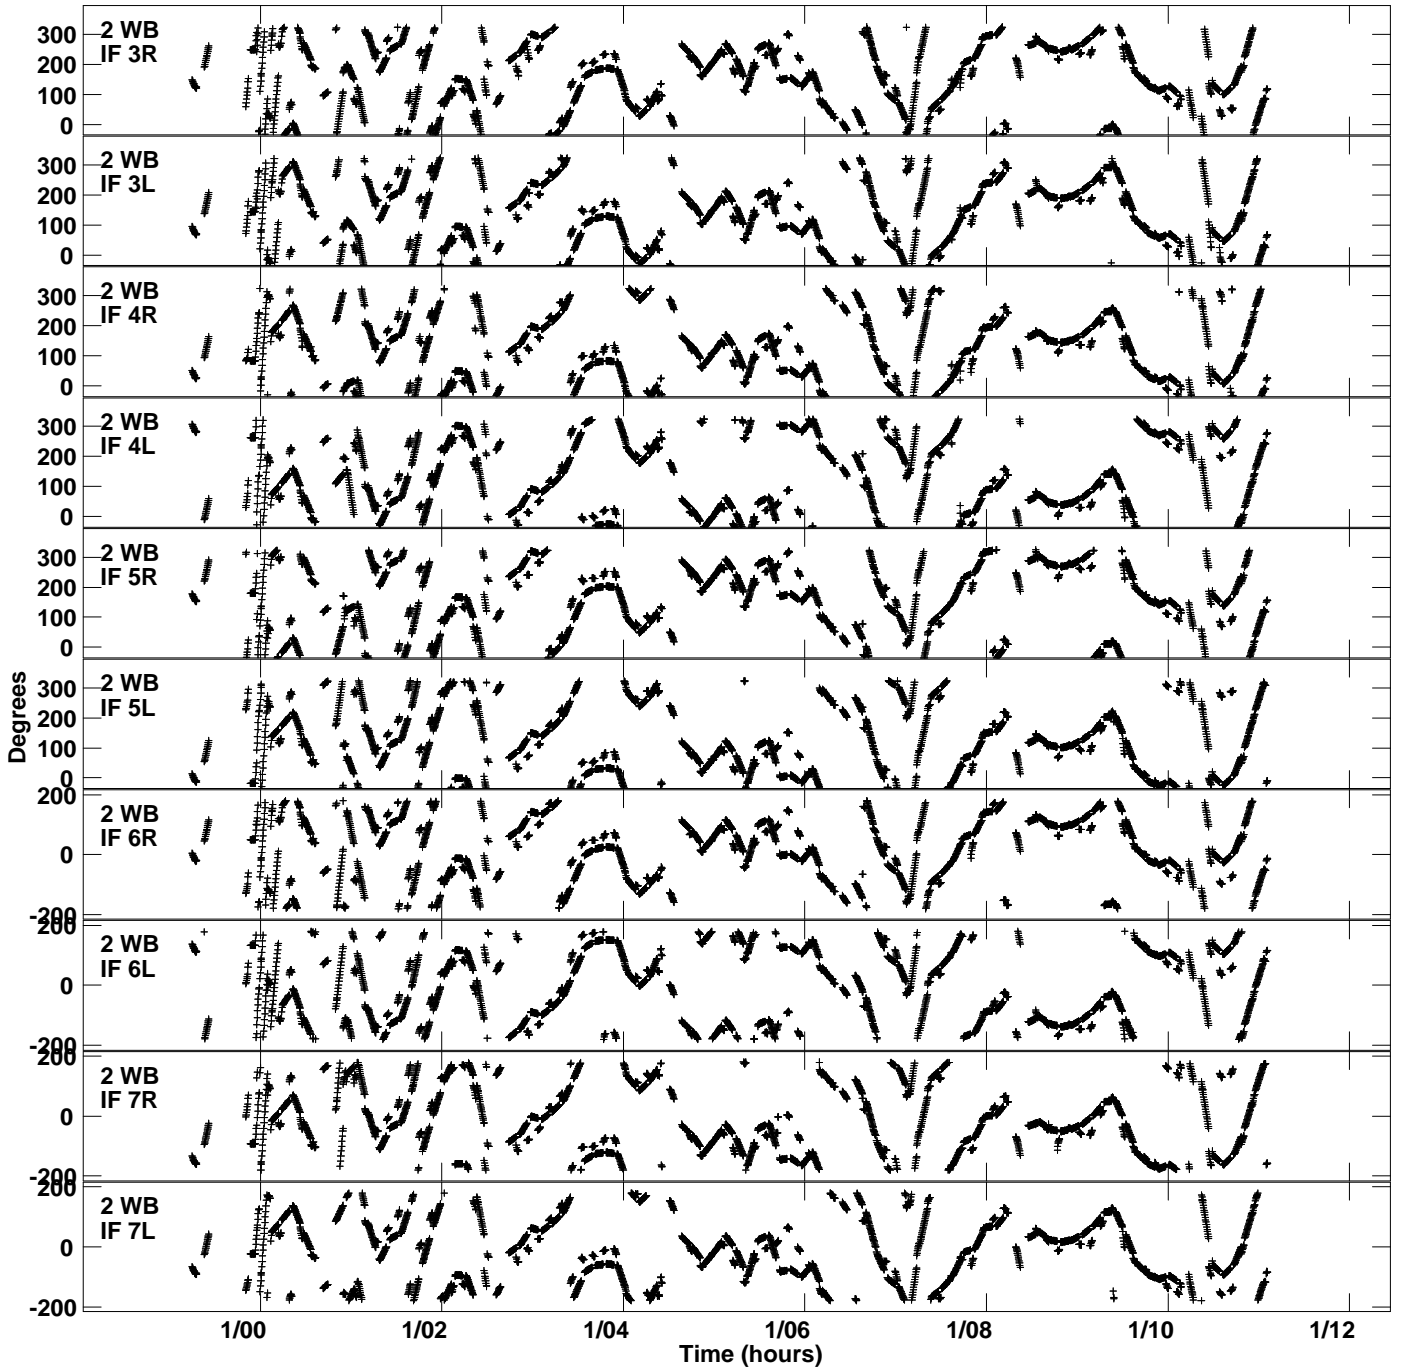

Plot file version 1 created 06-OCT-2016 15:39:19  
Gain phs vs UTC time for EL048A.UVDATA.1  
CL 3 Rpol & Lpol IF 1 - 8

Plot file version 2 created 06-OCT-2016 15:39:19  
Gain phs vs UTC time for EL048A.UVDATA.1  
CL 3 Rpol & Lpol IF 1 - 8

Plot file version 3 created 06-OCT-2016 15:39:19  
Gain phs vs UTC time for EL048A.UVDATA.1  
CL 3 Rpol & Lpol IF 1 - 8

Plot file version 4 created 06-OCT-2016 15:39:19  
Gain phs vs UTC time for EL048A.UVDATA.1  
CL 3 Rpol & Lpol IF 1 - 8

Plot file version 5 created 06-OCT-2016 15:39:19  
Gain phs vs UTC time for EL048A.UVDATA.1  
CL 3 Rpol & Lpol IF 1 - 8

Plot file version 6 created 06-OCT-2016 15:39:19  
Gain phs vs UTC time for EL048A.UVDATA.1  
CL 3 Rpol & Lpol IF 1 - 8

Plot file version 7 created 06-OCT-2016 15:39:19  
Gain phs vs UTC time for EL048A.UVDATA.1  
CL 3 Rpol & Lpol IF 1 - 8

Plot file version 8 created 06-OCT-2016 15:39:19  
Gain phs vs UTC time for EL048A.UVDATA.1  
CL 3 Rpol & Lpol IF 1 - 8