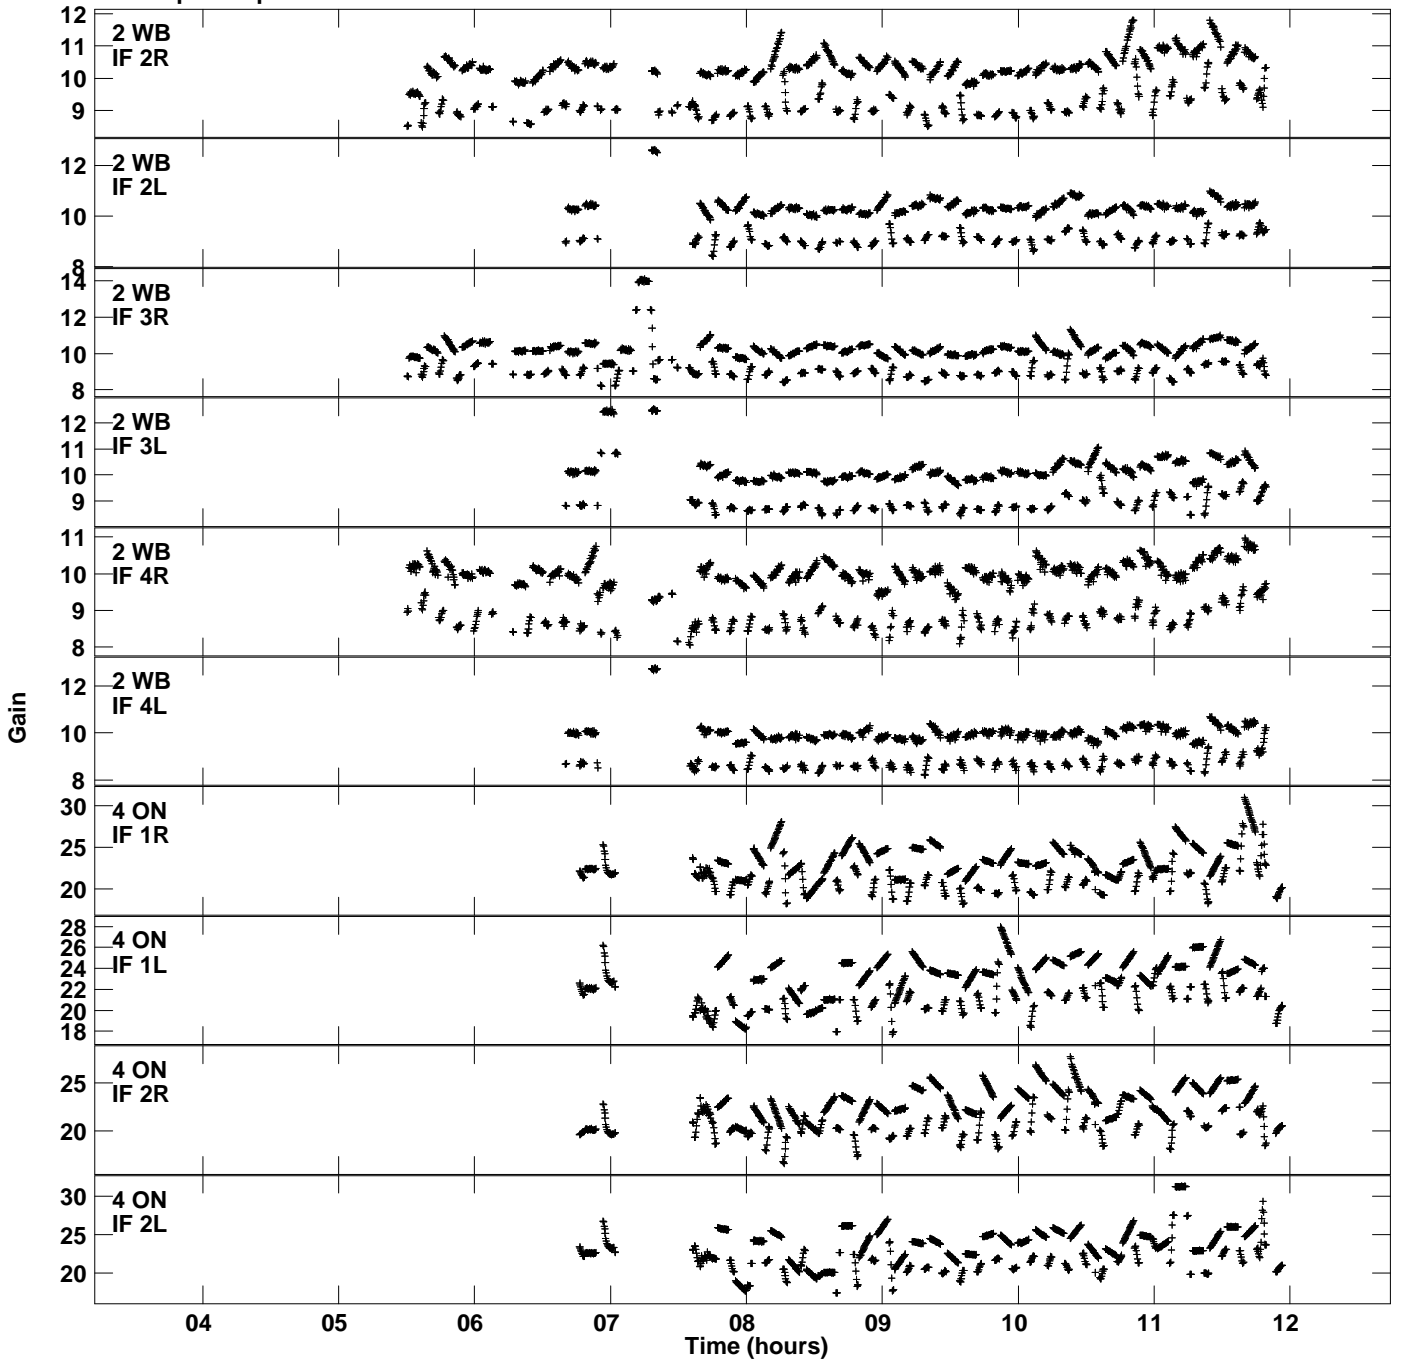

Plot file version 1 created 23-JUN-2015 14:54:01  
Gain amp vs UTC time for EL049\_1.TMP.1  
CL 4 Rpol & Lpol IF 1 - 4

Plot file version 2 created 23-JUN-2015 14:54:01  
Gain amp vs UTC time for EL049\_1.TMP.1  
CL 4 Rpol & Lpol IF 1 - 4

Plot file version 3 created 23-JUN-2015 14:54:01  
Gain amp vs UTC time for EL049\_1.TMP.1  
CL 4 Rpol & Lpol IF 1 - 4

Plot file version 4 created 23-JUN-2015 14:54:01  
Gain amp vs UTC time for EL049\_1.TMP.1  
CL 4 Rpol & Lpol IF 1 - 4