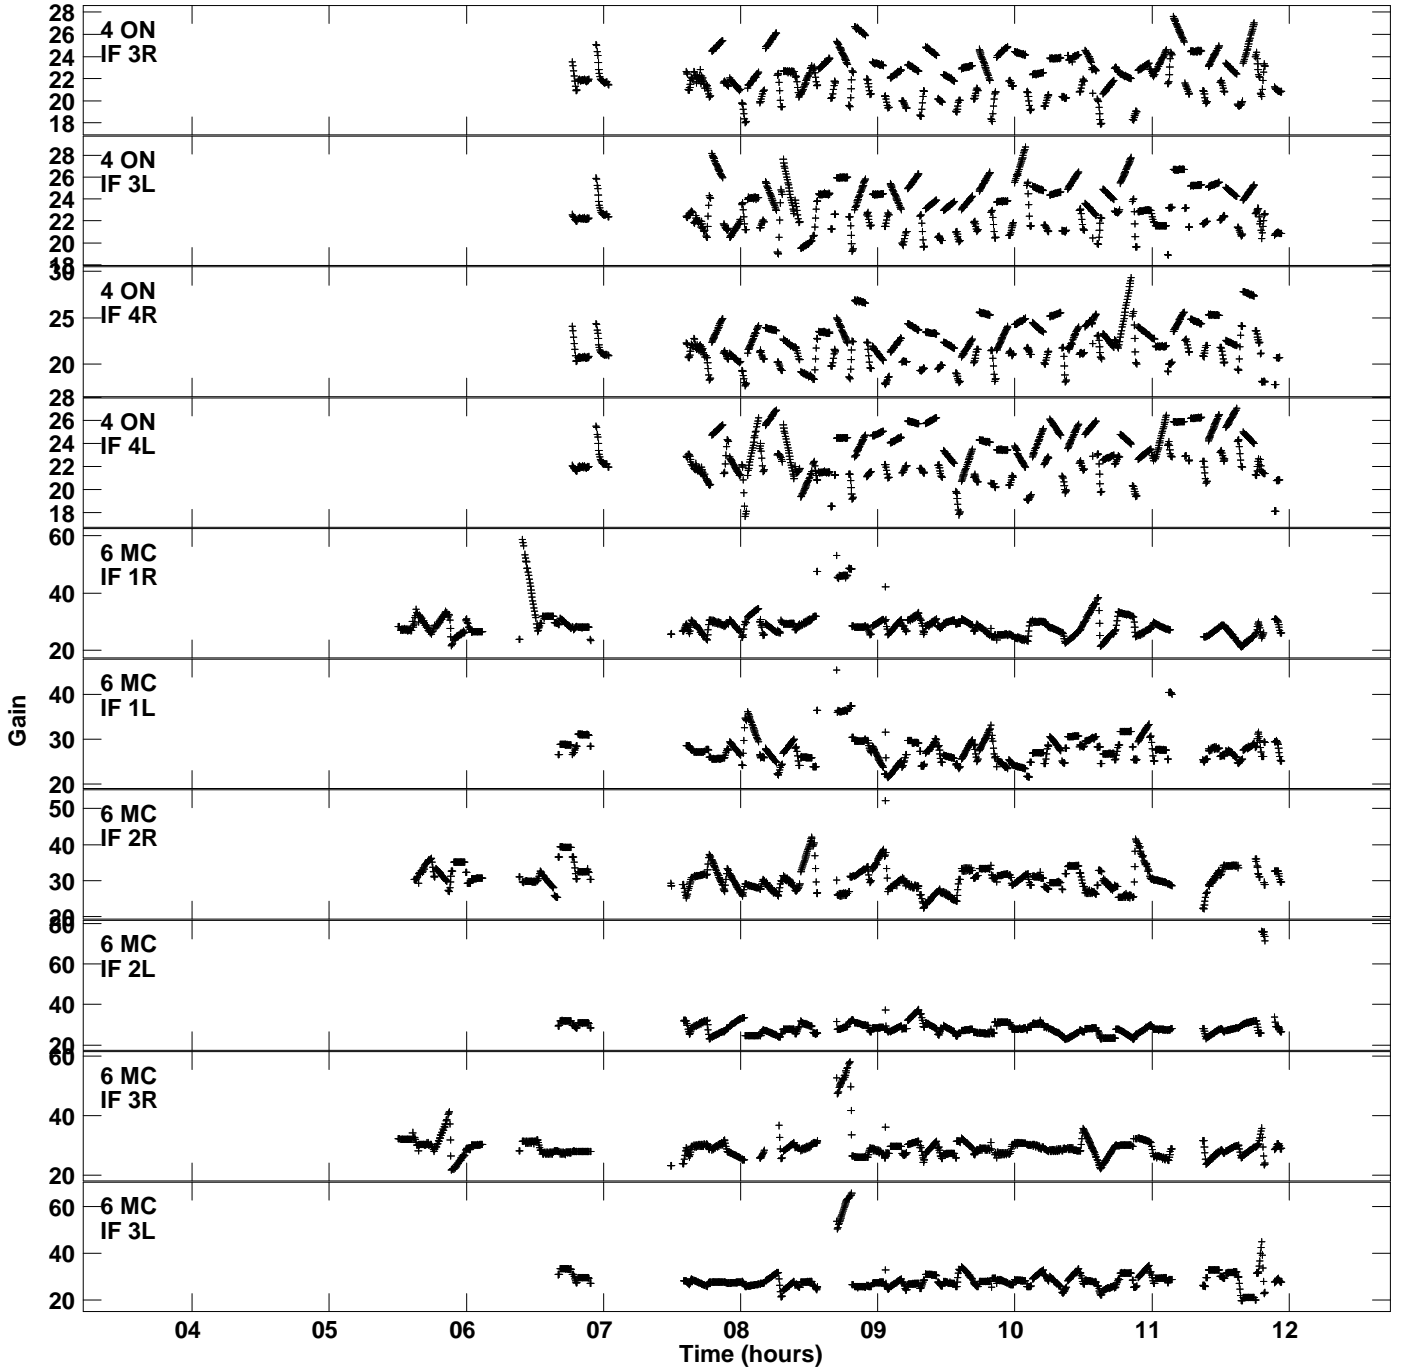

Plot file version 1 created 23-JUN-2015 14:54:01  
Gain amp vs UTC time for EL049\_1.TMP.1  
CL 4 Rpol & Lpol IF 1 - 4

Plot file version 2 created 23-JUN-2015 14:54:01  
Gain amp vs UTC time for EL049\_1.TMP.1  
CL 4 Rpol & Lpol IF 1 - 4

Plot file version 3 created 23-JUN-2015 14:54:01  
Gain amp vs UTC time for EL049\_1.TMP.1  
CL 4 Rpol & Lpol IF 1 - 4

Plot file version 4 created 23-JUN-2015 14:54:01  
Gain amp vs UTC time for EL049\_1.TMP.1  
CL 4 Rpol & Lpol IF 1 - 4