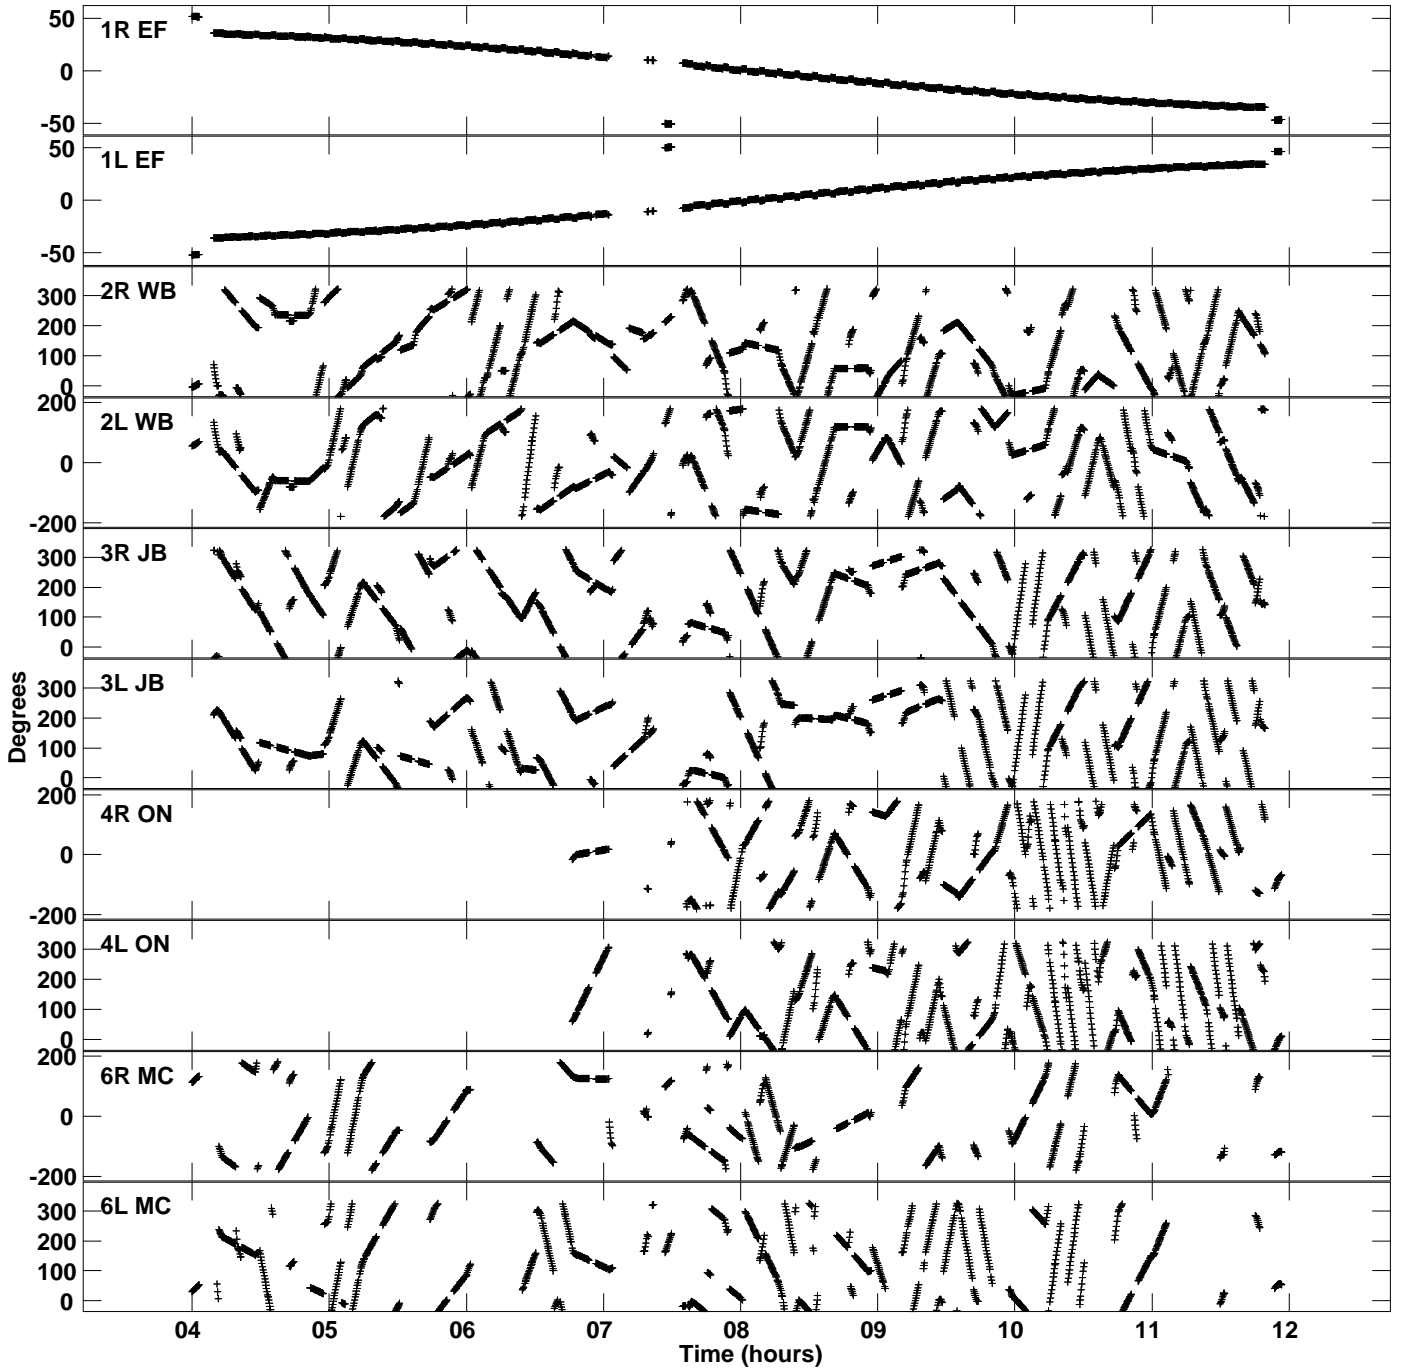

Plot file version 1 created 24-JUN-2015 02:35:30
Gain phs vs UTC time for EL049_2.UVDATA.1
CL 3 Rpol & Lpol IF 1

Plot file version 2 created 24-JUN-2015 02:35:30
Gain phs vs UTC time for EL049_2.UVDATA.1
CL 3 Rpol & Lpol IF 1