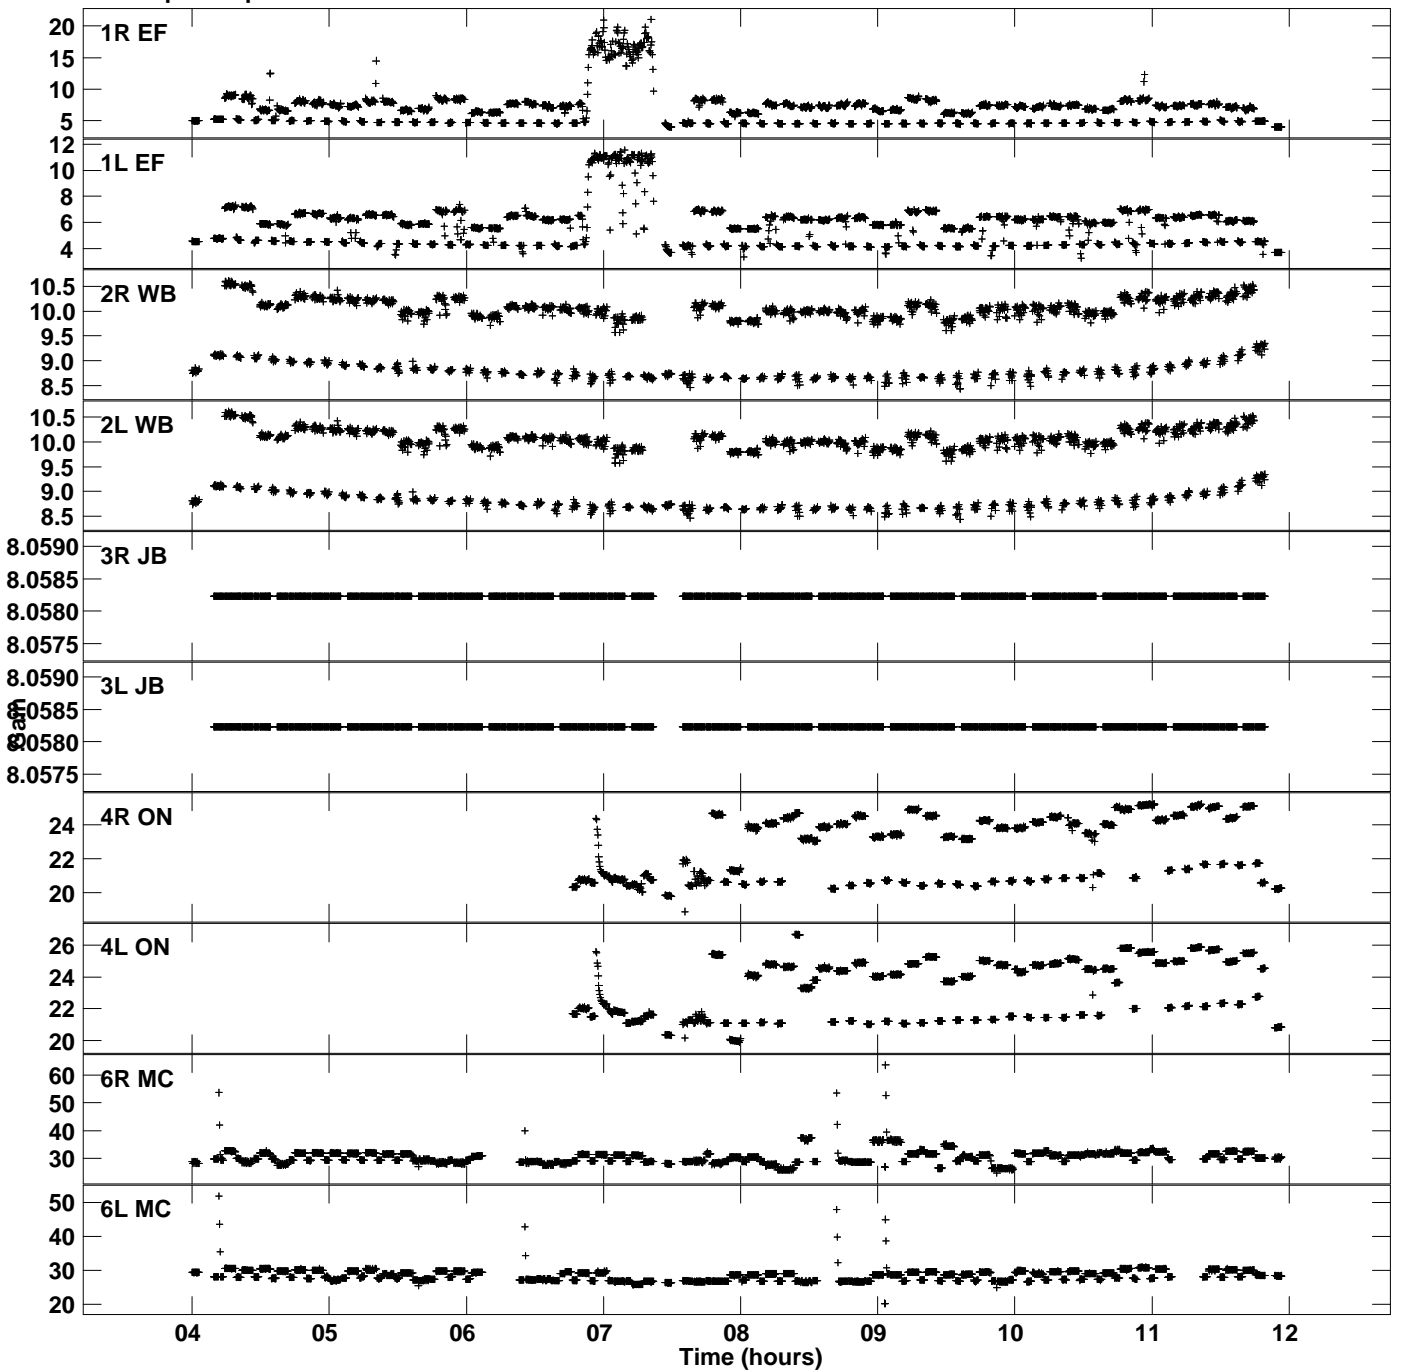

Plot file version 1 created 23-JUN-2015 16:01:22
Gain amp vs UTC time for EL049_2.UVDATA.1
CL 2 Rpol & Lpol IF 1

Plot file version 2 created 23-JUN-2015 16:01:22
Gain amp vs UTC time for EL049_2.UVDATA.1
CL 2 Rpol & Lpol IF 1