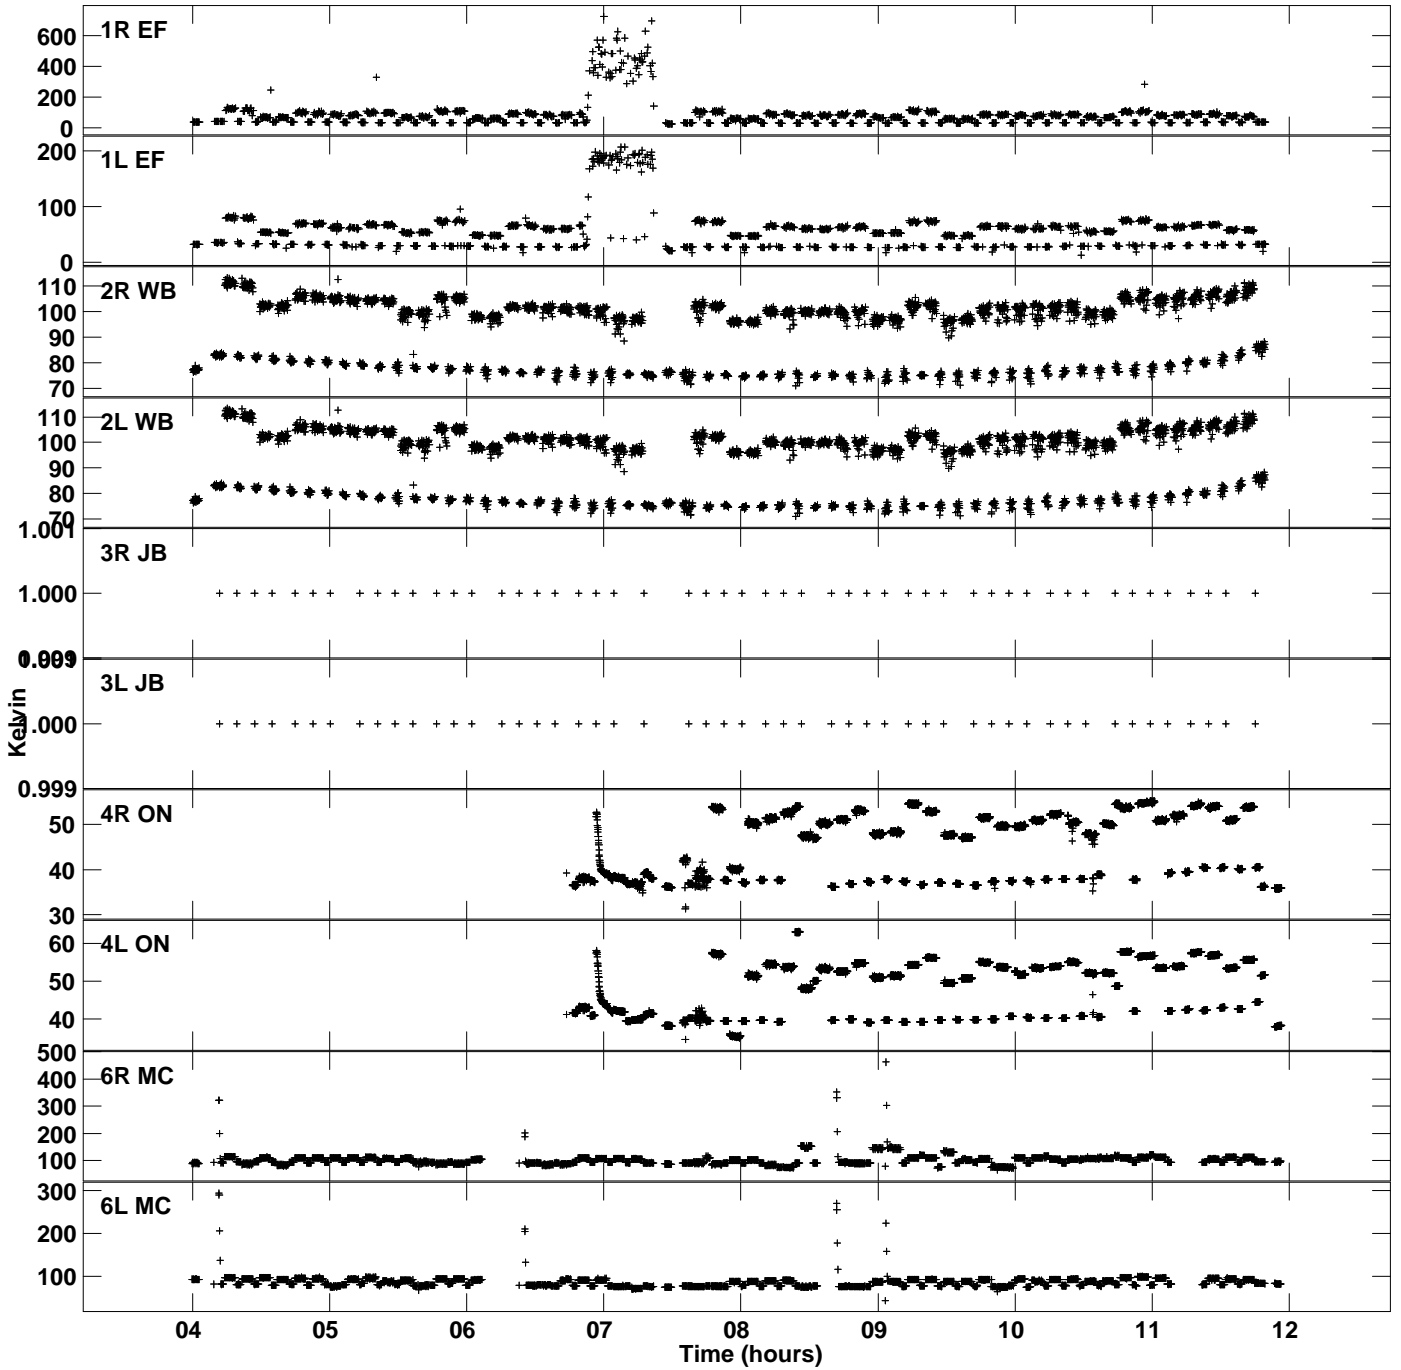

Plot file version 1 created 23-JUN-2015 16:01:21
Tsys vs UTC time for EL049_2.UVDATA.1
TY 1 Rpol & Lpol IF 1

Plot file version 2 created 23-JUN-2015 16:01:21
Tsyst vs UTC time for EL049_2.UVDATA.1
TY 1 Rpol & Lpol IF 1