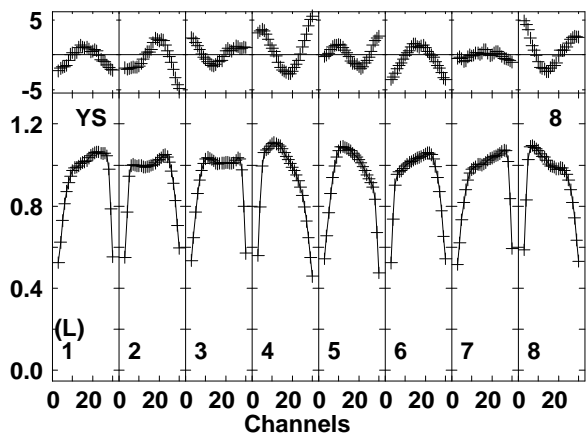

Plot file version 2 created 11-FEB-2015 16:31:00
 EL050A.UVDATA.1
 Freq = 8.3520 GHz, Bw = 16.000 MH Bandpass table # 1

Lower frame: BP ampl Top frame: BP phase
 Bandpass table spectrum Antenna: *
 Timerange: 00/00:00:01 to 999/00:00:00