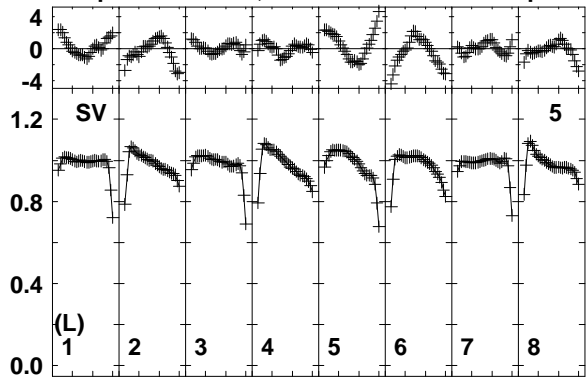

Plot file version 2 created 11-FEB-2015 16:31:00
 EL050A.UVDATA.1
 Freq = 8.3520 GHz, Bw = 16.000 MH Bandpass table # 1

Lower frame: BP ampl Top frame: BP phase
 Bandpass table spectrum Antenna: *
 Timerange: 00/00:00:01 to 999/00:00:00