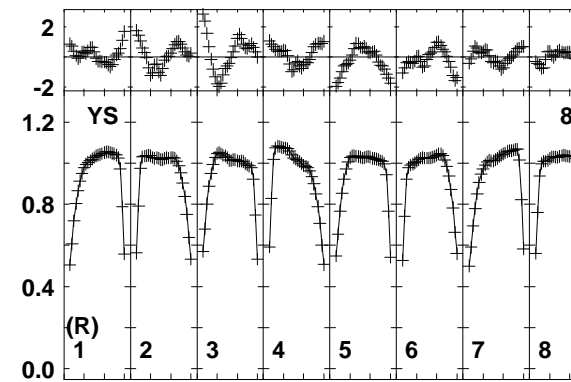

Plot file version 2 created 11-FEB-2015 16:31:00
 EL050A.UVDATA.1
 Freq = 8.3520 GHz, Bw = 16.000 MH Bandpass table # 1

Lower frame: BP ampl Top frame: BP phase
 Bandpass table spectrum Antenna: *
 Timerange: 00/00:00:01 to 999/00:00:00