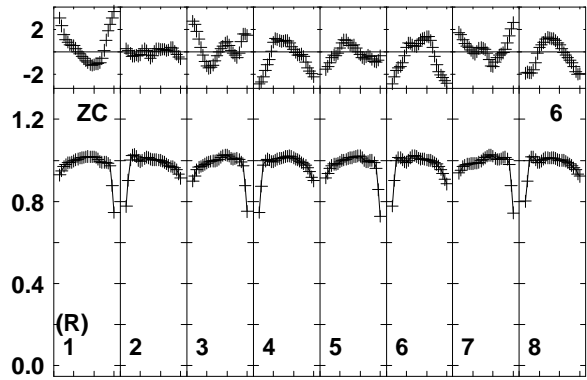

Plot file version 2 created 11-FEB-2015 16:31:00
 EL050A.UVDATA.1
 Freq = 8.3520 GHz, Bw = 16.000 MH Bandpass table # 1

Lower frame: BP ampl Top frame: BP phase
 Bandpass table spectrum Antenna: *
 Timerange: 00/00:00:01 to 999/00:00:00