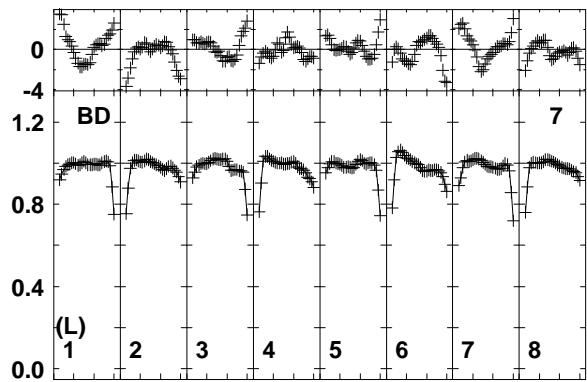

Plot file version 2 created 11-FEB-2015 16:31:00
 EL050A.UVDATA.1
 Freq = 8.3520 GHz, Bw = 16.000 MH Bandpass table # 1

Lower frame: BP ampl Top frame: BP phase
 Bandpass table spectrum Antenna: *
 Timerange: 00/00:00:01 to 999/00:00:00