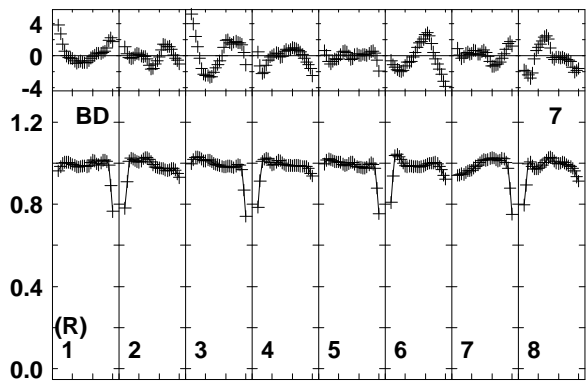

Plot file version 2 created 11-FEB-2015 16:31:00
 EL050A.UVDATA.1
 Freq = 8.3520 GHz, Bw = 16.000 MH Bandpass table # 1

Lower frame: BP ampl Top frame: BP phase
 Bandpass table spectrum Antenna: *
 Timerange: 00/00:00:01 to 999/00:00:00