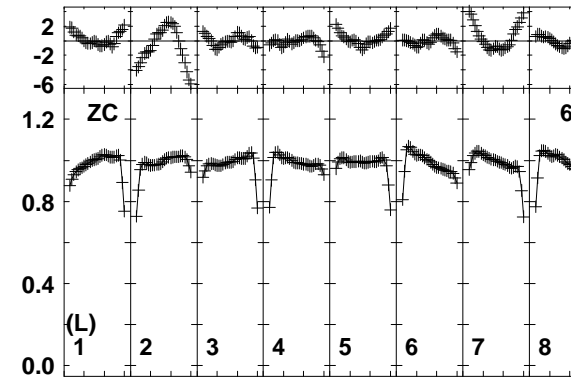

Plot file version 2 created 11-FEB-2015 16:31:00
 EL050A.UVDATA.1
 Freq = 8.3520 GHz, Bw = 16.000 MH Bandpass table # 1

Lower frame: BP ampl Top frame: BP phase
 Bandpass table spectrum Antenna: *
 Timerange: 00/00:00:01 to 999/00:00:00