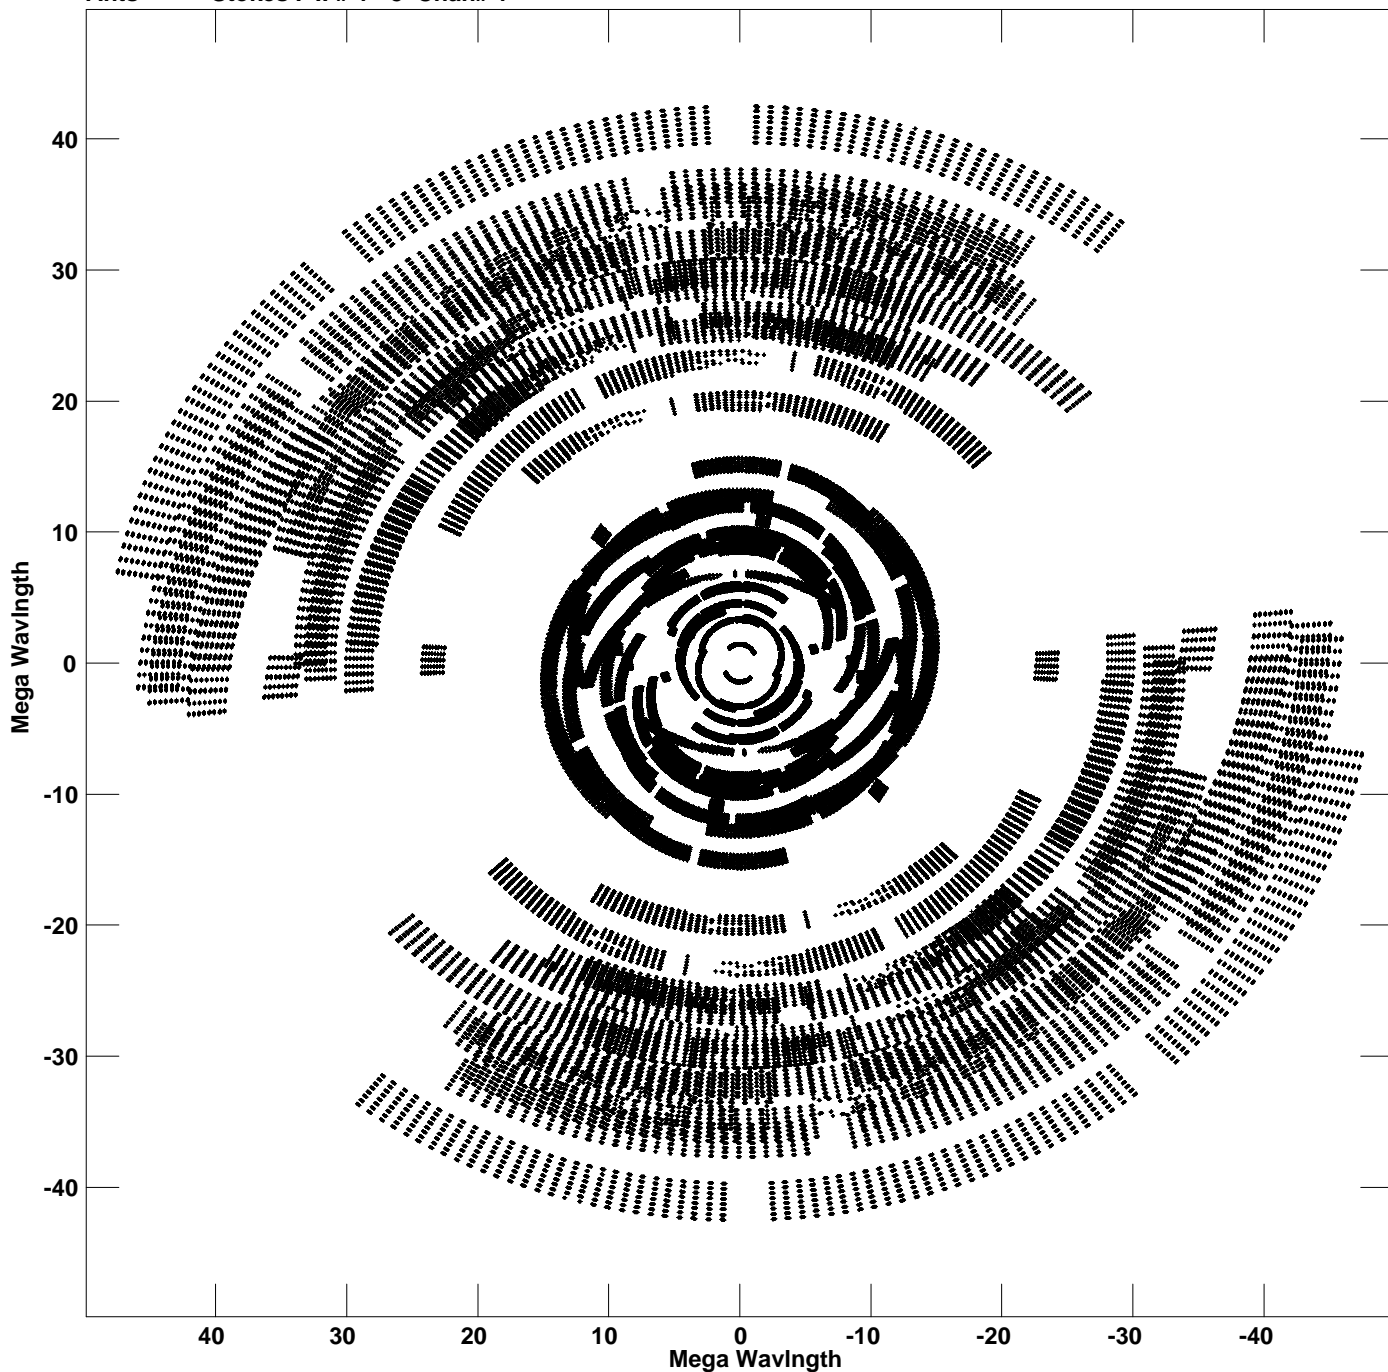

Plot file version 1 created 10-SEP-2014 17:42:44  
V vs U for J1754+6452.MULTI.1 Source:J1754+6452  
Ants \* - \* Stokes I IF# 1 - 8 Chan# 1

Freq = 1.6027 GHz, Bw = 16.000 MHz