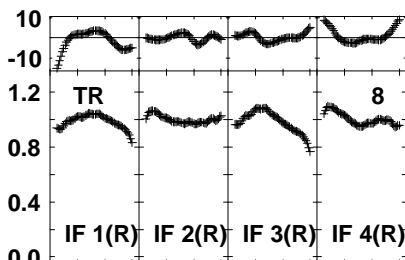

Plot file version 1 created 14-JUL-2023 11:16:45
 EL068.UVDATA.1
 Freq = 1.5950 GHz, Bw = 32.000 MH Bandpass table # 1

Lower frame: BP ampl Top frame: BP phase
 Bandpass table spectrum Antenna: *
 Timerange: 00/00:00:01 to 999/00:00:00

Plot file version 2 created 14-JUL-2023 11:16:45
 EL068.UVDATA.1
 Freq = 1.5950 GHz, Bw = 32.000 MH Bandpass table # 1

0 204060 204060 204060 204060
 Channels
 Lower frame: BP ampl Top frame: BP phase
 Bandpass table spectrum Antenna: *
 Timerange: 00/00:00:01 to 999/00:00:00