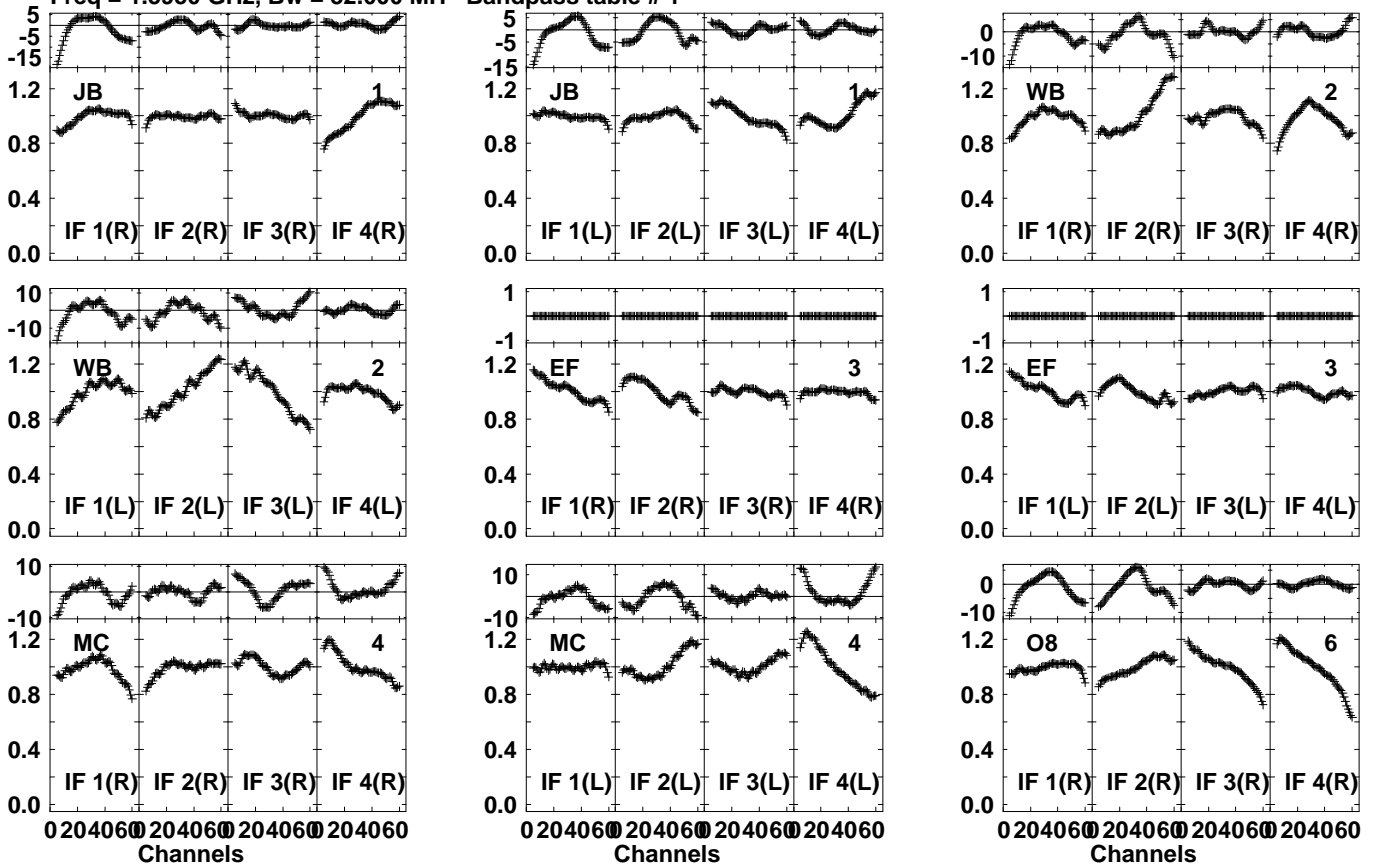

Plot file version 1 created 14-JUL-2023 11:16:45
 EL068.UVDATA.1
 Freq = 1.5950 GHz, Bw = 32.000 MH Bandpass table # 1

Lower frame: BP ampl Top frame: BP phase
 Bandpass table spectrum Antenna: *
 Timerange: 00/00:00:01 to 999/00:00:00

Plot file version 2 created 14-JUL-2023 11:16:45
 EL068.UVDATA.1
 Freq = 1.5950 GHz, Bw = 32.000 MH Bandpass table # 1

0 204060 204060 204060 204060
 Channels
 Lower frame: BP ampl Top frame: BP phase
 Bandpass table spectrum Antenna: *
 Timerange: 00/00:00:01 to 999/00:00:00