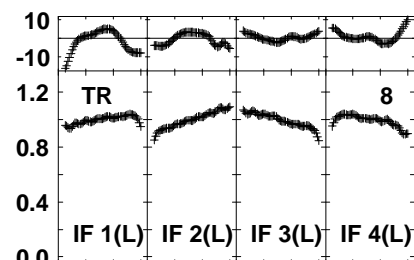

Plot file version 1 created 14-JUL-2023 11:16:45
 EL068.UVDATA.1
 Freq = 1.5950 GHz, Bw = 32.000 MH Bandpass table # 1

Lower frame: BP ampl Top frame: BP phase
 Bandpass table spectrum Antenna: *
 Timerange: 00/00:00:01 to 999/00:00:00

Plot file version 2 created 14-JUL-2023 11:16:45
 EL068.UVDATA.1
 Freq = 1.5950 GHz, Bw = 32.000 MH Bandpass table # 1

0 204060 204060 204060 204060
 Channels
 Lower frame: BP ampl Top frame: BP phase
 Bandpass table spectrum Antenna: *
 Timerange: 00/00:00:01 to 999/00:00:00