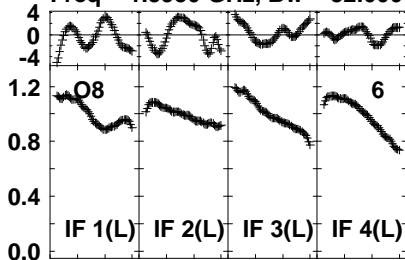

Plot file version 1 created 14-JUL-2023 11:16:45
 EL068.UVDATA.1
 Freq = 1.5950 GHz, Bw = 32.000 MH Bandpass table # 1

Lower frame: BP ampl Top frame: BP phase
 Bandpass table spectrum Antenna: *
 Timerange: 00/00:00:01 to 999/00:00:00

Plot file version 2 created 14-JUL-2023 11:16:45
 EL068.UVDATA.1
 Freq = 1.5950 GHz, Bw = 32.000 MH Bandpass table # 1

0 204060 204060 204060 204060
 Channels
 Lower frame: BP ampl Top frame: BP phase
 Bandpass table spectrum Antenna: *
 Timerange: 00/00:00:01 to 999/00:00:00