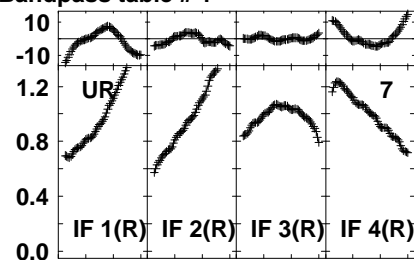

Plot file version 1 created 14-JUL-2023 11:16:45
 EL068.UVDATA.1
 Freq = 1.5950 GHz, Bw = 32.000 MH Bandpass table # 1

Lower frame: BP ampl Top frame: BP phase
 Bandpass table spectrum Antenna: *
 Timerange: 00/00:00:01 to 999/00:00:00

Plot file version 2 created 14-JUL-2023 11:16:45
 EL068.UVDATA.1
 Freq = 1.5950 GHz, Bw = 32.000 MH Bandpass table # 1

0 204060 204060 204060 204060
 Channels
 Lower frame: BP ampl Top frame: BP phase
 Bandpass table spectrum Antenna: *
 Timerange: 00/00:00:01 to 999/00:00:00