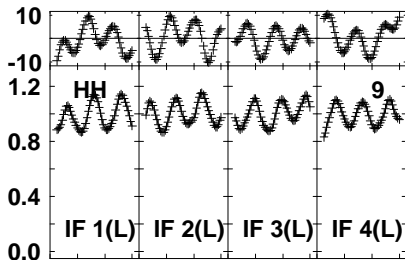

Plot file version 1 created 14-JUL-2023 11:16:45
 EL068.UVDATA.1
 Freq = 1.5950 GHz, Bw = 32.000 MH Bandpass table # 1

Lower frame: BP ampl Top frame: BP phase
 Bandpass table spectrum Antenna: *
 Timerange: 00/00:00:01 to 999/00:00:00

Plot file version 2 created 14-JUL-2023 11:16:45
 EL068.UVDATA.1
 Freq = 1.5950 GHz, Bw = 32.000 MH Bandpass table # 1

0 204060 204060 204060 204060
 Channels
 Lower frame: BP ampl Top frame: BP phase
 Bandpass table spectrum Antenna: *
 Timerange: 00/00:00:01 to 999/00:00:00