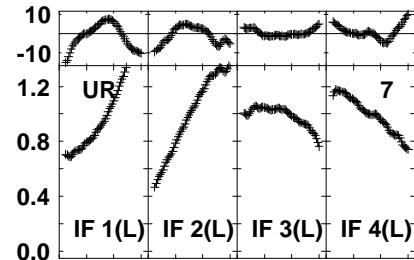

Plot file version 1 created 14-JUL-2023 11:16:45
 EL068.UVDATA.1
 Freq = 1.5950 GHz, Bw = 32.000 MH Bandpass table # 1

Lower frame: BP ampl Top frame: BP phase
 Bandpass table spectrum Antenna: *
 Timerange: 00/00:00:01 to 999/00:00:00

Plot file version 2 created 14-JUL-2023 11:16:45
 EL068.UVDATA.1
 Freq = 1.5950 GHz, Bw = 32.000 MH Bandpass table # 1

0 204060 204060 204060 204060
 Channels
 Lower frame: BP ampl Top frame: BP phase
 Bandpass table spectrum Antenna: *
 Timerange: 00/00:00:01 to 999/00:00:00