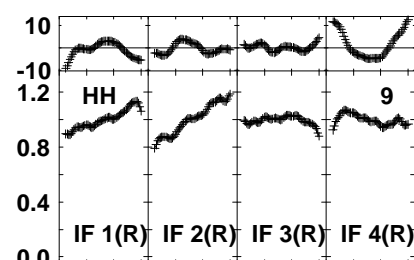

Plot file version 1 created 14-JUL-2023 11:16:45
 EL068.UVDATA.1
 Freq = 1.5950 GHz, Bw = 32.000 MH Bandpass table # 1

Lower frame: BP ampl Top frame: BP phase
 Bandpass table spectrum Antenna: *
 Timerange: 00/00:00:01 to 999/00:00:00

Plot file version 2 created 14-JUL-2023 11:16:45
 EL068.UVDATA.1
 Freq = 1.5950 GHz, Bw = 32.000 MH Bandpass table # 1

0 204060 204060 204060 204060
 Channels
 Lower frame: BP ampl Top frame: BP phase
 Bandpass table spectrum Antenna: *
 Timerange: 00/00:00:01 to 999/00:00:00