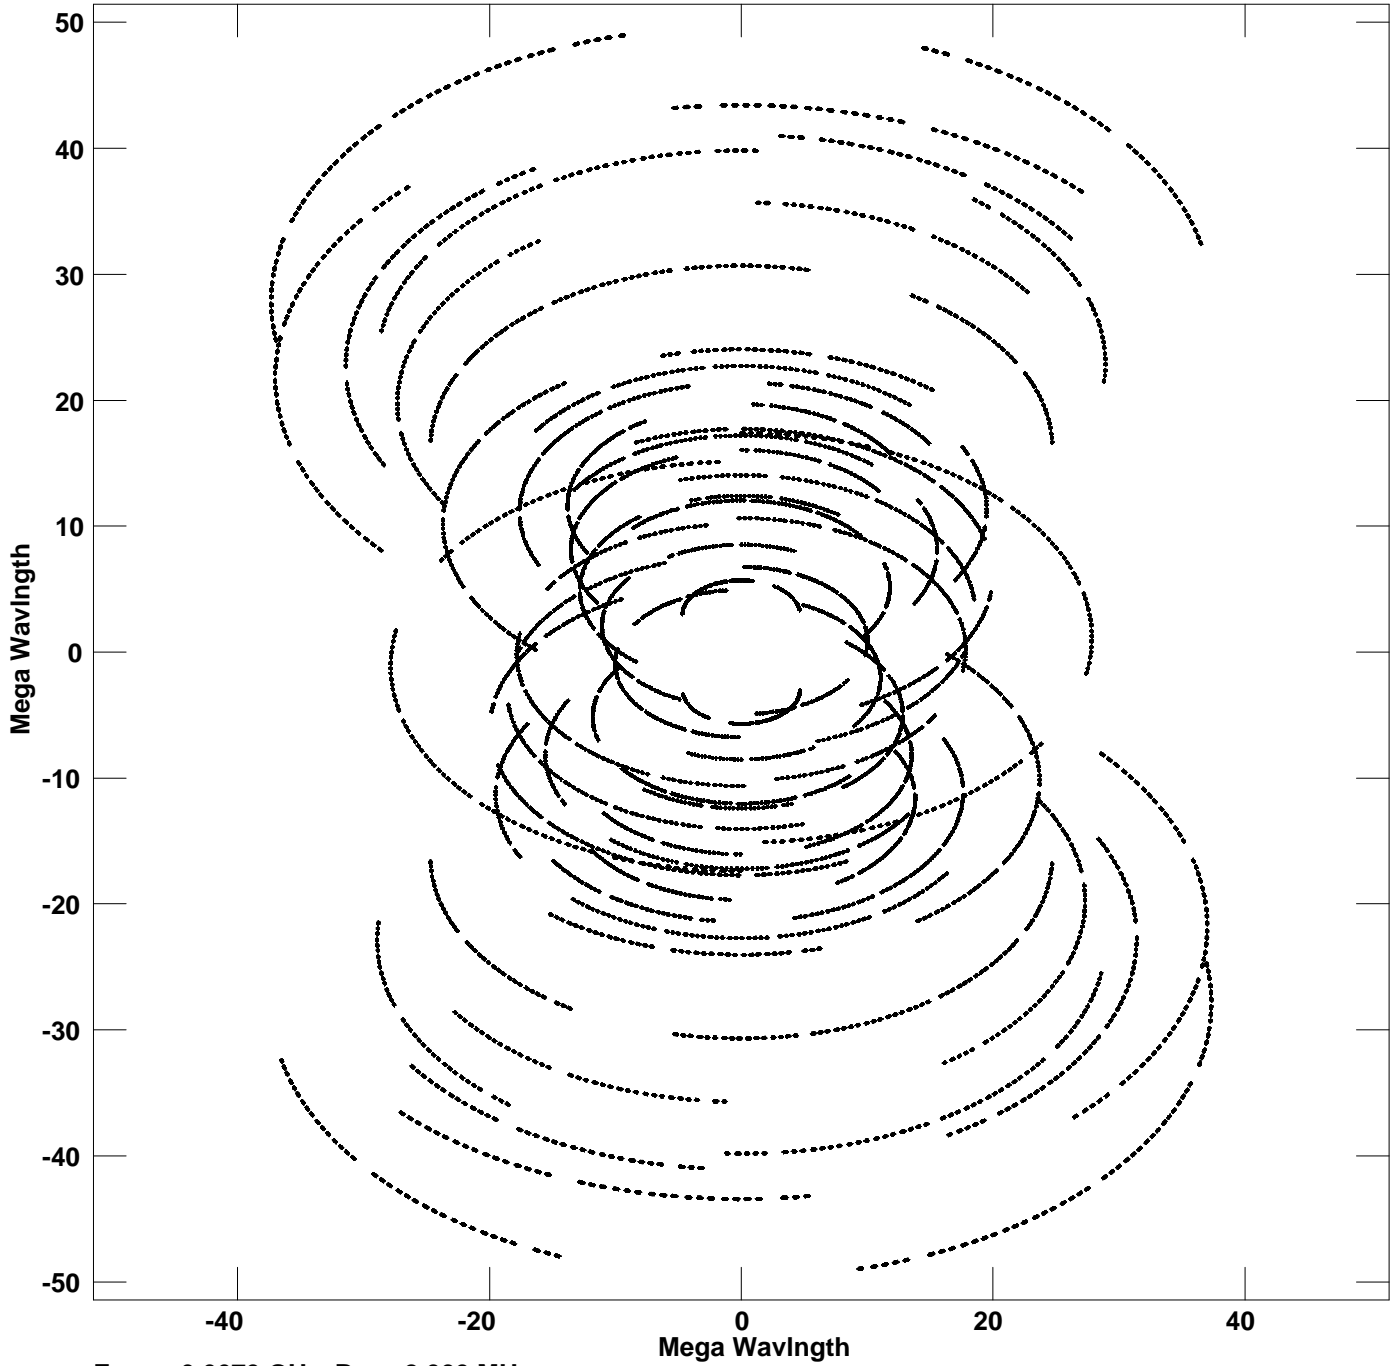

Plot file version 1 created 31-MAY-2006 22:00:35
V vs U for 05358+35.MULTI.1 Source:05358+35
Ants * - * Stokes I IF# 1 - 2 Chan# 1

Freq = 6.6670 GHz, Bw = 2.000 MHz