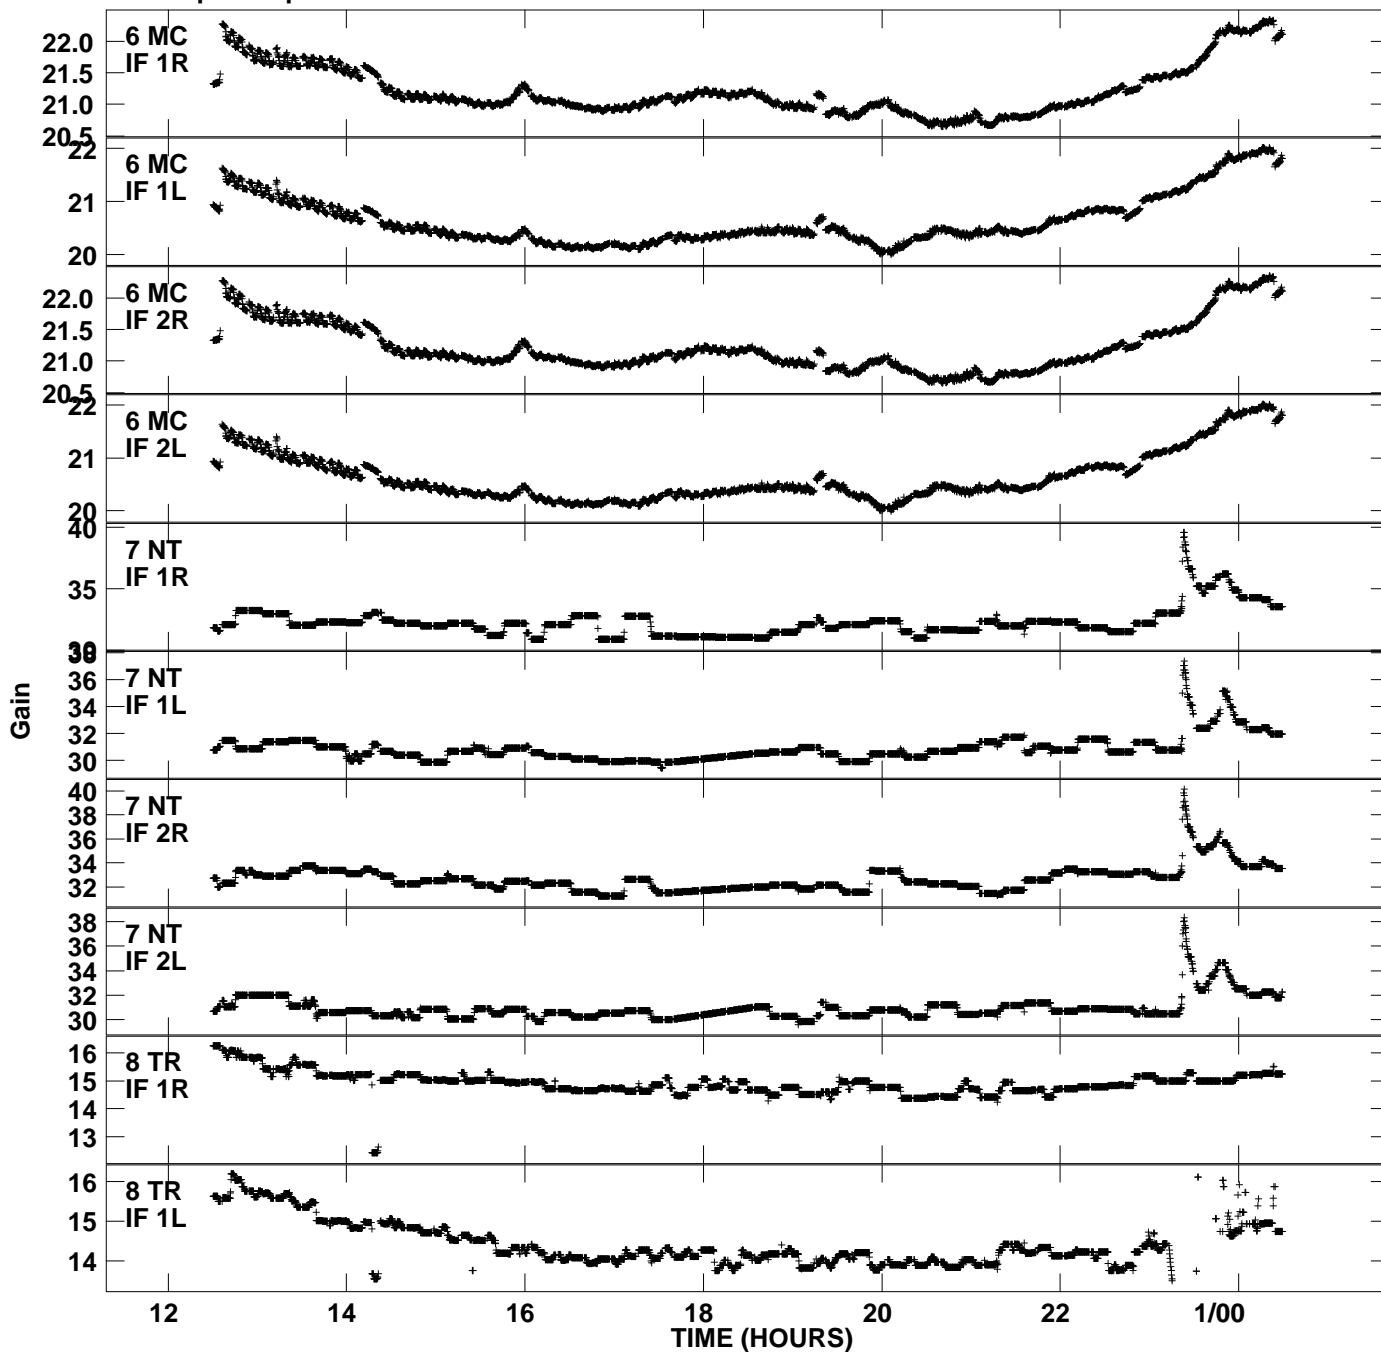

Plot file version 1 created 31-MAY-2006 15:16:48
Gain amp vs UTC time for EM058A_1.UVDATA.1
CL 2 Rpol & Lpol IF 1 - 2

Plot file version 2 created 31-MAY-2006 15:16:48
Gain amp vs UTC time for EM058A_1.UVDATA.1
CL 2 Rpol & Lpol IF 1 - 2

Plot file version 3 created 31-MAY-2006 15:16:49
Gain amp vs UTC time for EM058A_1.UVDATA.1
CL 2 Rpol & Lpol IF 1 - 2

Plot file version 4 created 31-MAY-2006 15:16:49
Gain amp vs UTC time for EM058A_1.UVDATA.1
CL 2 Rpol & Lpol IF 1 - 2