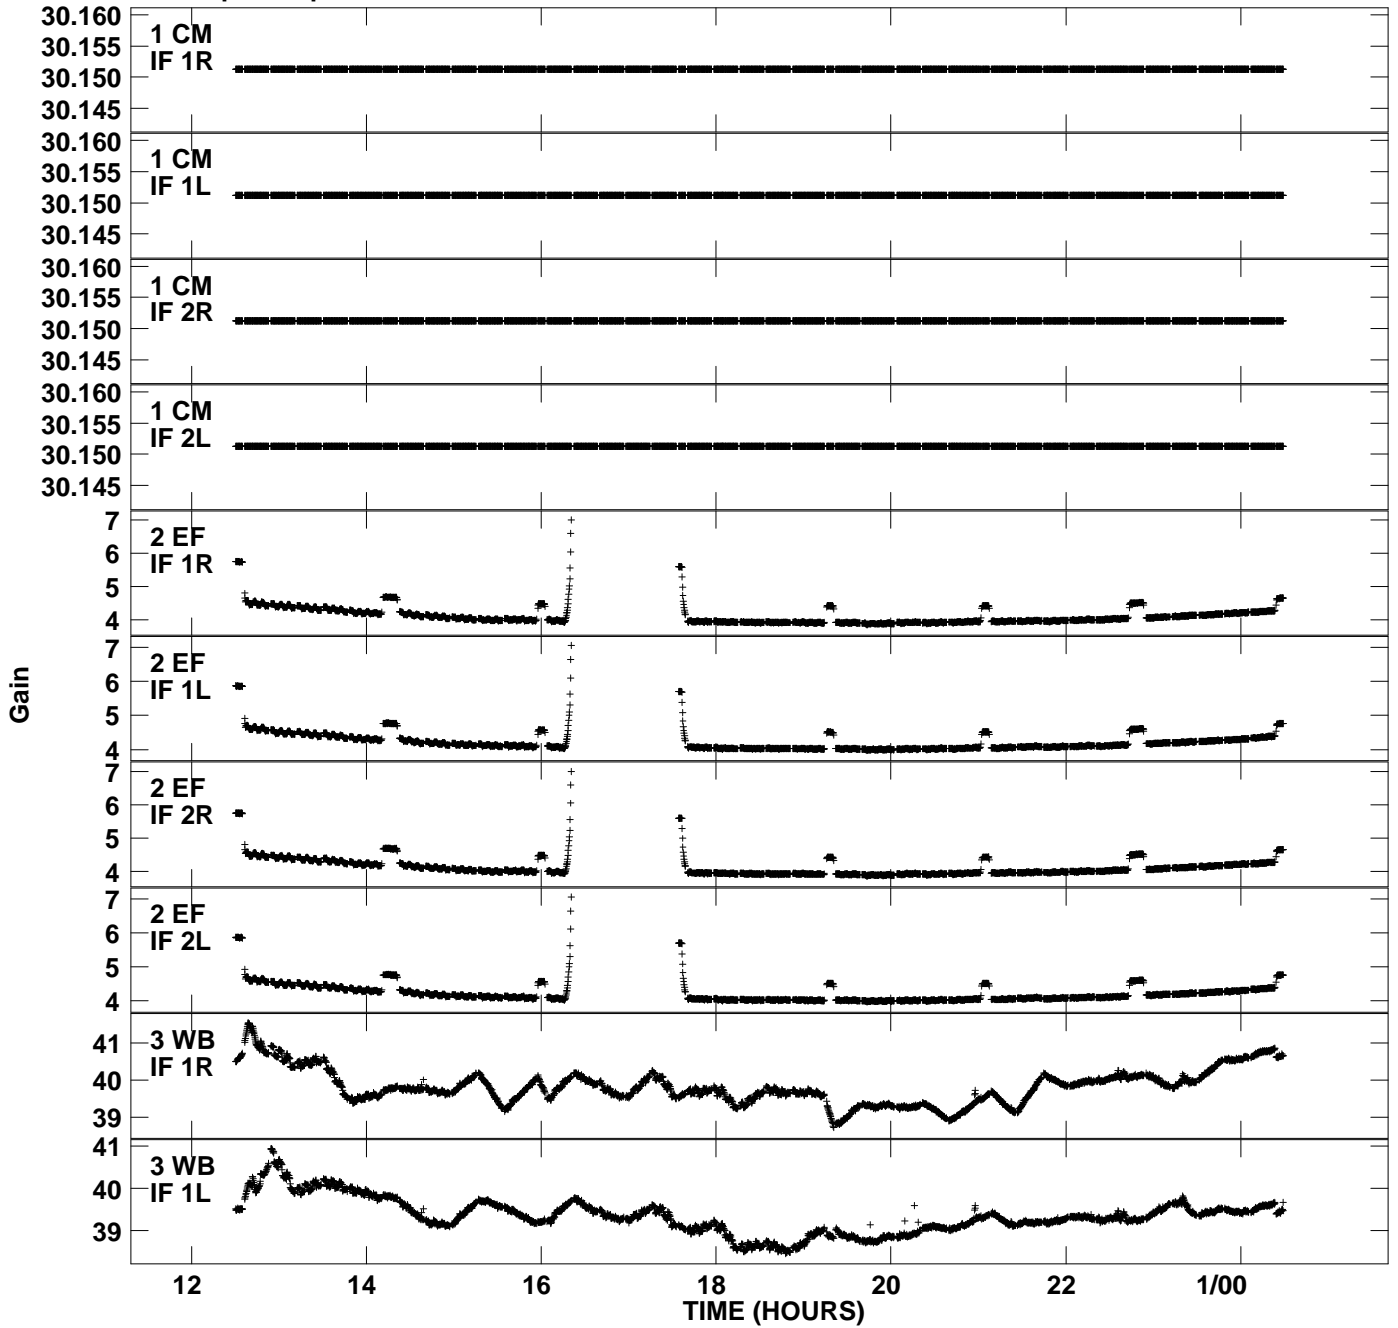

Plot file version 1 created 31-MAY-2006 15:16:48
Gain amp vs UTC time for EM058A_1.UVDATA.1
CL 2 Rpol & Lpol IF 1 - 2

Plot file version 2 created 31-MAY-2006 15:16:48
Gain amp vs UTC time for EM058A_1.UVDATA.1
CL 2 Rpol & Lpol IF 1 - 2

Plot file version 3 created 31-MAY-2006 15:16:49
Gain amp vs UTC time for EM058A_1.UVDATA.1
CL 2 Rpol & Lpol IF 1 - 2

Plot file version 4 created 31-MAY-2006 15:16:49
Gain amp vs UTC time for EM058A_1.UVDATA.1
CL 2 Rpol & Lpol IF 1 - 2