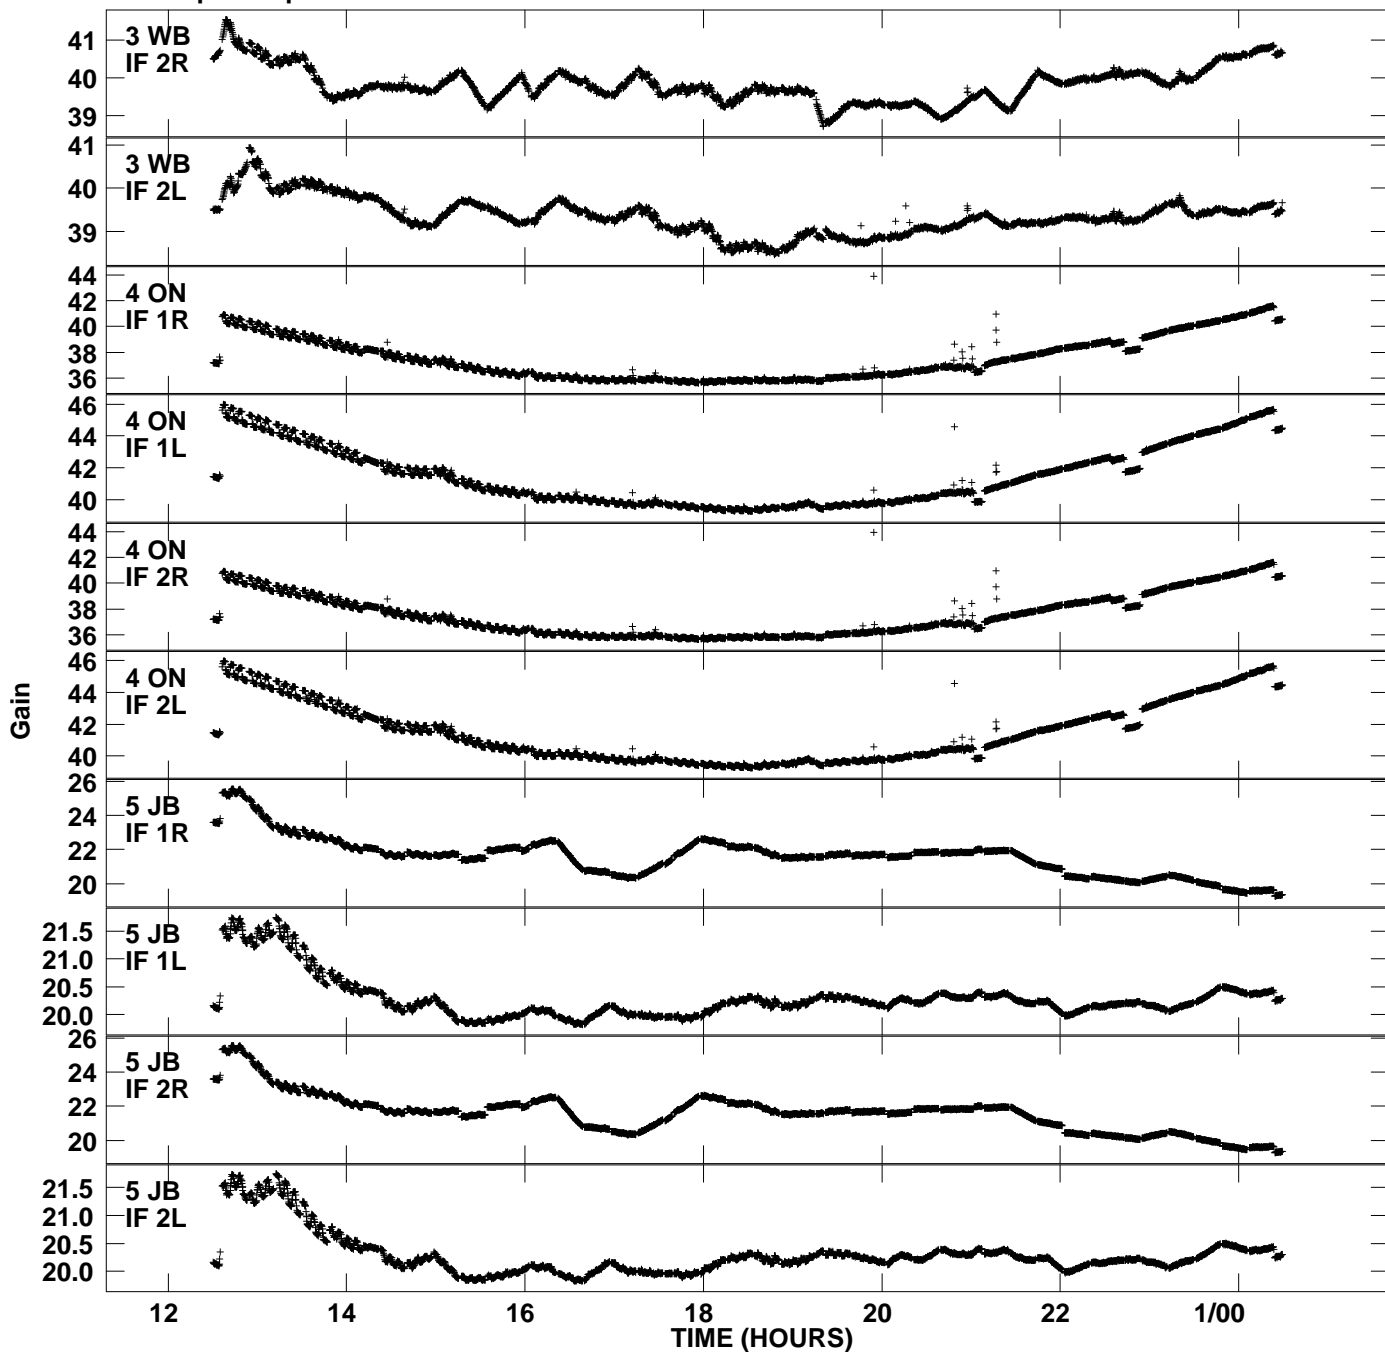

Plot file version 1 created 31-MAY-2006 15:16:48
Gain amp vs UTC time for EM058A_1.UVDATA.1
CL 2 Rpol & Lpol IF 1 - 2

Plot file version 2 created 31-MAY-2006 15:16:48
Gain amp vs UTC time for EM058A_1.UVDATA.1
CL 2 Rpol & Lpol IF 1 - 2

Plot file version 3 created 31-MAY-2006 15:16:49
Gain amp vs UTC time for EM058A_1.UVDATA.1
CL 2 Rpol & Lpol IF 1 - 2

Plot file version 4 created 31-MAY-2006 15:16:49
Gain amp vs UTC time for EM058A_1.UVDATA.1
CL 2 Rpol & Lpol IF 1 - 2