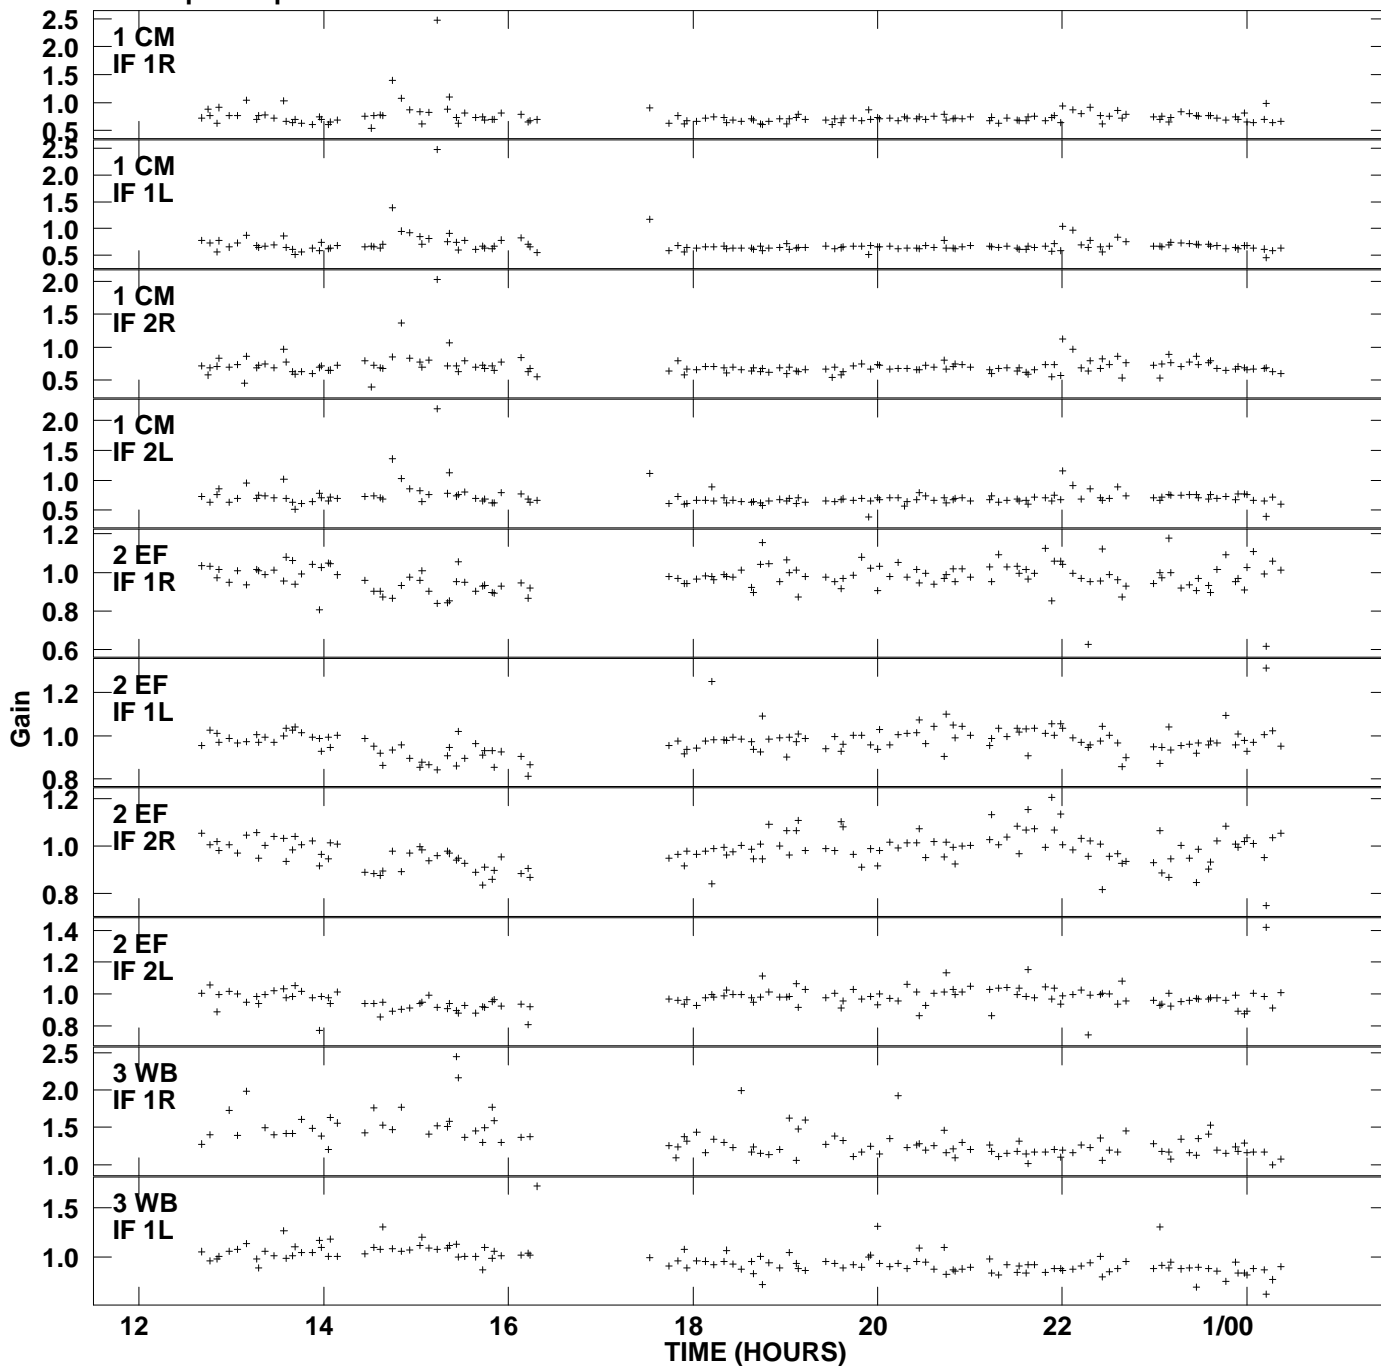

Plot file version 1 created 31-MAY-2006 21:57:30
 Gain amp vs UTC time for J0530+3723.MULTI.1
 SN 2 Rpol & Lpol IF 1 - 2

Plot file version 2 created 31-MAY-2006 21:57:30
Gain amp vs UTC time for J0530+3723.MULTI.1
SN 2 Rpol & Lpol IF 1 - 2

Plot file version 3 created 31-MAY-2006 21:57:30
Gain amp vs UTC time for J0530+3723.MULTI.1
SN 2 Rpol & Lpol IF 1 - 2