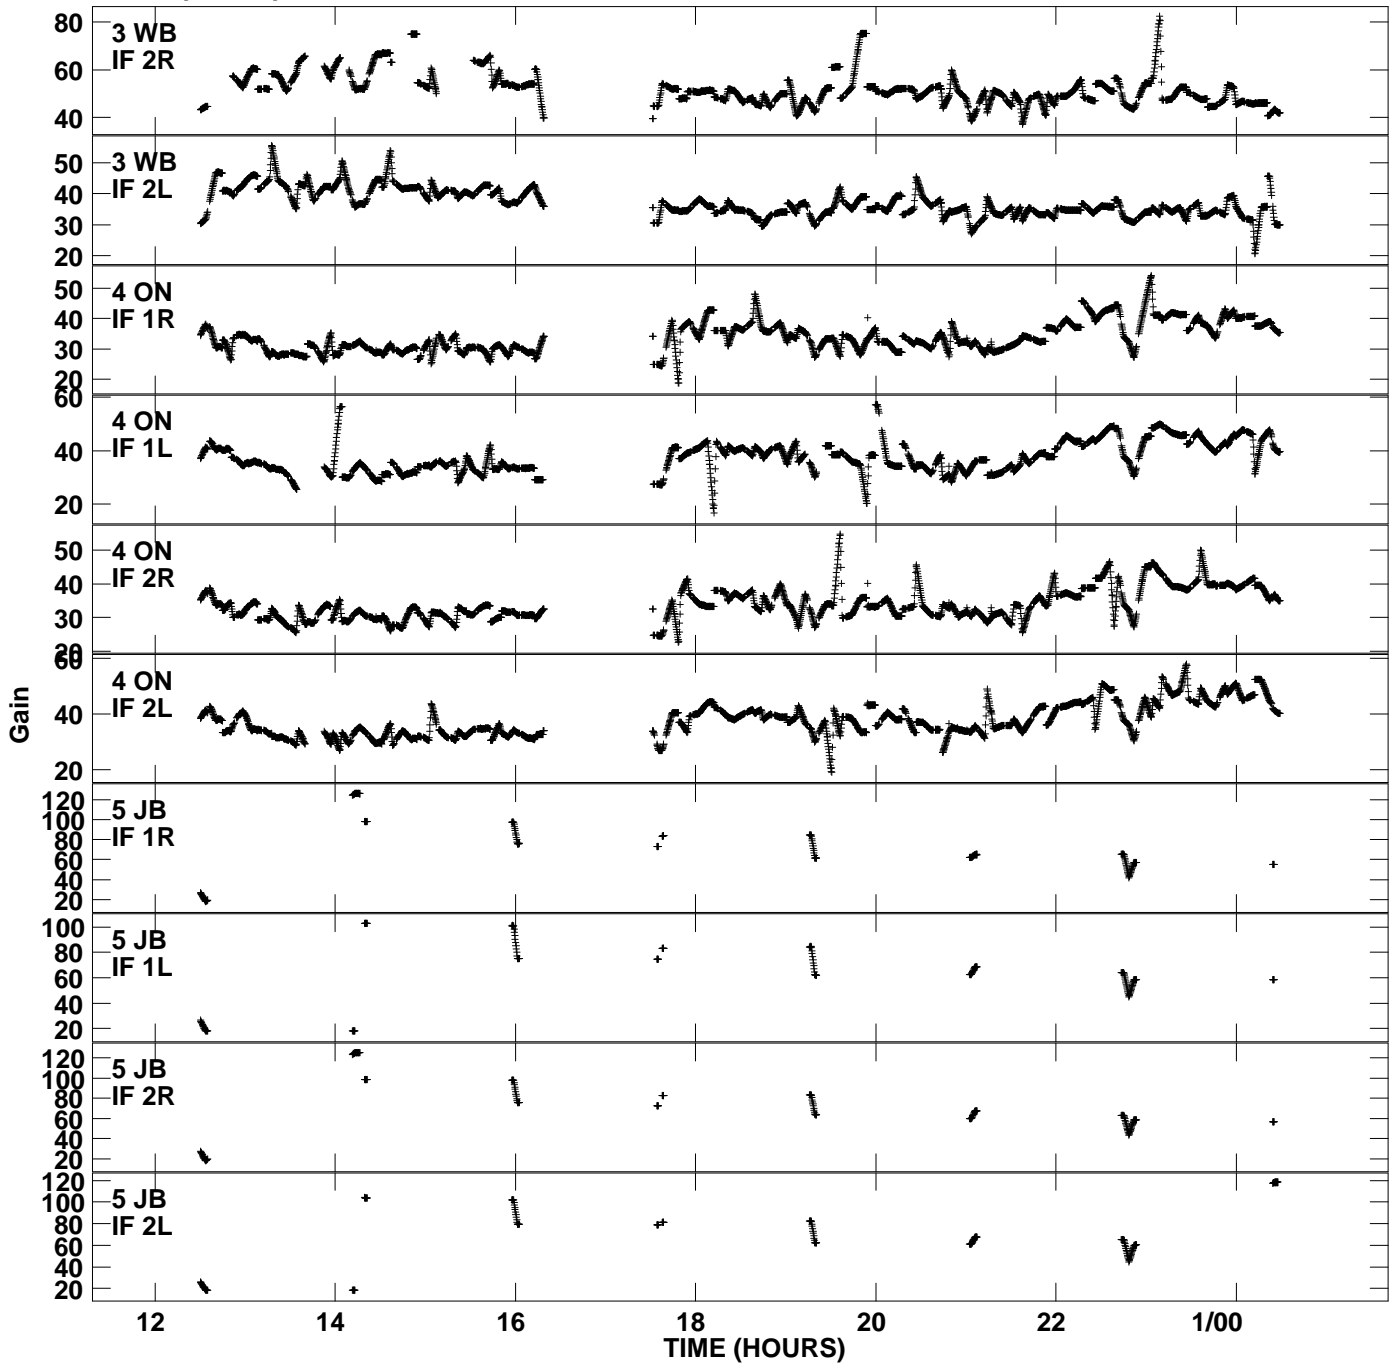

Plot file version 1 created 31-MAY-2006 22:02:30  
 Gain amp vs UTC time for EM058A\_1.TMP.1  
 CL 4 Rpol & Lpol IF 1 - 2

Plot file version 2 created 31-MAY-2006 22:02:30  
Gain amp vs UTC time for EM058A\_1.TMP.1  
CL 4 Rpol & Lpol IF 1 - 2

Plot file version 3 created 31-MAY-2006 22:02:30  
Gain amp vs UTC time for EM058A\_1.TMP.1  
CL 4 Rpol & Lpol IF 1 - 2

Plot file version 4 created 31-MAY-2006 22:02:30  
Gain amp vs UTC time for EM058A\_1.TMP.1  
CL 4 Rpol & Lpol IF 1 - 2