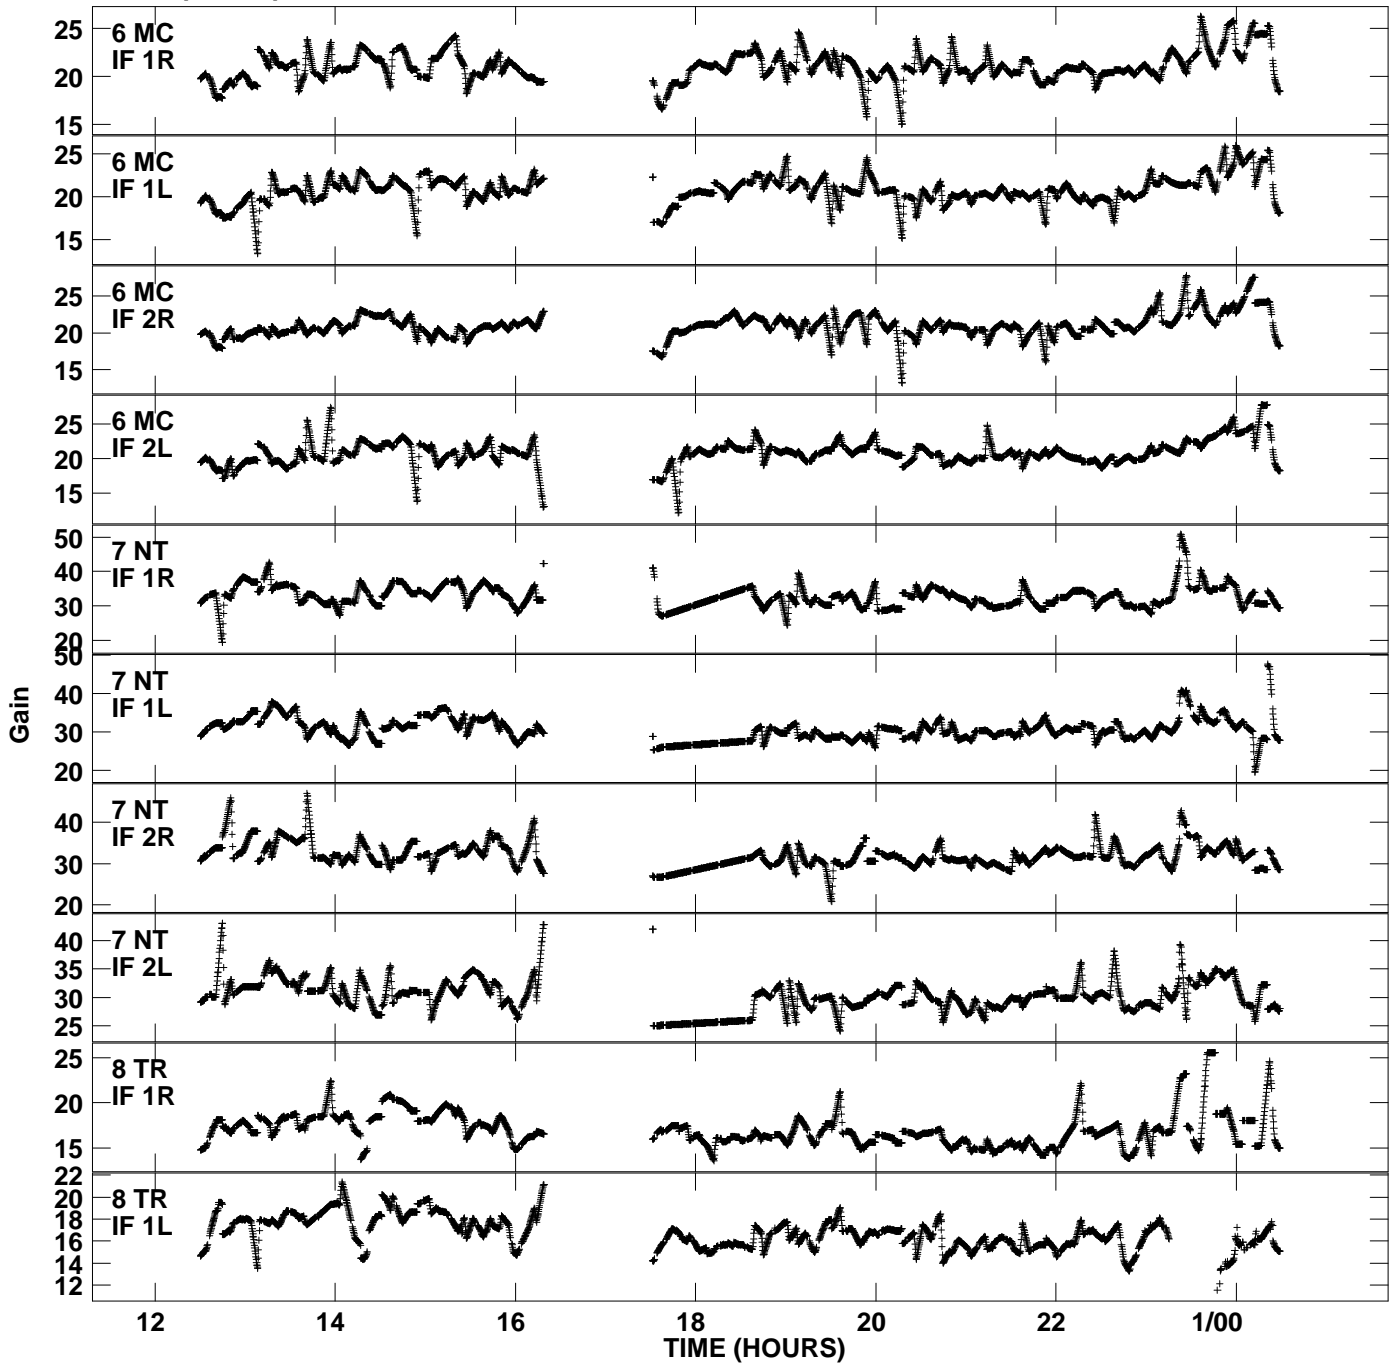

Plot file version 1 created 31-MAY-2006 22:02:30  
 Gain amp vs UTC time for EM058A\_1.TMP.1  
 CL 4 Rpol & Lpol IF 1 - 2

Plot file version 2 created 31-MAY-2006 22:02:30  
Gain amp vs UTC time for EM058A\_1.TMP.1  
CL 4 Rpol & Lpol IF 1 - 2

Plot file version 3 created 31-MAY-2006 22:02:30  
Gain amp vs UTC time for EM058A\_1.TMP.1  
CL 4 Rpol & Lpol IF 1 - 2

Plot file version 4 created 31-MAY-2006 22:02:30  
Gain amp vs UTC time for EM058A\_1.TMP.1  
CL 4 Rpol & Lpol IF 1 - 2