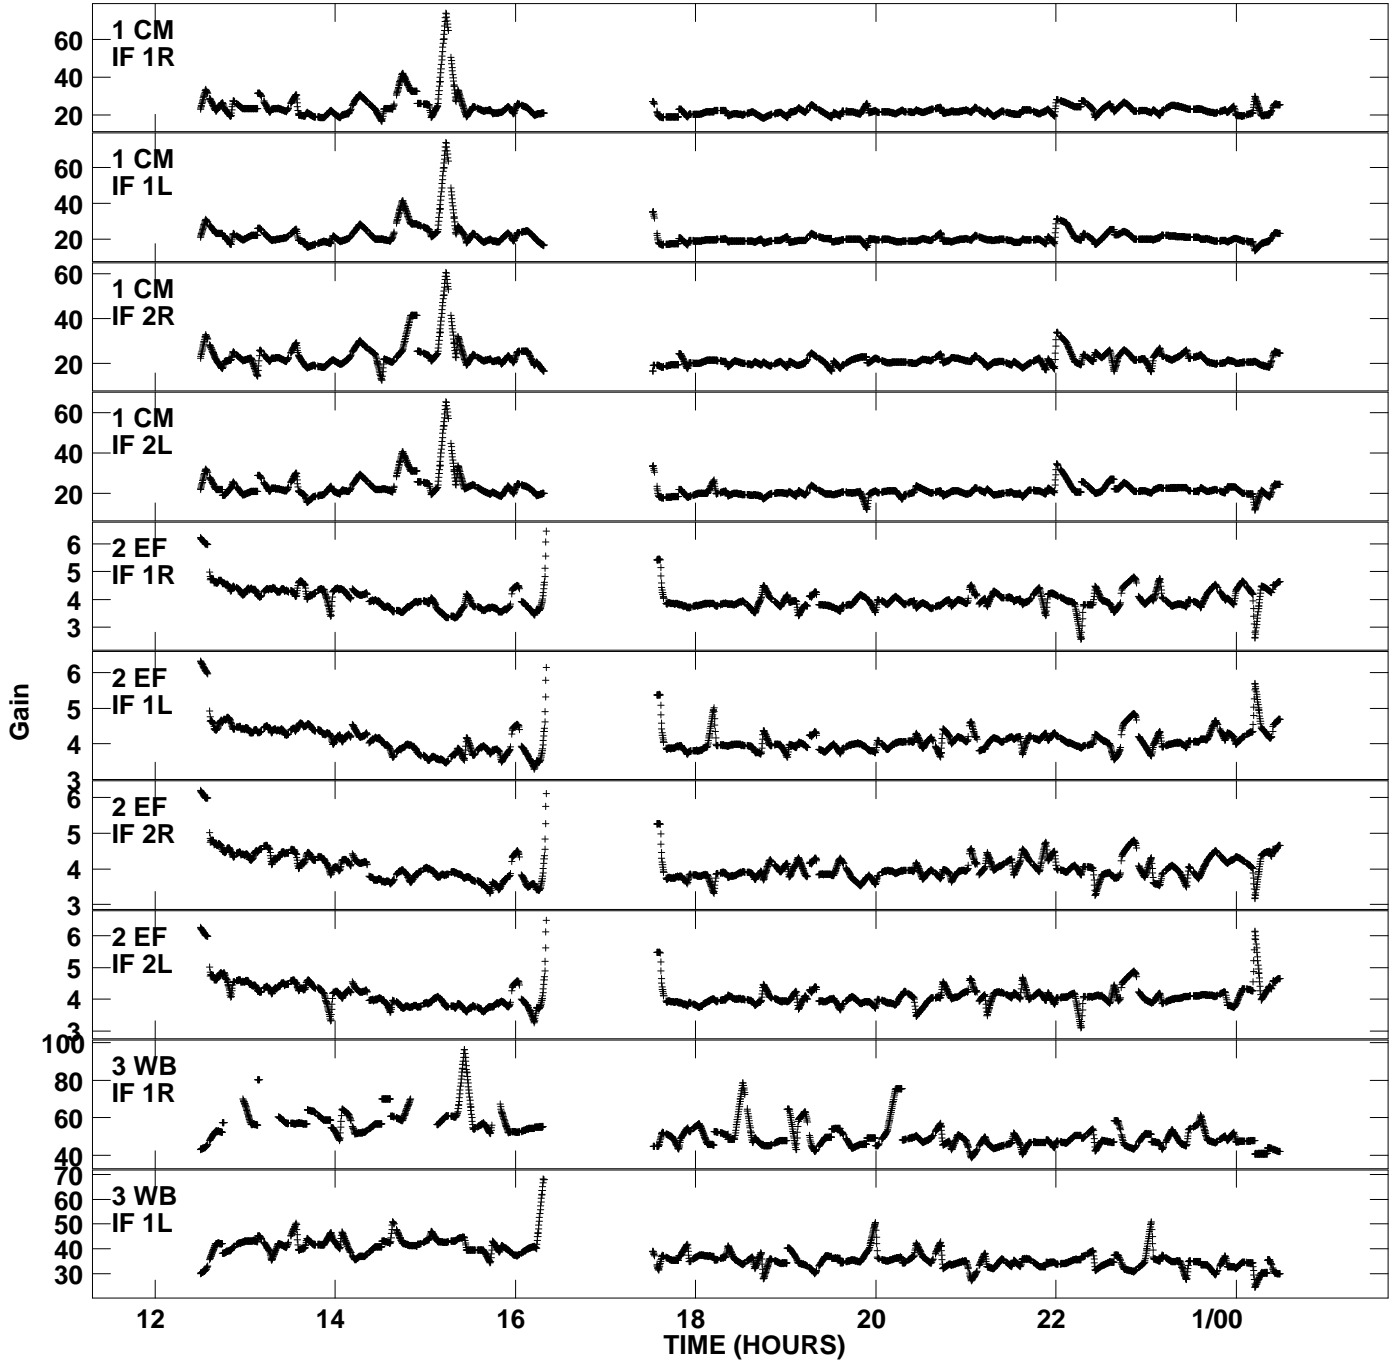

Plot file version 1 created 31-MAY-2006 22:02:30  
 Gain amp vs UTC time for EM058A\_1.TMP.1  
 CL 4 Rpol & Lpol IF 1 - 2

Plot file version 2 created 31-MAY-2006 22:02:30  
Gain amp vs UTC time for EM058A\_1.TMP.1  
CL 4 Rpol & Lpol IF 1 - 2

Plot file version 3 created 31-MAY-2006 22:02:30  
Gain amp vs UTC time for EM058A\_1.TMP.1  
CL 4 Rpol & Lpol IF 1 - 2

Plot file version 4 created 31-MAY-2006 22:02:30  
Gain amp vs UTC time for EM058A\_1.TMP.1  
CL 4 Rpol & Lpol IF 1 - 2