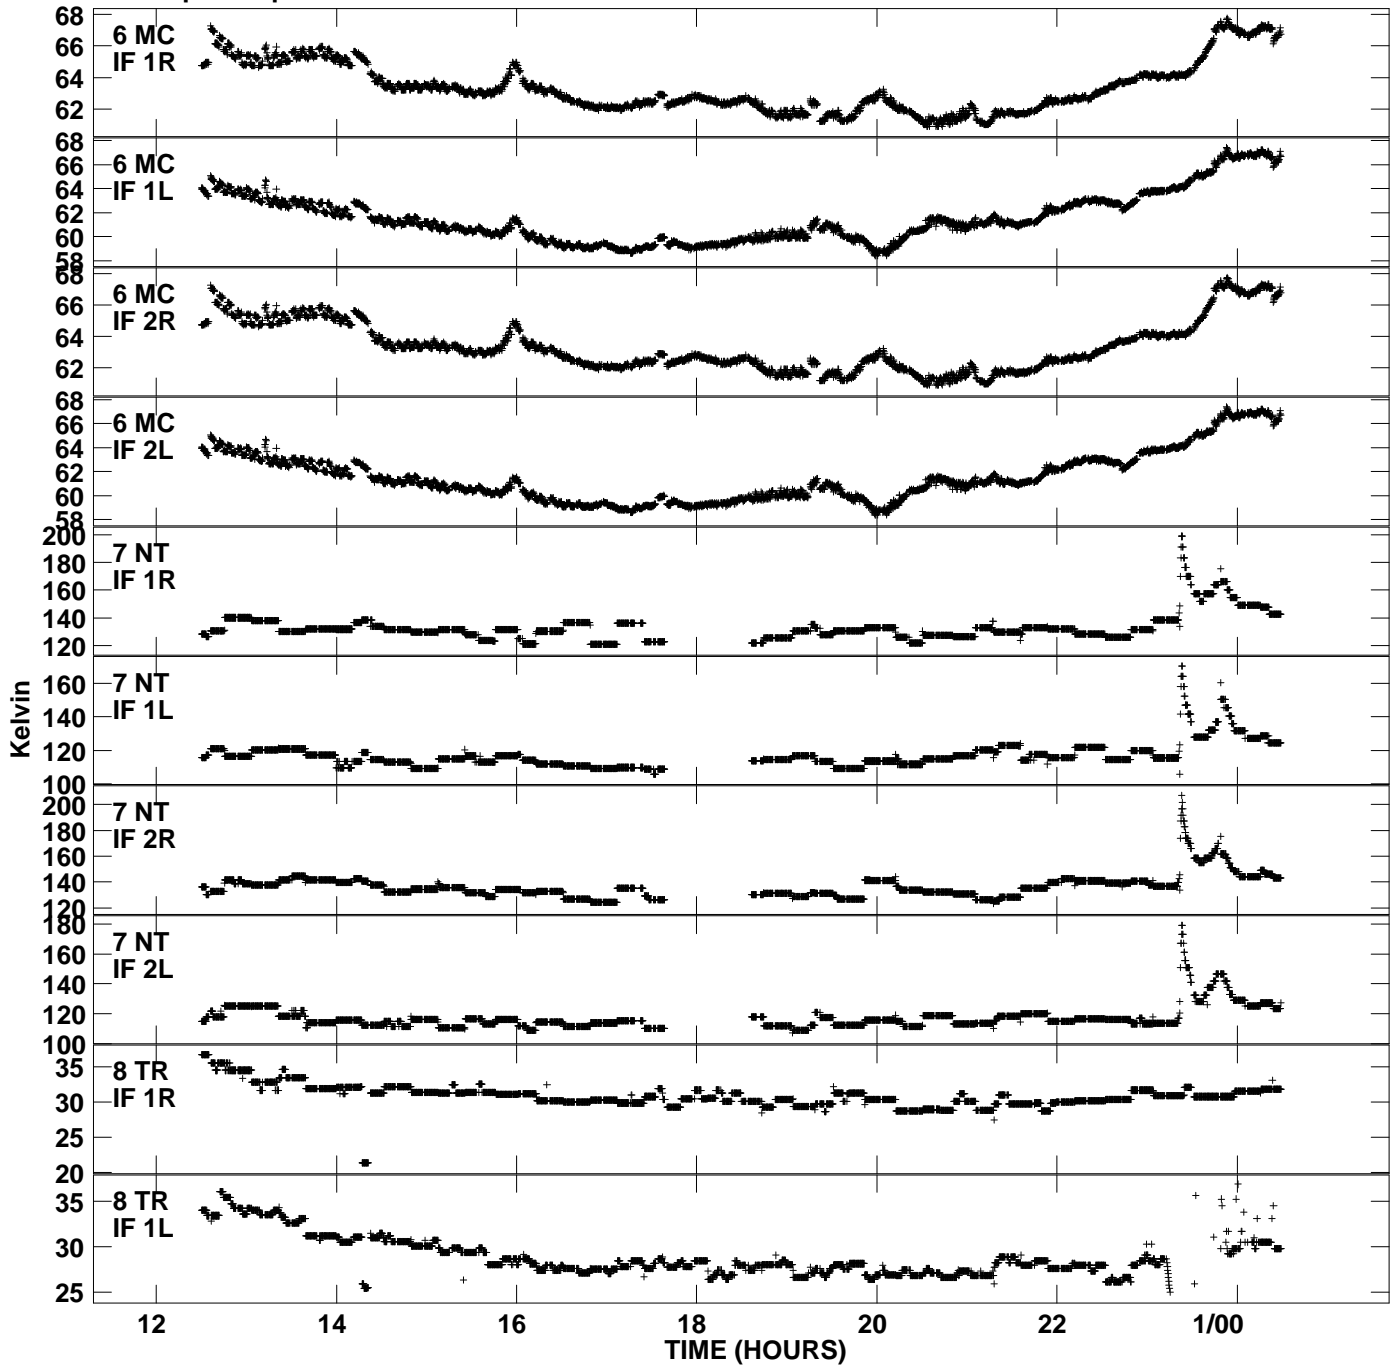

Plot file version 1 created 31-MAY-2006 15:16:37
Tsys vs UTC time for EM058A_1.UVDATA.1
TY 1 Rpol & Lpol IF 1 - 2

Plot file version 2 created 31-MAY-2006 15:16:37
Tsys vs UTC time for EM058A_1.UVDATA.1
TY 1 Rpol & Lpol IF 1 - 2

Plot file version 3 created 31-MAY-2006 15:16:37
Tsyst vs UTC time for EM058A_1.UVDATA.1
TY 1 Rpol & Lpol IF 1 - 2

Plot file version 4 created 31-MAY-2006 15:16:37
Tsys vs UTC time for EM058A_1.UVDATA.1
TY 1 Rpol & Lpol IF 1 - 2