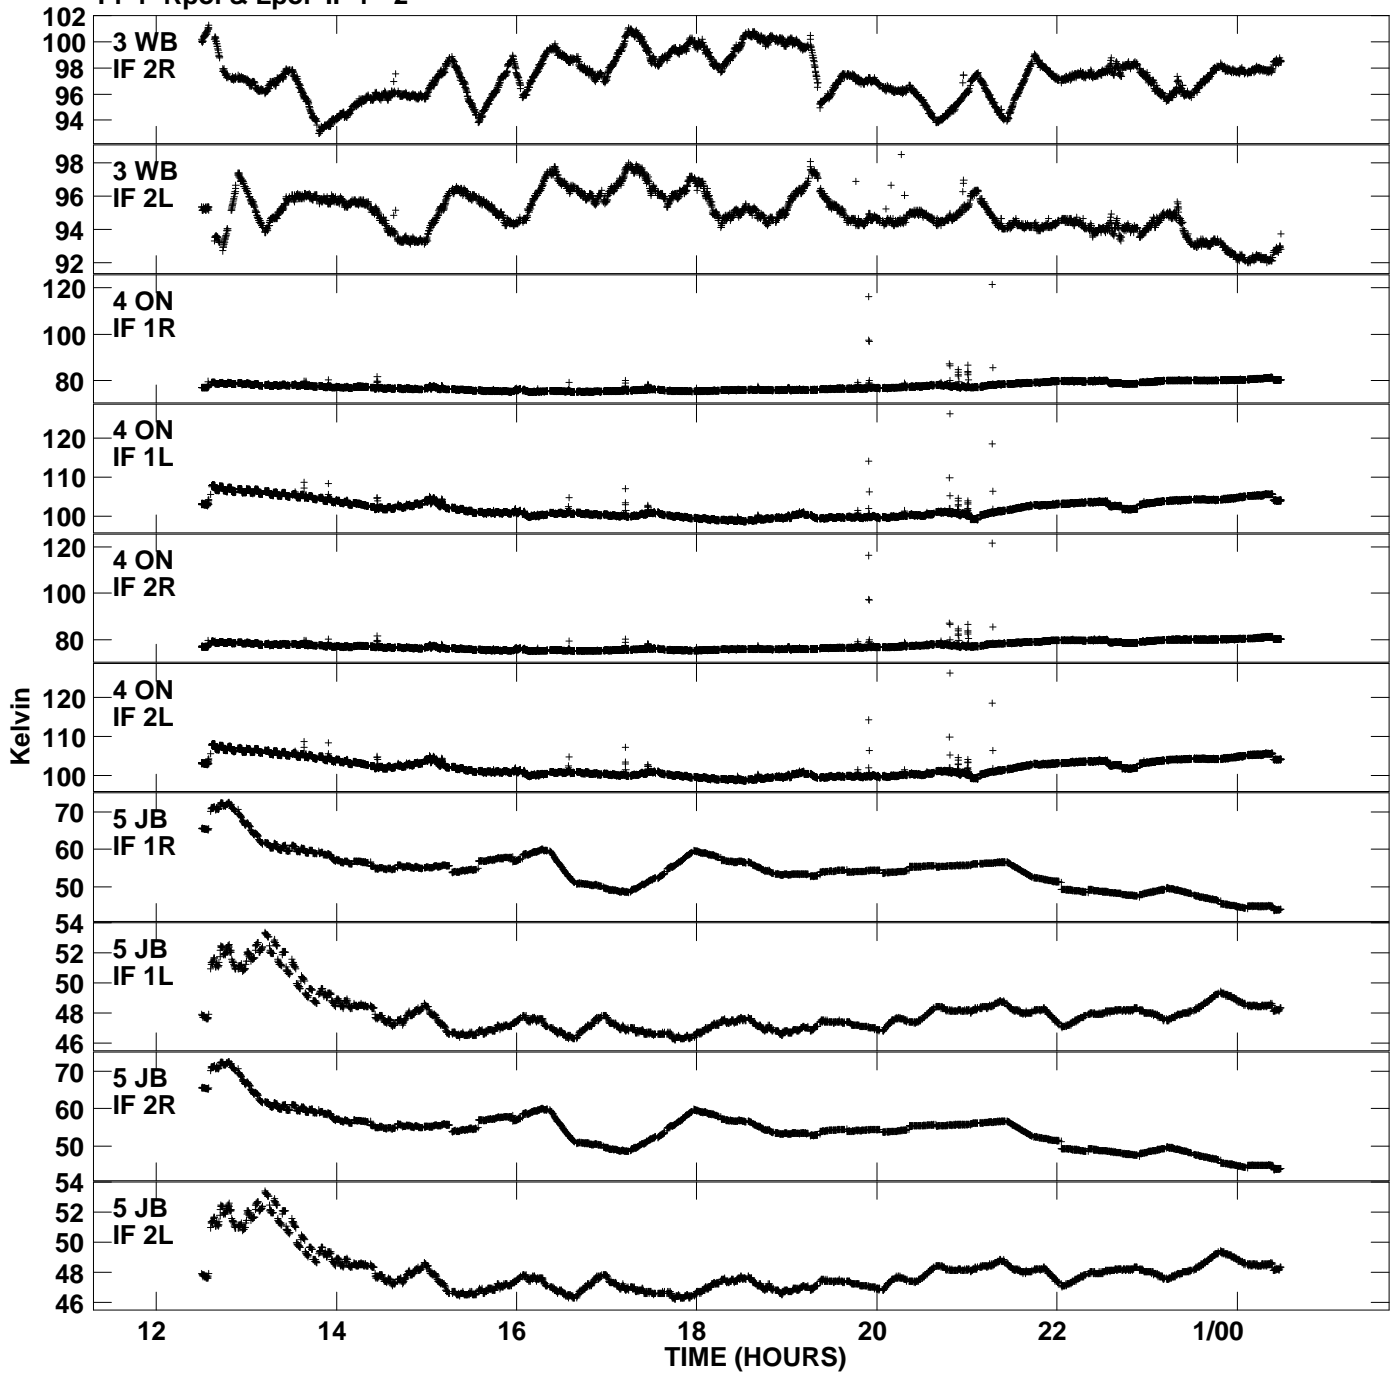

Plot file version 1 created 31-MAY-2006 15:16:37
Tsys vs UTC time for EM058A_1.UVDATA.1
TY 1 Rpol & Lpol IF 1 - 2

Plot file version 2 created 31-MAY-2006 15:16:37
Tsys vs UTC time for EM058A_1.UVDATA.1
TY 1 Rpol & Lpol IF 1 - 2

Plot file version 3 created 31-MAY-2006 15:16:37
Tsyst vs UTC time for EM058A_1.UVDATA.1
TY 1 Rpol & Lpol IF 1 - 2

Plot file version 4 created 31-MAY-2006 15:16:37
Tsys vs UTC time for EM058A_1.UVDATA.1
TY 1 Rpol & Lpol IF 1 - 2