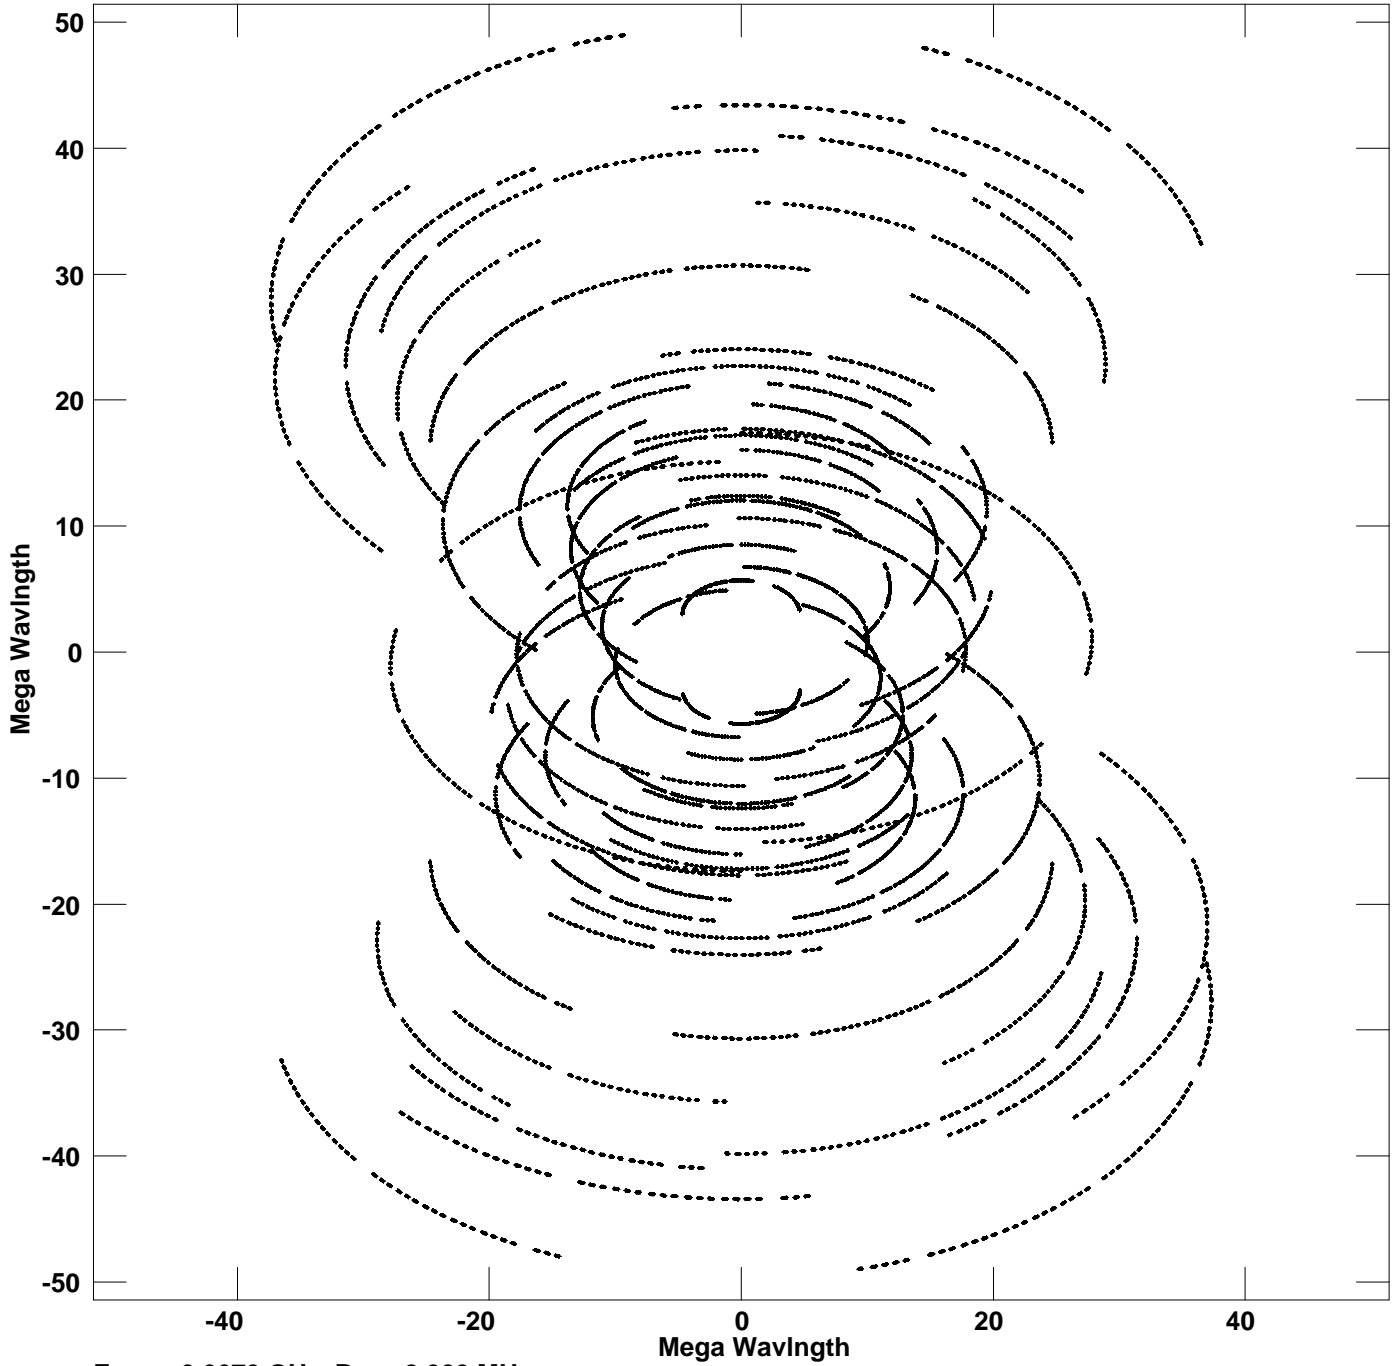

Plot file version 1 created 01-JUN-2006 16:58:19
V vs U for 05358+35.MULTI.1 Source:05358+35
Ants * - * Stokes I IF# 1 Chan# 1

Freq = 6.6670 GHz, Bw = 2.000 MHz