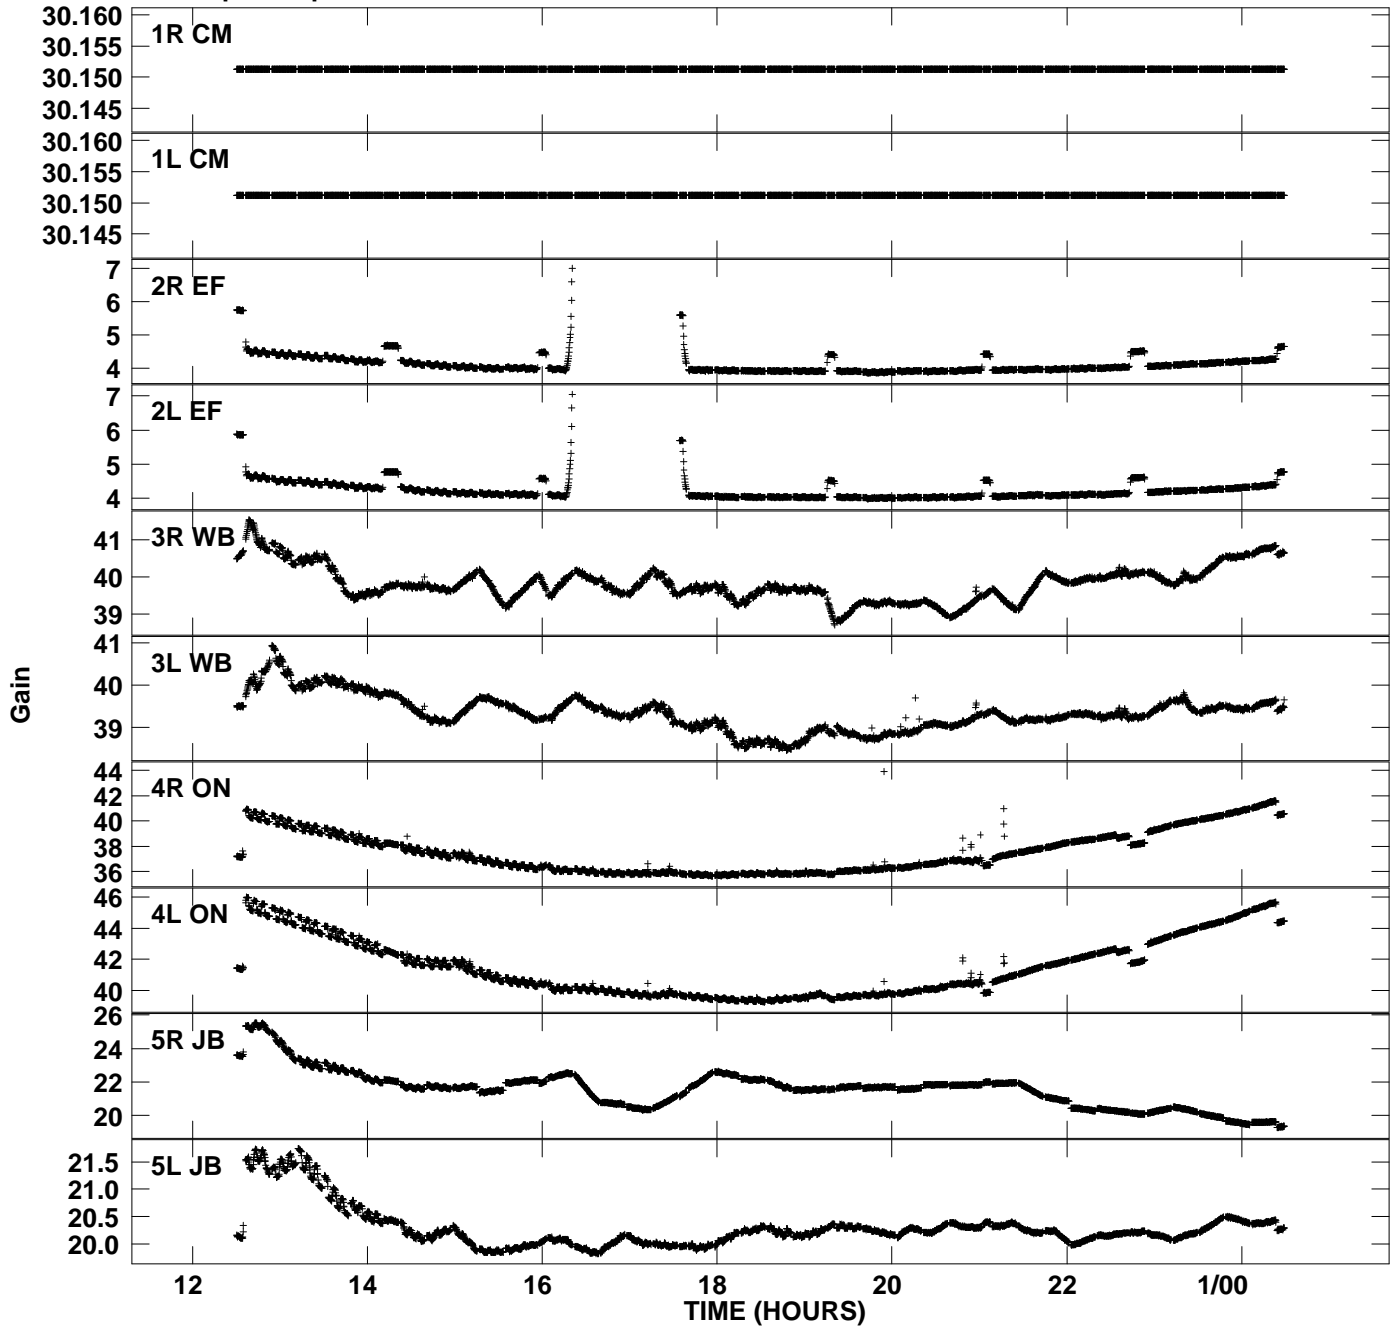

Plot file version 1 created 01-JUN-2006 10:17:40
Gain amp vs UTC time for EM058A_2.UVDATA.1
CL 2 Rpol & Lpol IF 1

Plot file version 2 created 01-JUN-2006 10:17:40
Gain amp vs UTC time for EM058A_2.UVDATA.1
CL 2 Rpol & Lpol IF 1