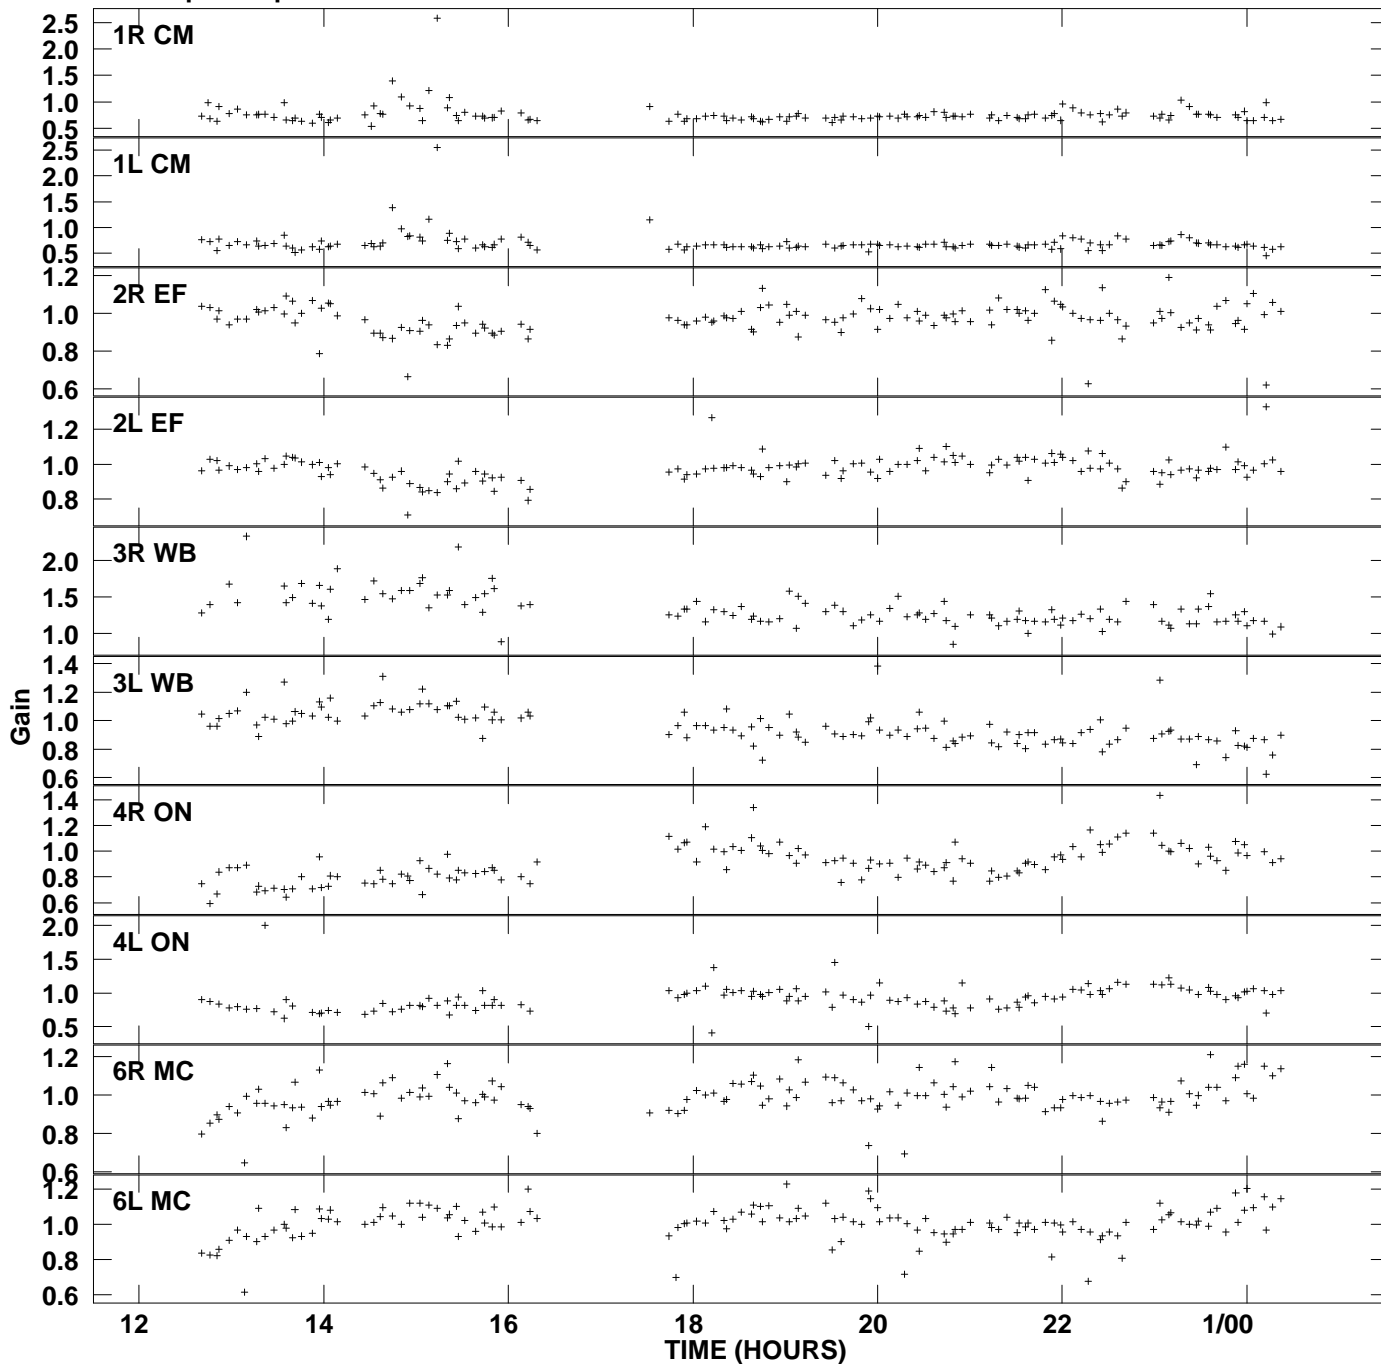

Plot file version 1 created 01-JUN-2006 16:56:21
Gain amp vs UTC time for J0530+3723.MULTI.1
SN 2 Rpol & Lpol IF 1

Plot file version 2 created 01-JUN-2006 16:56:21
Gain amp vs UTC time for J0530+3723.MULTI.1
SN 2 Rpol & Lpol IF 1