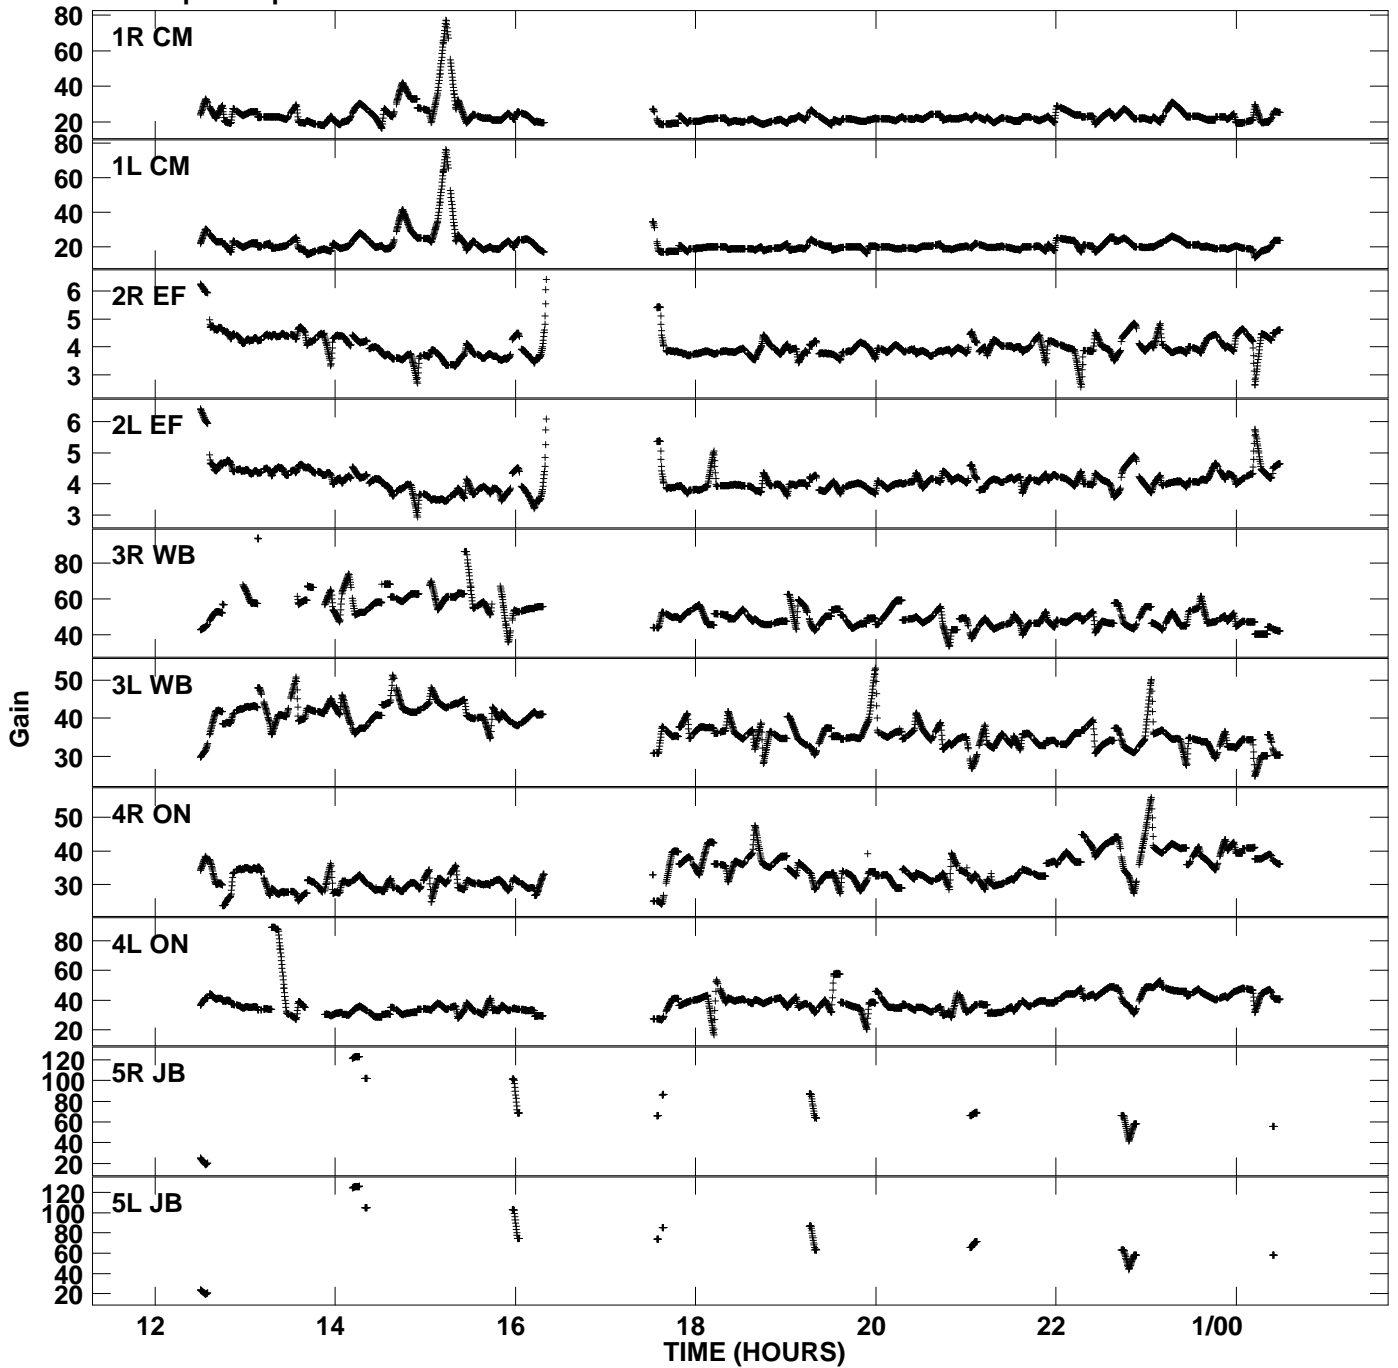

Plot file version 1 created 01-JUN-2006 16:59:19
Gain amp vs UTC time for EM058A_2.TMP.1
CL 4 Rpol & Lpol IF 1

Plot file version 2 created 01-JUN-2006 16:59:19
Gain amp vs UTC time for EM058A_2.TMP.1
CL 4 Rpol & Lpol IF 1