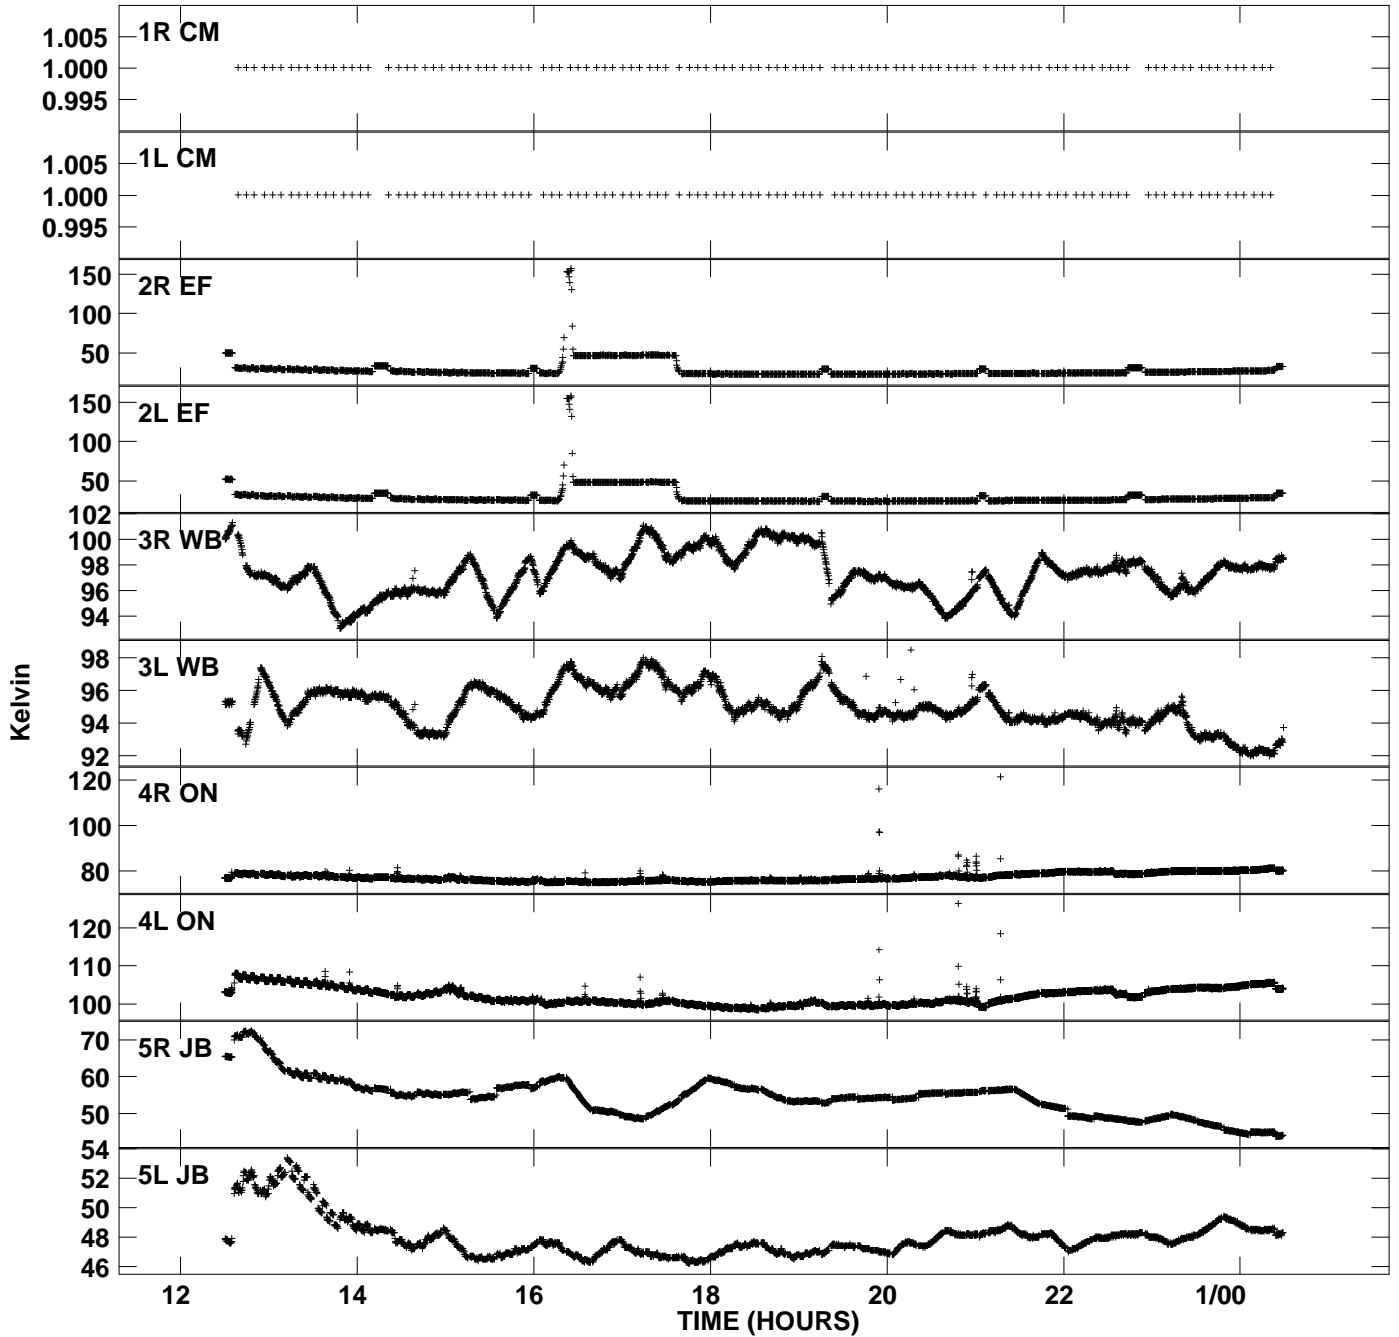

Plot file version 1 created 01-JUN-2006 10:17:33  
Tsys vs UTC time for EM058A\_2.UVDATA.1  
TY 1 Rpol & Lpol IF 1

Plot file version 2 created 01-JUN-2006 10:17:33  
Tsys vs UTC time for EM058A\_2.UVDATA.1  
TY 1 Rpol & Lpol IF 1