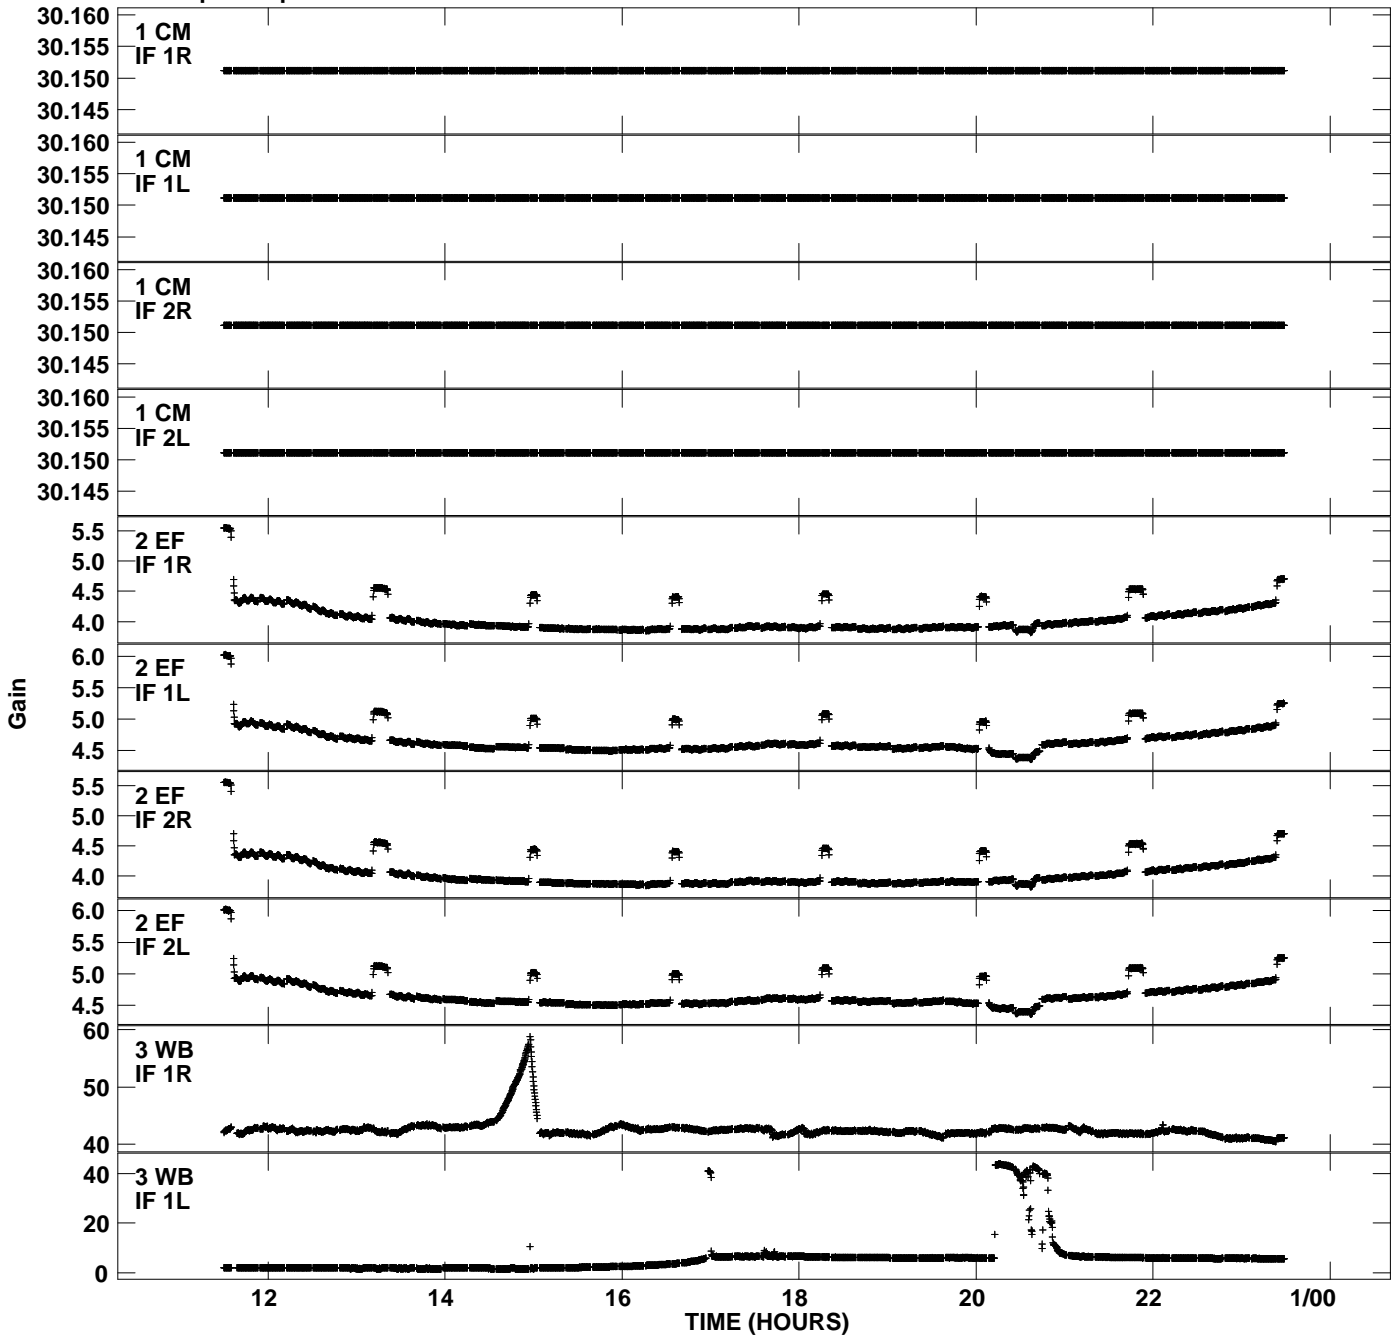

Plot file version 1 created 27-MAY-2008 18:39:19
Gain amp vs UTC time for EM058B_1.UVDATA.1
CL 2 Rpol & Lpol IF 1 - 2

Plot file version 2 created 27-MAY-2008 18:39:19
Gain amp vs UTC time for EM058B_1.UVDATA.1
CL 2 Rpol & Lpol IF 1 - 2

Plot file version 3 created 27-MAY-2008 18:39:19
Gain amp vs UTC time for EM058B_1.UVDATA.1
CL 2 Rpol & Lpol IF 1 - 2