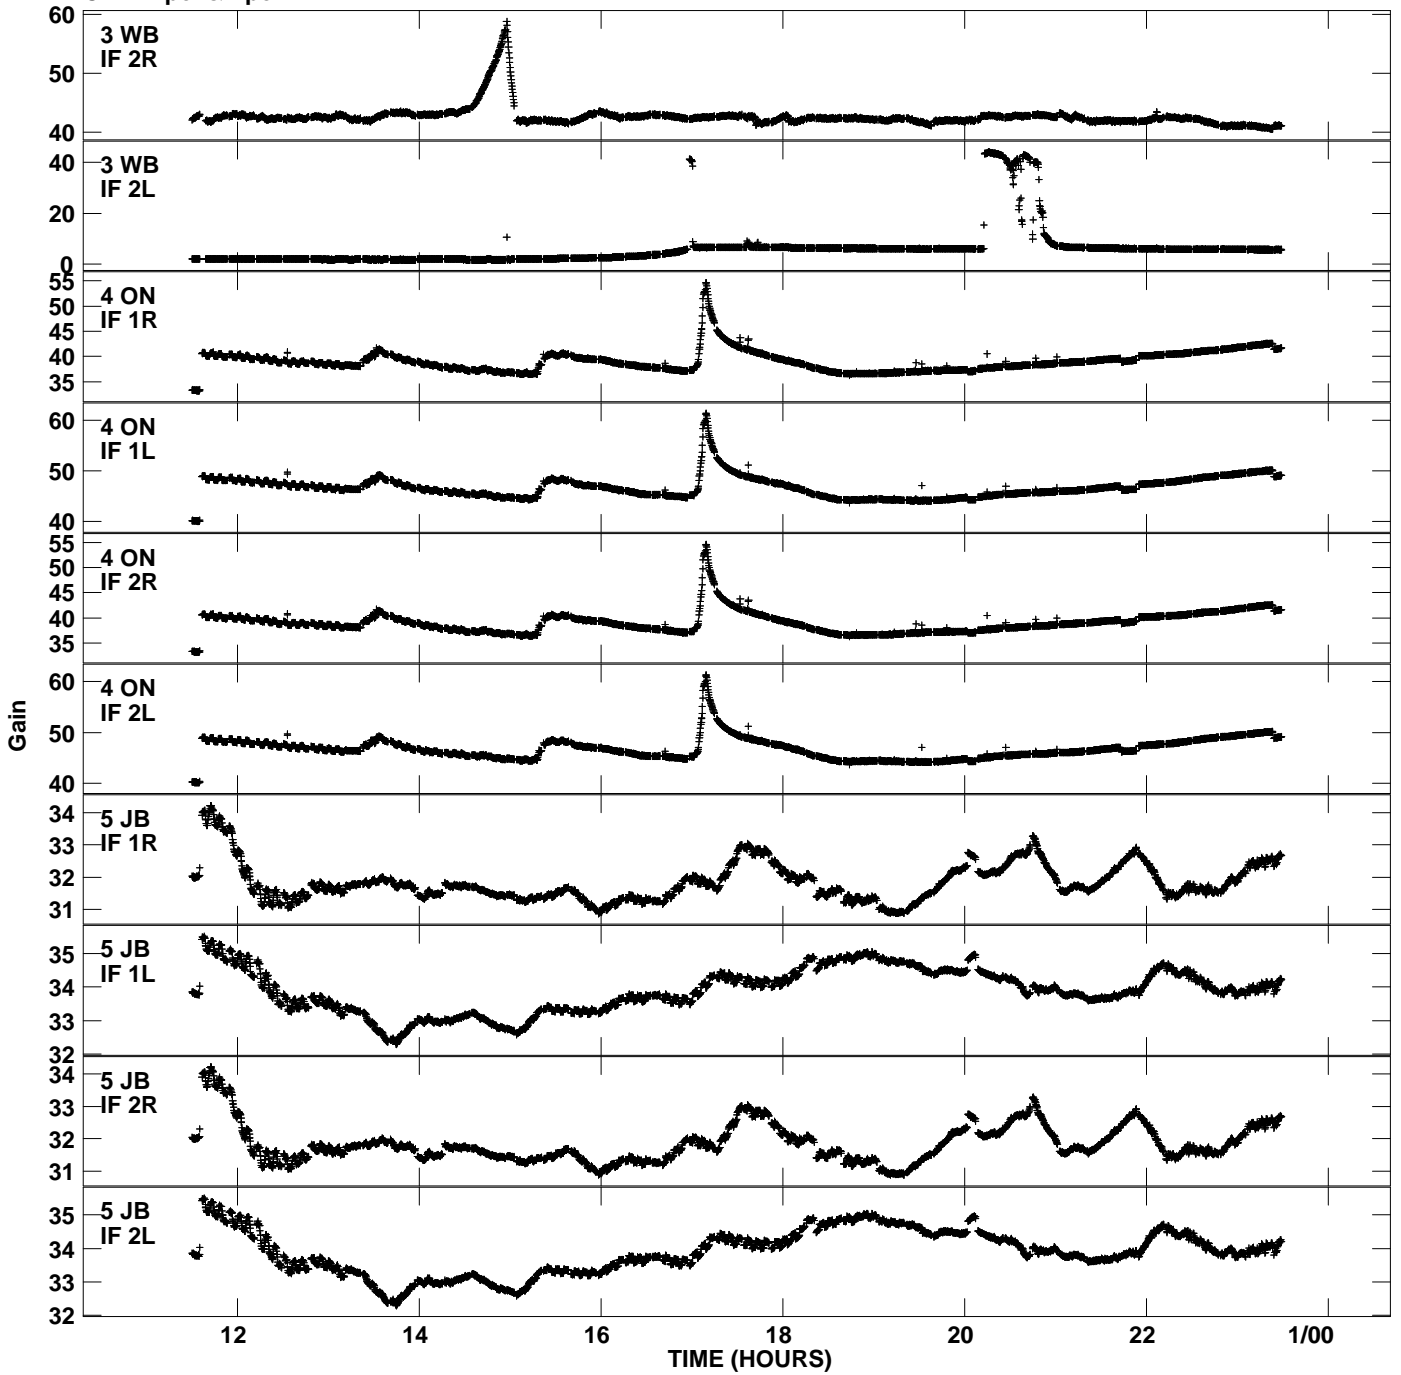

Plot file version 1 created 27-MAY-2008 18:39:19
Gain amp vs UTC time for EM058B_1.UVDATA.1
CL 2 Rpol & Lpol IF 1 - 2

Plot file version 2 created 27-MAY-2008 18:39:19
Gain amp vs UTC time for EM058B_1.UVDATA.1
CL 2 Rpol & Lpol IF 1 - 2

Plot file version 3 created 27-MAY-2008 18:39:19
Gain amp vs UTC time for EM058B_1.UVDATA.1
CL 2 Rpol & Lpol IF 1 - 2