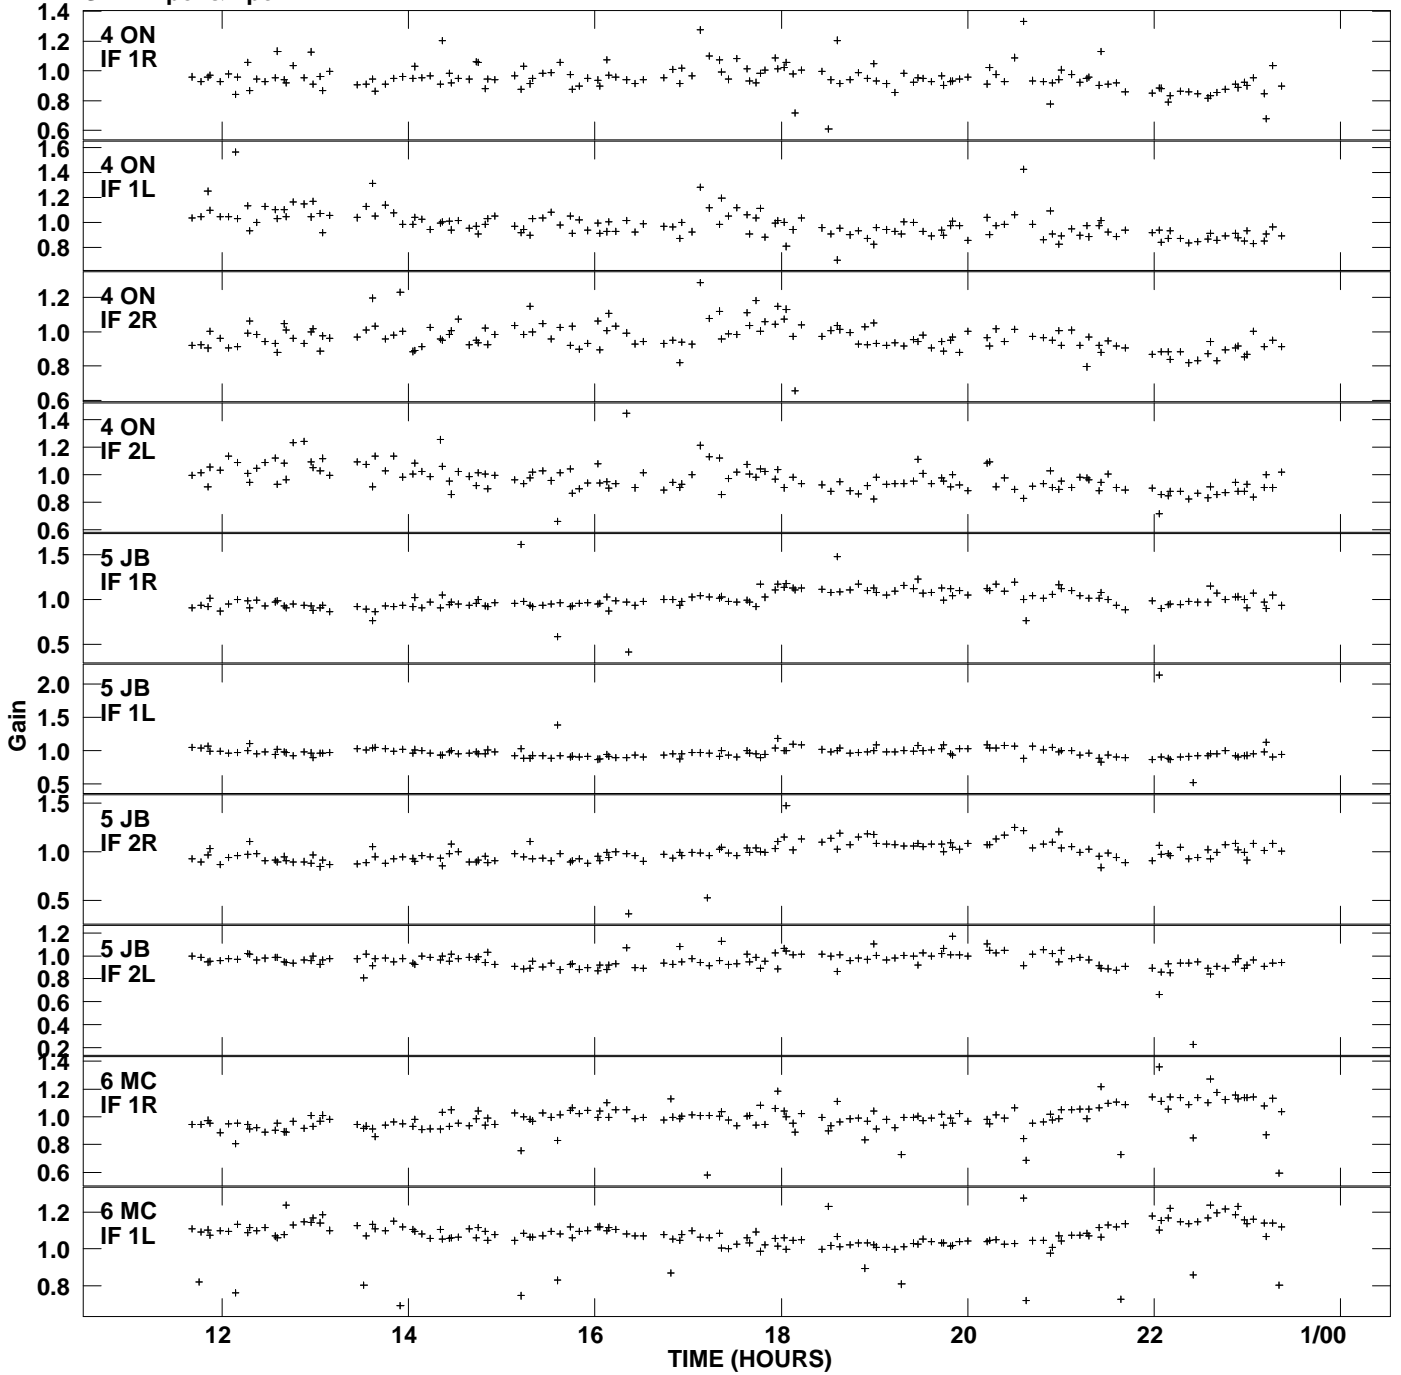

Plot file version 1 created 27-MAY-2008 20:51:21
Gain amp vs UTC time for J0530+3723.MULTI.1
SN 2 Rpol & Lpol IF 1 - 2

Plot file version 2 created 27-MAY-2008 20:51:21
Gain amp vs UTC time for J0530+3723.MULTI.1
SN 2 Rpol & Lpol IF 1 - 2

Plot file version 3 created 27-MAY-2008 20:51:21
Gain amp vs UTC time for J0530+3723.MULTI.1
SN 2 Rpol & Lpol IF 1 - 2