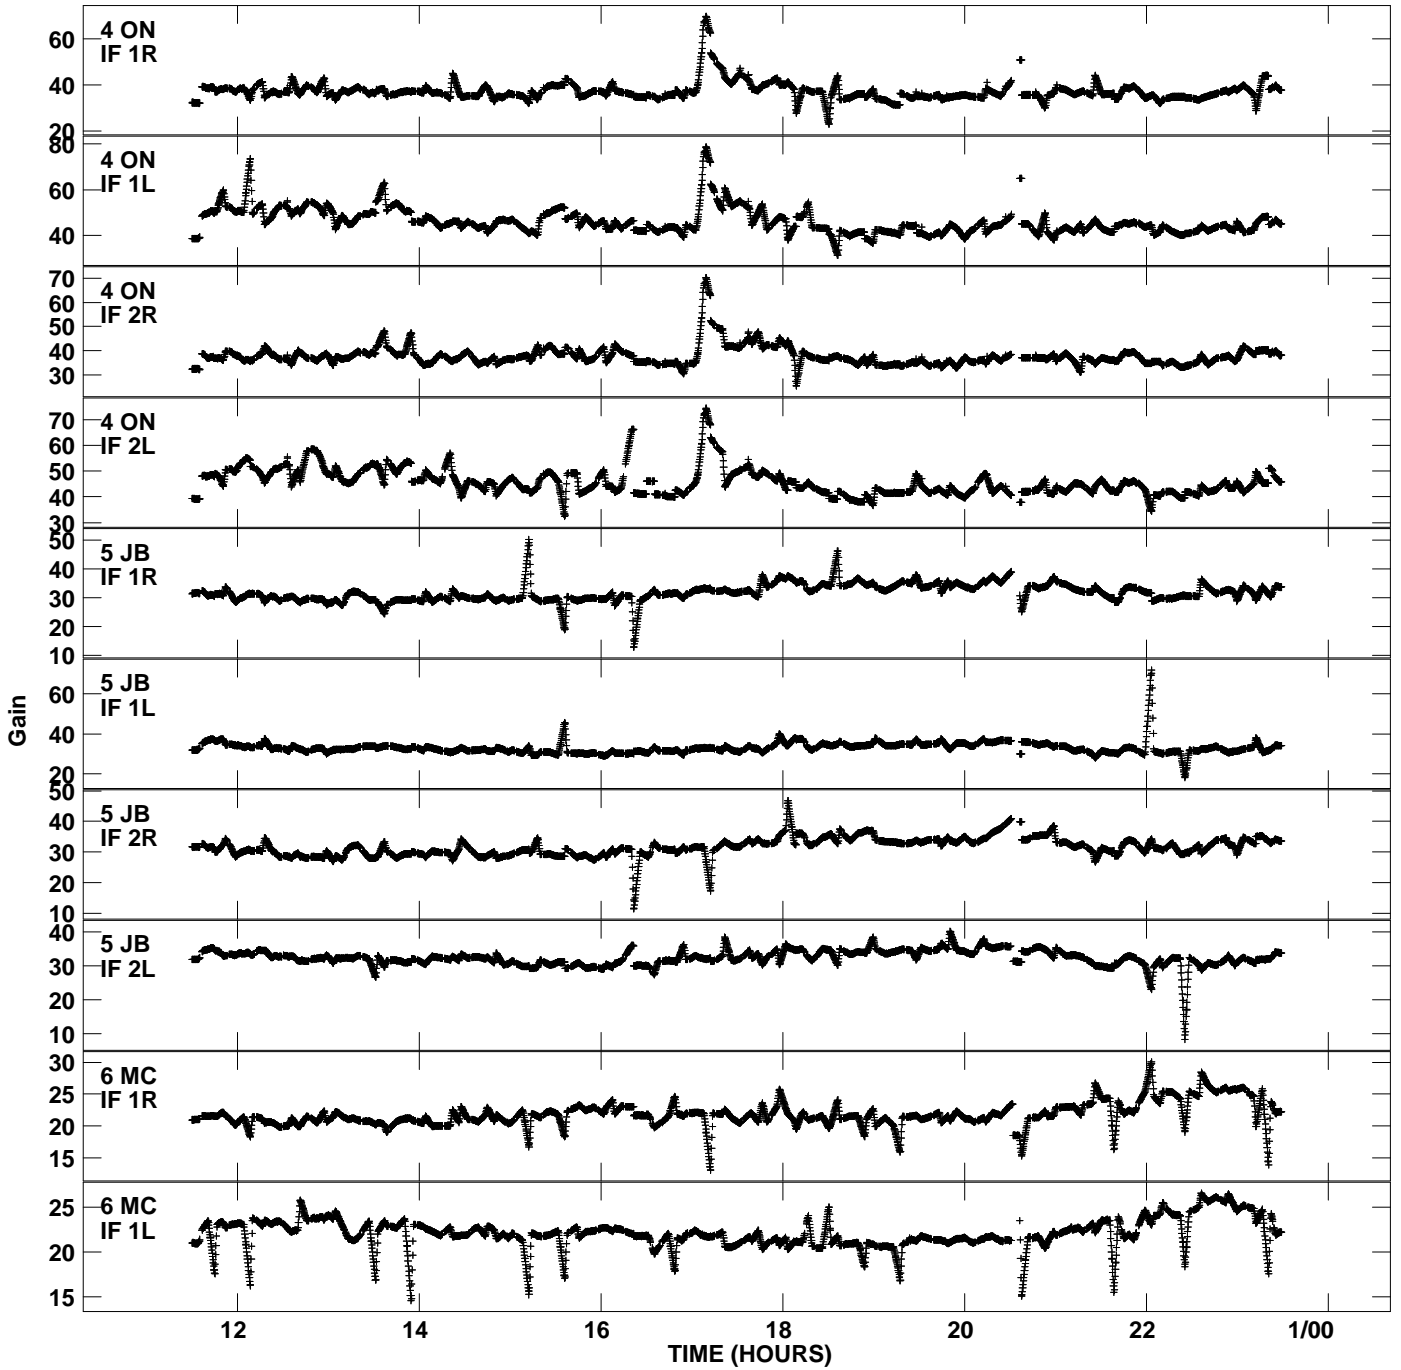

Plot file version 1 created 27-MAY-2008 20:56:10
Gain amp vs UTC time for EM058B_1.TMP.1
CL 4 Rpol & Lpol IF 1 - 2

Plot file version 2 created 27-MAY-2008 20:56:10
Gain amp vs UTC time for EM058B_1.TMP.1
CL 4 Rpol & Lpol IF 1 - 2

Plot file version 3 created 27-MAY-2008 20:56:10
Gain amp vs UTC time for EM058B_1.TMP.1
CL 4 Rpol & Lpol IF 1 - 2