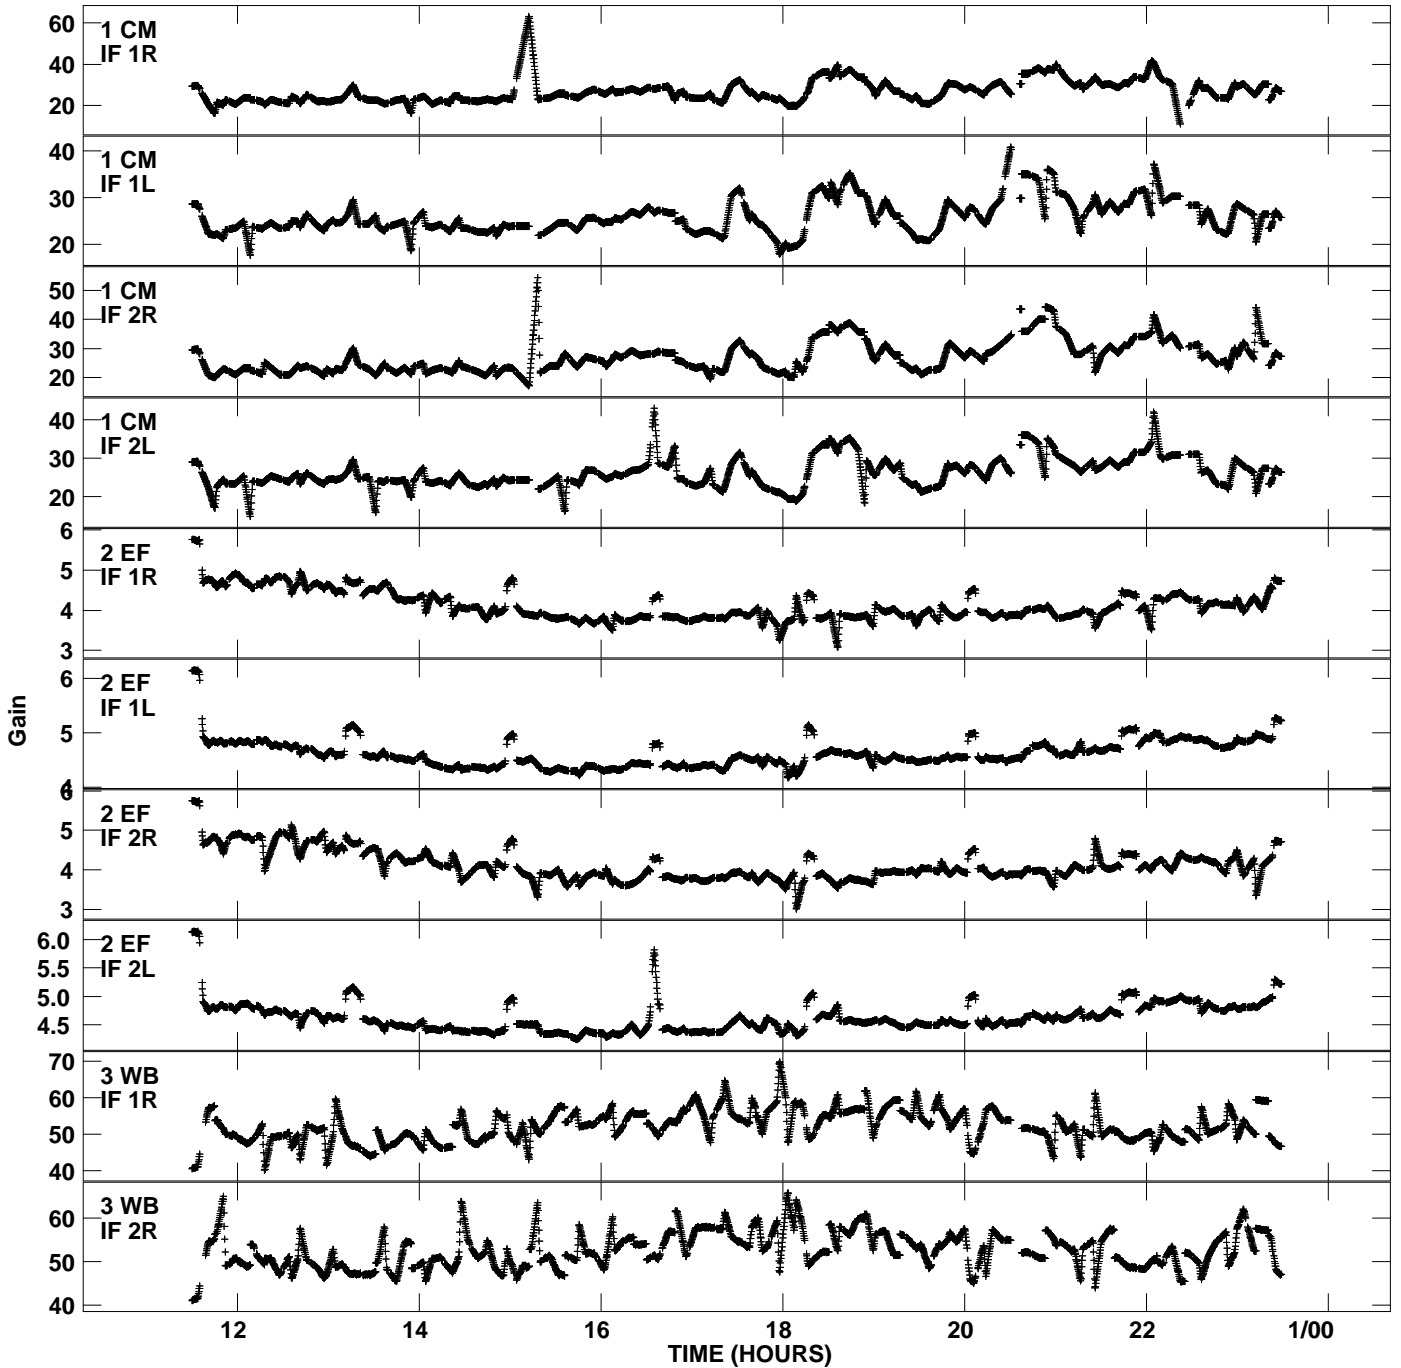

Plot file version 1 created 27-MAY-2008 20:56:10
Gain amp vs UTC time for EM058B_1.TMP.1
CL 4 Rpol & Lpol IF 1 - 2

Plot file version 2 created 27-MAY-2008 20:56:10
Gain amp vs UTC time for EM058B_1.TMP.1
CL 4 Rpol & Lpol IF 1 - 2

Plot file version 3 created 27-MAY-2008 20:56:10
Gain amp vs UTC time for EM058B_1.TMP.1
CL 4 Rpol & Lpol IF 1 - 2