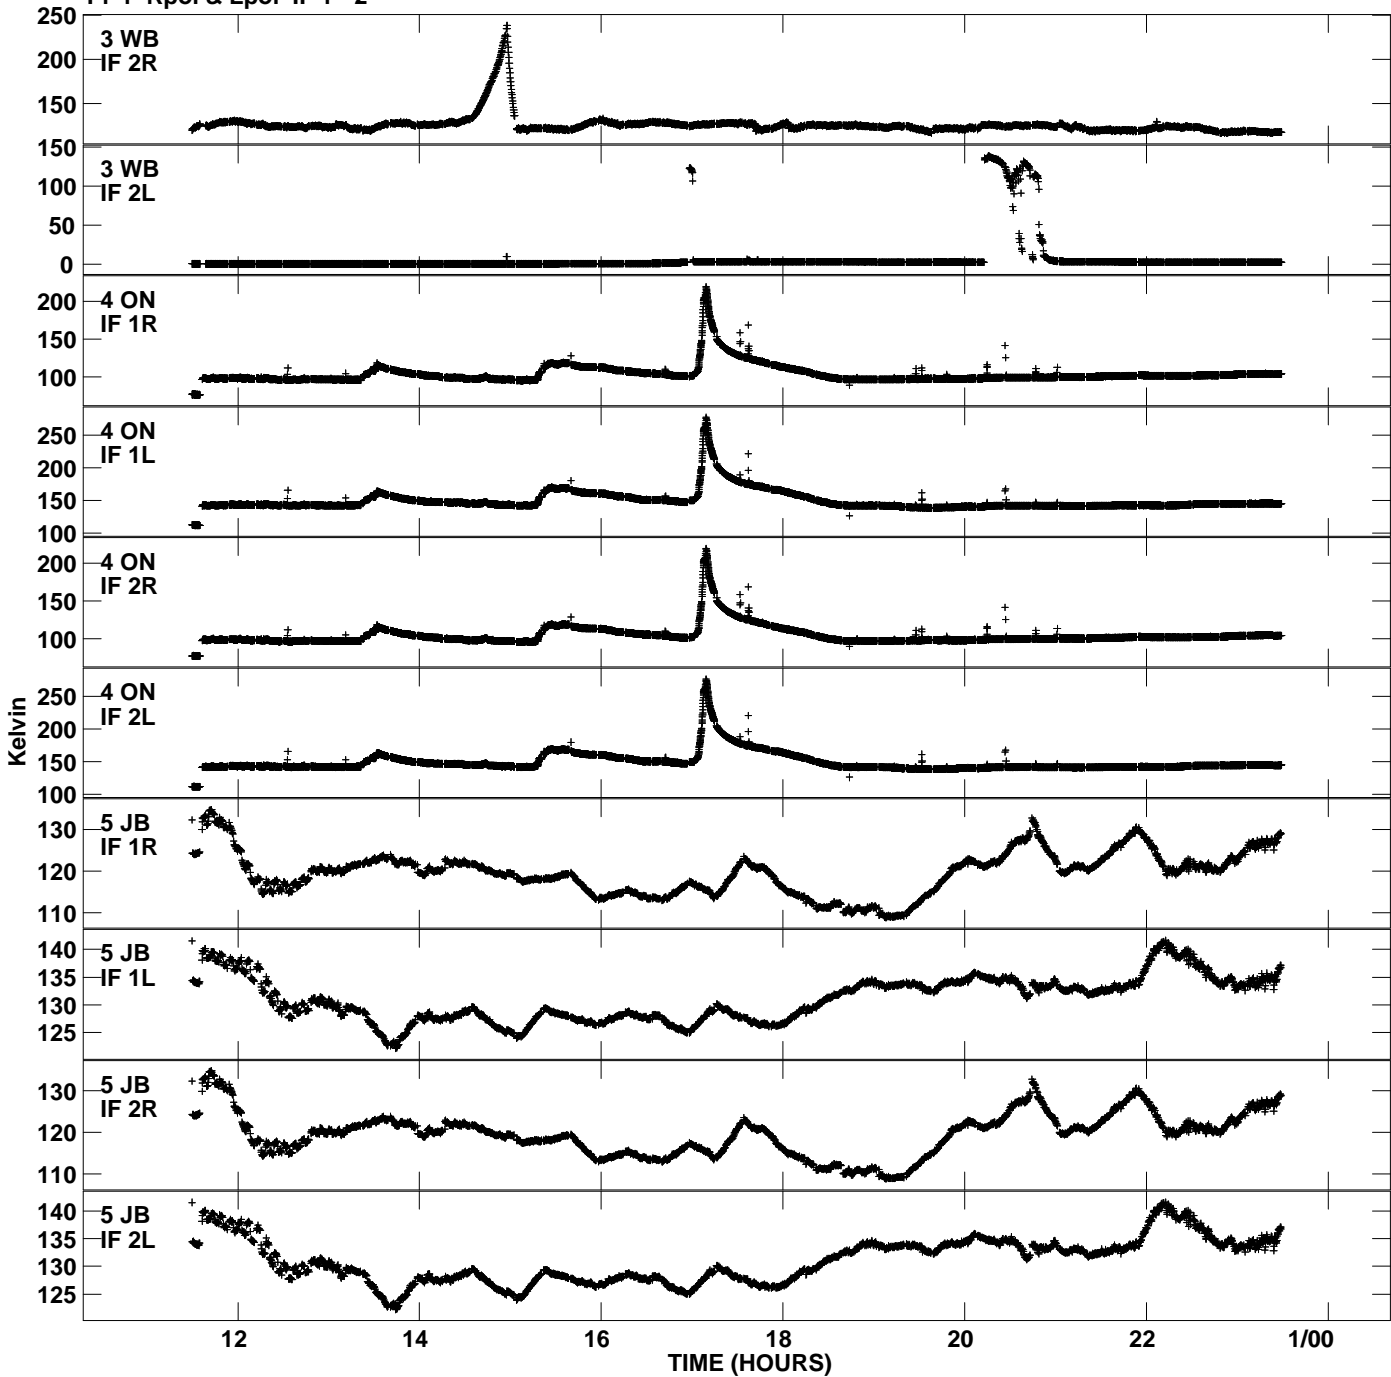

Plot file version 1 created 27-MAY-2008 18:39:11
Tsys vs UTC time for EM058B_1.UVDATA.1
TY 1 Rpol & Lpol IF 1 - 2

Plot file version 2 created 27-MAY-2008 18:39:11
Tsys vs UTC time for EM058B_1.UVDATA.1
TY 1 Rpol & Lpol IF 1 - 2

Plot file version 3 created 27-MAY-2008 18:39:11
Tsyst vs UTC time for EM058B_1.UVDATA.1
TY 1 Rpol & Lpol IF 1 - 2