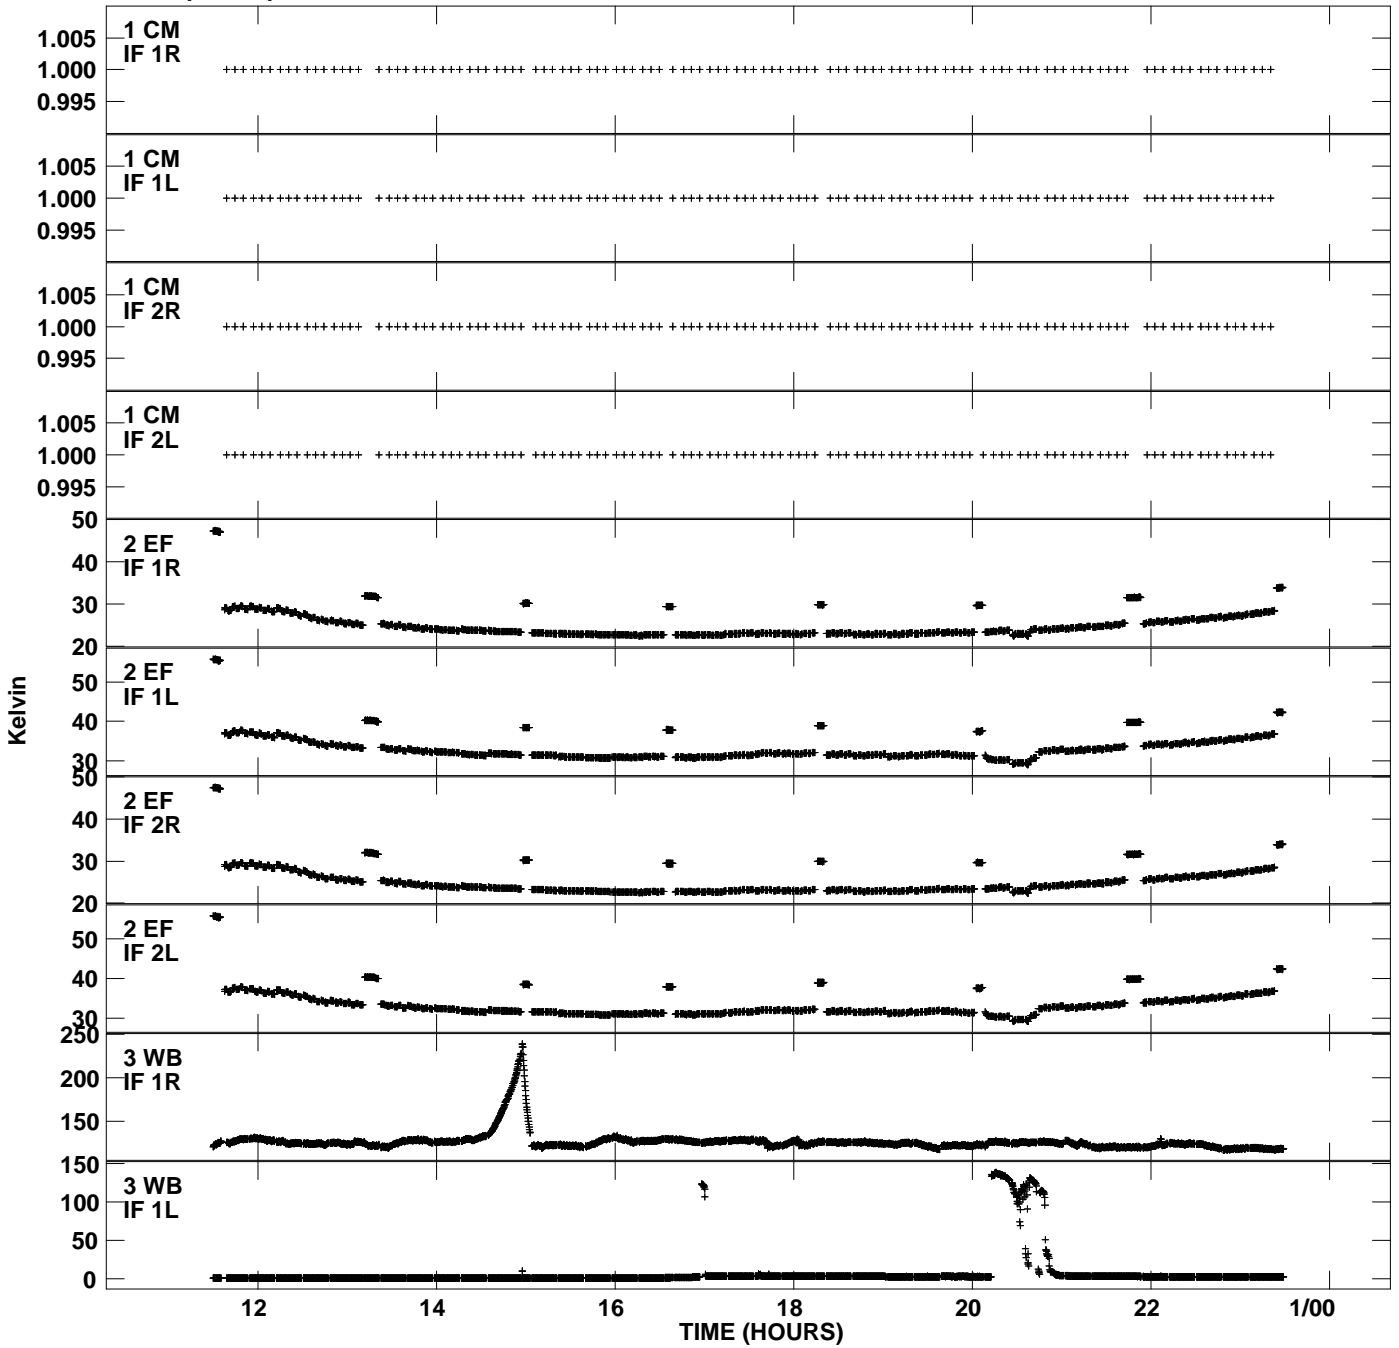

Plot file version 1 created 27-MAY-2008 18:39:11
Tsys vs UTC time for EM058B_1.UVDATA.1
TY 1 Rpol & Lpol IF 1 - 2

Plot file version 2 created 27-MAY-2008 18:39:11
Tsys vs UTC time for EM058B_1.UVDATA.1
TY 1 Rpol & Lpol IF 1 - 2

Plot file version 3 created 27-MAY-2008 18:39:11
Tsyst vs UTC time for EM058B_1.UVDATA.1
TY 1 Rpol & Lpol IF 1 - 2