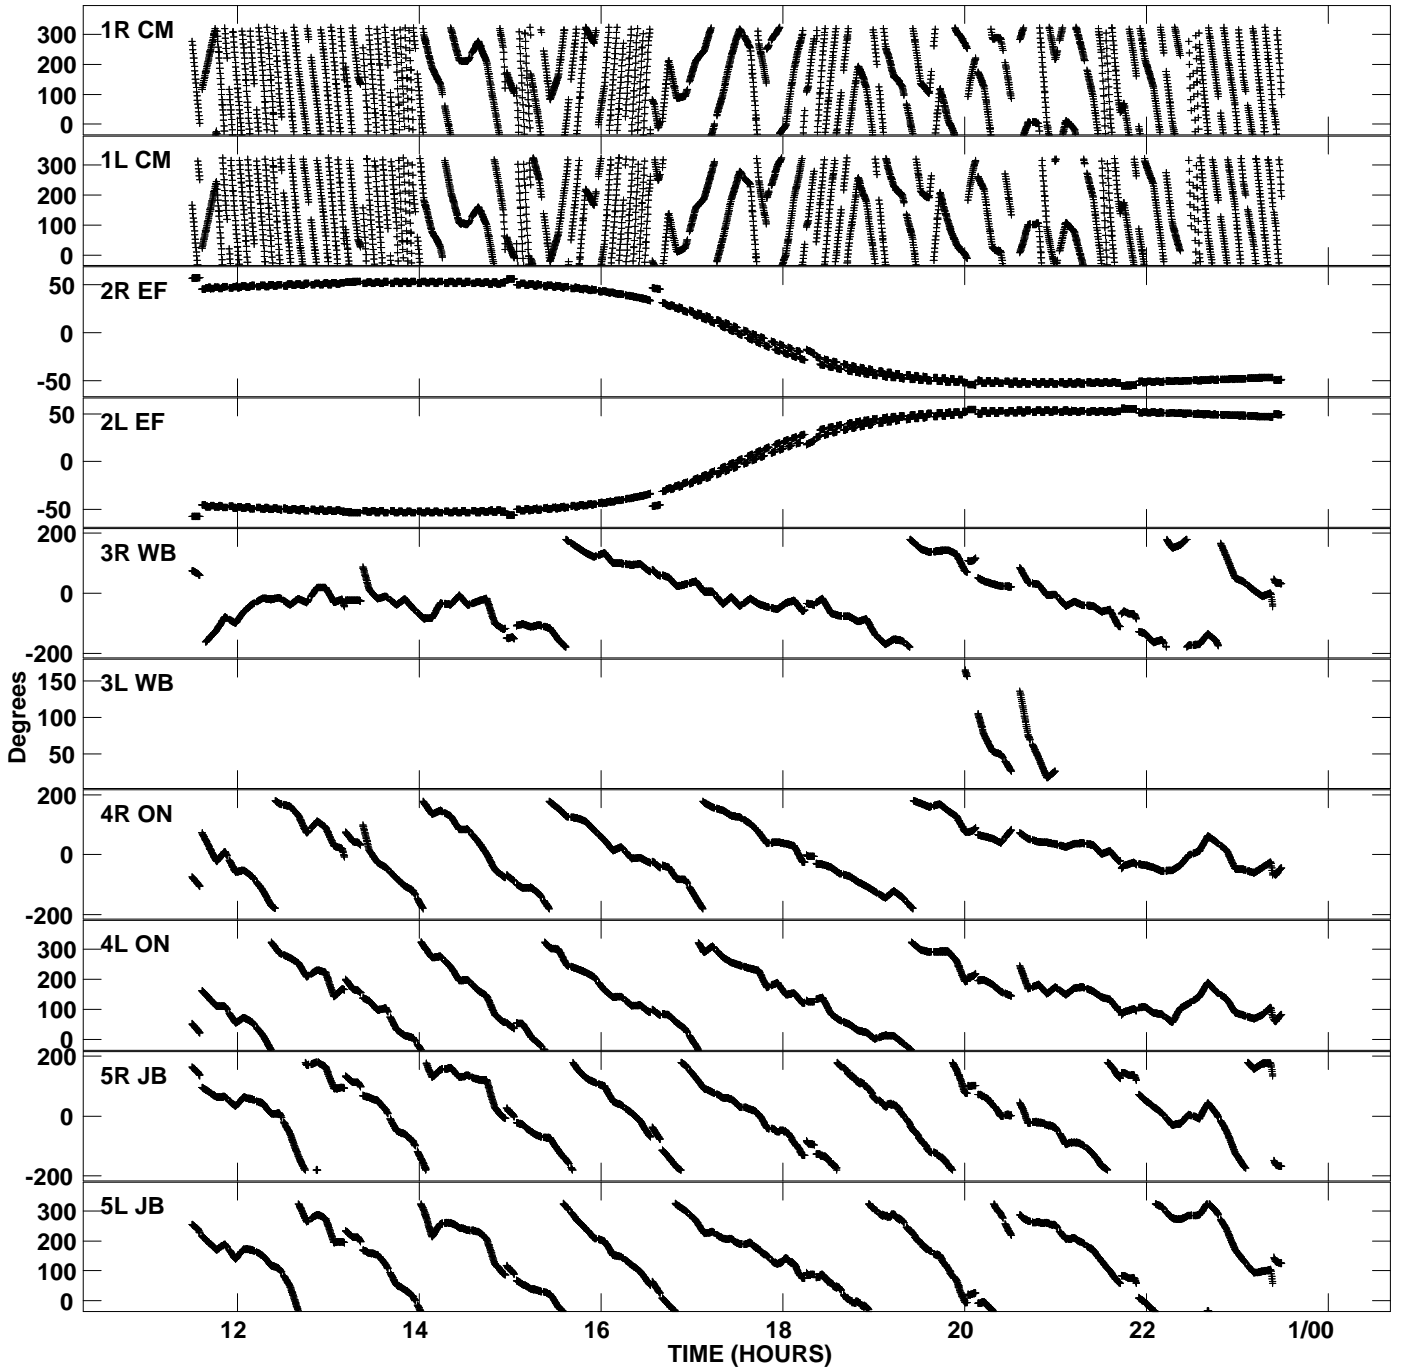

Plot file version 1 created 28-MAY-2008 22:17:29
Gain phs vs UTC time for EM058B_2.UVDATA.1
CL 3 Rpol & Lpol IF 1

Plot file version 2 created 28-MAY-2008 22:17:29
Gain phs vs UTC time for EM058B_2.UVDATA.1
CL 3 Rpol & Lpol IF 1