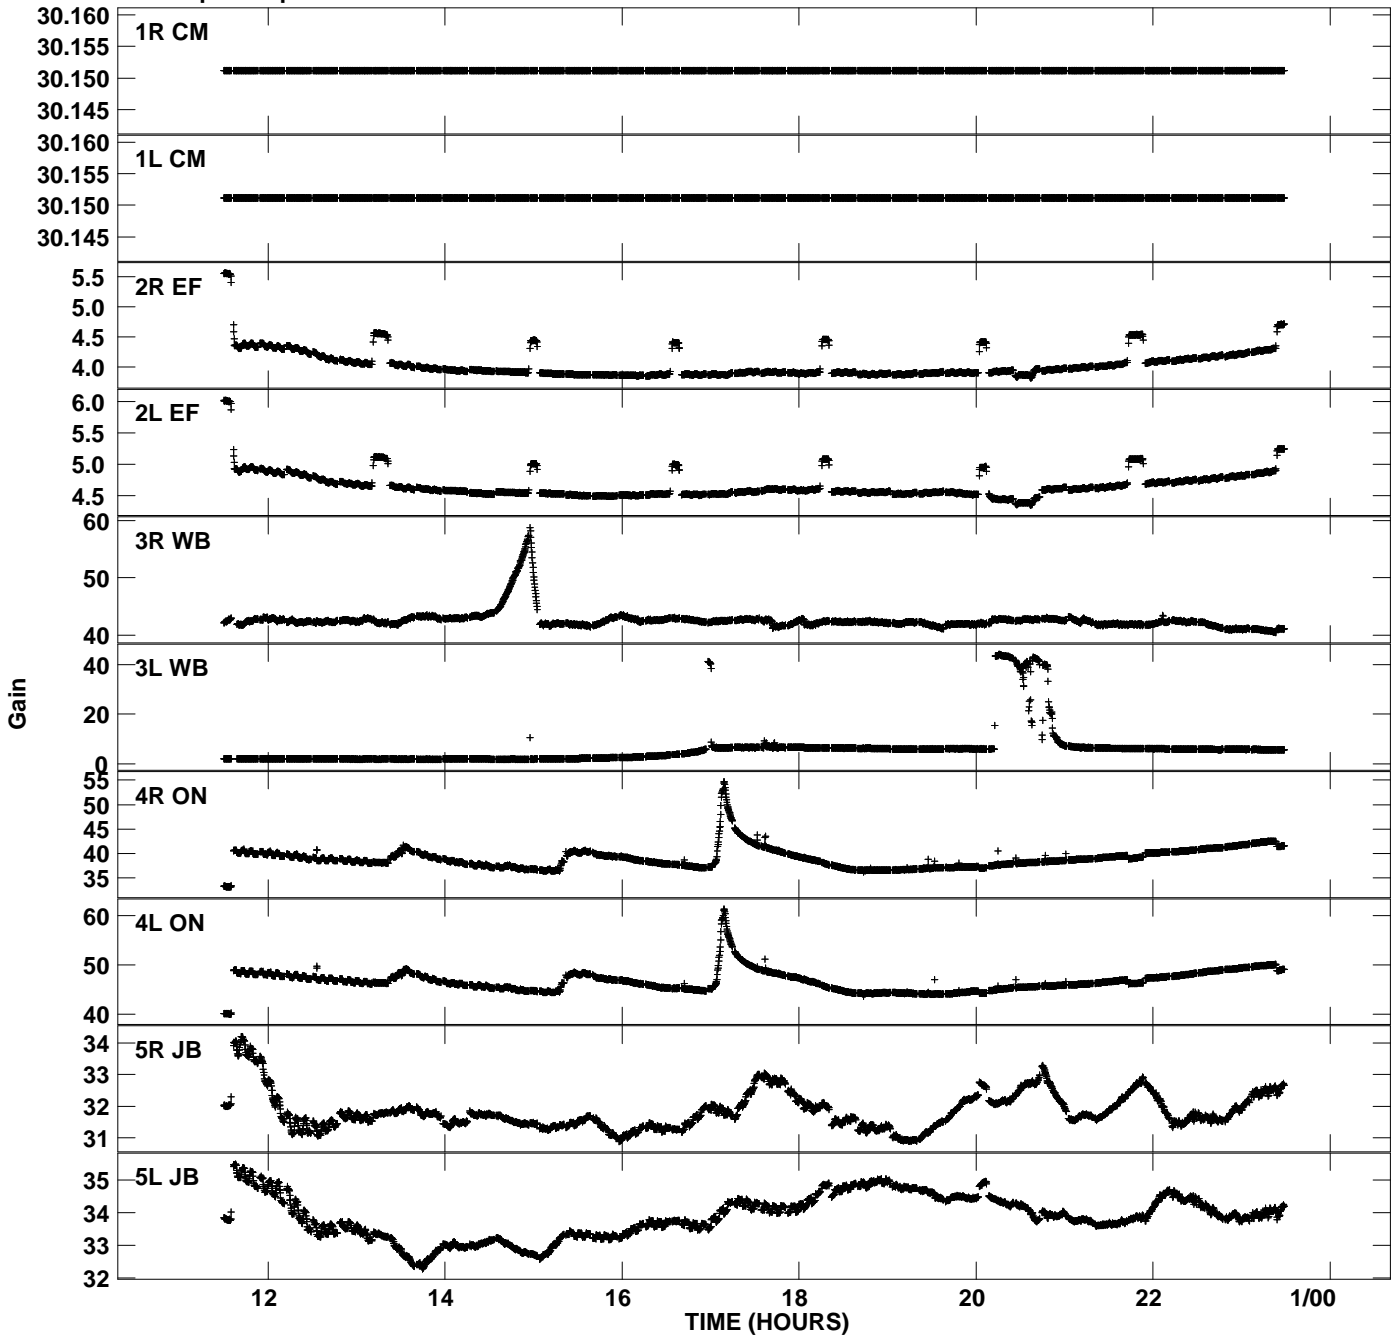

Plot file version 1 created 28-MAY-2008 18:48:22
Gain amp vs UTC time for EM058B_2.UVDATA.1
CL 2 Rpol & Lpol IF 1

Plot file version 2 created 28-MAY-2008 18:48:22
Gain amp vs UTC time for EM058B_2.UVDATA.1
CL 2 Rpol & Lpol IF 1