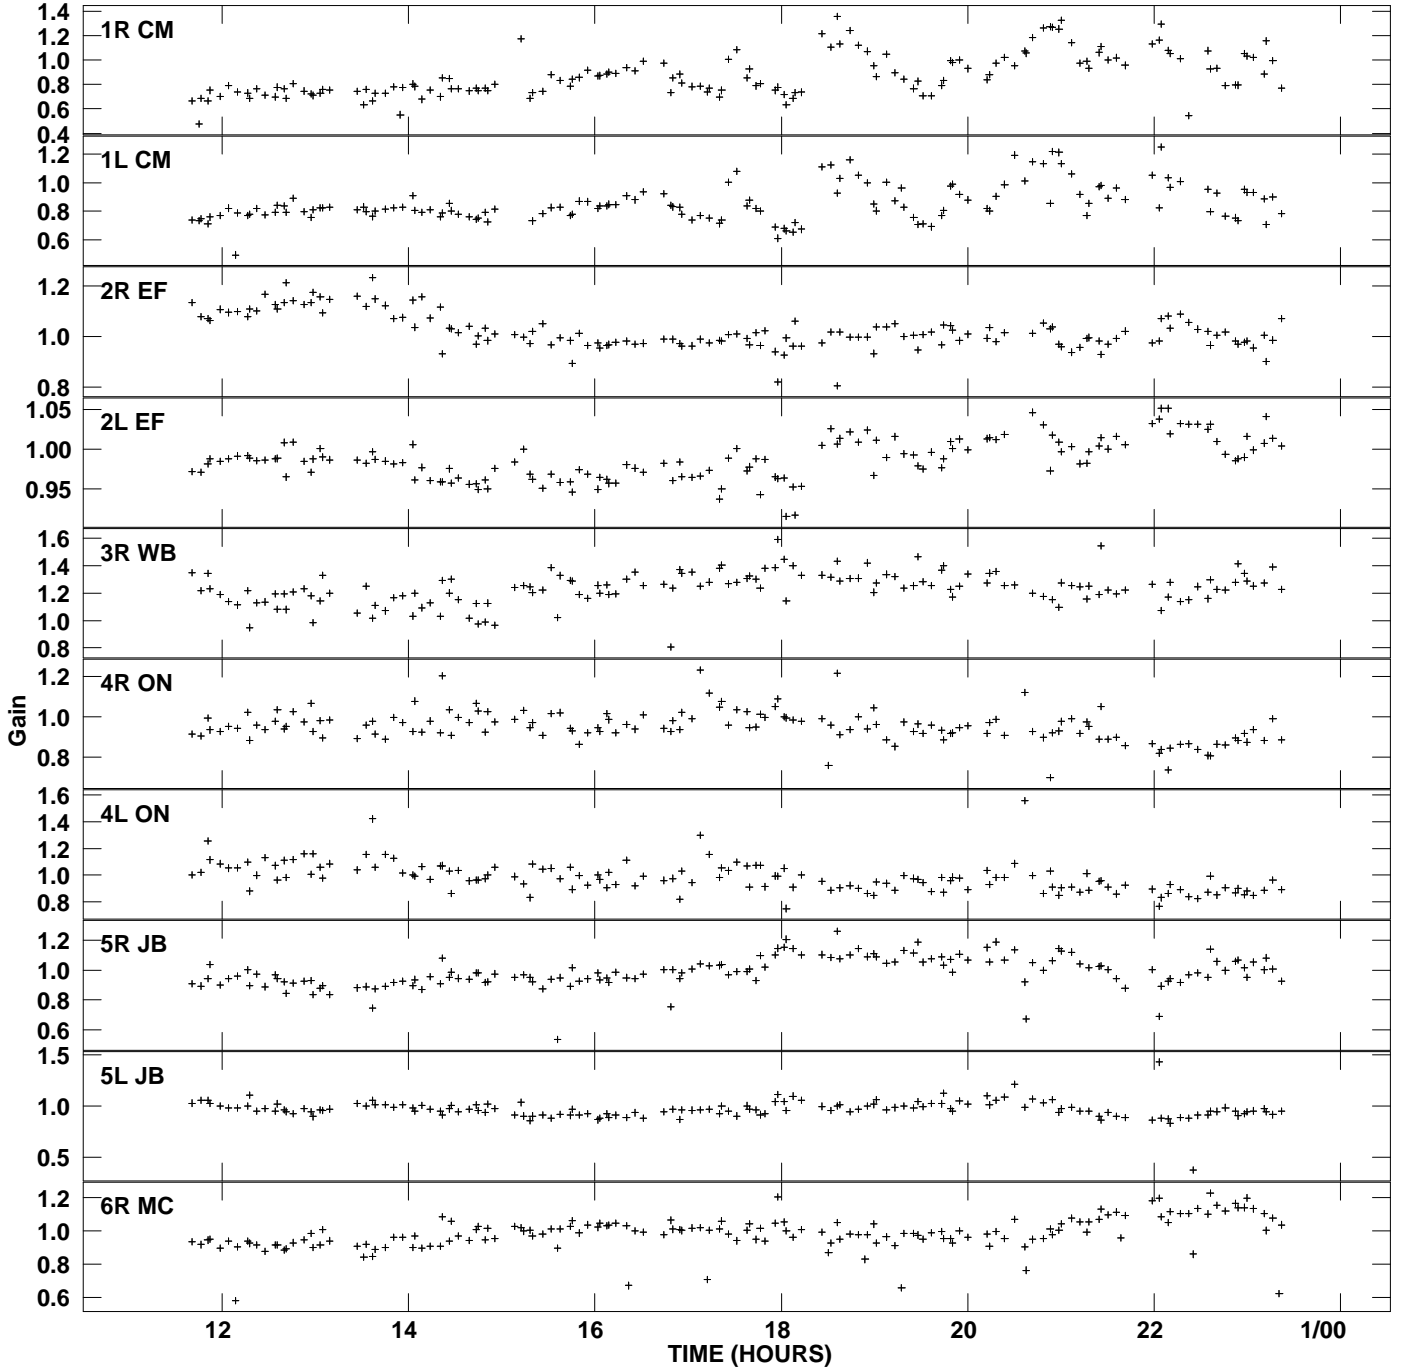

Plot file version 1 created 29-MAY-2008 02:04:47
Gain amp vs UTC time for J0530+3723.MULTI.1
SN 2 Rpol & Lpol IF 1

Plot file version 2 created 29-MAY-2008 02:04:47
Gain amp vs UTC time for J0530+3723.MULTI.1
SN 2 Rpol & Lpol IF 1