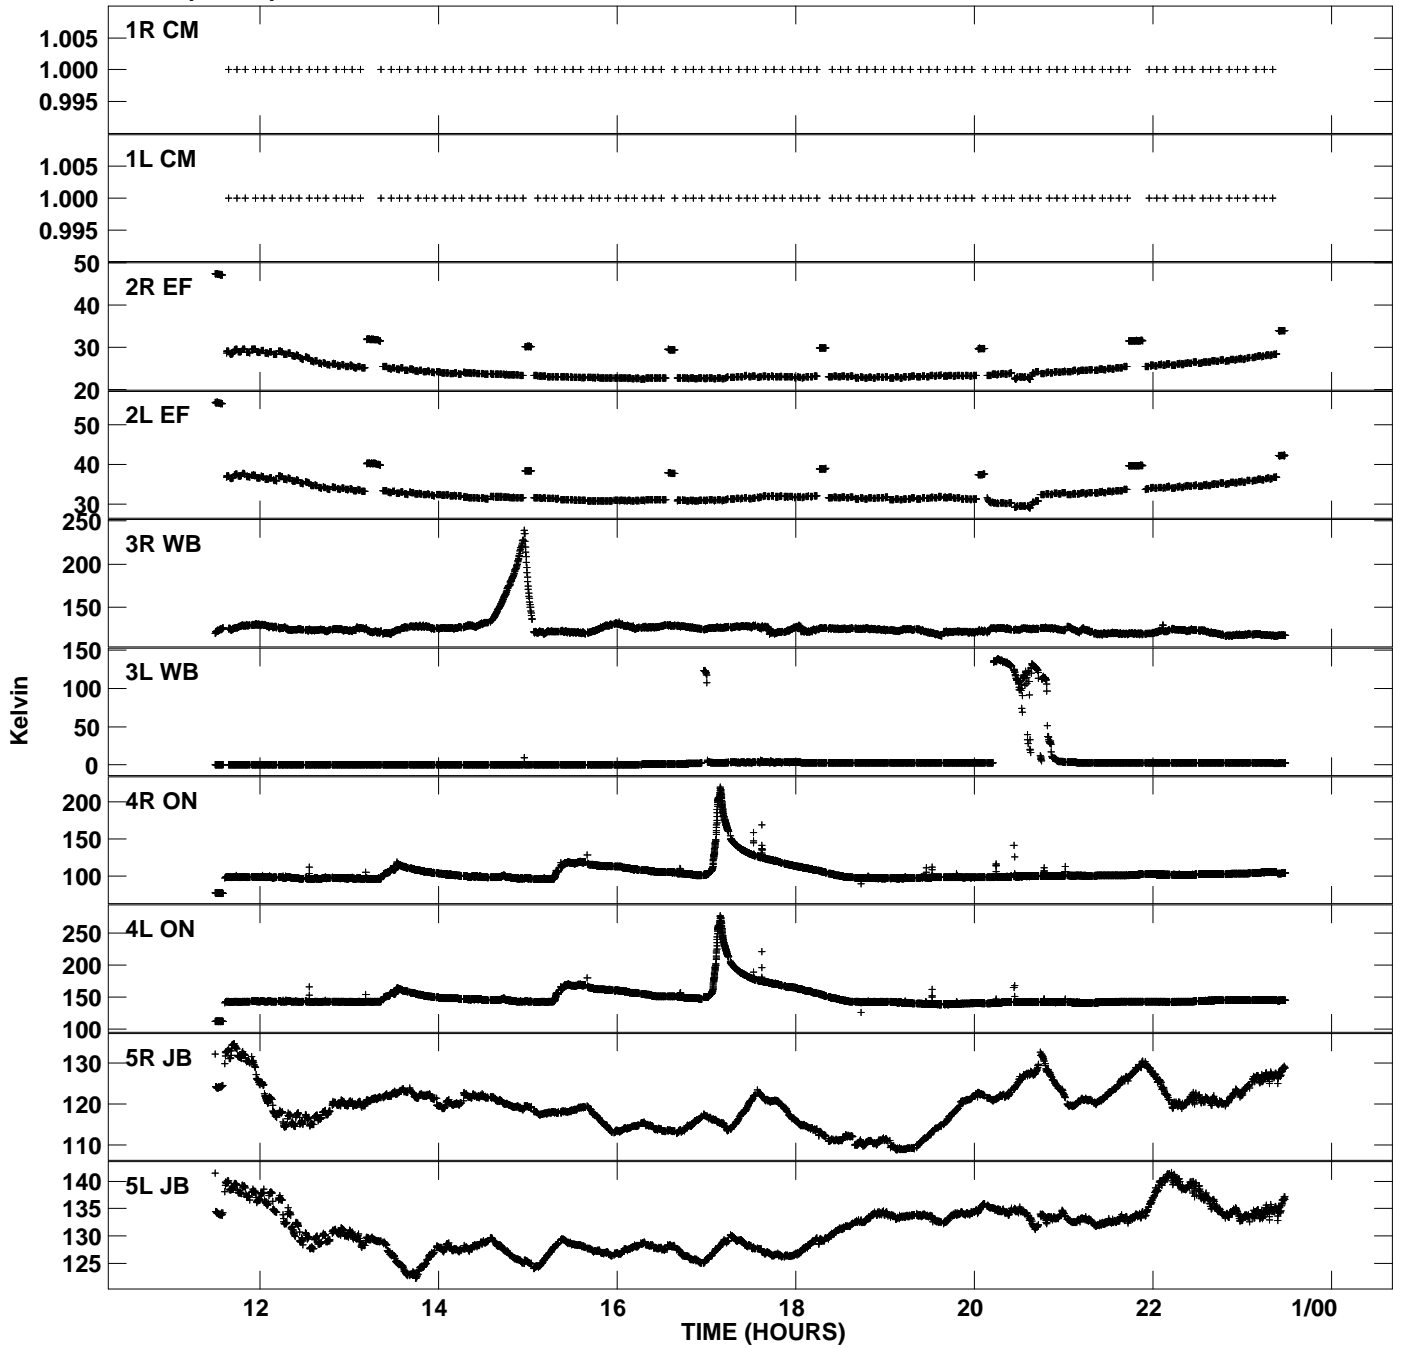

Plot file version 1 created 28-MAY-2008 18:48:13
Tsys vs UTC time for EM058B_2.UVDATA.1
TY 1 Rpol & Lpol IF 1

Plot file version 2 created 28-MAY-2008 18:48:13
Tsyst vs UTC time for EM058B_2.UVDATA.1
TY 1 Rpol & Lpol IF 1