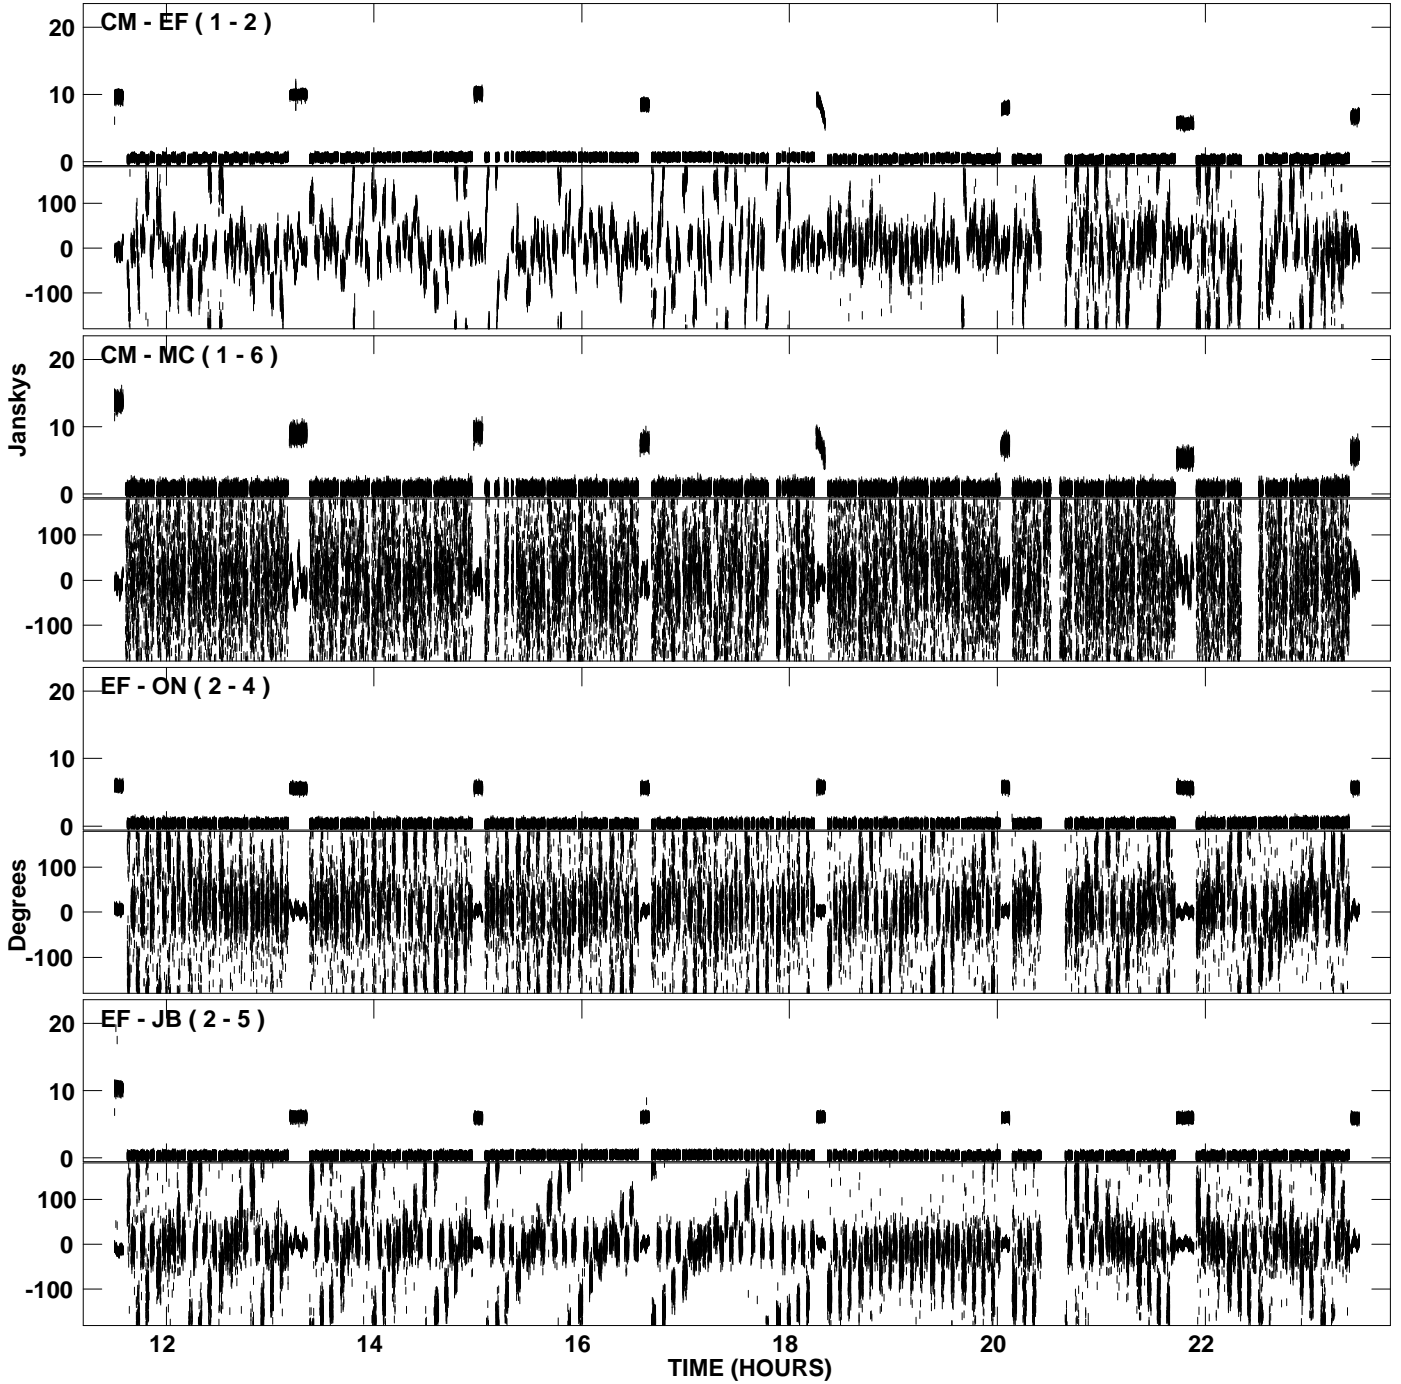

PLot file version 1 created 29-MAY-2008 01:26:09
Amplitude andPhase vs Time for EM058B 2.UVDATA.1 Vect aver. CL # 3
IF 1 CHAN 1 - 1024 STK LL

PLot file version 2 created 29-MAY-2008 01:26:10
Amplitude andPhase vs Time for EM058B 2.UVDATA.1 Vect aver. CL # 3
IF 1 CHAN 1 - 1024 STK LL

PLot file version 3 created 29-MAY-2008 01:26:10
Amplitude andPhase vs Time for EM058B 2.UVDATA.1 Vect aver. CL # 3
IF 1 CHAN 1 - 1024 STK LL

PLot file version 4 created 29-MAY-2008 01:43:46
Amplitude and Phase vs Time for EM058B 2.UVDATA.1 Vect aver. CL # 3
IF 1 CHAN 1 - 1024 STK RR

PLot file version 5 created 29-MAY-2008 01:43:46
Amplitude and Phase vs Time for EM058B 2.UVDATA.1 Vect aver. CL # 3
IF 1 CHAN 1 - 1024 STK RR

PLot file version 6 created 29-MAY-2008 01:43:46
Amplitude andPhase vs Time for EM058B 2.UVDATA.1 Vect aver. CL # 3
IF 1 CHAN 1 - 1024 STK RR