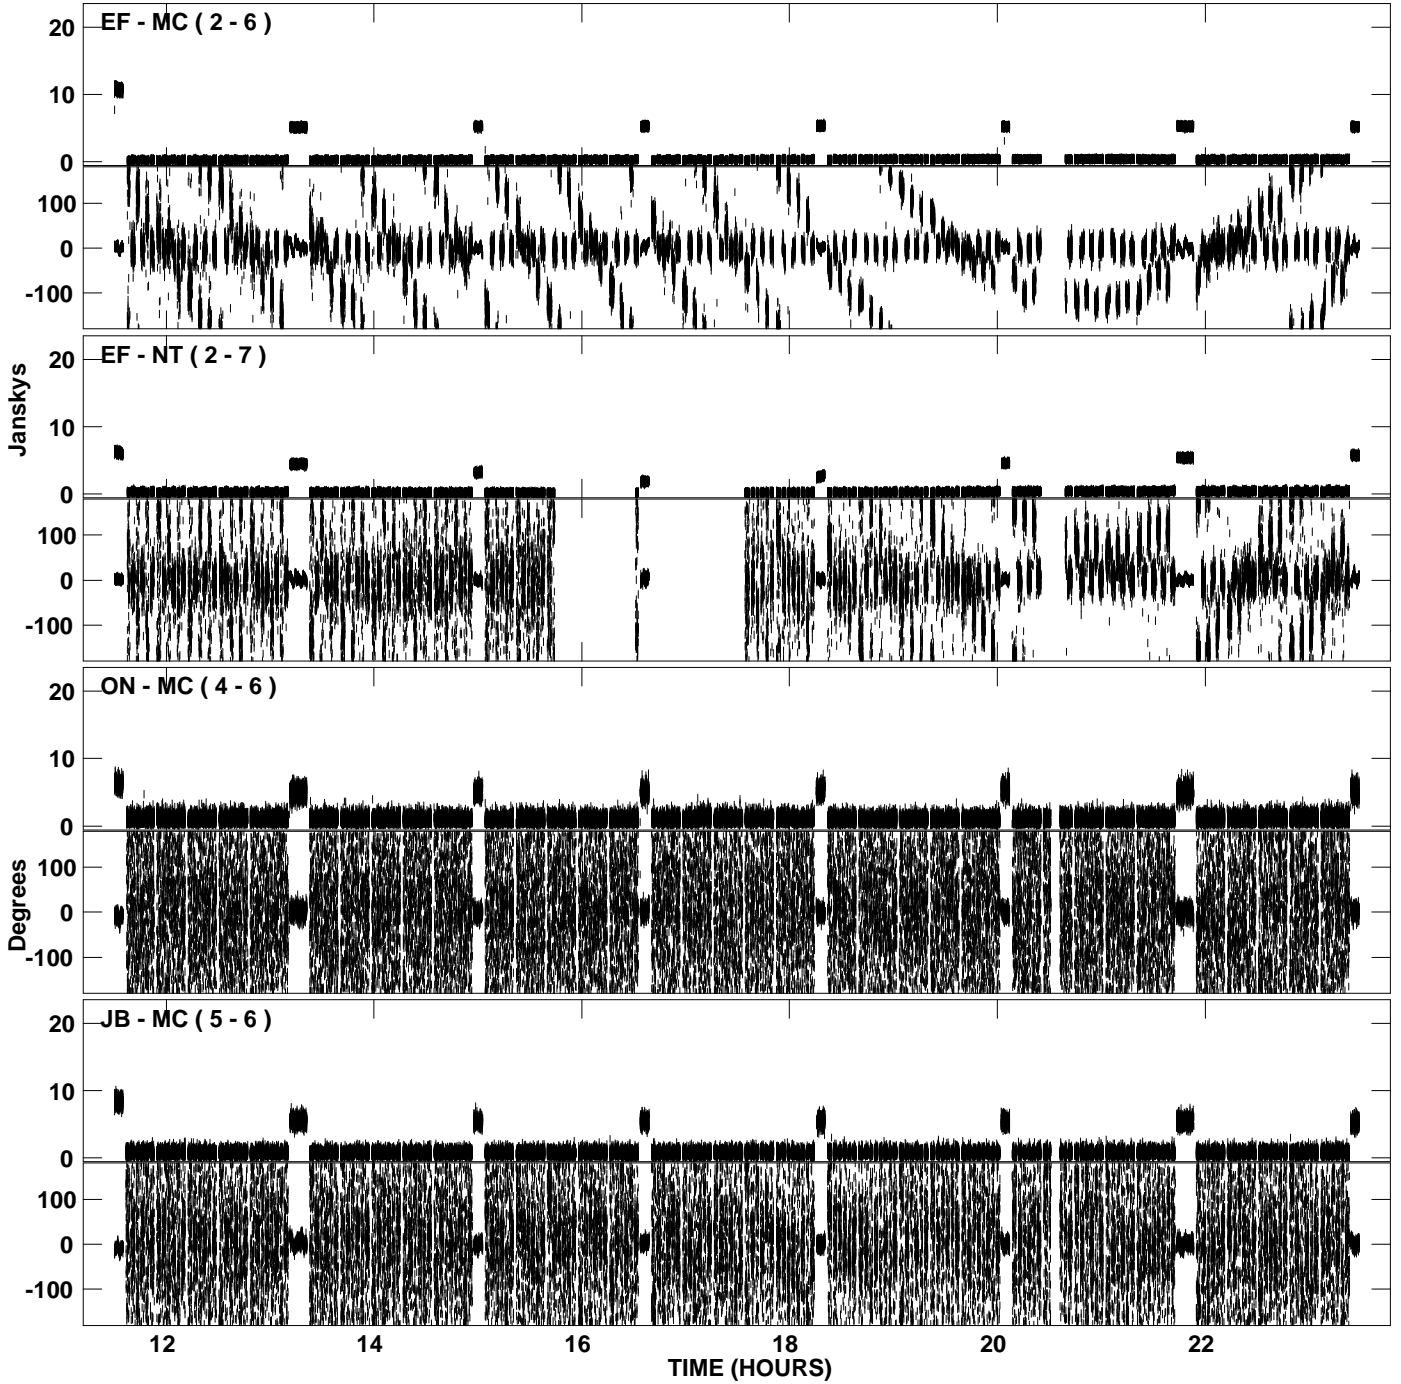

PLot file version 1 created 29-MAY-2008 01:26:09
Amplitude andPhase vs Time for EM058B 2.UVDATA.1 Vect aver. CL # 3
IF 1 CHAN 1 - 1024 STK LL

PLot file version 2 created 29-MAY-2008 01:26:10
Amplitude andPhase vs Time for EM058B 2.UVDATA.1 Vect aver. CL # 3
IF 1 CHAN 1 - 1024 STK LL

PLot file version 3 created 29-MAY-2008 01:26:10
Amplitude andPhase vs Time for EM058B 2.UVDATA.1 Vect aver. CL # 3
IF 1 CHAN 1 - 1024 STK LL

PLot file version 4 created 29-MAY-2008 01:43:46
Amplitude and Phase vs Time for EM058B 2.UVDATA.1 Vect aver. CL # 3
IF 1 CHAN 1 - 1024 STK RR

PLot file version 5 created 29-MAY-2008 01:43:46
Amplitude and Phase vs Time for EM058B 2.UVDATA.1 Vect aver. CL # 3
IF 1 CHAN 1 - 1024 STK RR

PLot file version 6 created 29-MAY-2008 01:43:46
Amplitude andPhase vs Time for EM058B 2.UVDATA.1 Vect aver. CL # 3
IF 1 CHAN 1 - 1024 STK RR