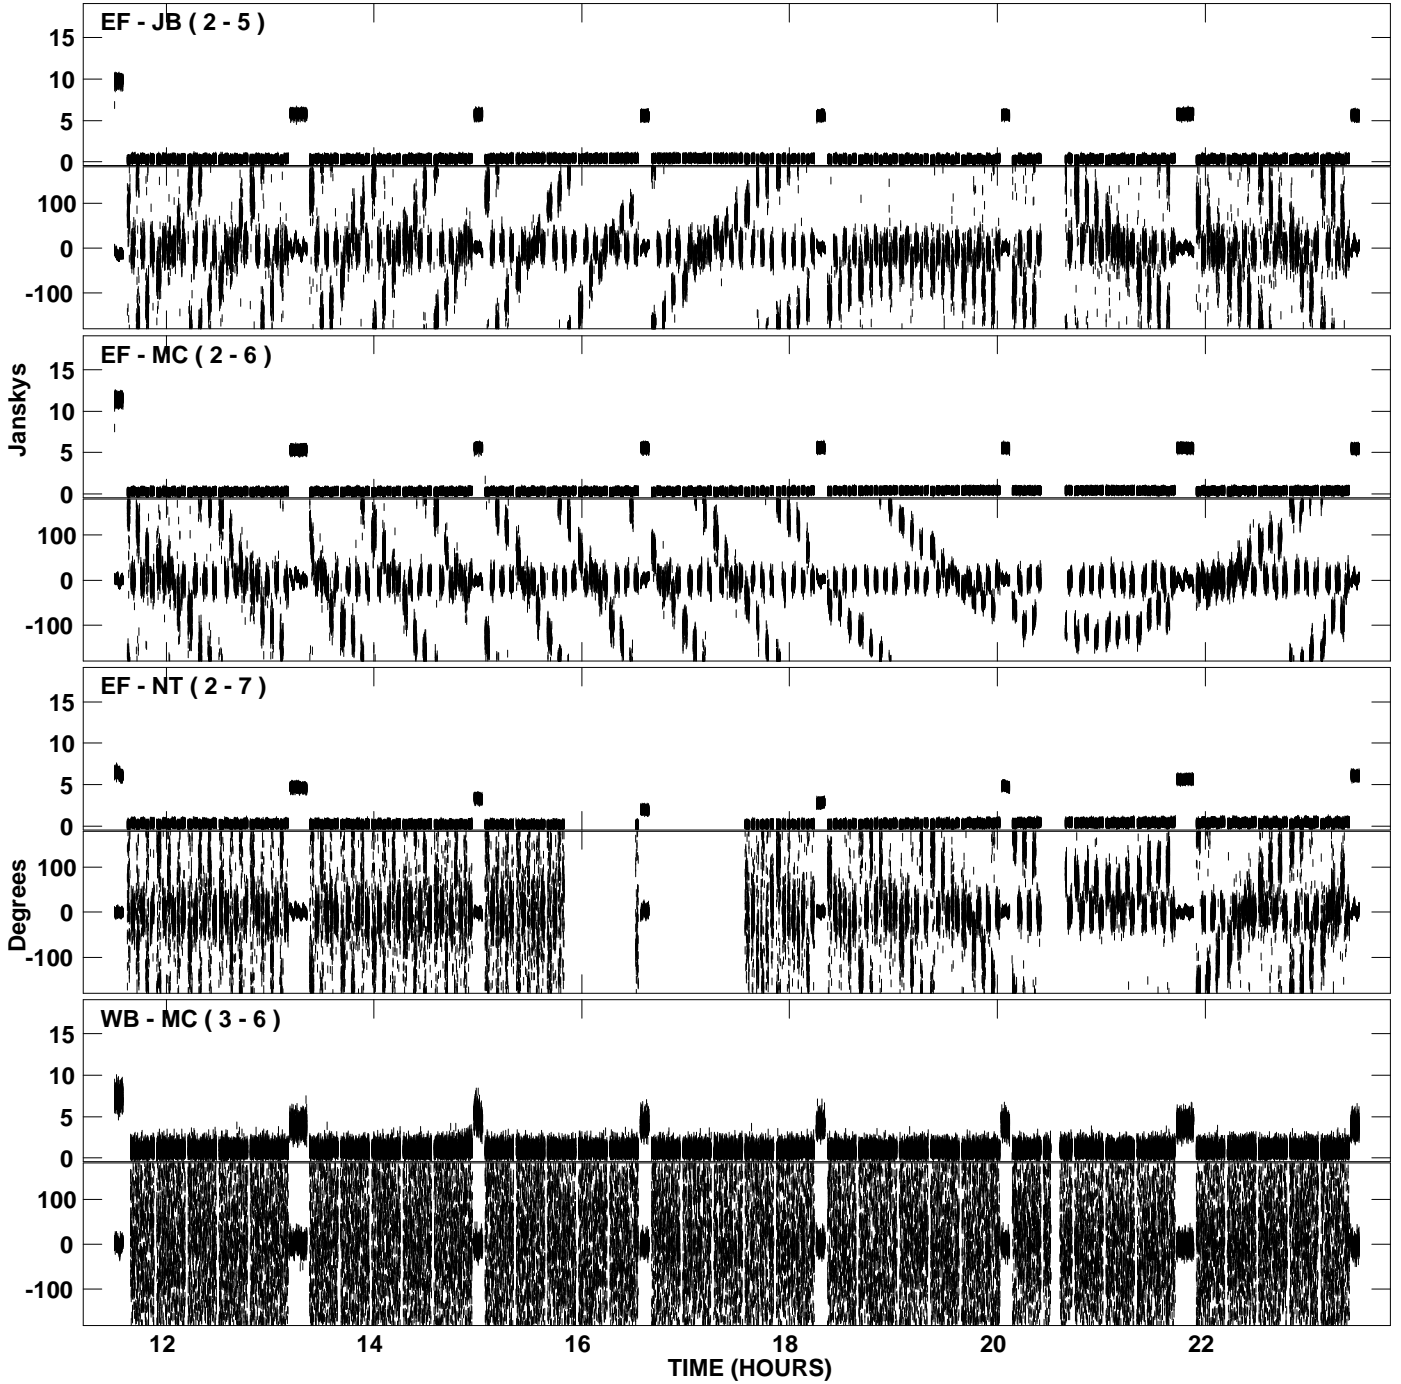

PLot file version 1 created 29-MAY-2008 01:26:09
Amplitude andPhase vs Time for EM058B 2.UVDATA.1 Vect aver. CL # 3
IF 1 CHAN 1 - 1024 STK LL

PLot file version 2 created 29-MAY-2008 01:26:10
Amplitude andPhase vs Time for EM058B 2.UVDATA.1 Vect aver. CL # 3
IF 1 CHAN 1 - 1024 STK LL

PLot file version 3 created 29-MAY-2008 01:26:10
Amplitude andPhase vs Time for EM058B 2.UVDATA.1 Vect aver. CL # 3
IF 1 CHAN 1 - 1024 STK LL

PLot file version 4 created 29-MAY-2008 01:43:46
Amplitude and Phase vs Time for EM058B 2.UVDATA.1 Vect aver. CL # 3
IF 1 CHAN 1 - 1024 STK RR

PLot file version 5 created 29-MAY-2008 01:43:46
Amplitude and Phase vs Time for EM058B 2.UVDATA.1 Vect aver. CL # 3
IF 1 CHAN 1 - 1024 STK RR

PLot file version 6 created 29-MAY-2008 01:43:46
Amplitude andPhase vs Time for EM058B 2.UVDATA.1 Vect aver. CL # 3
IF 1 CHAN 1 - 1024 STK RR