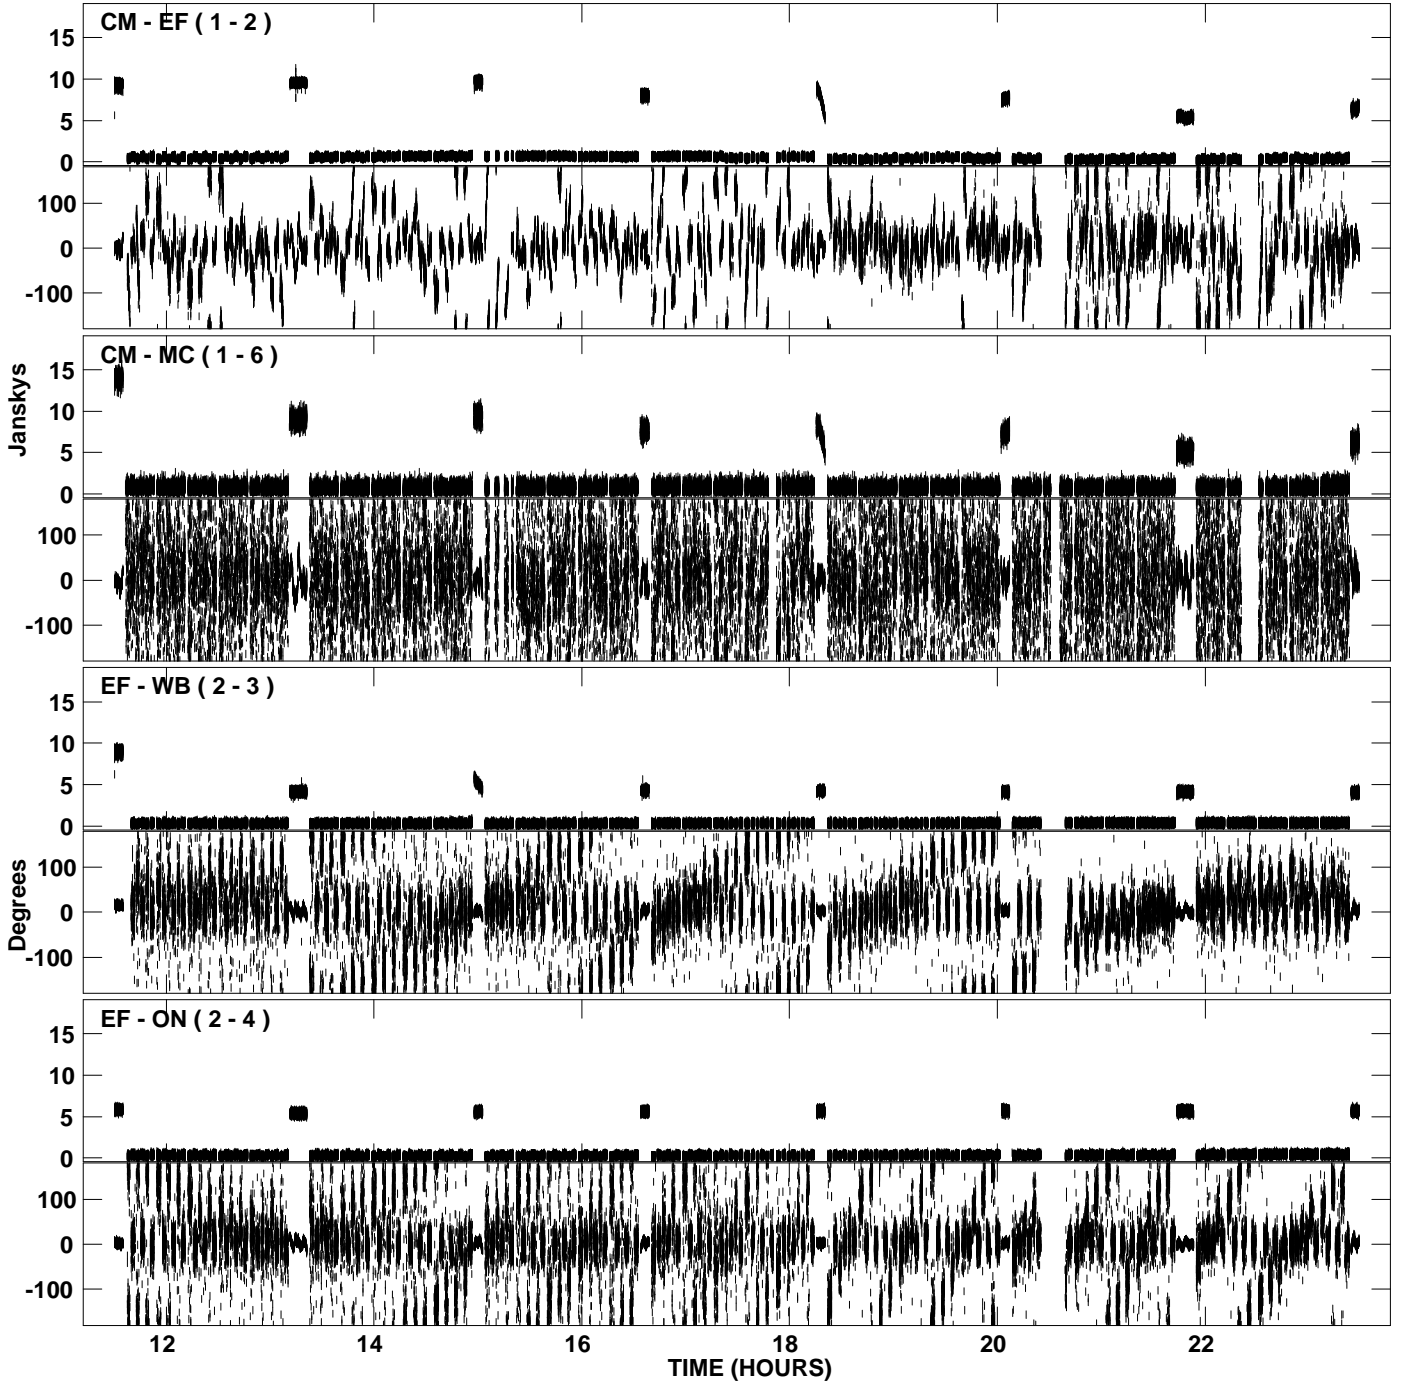

PLot file version 1 created 29-MAY-2008 01:26:09
Amplitude andPhase vs Time for EM058B 2.UVDATA.1 Vect aver. CL # 3
IF 1 CHAN 1 - 1024 STK LL

PLot file version 2 created 29-MAY-2008 01:26:10
Amplitude andPhase vs Time for EM058B 2.UVDATA.1 Vect aver. CL # 3
IF 1 CHAN 1 - 1024 STK LL

PLot file version 3 created 29-MAY-2008 01:26:10
Amplitude andPhase vs Time for EM058B 2.UVDATA.1 Vect aver. CL # 3
IF 1 CHAN 1 - 1024 STK LL

PLot file version 4 created 29-MAY-2008 01:43:46
Amplitude and Phase vs Time for EM058B 2.UVDATA.1 Vect aver. CL # 3
IF 1 CHAN 1 - 1024 STK RR

PLot file version 5 created 29-MAY-2008 01:43:46
Amplitude and Phase vs Time for EM058B 2.UVDATA.1 Vect aver. CL # 3
IF 1 CHAN 1 - 1024 STK RR

PLot file version 6 created 29-MAY-2008 01:43:46
Amplitude andPhase vs Time for EM058B 2.UVDATA.1 Vect aver. CL # 3
IF 1 CHAN 1 - 1024 STK RR