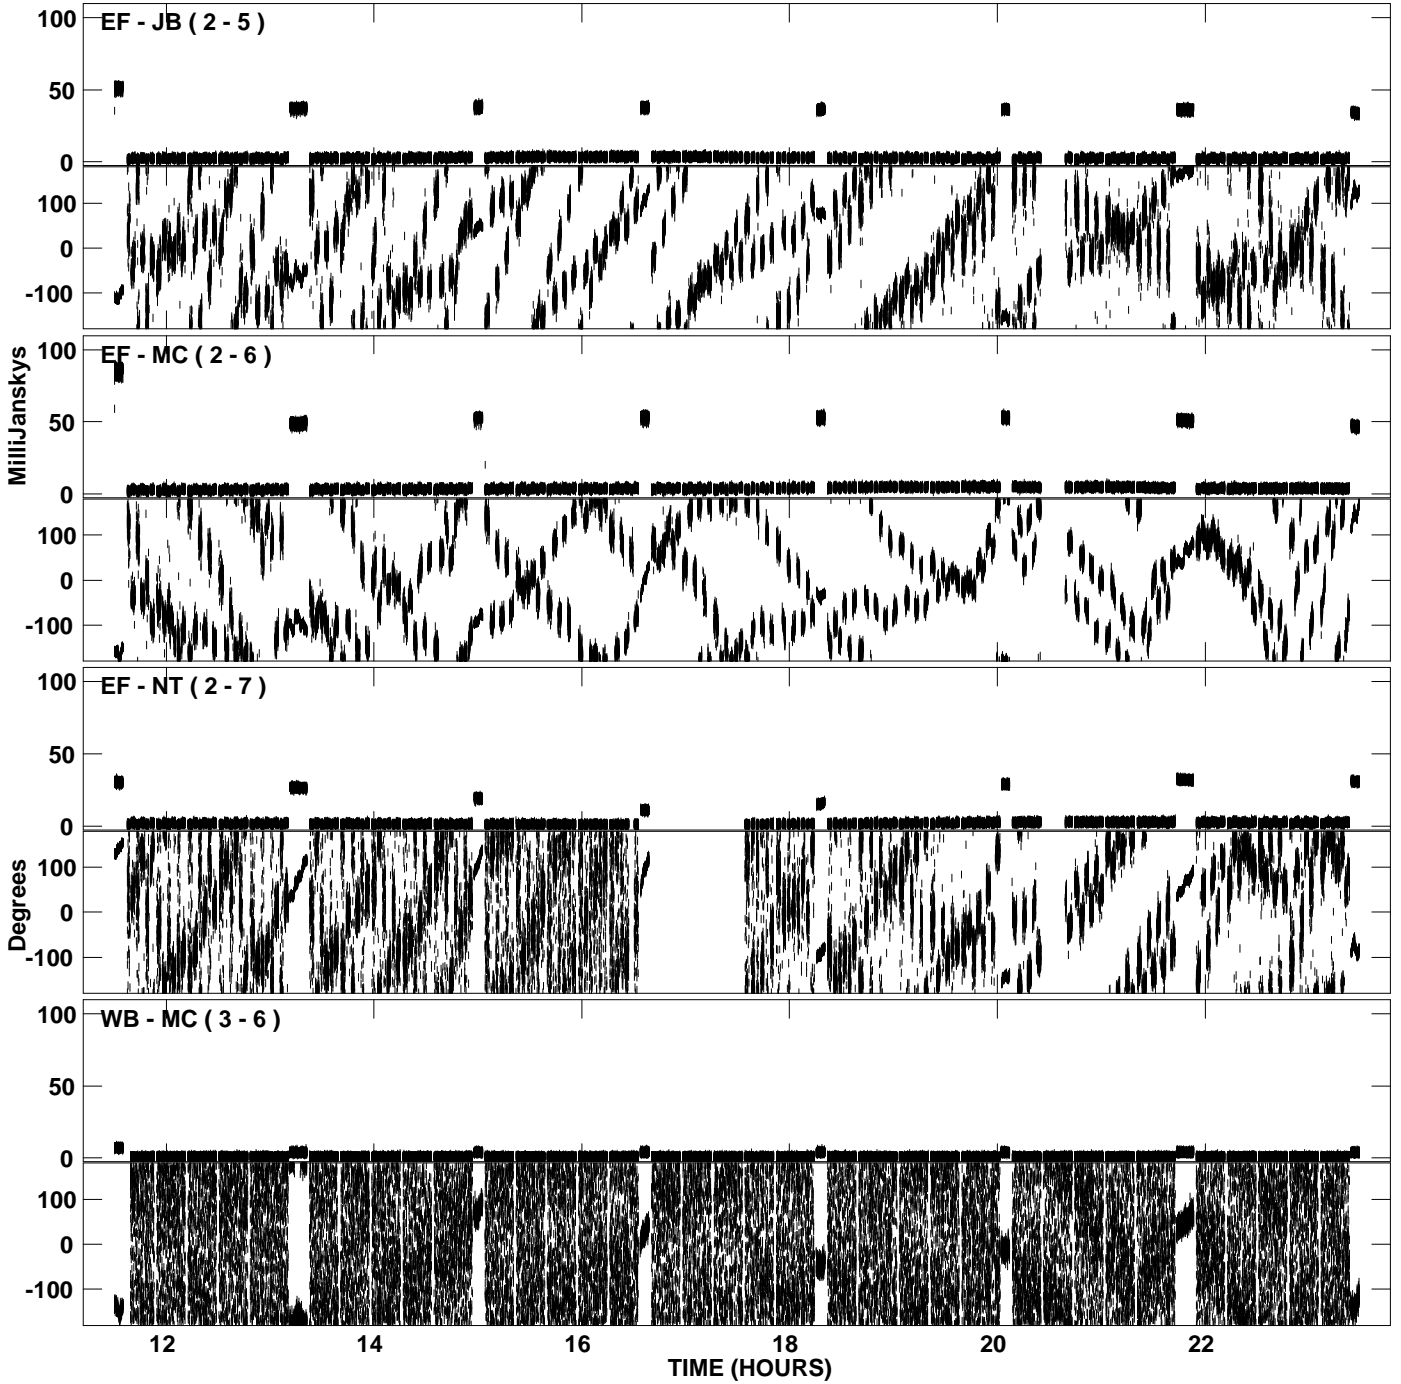

PLot file version 1 created 28-MAY-2008 16:31:15  
Amplitude andPhase vs Time for EM058B 2.UVDATA.1 Vect aver.  
IF 1 CHAN 1 - 1024 STK LL

PLot file version 2 created 28-MAY-2008 16:31:16  
Amplitude andPhase vs Time for EM058B 2.UVDATA.1 Vect aver.  
IF 1 CHAN 1 - 1024 STK LL

PLot file version 3 created 28-MAY-2008 16:31:16  
Amplitude andPhase vs Time for EM058B 2.UVDATA.1 Vect aver.  
IF 1 CHAN 1 - 1024 STK LL

PLot file version 4 created 28-MAY-2008 16:48:56  
Amplitude andPhase vs Time for EM058B 2.UVDATA.1 Vect aver.  
IF 1 CHAN 1 - 1024 STK RR

PLot file version 5 created 28-MAY-2008 16:48:57  
Amplitude andPhase vs Time for EM058B 2.UVDATA.1 Vect aver.  
IF 1 CHAN 1 - 1024 STK RR

PLot file version 6 created 28-MAY-2008 16:48:57  
Amplitude andPhase vs Time for EM058B 2.UVDATA.1 Vect aver.  
IF 1 CHAN 1 - 1024 STK RR