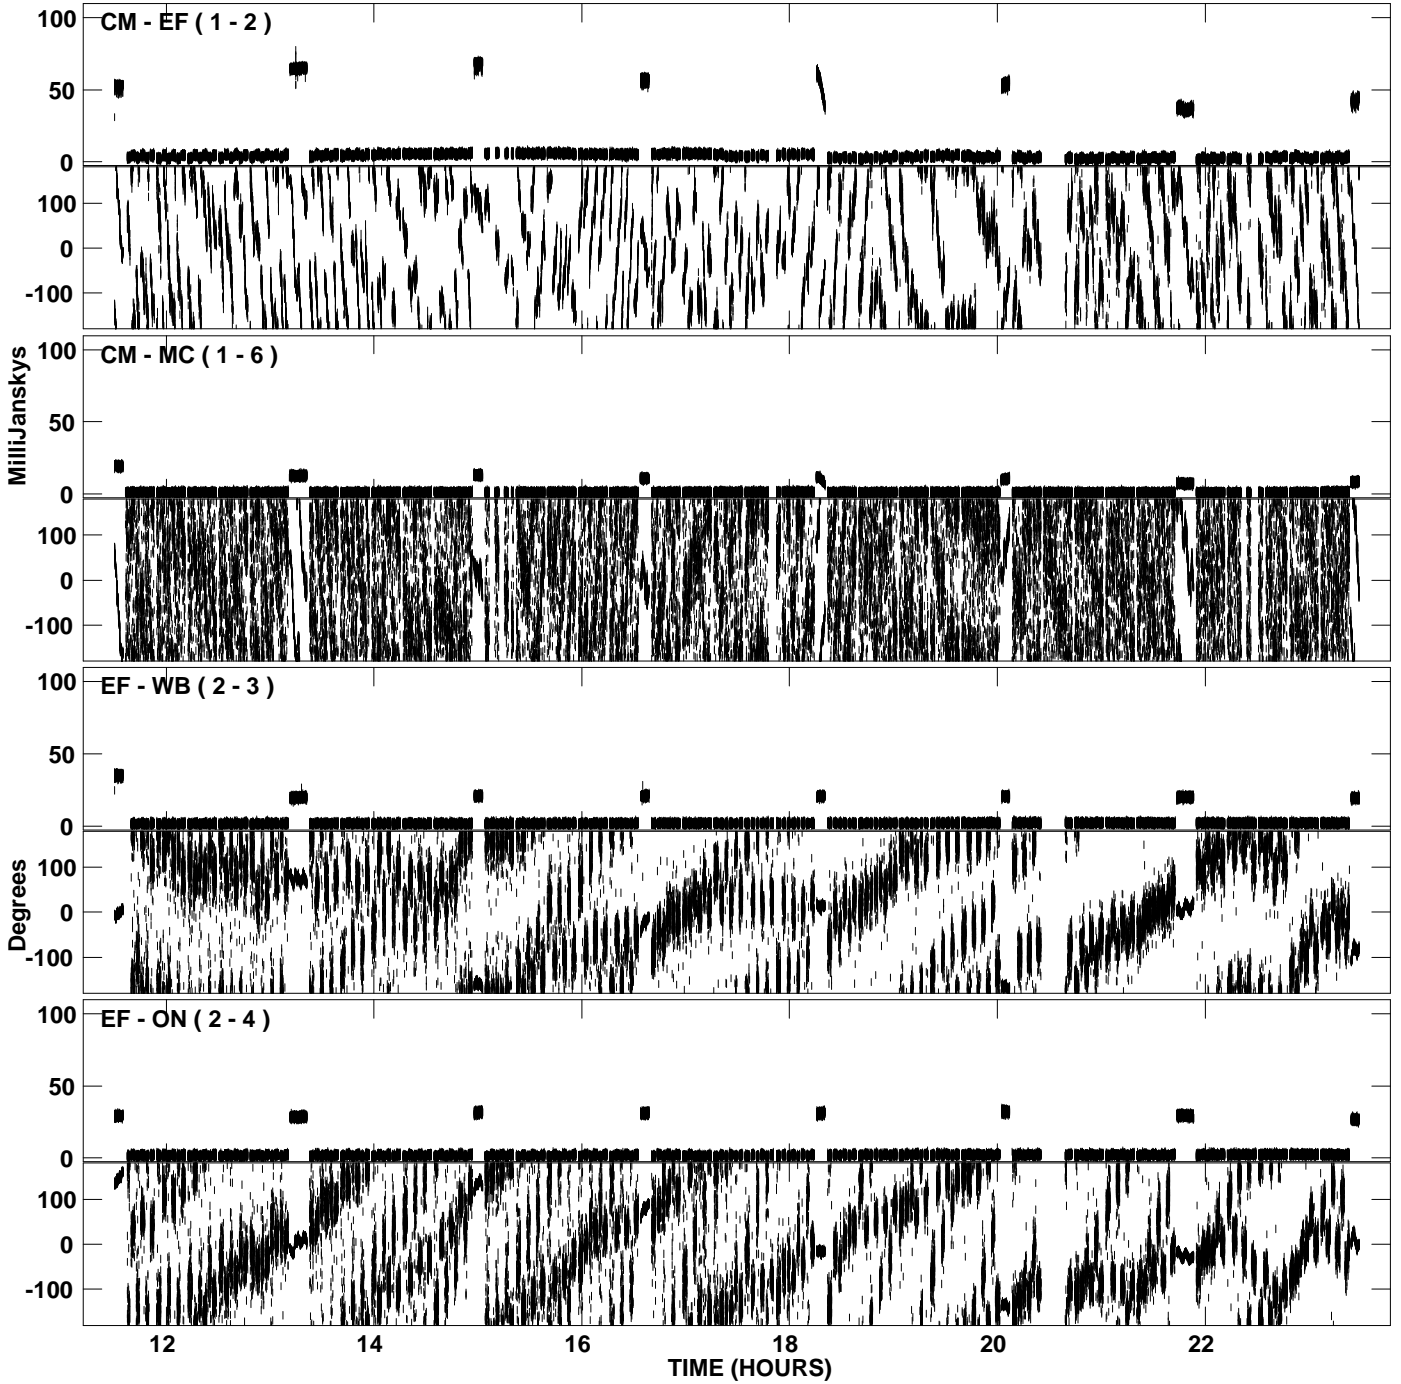

PLot file version 1 created 28-MAY-2008 16:31:15  
Amplitude andPhase vs Time for EM058B 2.UVDATA.1 Vect aver.  
IF 1 CHAN 1 - 1024 STK LL

PLot file version 2 created 28-MAY-2008 16:31:16  
Amplitude andPhase vs Time for EM058B 2.UVDATA.1 Vect aver.  
IF 1 CHAN 1 - 1024 STK LL

PLot file version 3 created 28-MAY-2008 16:31:16  
Amplitude andPhase vs Time for EM058B 2.UVDATA.1 Vect aver.  
IF 1 CHAN 1 - 1024 STK LL

PLot file version 4 created 28-MAY-2008 16:48:56  
Amplitude andPhase vs Time for EM058B 2.UVDATA.1 Vect aver.  
IF 1 CHAN 1 - 1024 STK RR

PLot file version 5 created 28-MAY-2008 16:48:57  
Amplitude andPhase vs Time for EM058B 2.UVDATA.1 Vect aver.  
IF 1 CHAN 1 - 1024 STK RR

PLot file version 6 created 28-MAY-2008 16:48:57  
Amplitude andPhase vs Time for EM058B 2.UVDATA.1 Vect aver.  
IF 1 CHAN 1 - 1024 STK RR