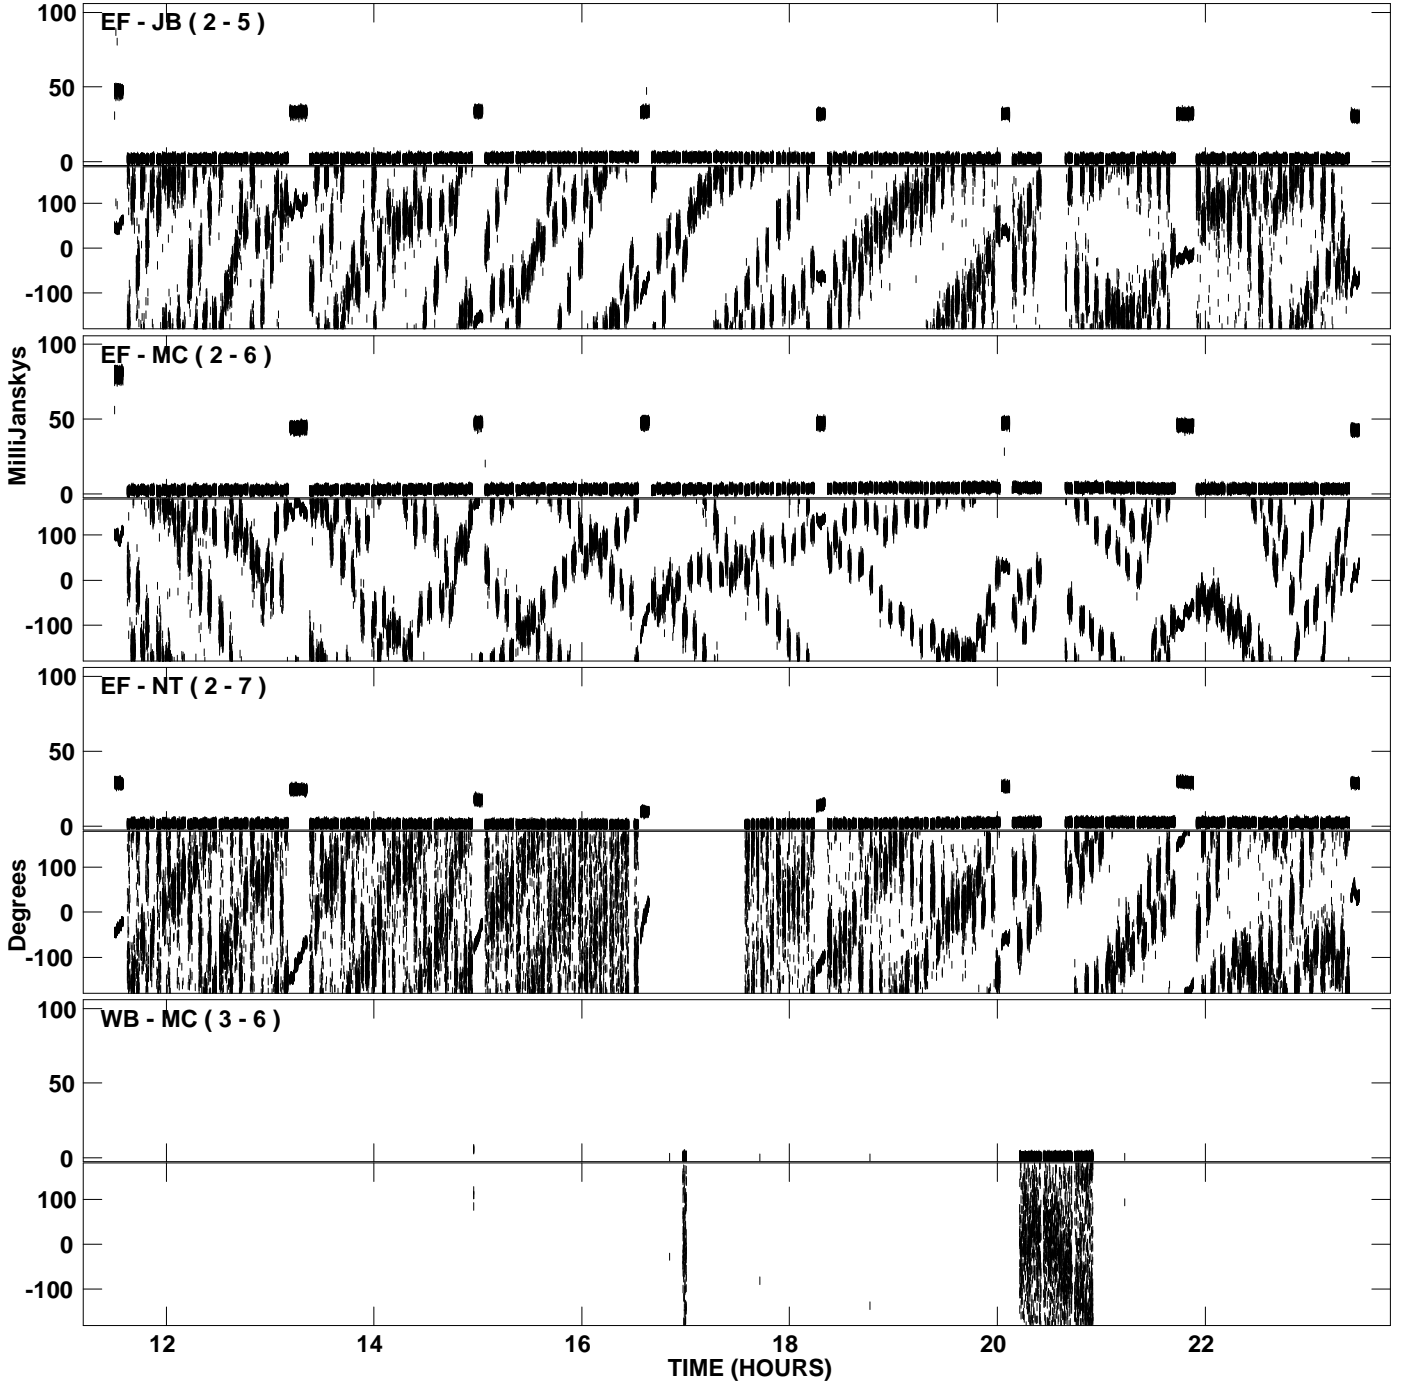

PLot file version 1 created 28-MAY-2008 16:31:15  
Amplitude andPhase vs Time for EM058B 2.UVDATA.1 Vect aver.  
IF 1 CHAN 1 - 1024 STK LL

PLot file version 2 created 28-MAY-2008 16:31:16  
Amplitude andPhase vs Time for EM058B 2.UVDATA.1 Vect aver.  
IF 1 CHAN 1 - 1024 STK LL

PLot file version 3 created 28-MAY-2008 16:31:16  
Amplitude andPhase vs Time for EM058B 2.UVDATA.1 Vect aver.  
IF 1 CHAN 1 - 1024 STK LL

PLot file version 4 created 28-MAY-2008 16:48:56  
Amplitude andPhase vs Time for EM058B 2.UVDATA.1 Vect aver.  
IF 1 CHAN 1 - 1024 STK RR

PLot file version 5 created 28-MAY-2008 16:48:57  
Amplitude andPhase vs Time for EM058B 2.UVDATA.1 Vect aver.  
IF 1 CHAN 1 - 1024 STK RR

PLot file version 6 created 28-MAY-2008 16:48:57  
Amplitude andPhase vs Time for EM058B 2.UVDATA.1 Vect aver.  
IF 1 CHAN 1 - 1024 STK RR