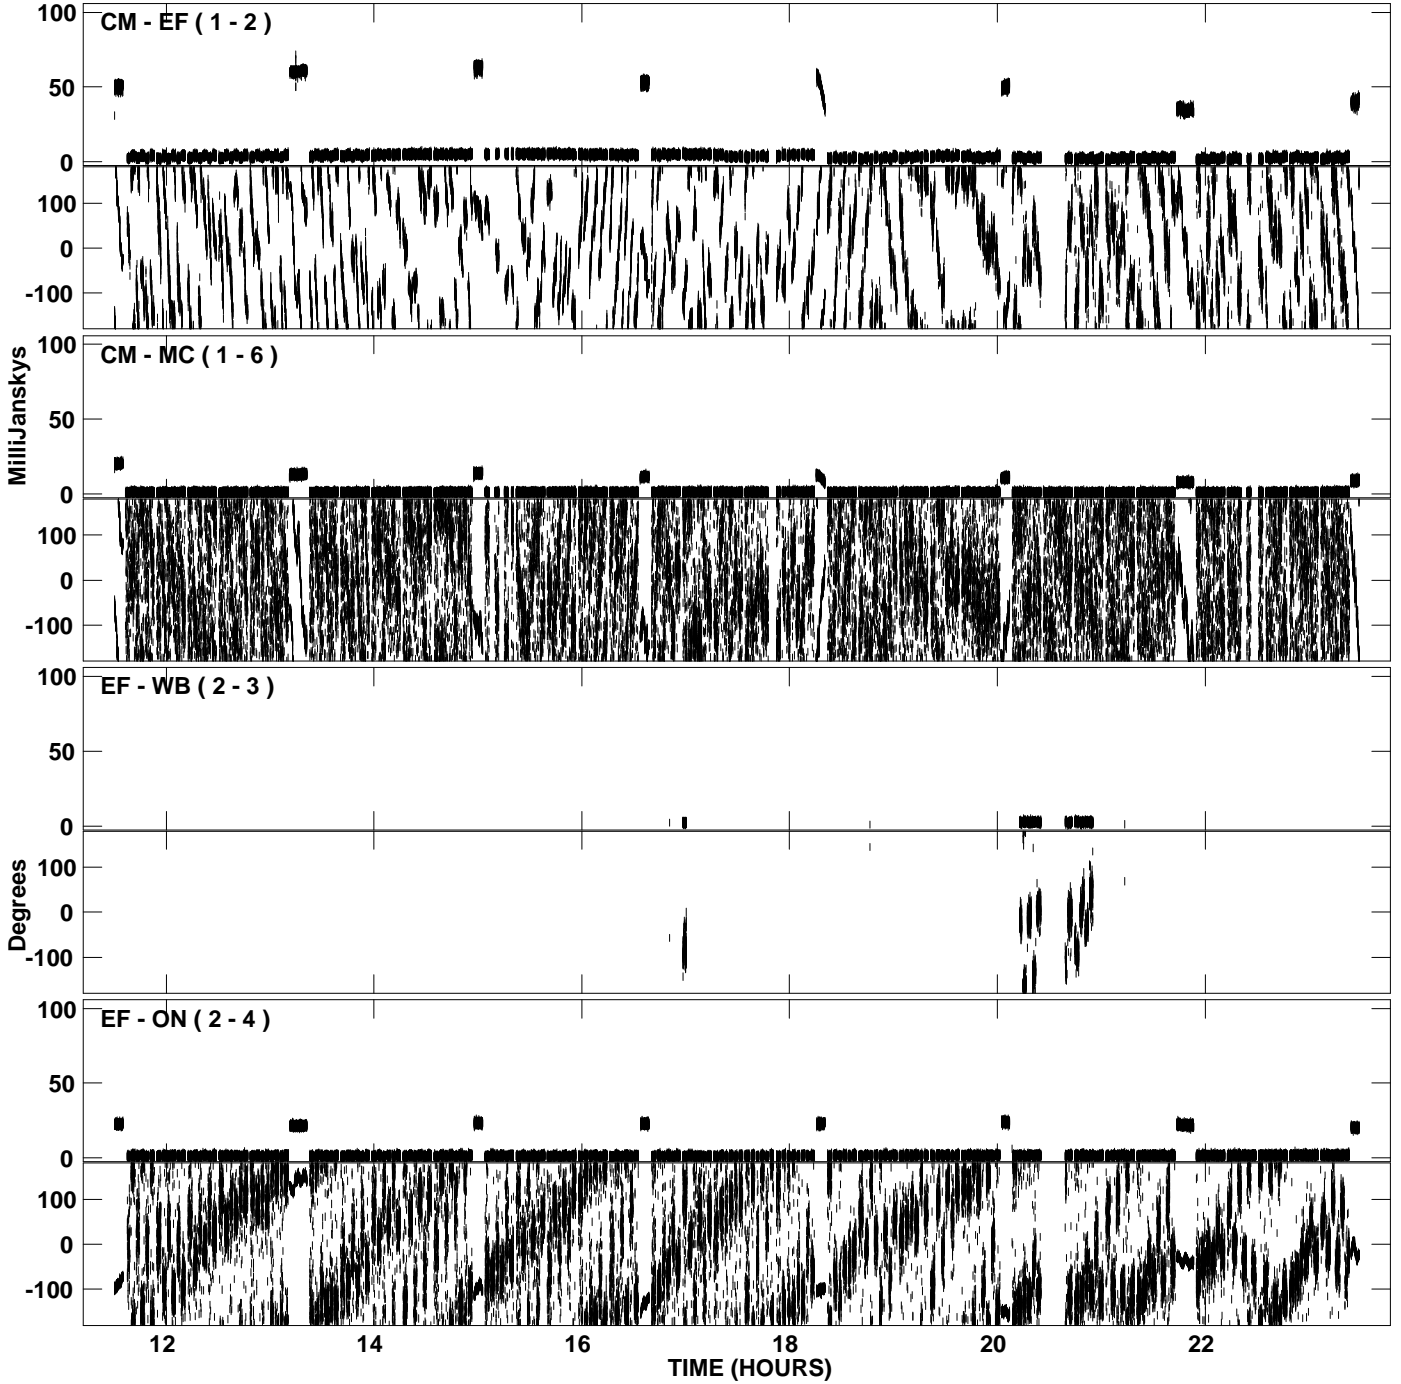

PLot file version 1 created 28-MAY-2008 16:31:15  
Amplitude andPhase vs Time for EM058B 2.UVDATA.1 Vect aver.  
IF 1 CHAN 1 - 1024 STK LL

PLot file version 2 created 28-MAY-2008 16:31:16  
Amplitude andPhase vs Time for EM058B 2.UVDATA.1 Vect aver.  
IF 1 CHAN 1 - 1024 STK LL

PLot file version 3 created 28-MAY-2008 16:31:16  
Amplitude andPhase vs Time for EM058B 2.UVDATA.1 Vect aver.  
IF 1 CHAN 1 - 1024 STK LL

PLot file version 4 created 28-MAY-2008 16:48:56  
Amplitude andPhase vs Time for EM058B 2.UVDATA.1 Vect aver.  
IF 1 CHAN 1 - 1024 STK RR

PLot file version 5 created 28-MAY-2008 16:48:57  
Amplitude andPhase vs Time for EM058B 2.UVDATA.1 Vect aver.  
IF 1 CHAN 1 - 1024 STK RR

PLot file version 6 created 28-MAY-2008 16:48:57  
Amplitude andPhase vs Time for EM058B 2.UVDATA.1 Vect aver.  
IF 1 CHAN 1 - 1024 STK RR