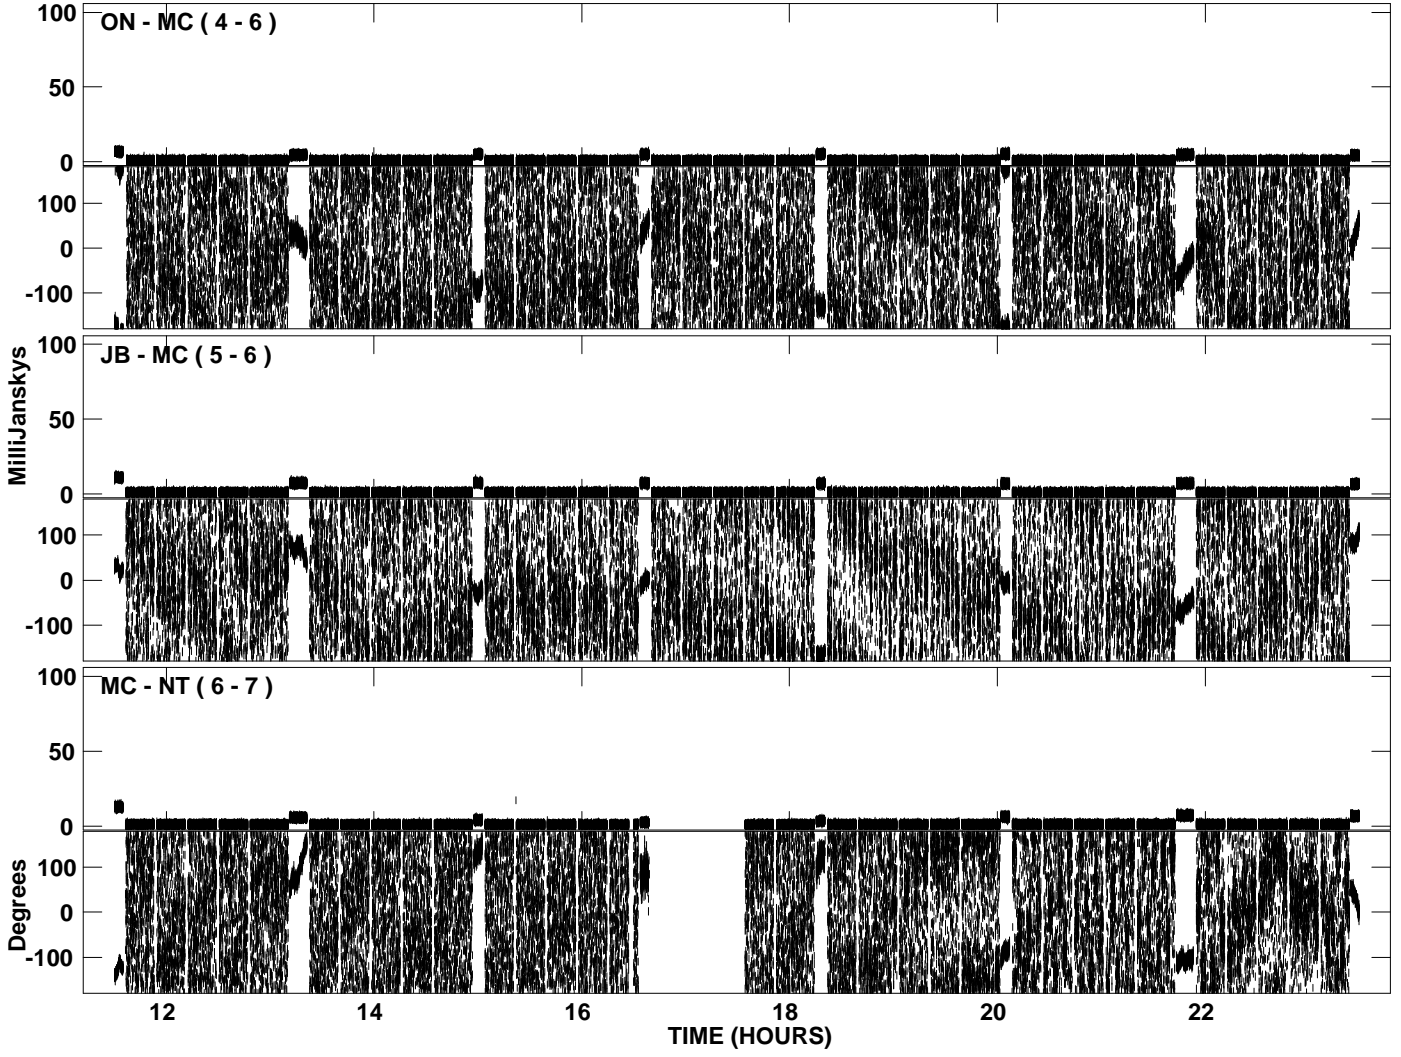

PLot file version 1 created 28-MAY-2008 16:31:15  
Amplitude andPhase vs Time for EM058B 2.UVDATA.1 Vect aver.  
IF 1 CHAN 1 - 1024 STK LL

PLot file version 2 created 28-MAY-2008 16:31:16  
Amplitude andPhase vs Time for EM058B 2.UVDATA.1 Vect aver.  
IF 1 CHAN 1 - 1024 STK LL

PLot file version 3 created 28-MAY-2008 16:31:16  
Amplitude andPhase vs Time for EM058B 2.UVDATA.1 Vect aver.  
IF 1 CHAN 1 - 1024 STK LL

PLot file version 4 created 28-MAY-2008 16:48:56  
Amplitude andPhase vs Time for EM058B 2.UVDATA.1 Vect aver.  
IF 1 CHAN 1 - 1024 STK RR

PLot file version 5 created 28-MAY-2008 16:48:57  
Amplitude andPhase vs Time for EM058B 2.UVDATA.1 Vect aver.  
IF 1 CHAN 1 - 1024 STK RR

PLot file version 6 created 28-MAY-2008 16:48:57  
Amplitude andPhase vs Time for EM058B 2.UVDATA.1 Vect aver.  
IF 1 CHAN 1 - 1024 STK RR