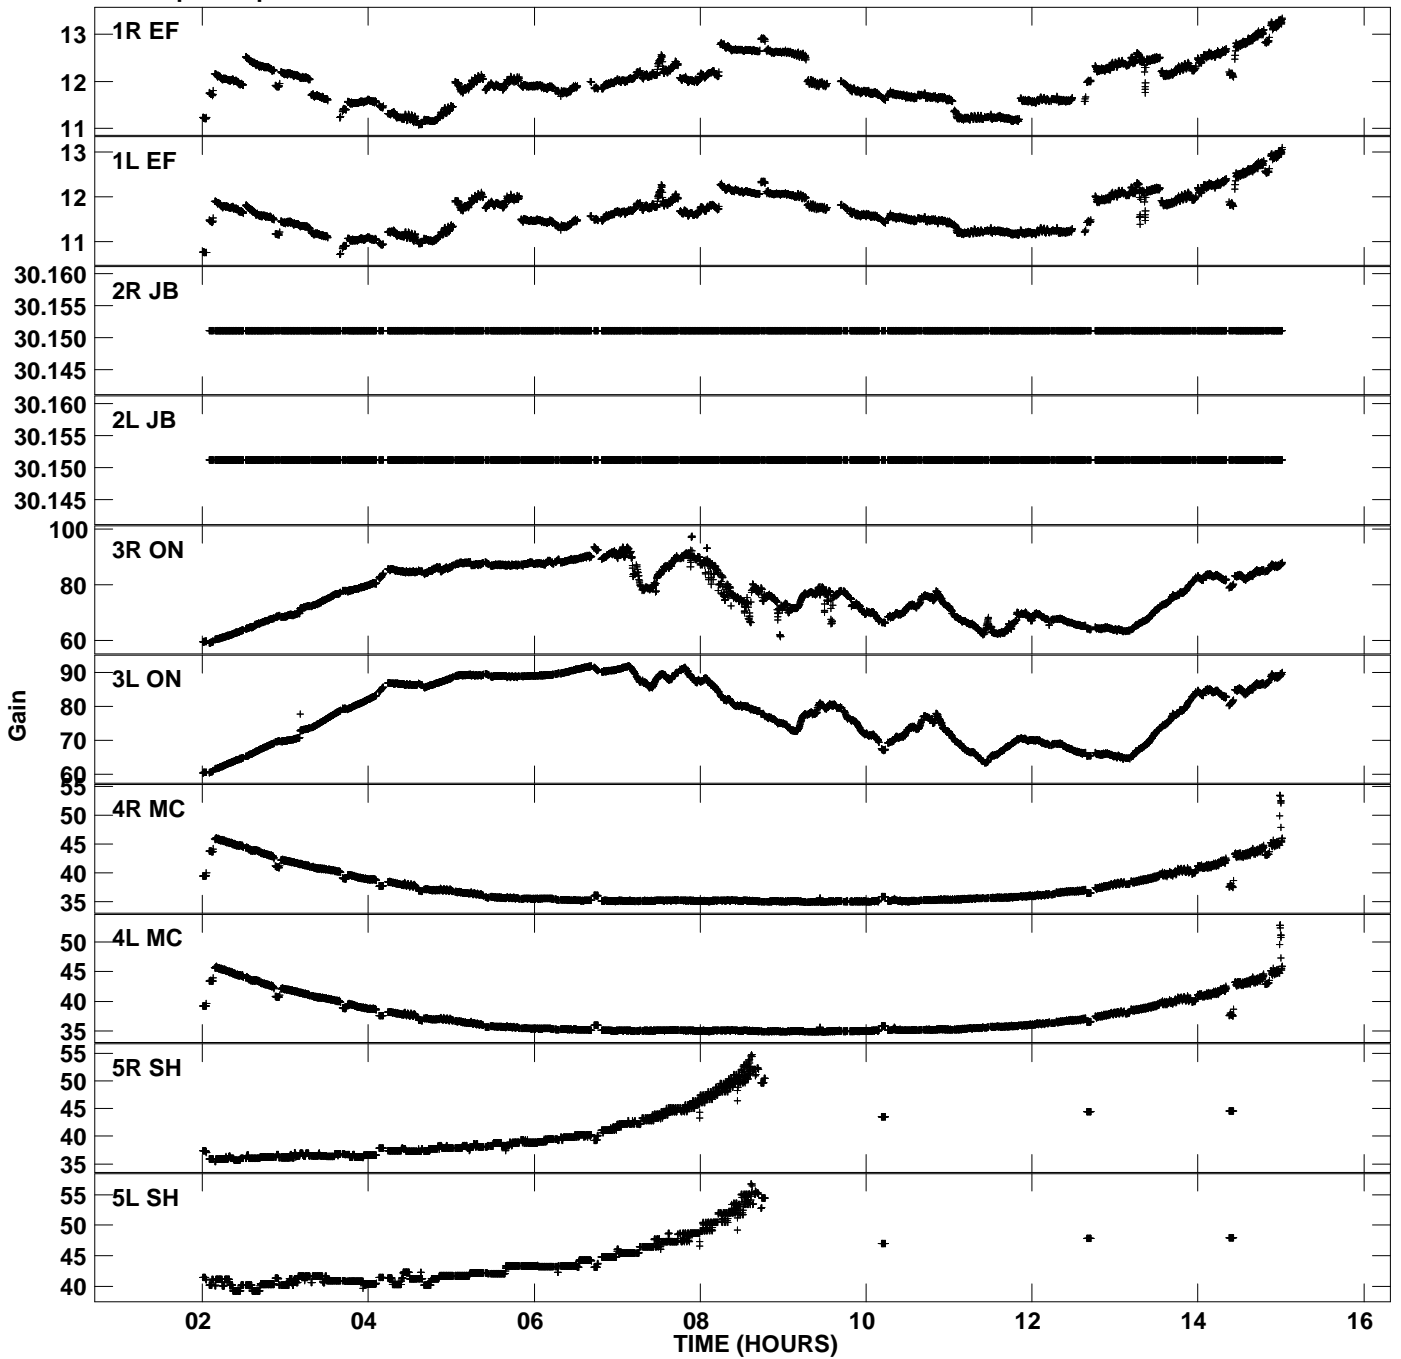

Plot file version 1 created 20-JUN-2007 14:26:53
Gain amp vs UTC time for EM059B.UVDATA.1
CL 2 Rpol & Lpol IF 1

Plot file version 2 created 20-JUN-2007 14:26:53
Gain amp vs UTC time for EM059B.UVDATA.1
CL 2 Rpol & Lpol IF 1