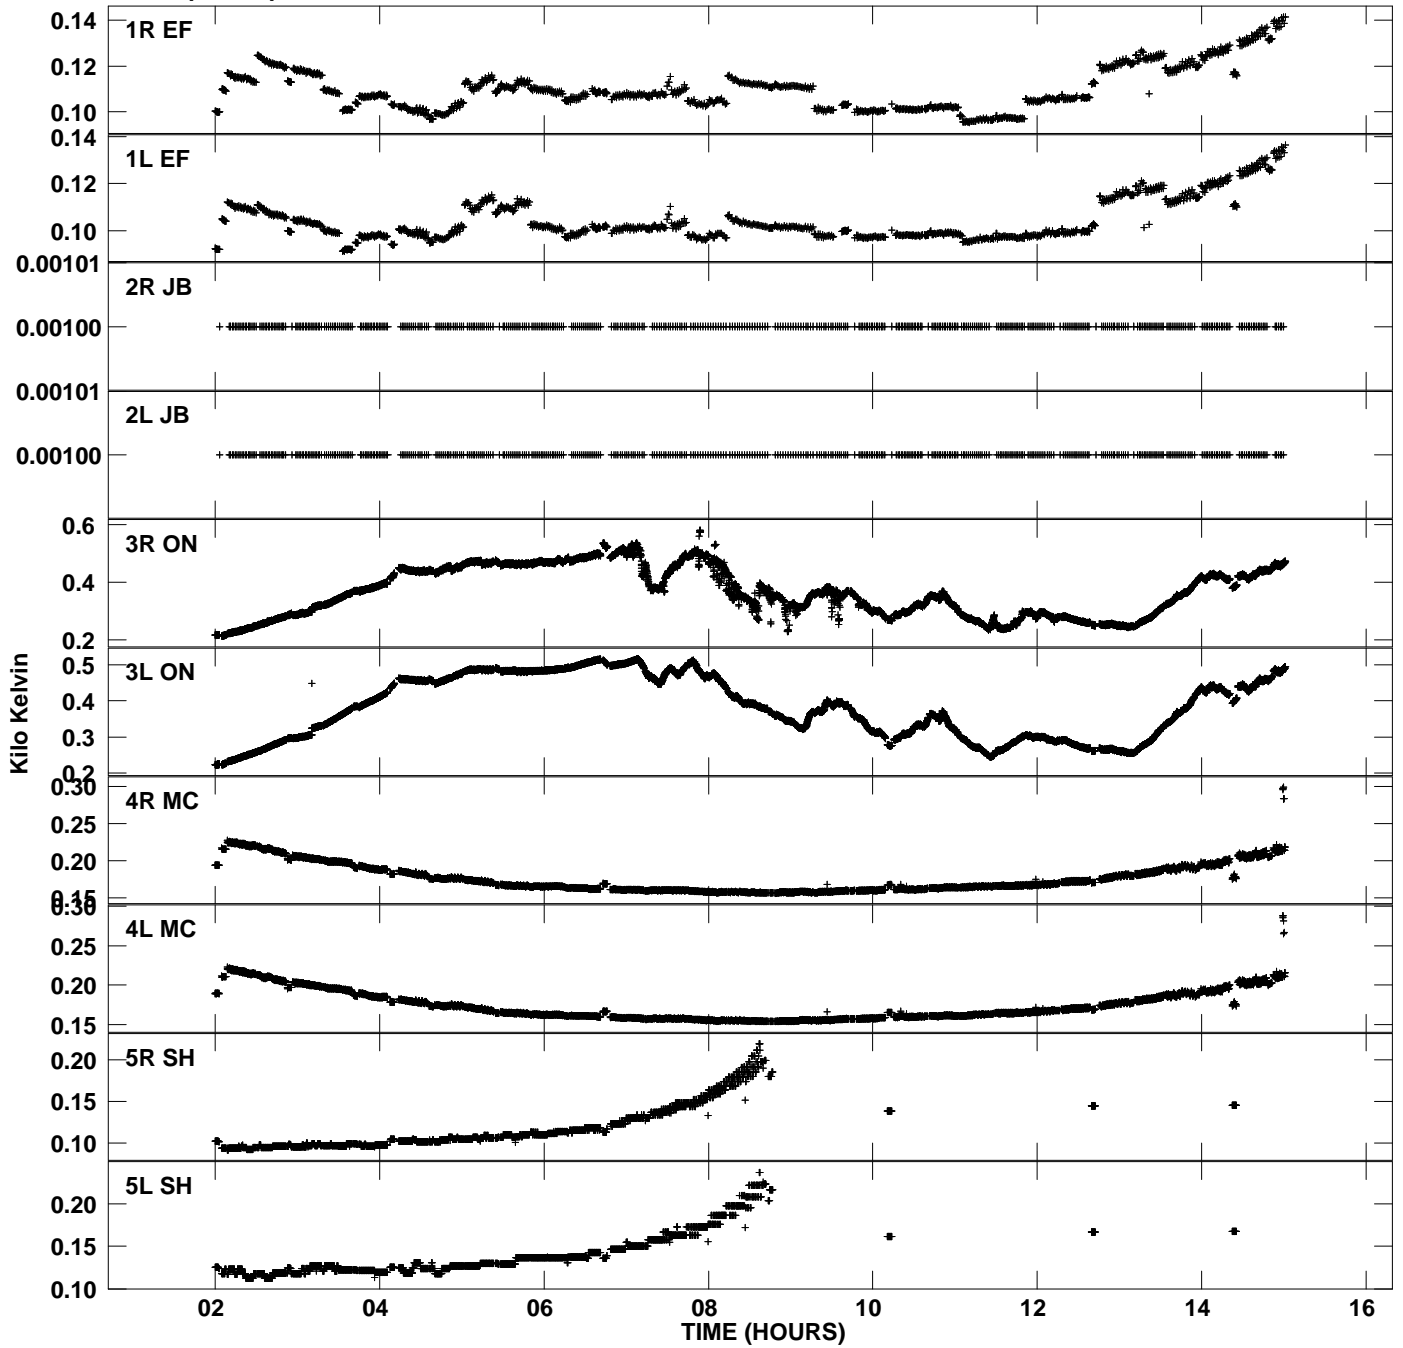

Plot file version 1 created 20-JUN-2007 14:26:45  
Tsys vs UTC time for EM059B.UVDATA.1  
TY 1 Rpol & Lpol IF 1

Plot file version 2 created 20-JUN-2007 14:26:45  
Tsys vs UTC time for EM059B.UVDATA.1  
TY 1 Rpol & Lpol IF 1