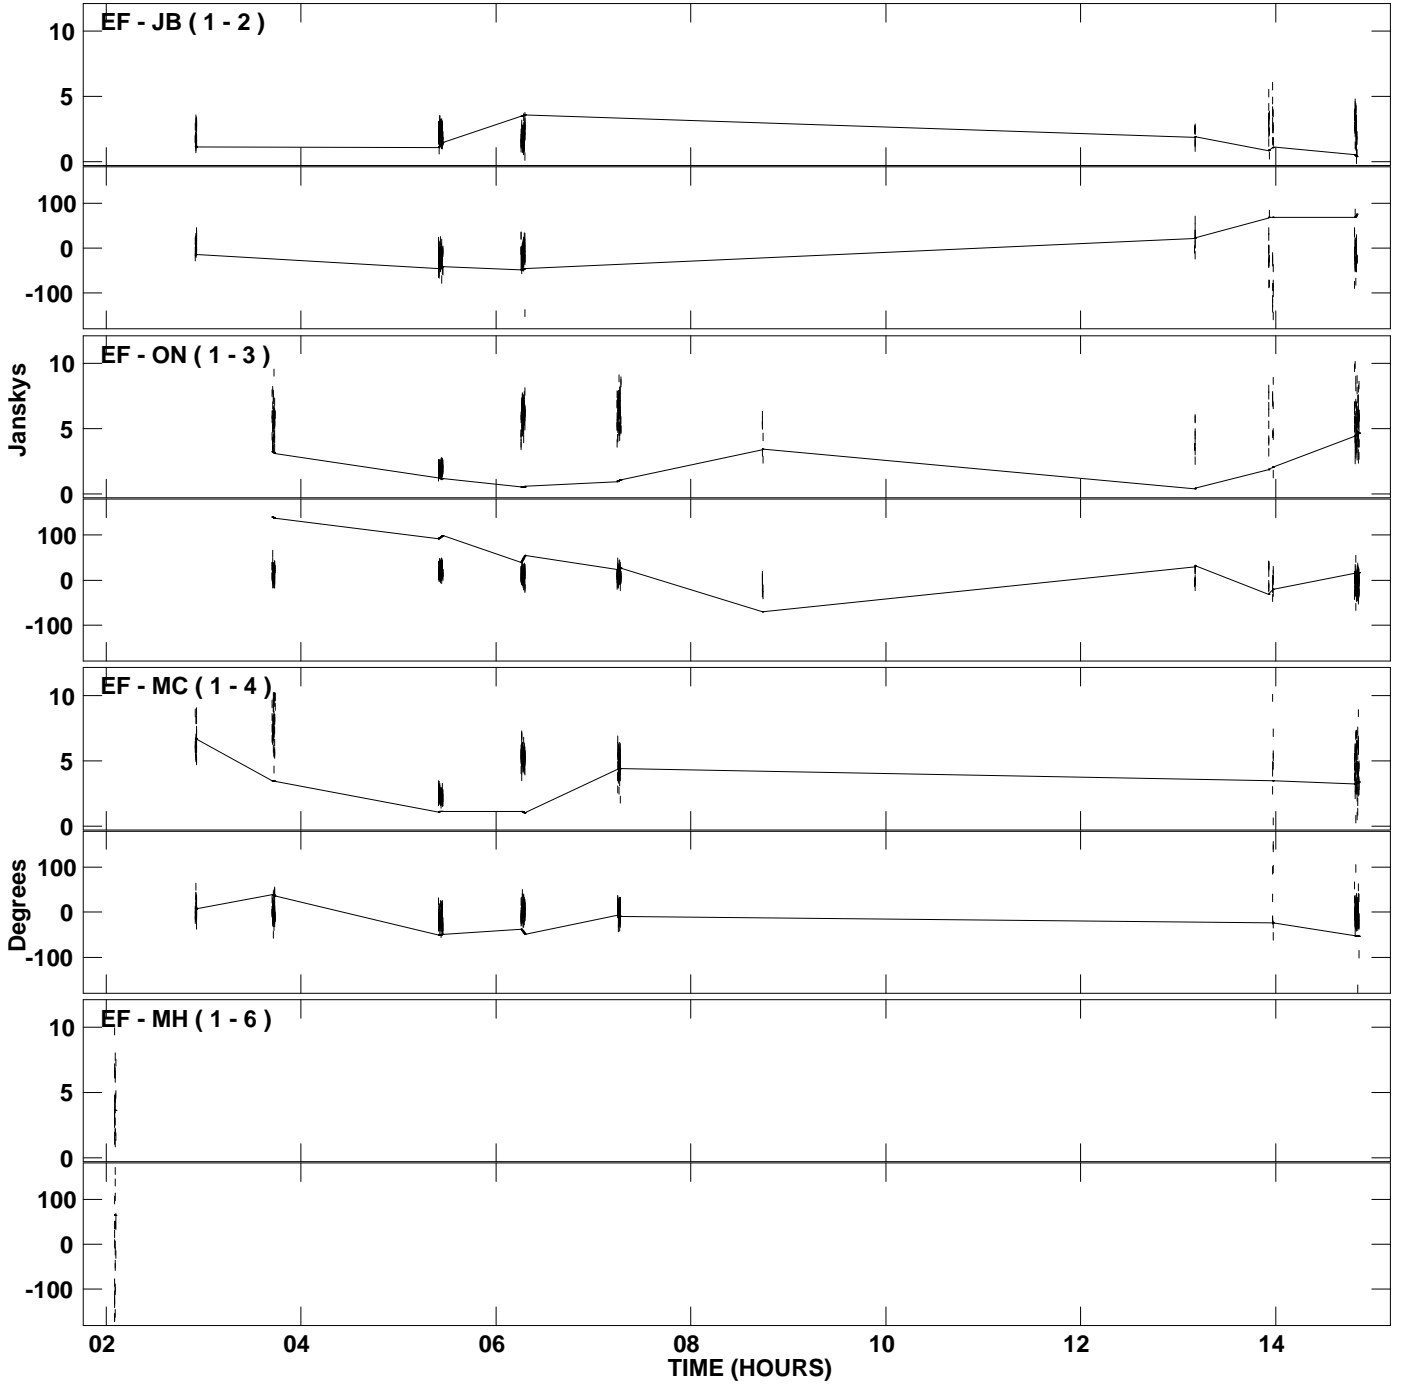

PLot file version 1 created 16-JUN-2009 03:02:06
Amplitude and Phase vs Time for 2002+472.MULTI.1 CL # 3
IF 1 CHAN 1 STK LL of 2002+472.ICL001.3

PLot file version 2 created 16-JUN-2009 03:02:06
Amplitude andPhase vs Time for 2002+472.MULTI.1 CL # 3
IF 1 CHAN 1 STK LL of 2002+472.ICL001.3

PLot file version 3 created 16-JUN-2009 03:02:07
Amplitude and Phase vs Time for 2002+472.MULTI.1 CL # 3
IF 1 CHAN 1 STK RR of 2002+472.ICL001.3