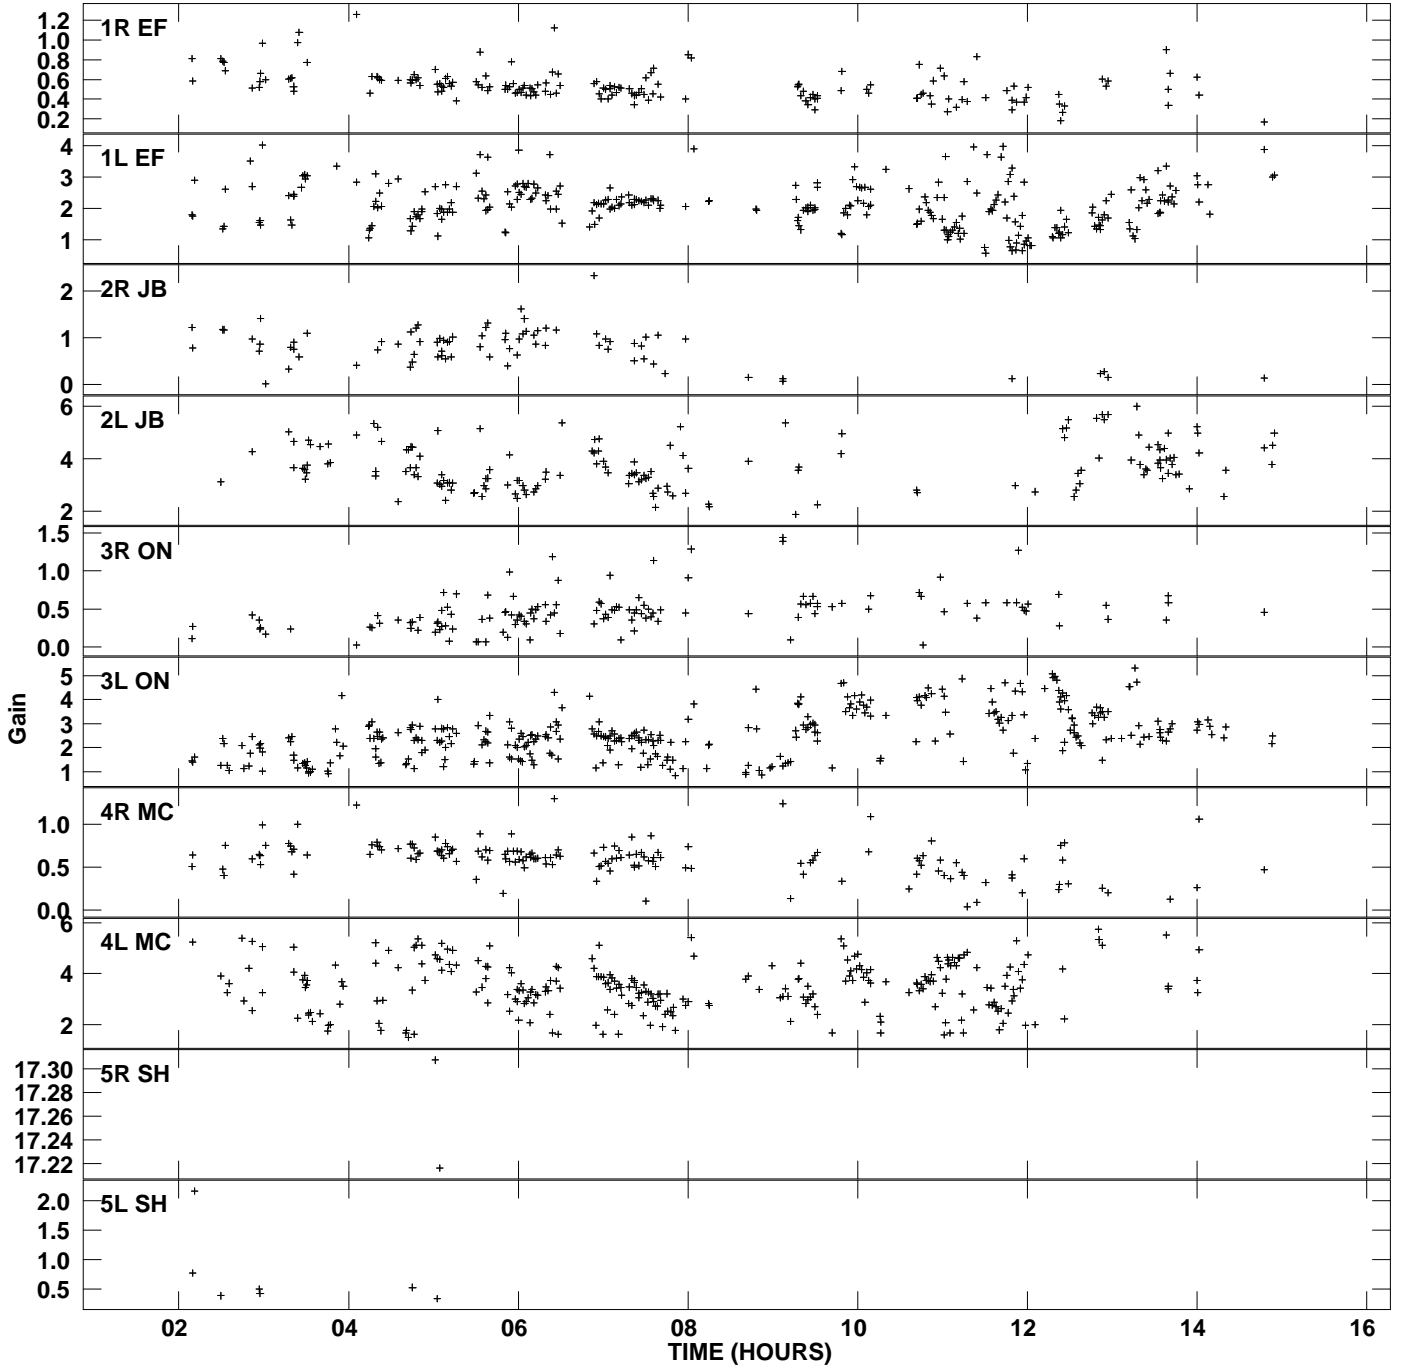

Plot file version 1 created 16-JUN-2009 03:01:47  
Gain amp vs UTC time for 2007+402.MULTI.1  
SN 2 Rpol & Lpol IF 1

Plot file version 2 created 16-JUN-2009 03:01:47  
Gain amp vs UTC time for 2007+402.MULTI.1  
SN 2 Rpol & Lpol IF 1