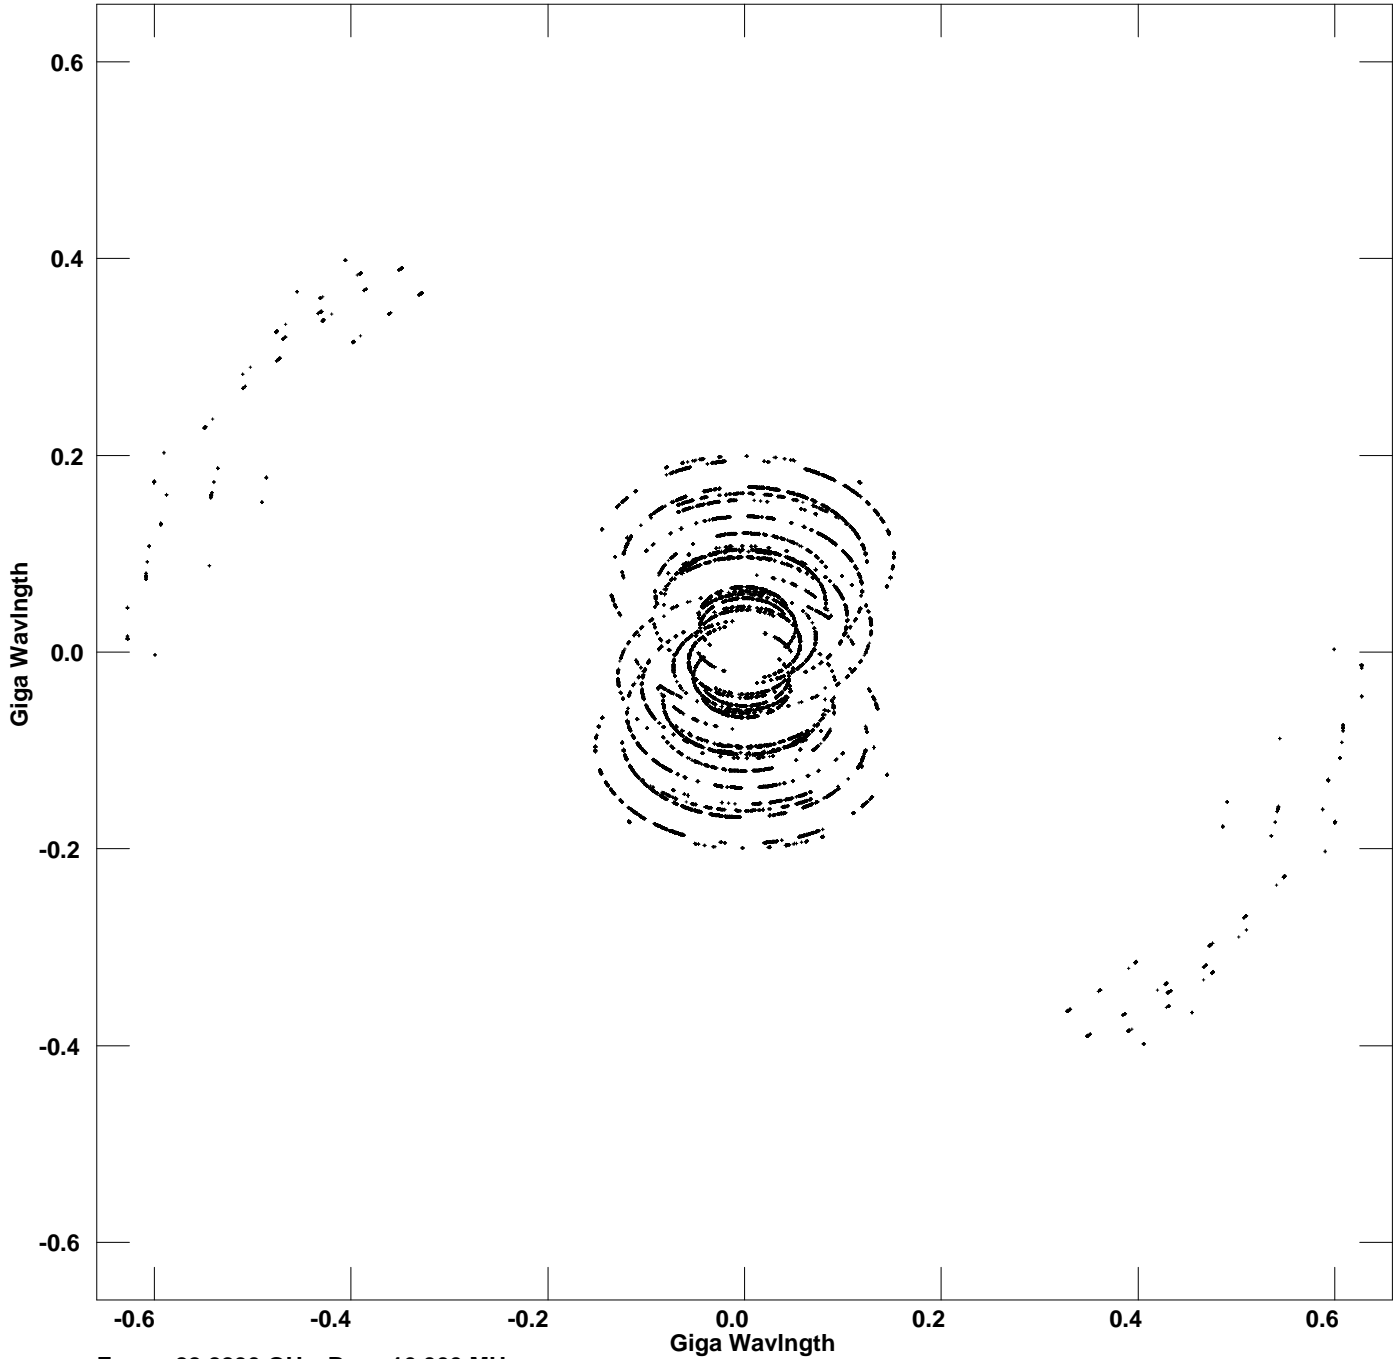

Plot file version 1 created 16-JUN-2009 03:02:35
V vs U for 2007+402.MULTI.1 Source:2007+402
Ants * - * Stokes I IF# 1 Chan# 1

Freq = 22.2290 GHz, Bw = 16.000 MHz