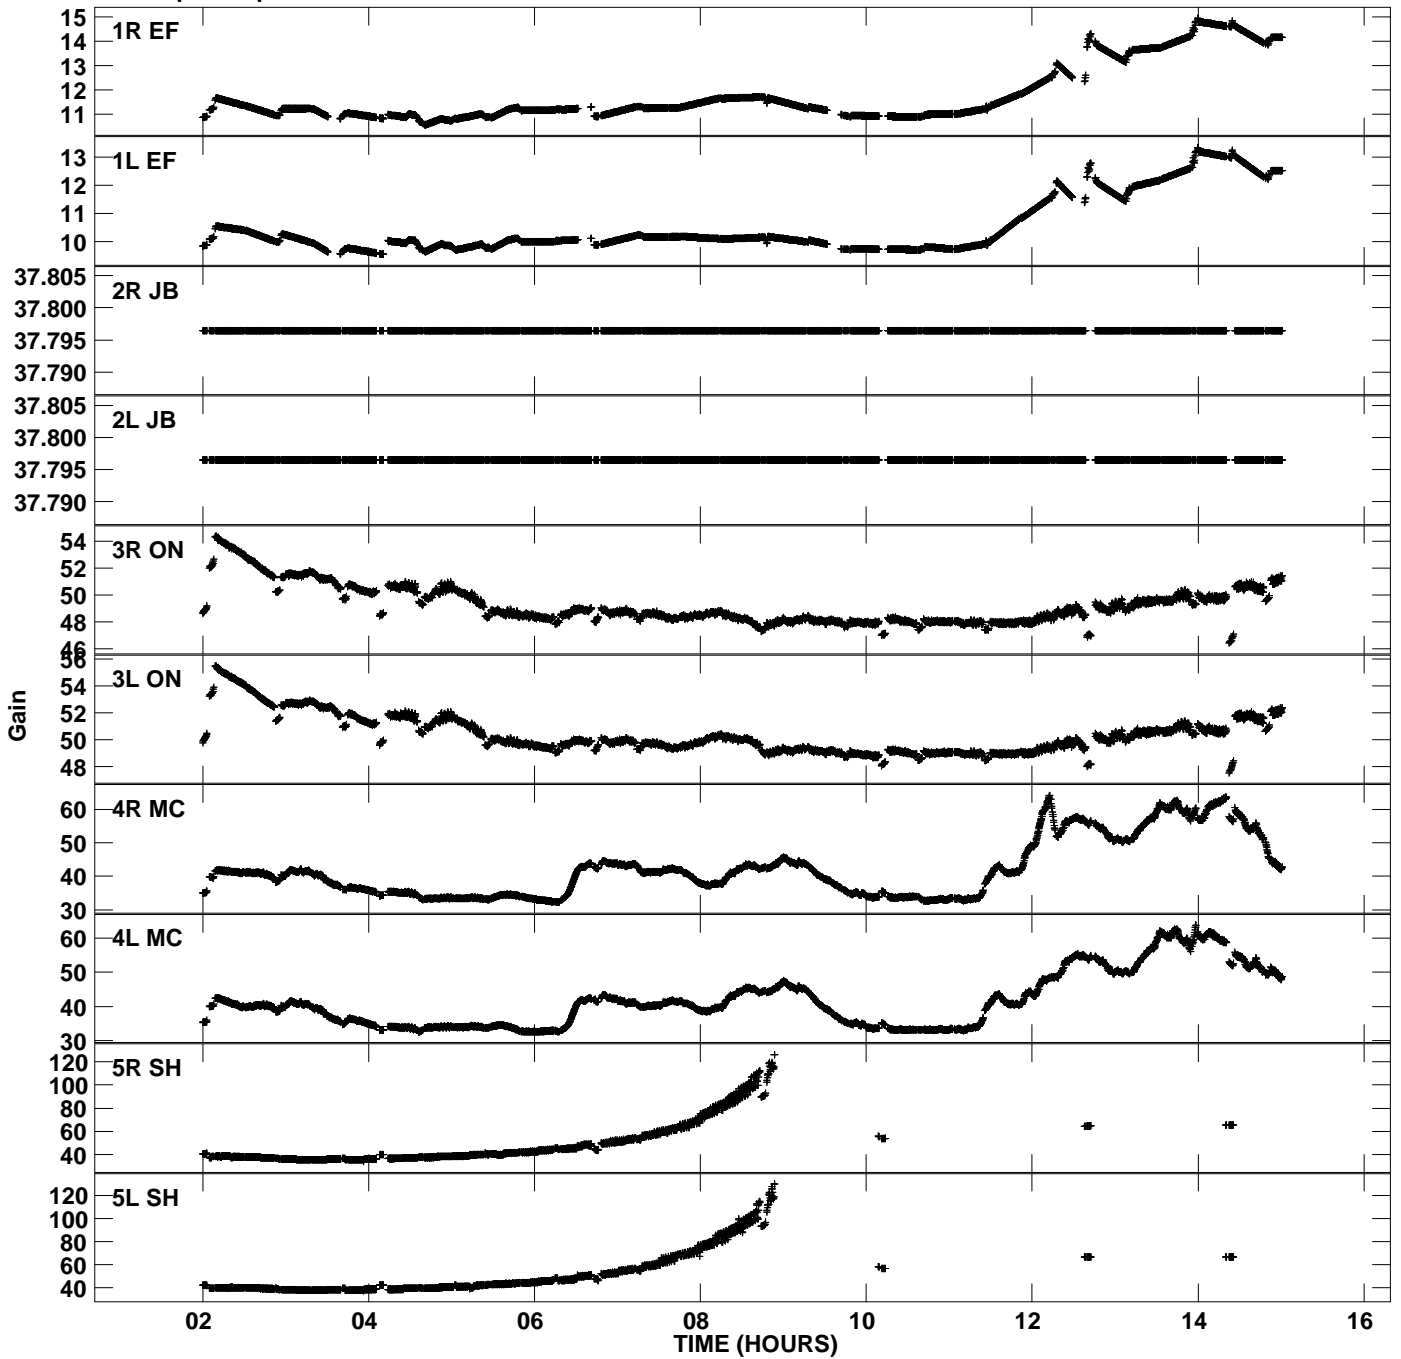

Plot file version 1 created 15-JUN-2009 22:05:16
Gain amp vs UTC time for EM059D.UVDATA.1
CL 2 Rpol & Lpol IF 1

Plot file version 2 created 15-JUN-2009 22:05:16
Gain amp vs UTC time for EM059D.UVDATA.1
CL 2 Rpol & Lpol IF 1