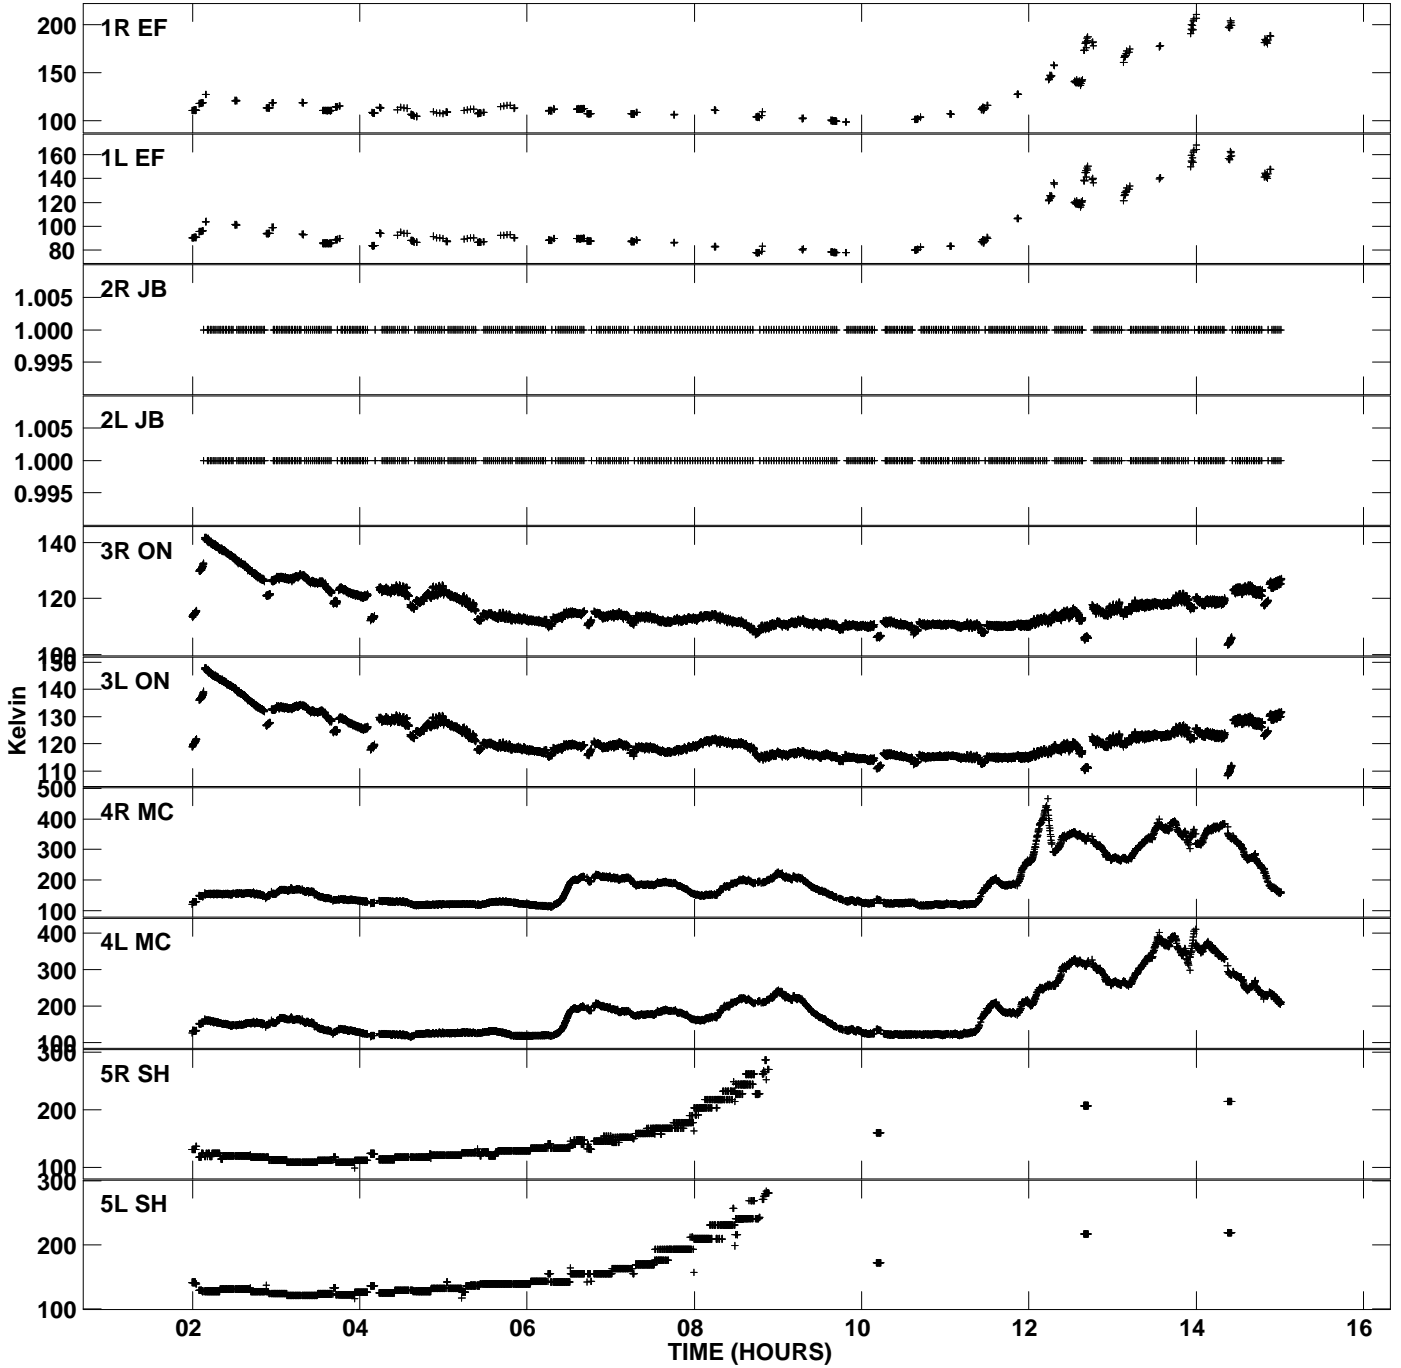

Plot file version 1 created 15-JUN-2009 22:05:03  
Tsyst vs UTC time for EM059D.UVDATA.1  
TY 1 Rpol & Lpol IF 1

Plot file version 2 created 15-JUN-2009 22:05:03  
Tsys vs UTC time for EM059D.UVDATA.1  
TY 1 Rpol & Lpol IF 1