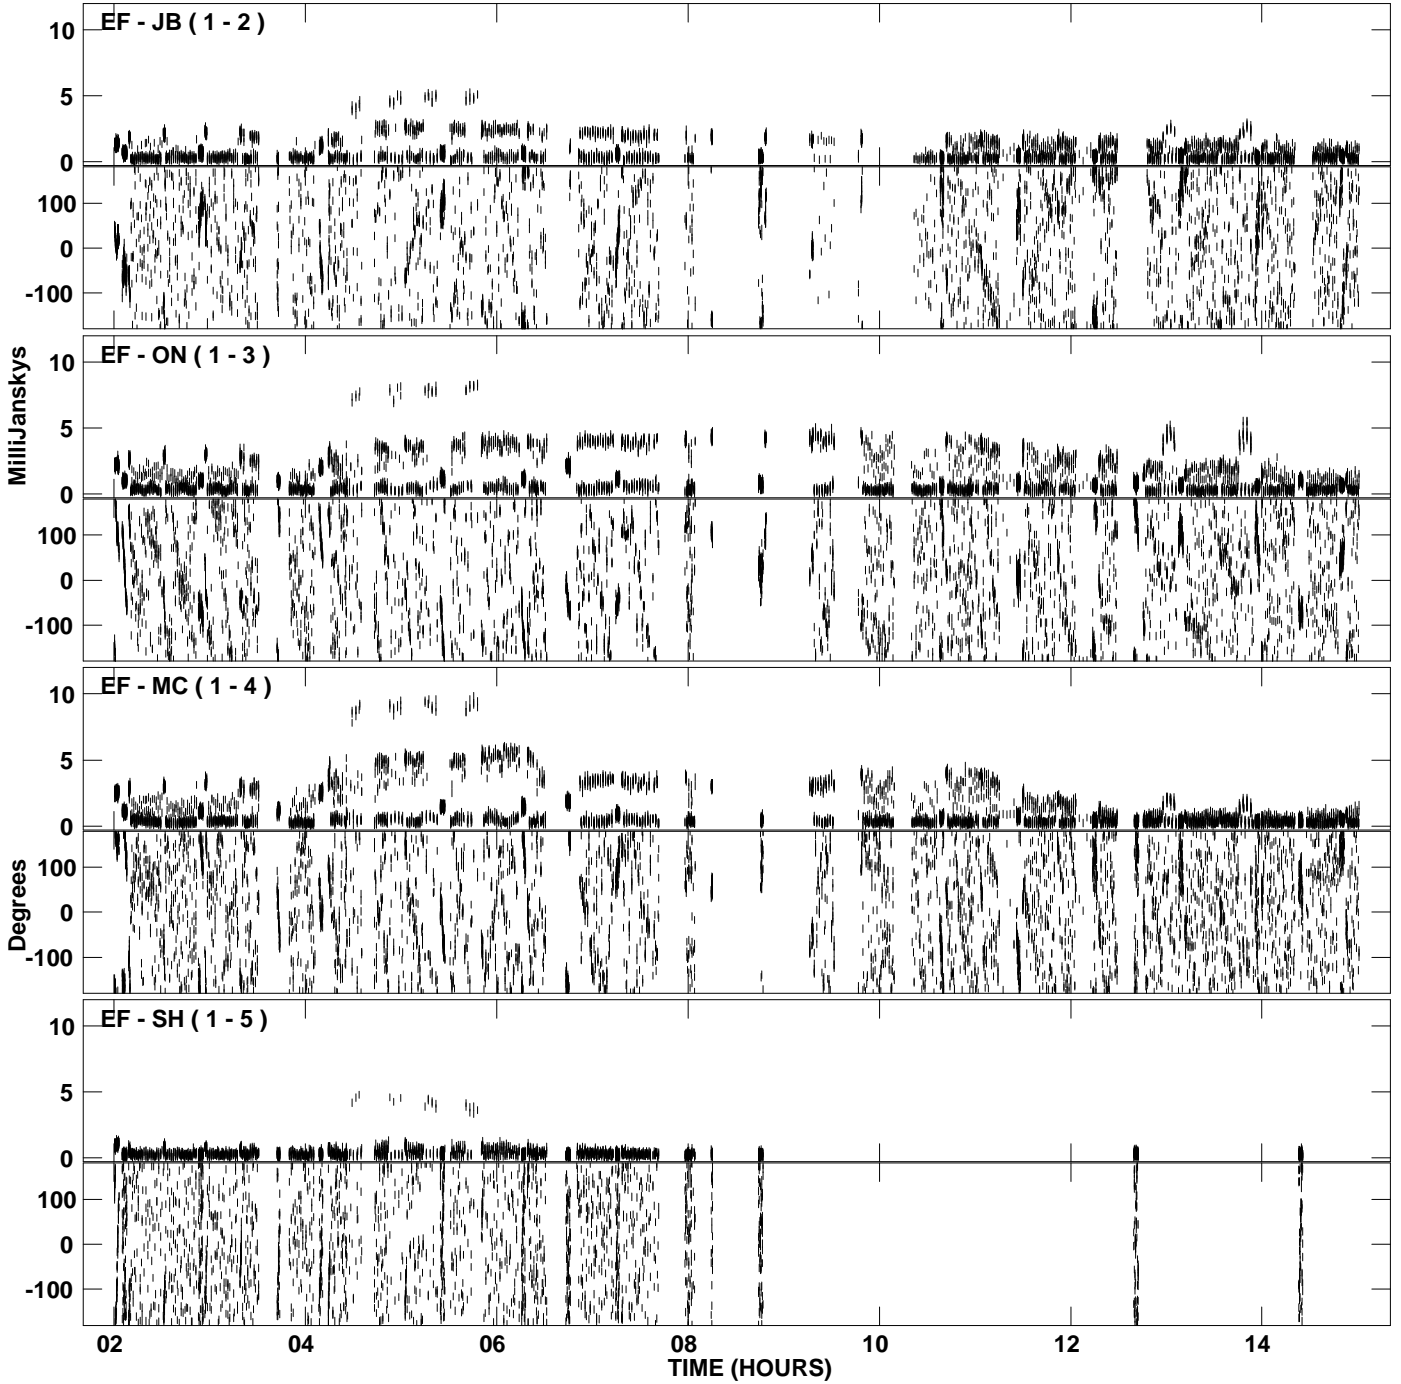

PLot file version 1 created 15-JUN-2009 21:13:23
Amplitude andPhase vs Time for EM059D.UVDATA.1 Vect aver.
IF 1 CHAN 1 - 1024 STK LL

PLot file version 2 created 15-JUN-2009 21:13:23
Amplitude andPhase vs Time for EM059D.UVDATA.1 Vect aver.
IF 1 CHAN 1 - 1024 STK LL

PLot file version 3 created 15-JUN-2009 21:19:44
Amplitude and Phase vs Time for EM059D.UVDATA.1 Vect aver.
IF 1 CHAN 1 - 1024 STK RR

PLot file version 4 created 15-JUN-2009 21:19:44
Amplitude andPhase vs Time for EM059D.UVDATA.1 Vect aver.
IF 1 CHAN 1 - 1024 STK RR