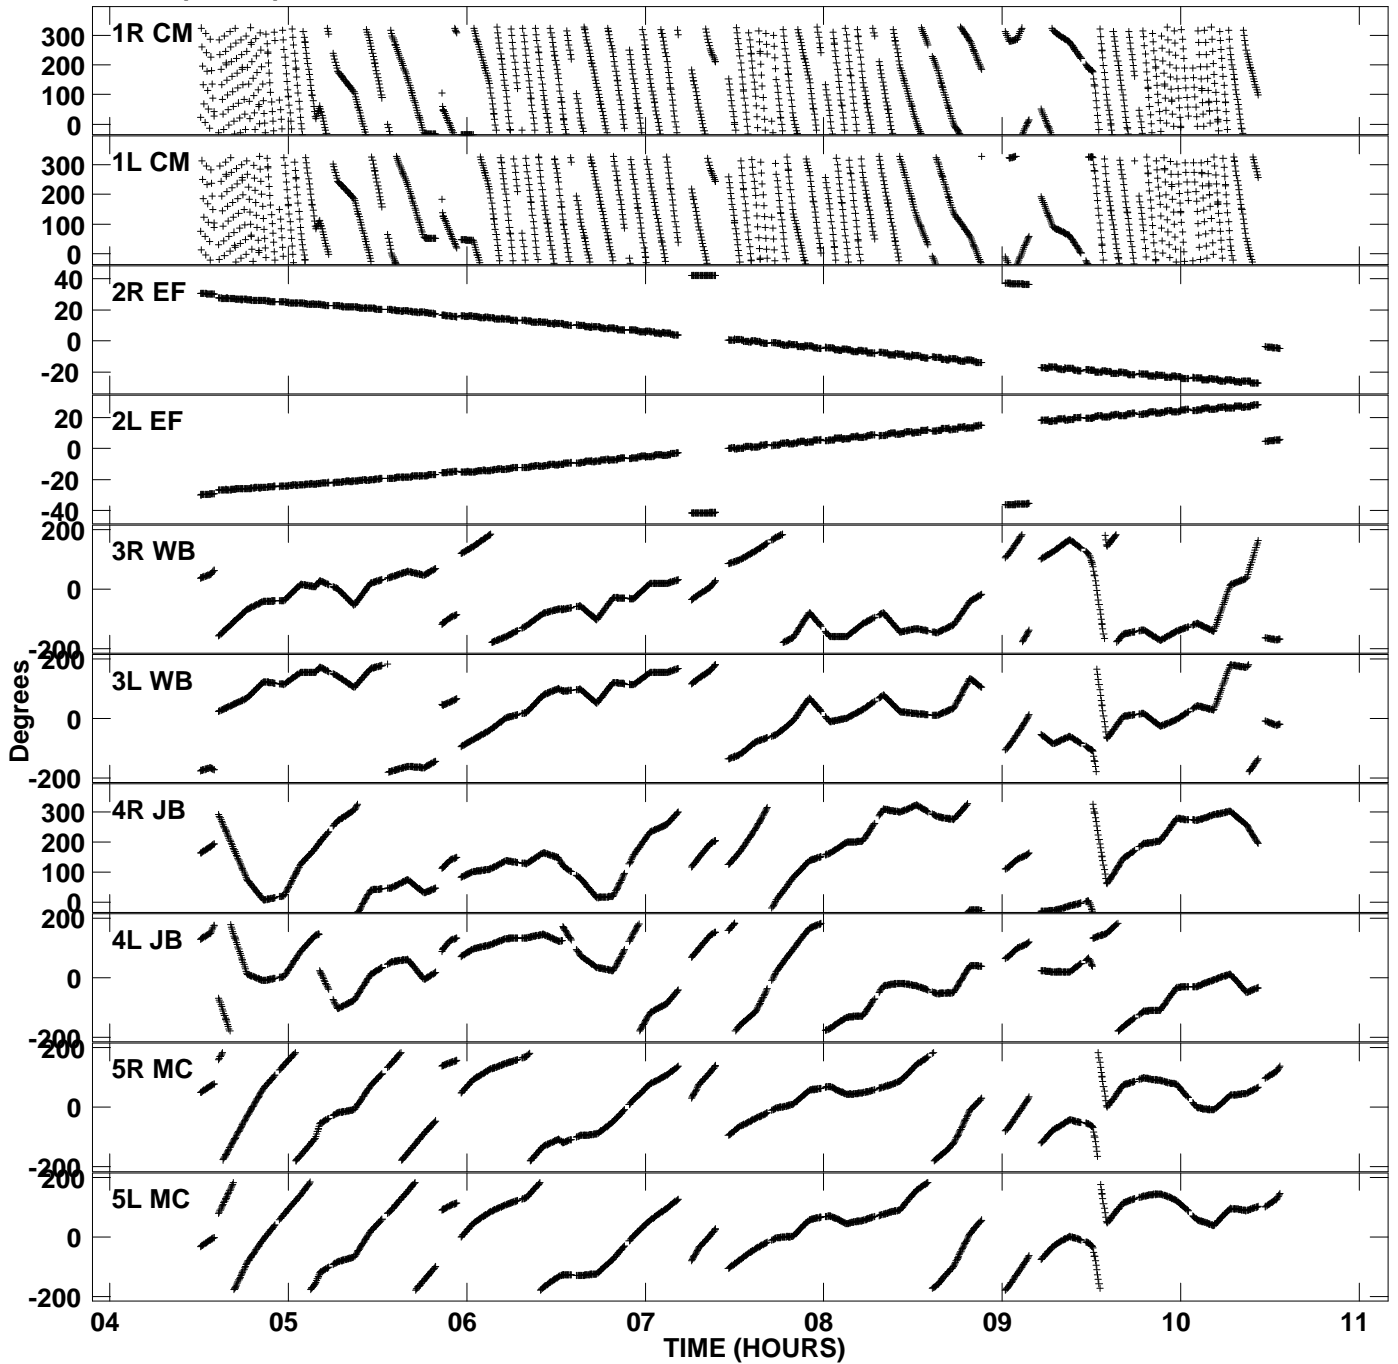

Plot file version 1 created 23-JUN-2006 17:24:09  
Gain phs vs UTC time for EM061A\_2.UVDATA.1  
CL 3 Rpol & Lpol IF 1

Plot file version 2 created 23-JUN-2006 17:24:09  
Gain phs vs UTC time for EM061A\_2.UVDATA.1  
CL 3 Rpol & Lpol IF 1