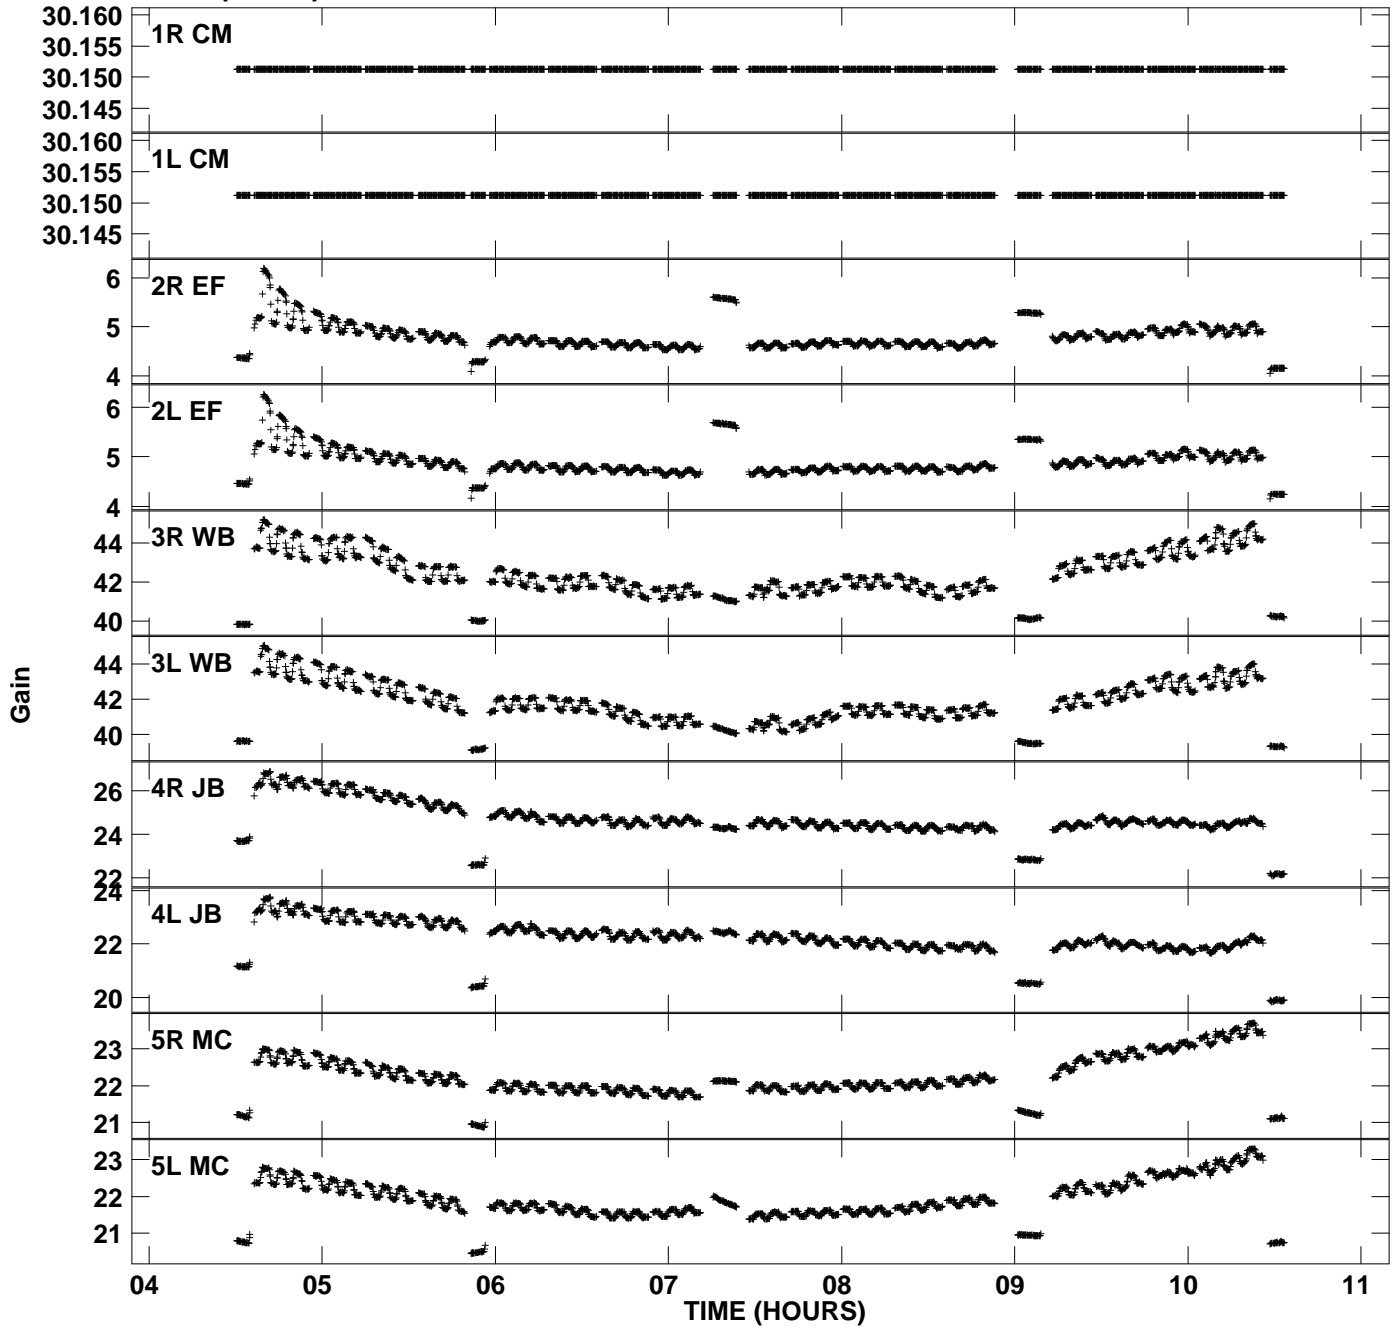

Plot file version 1 created 23-JUN-2006 15:48:05  
Gain amp vs UTC time for EM061A\_2.UVDATA.1  
CL 2 Rpol & Lpol IF 1

Plot file version 2 created 23-JUN-2006 15:48:05  
Gain amp vs UTC time for EM061A\_2.UVDATA.1  
CL 2 Rpol & Lpol IF 1