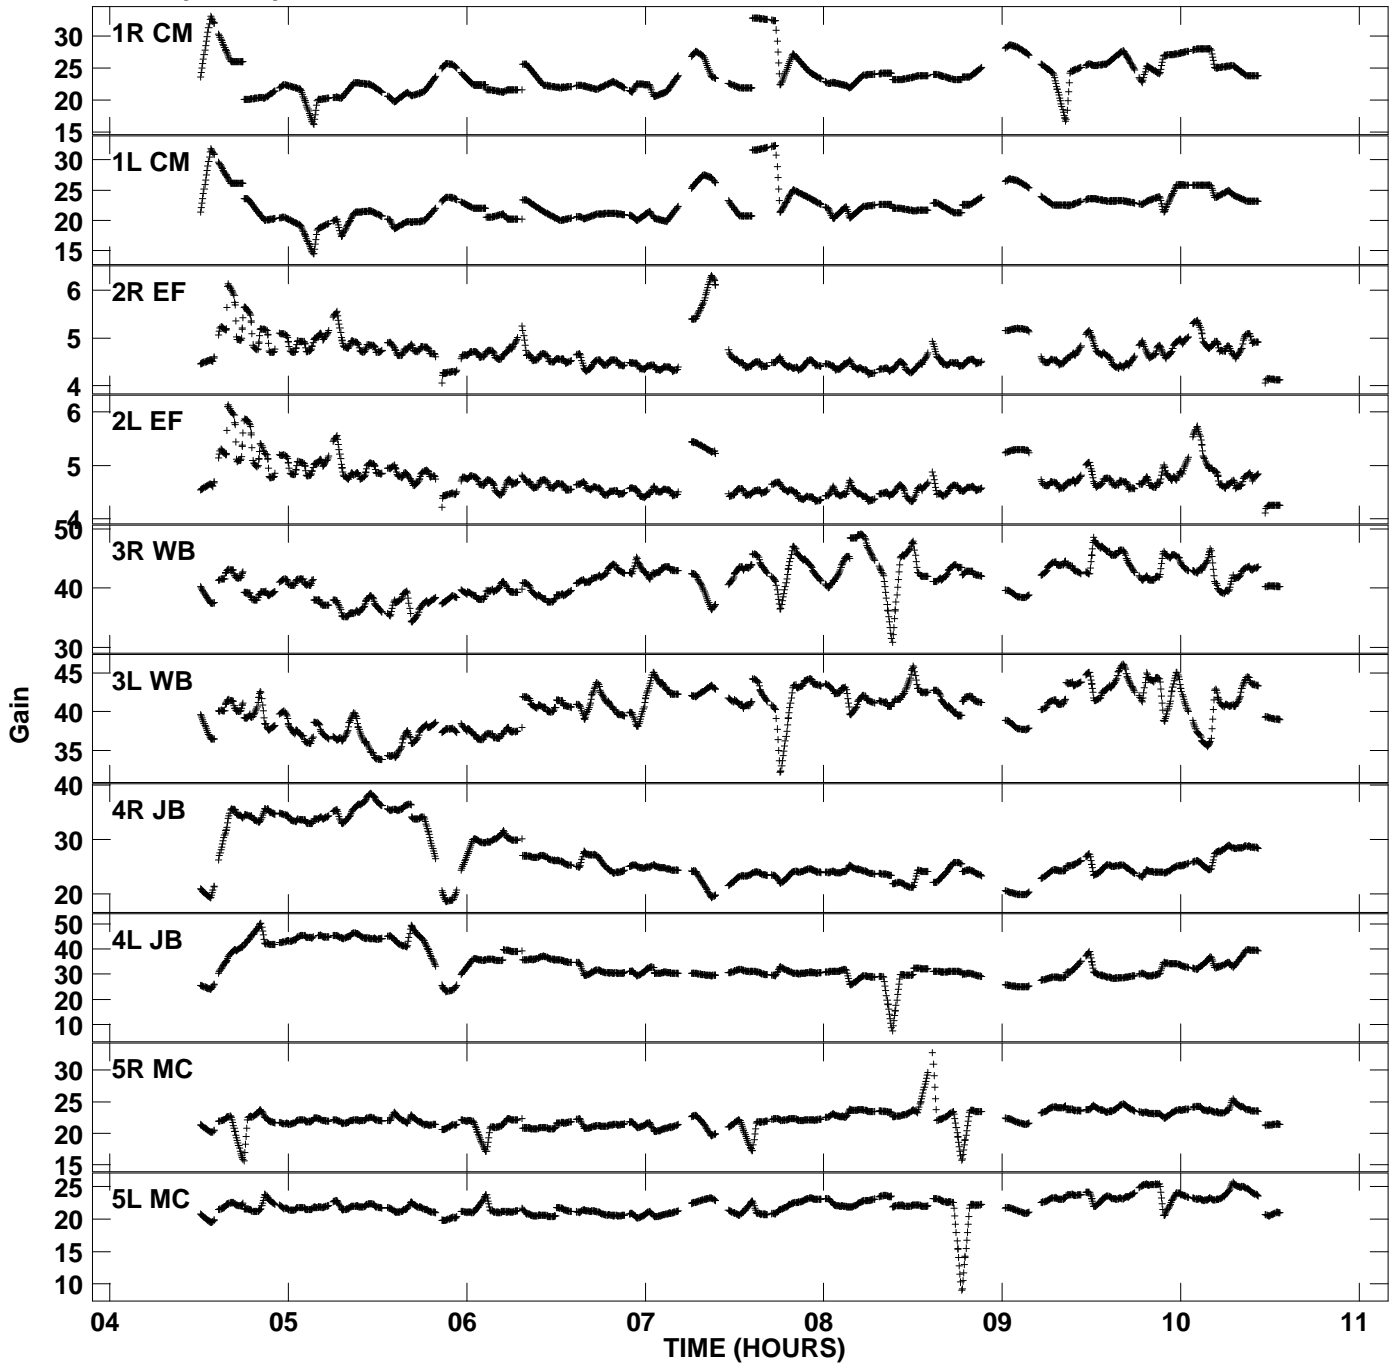

Plot file version 1 created 23-JUN-2006 18:55:09
Gain amp vs UTC time for EM061A_2.TMP.1
CL 4 Rpol & Lpol IF 1

Plot file version 2 created 23-JUN-2006 18:55:09
Gain amp vs UTC time for EM061A_2.TMP.1
CL 4 Rpol & Lpol IF 1