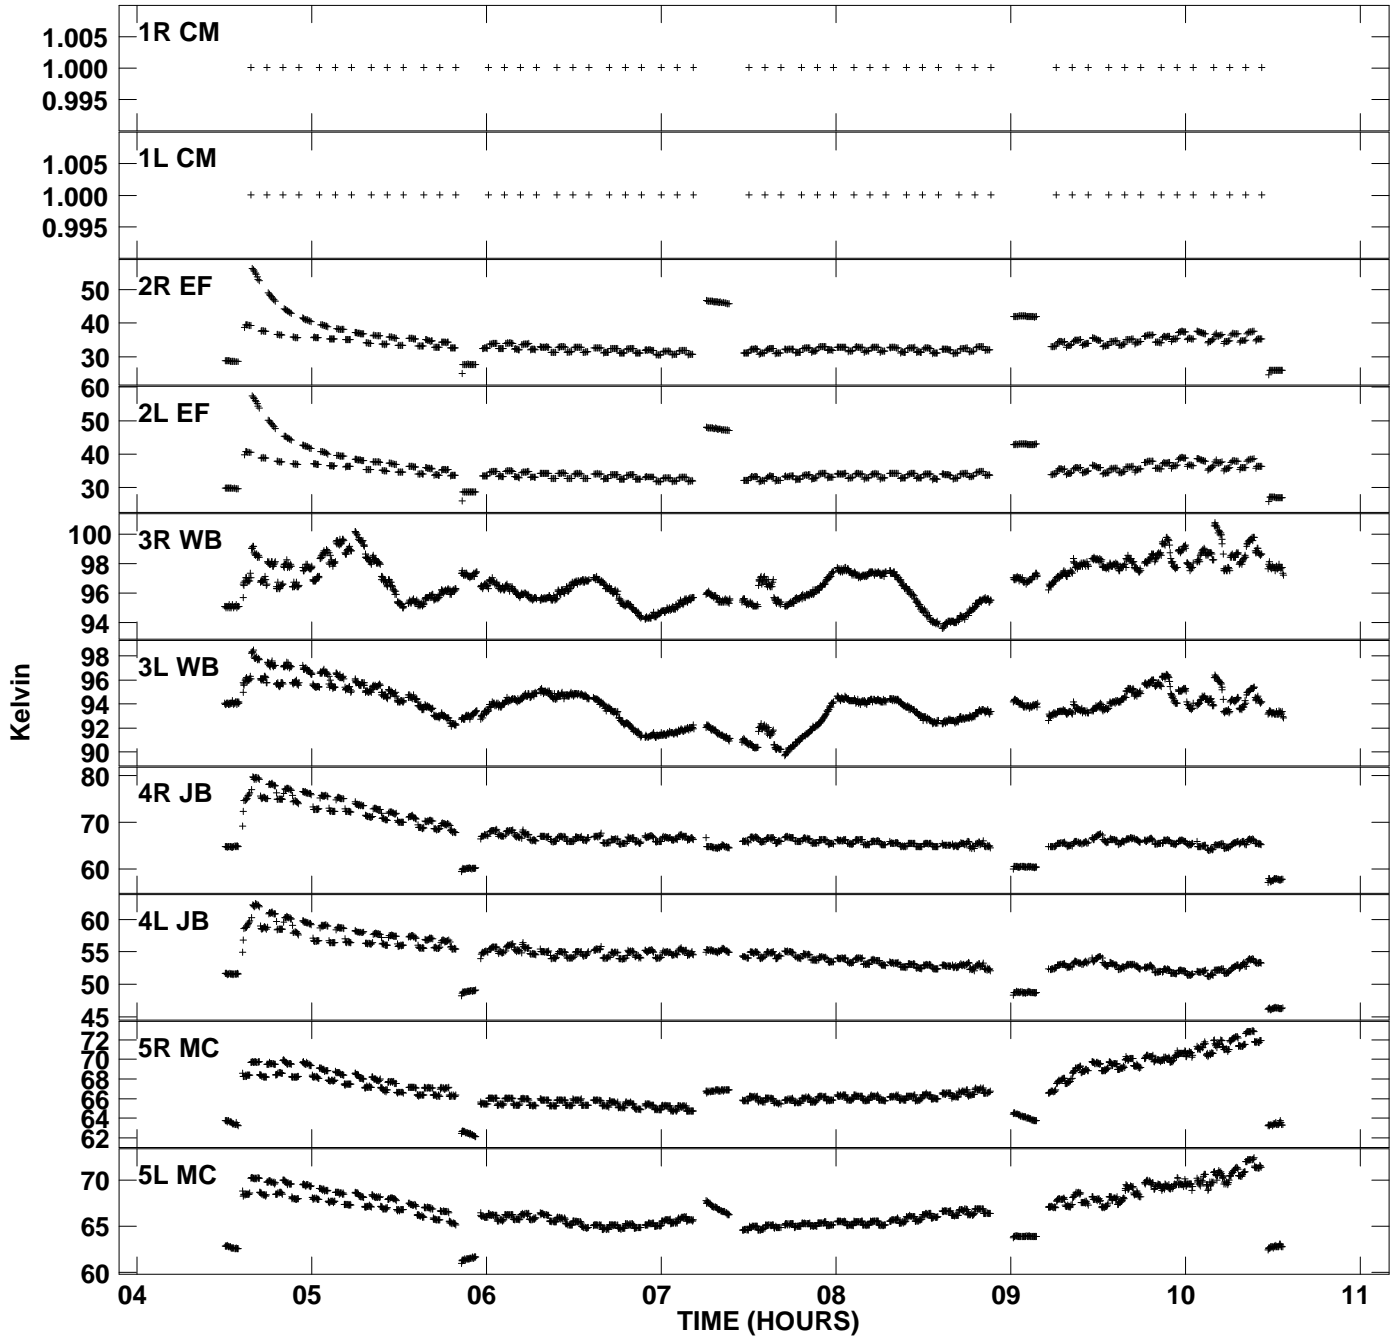

Plot file version 1 created 23-JUN-2006 15:47:58
Tsys vs UTC time for EM061A_2.UVDATA.1
TY 1 Rpol & Lpol IF 1

Plot file version 2 created 23-JUN-2006 15:47:58
Tsys vs UTC time for EM061A_2.UVDATA.1
TY 1 Rpol & Lpol IF 1