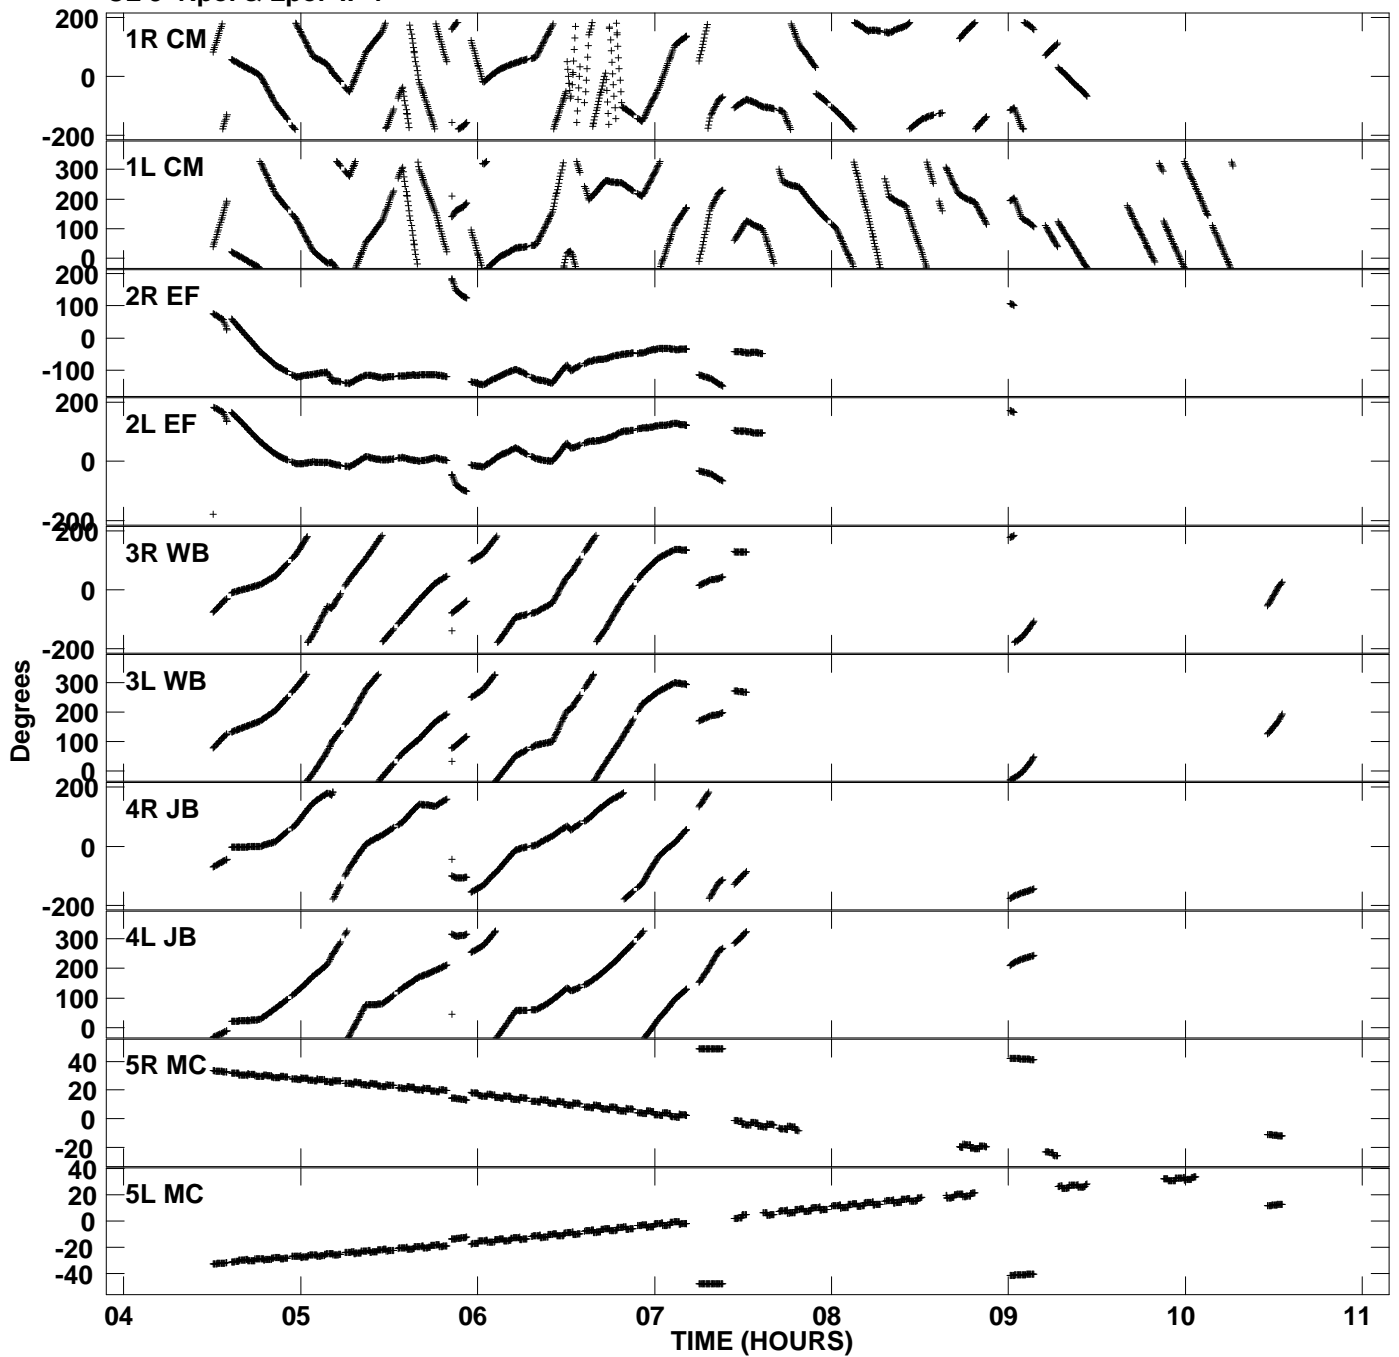

Plot file version 1 created 22-JUN-2006 13:38:18  
Gain phs vs UTC time for EM061B\_2.UVDATA.1  
CL 3 Rpol & Lpol IF 1

Plot file version 2 created 22-JUN-2006 13:38:18  
Gain phs vs UTC time for EM061B\_2.UVDATA.1  
CL 3 Rpol & Lpol IF 1