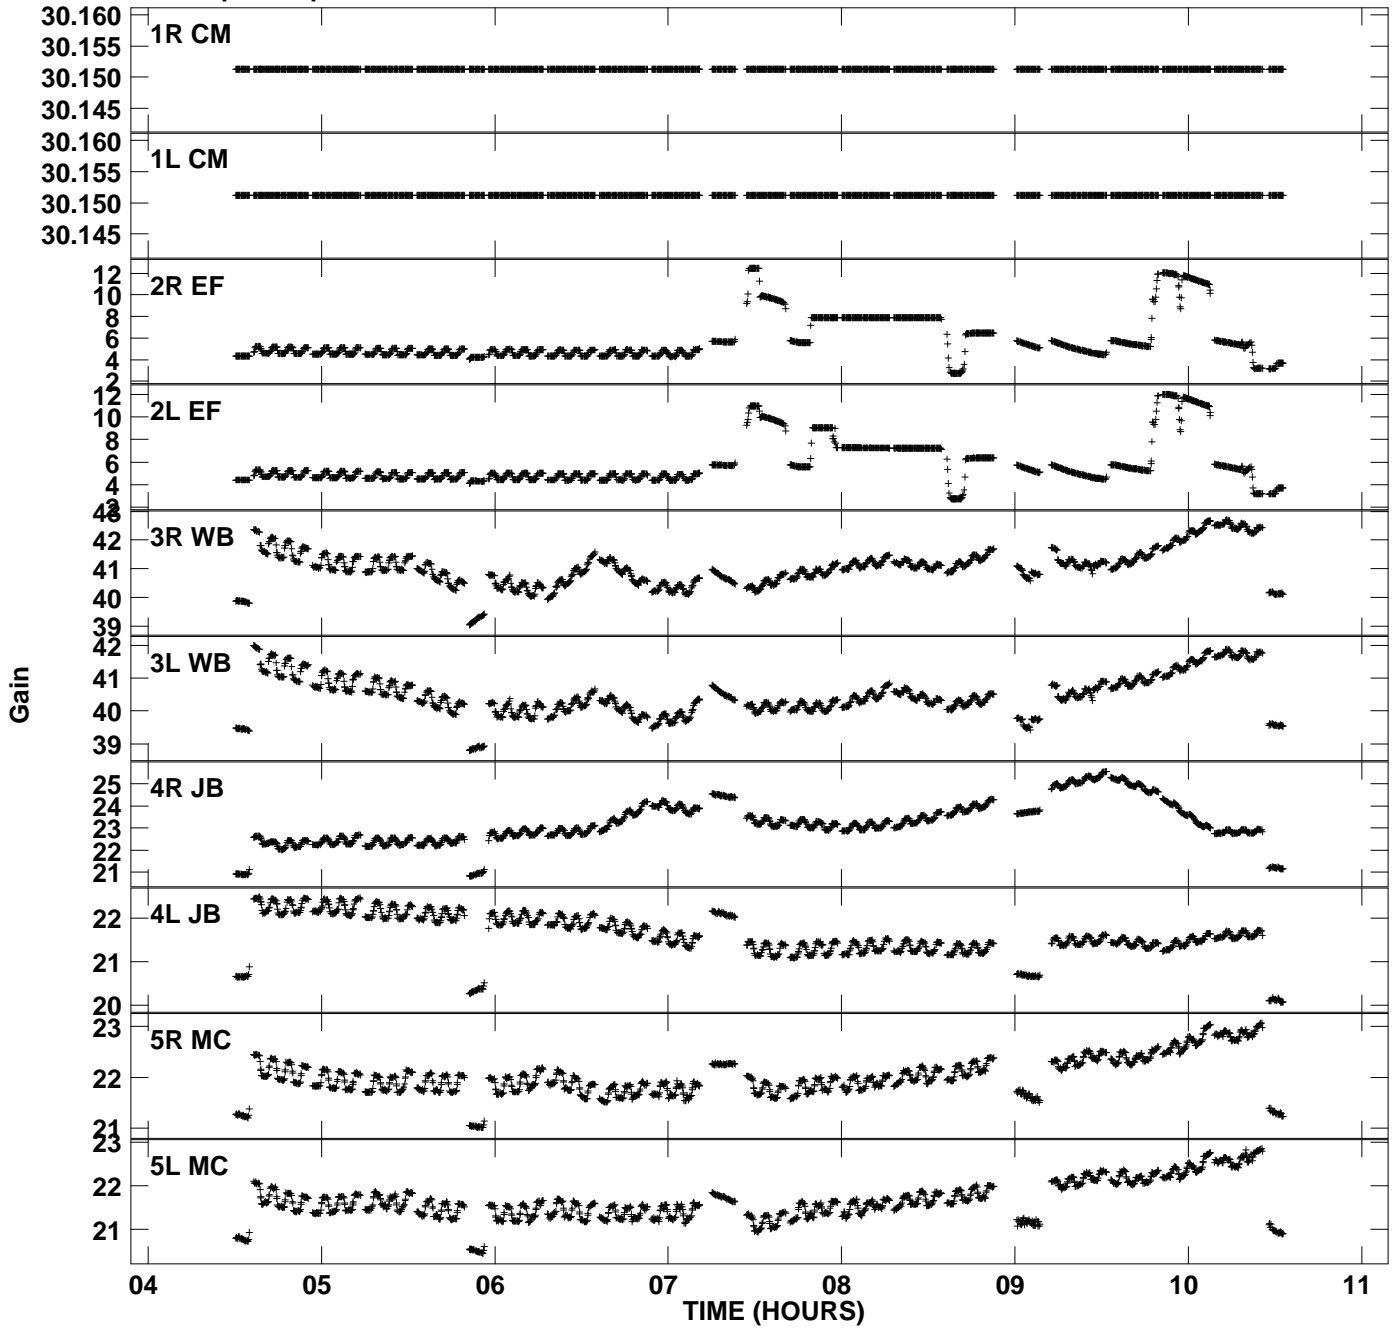

Plot file version 1 created 22-JUN-2006 11:17:39
Gain amp vs UTC time for EM061B_2.UVDATA.1
CL 2 Rpol & Lpol IF 1

Plot file version 2 created 22-JUN-2006 11:17:39
Gain amp vs UTC time for EM061B_2.UVDATA.1
CL 2 Rpol & Lpol IF 1