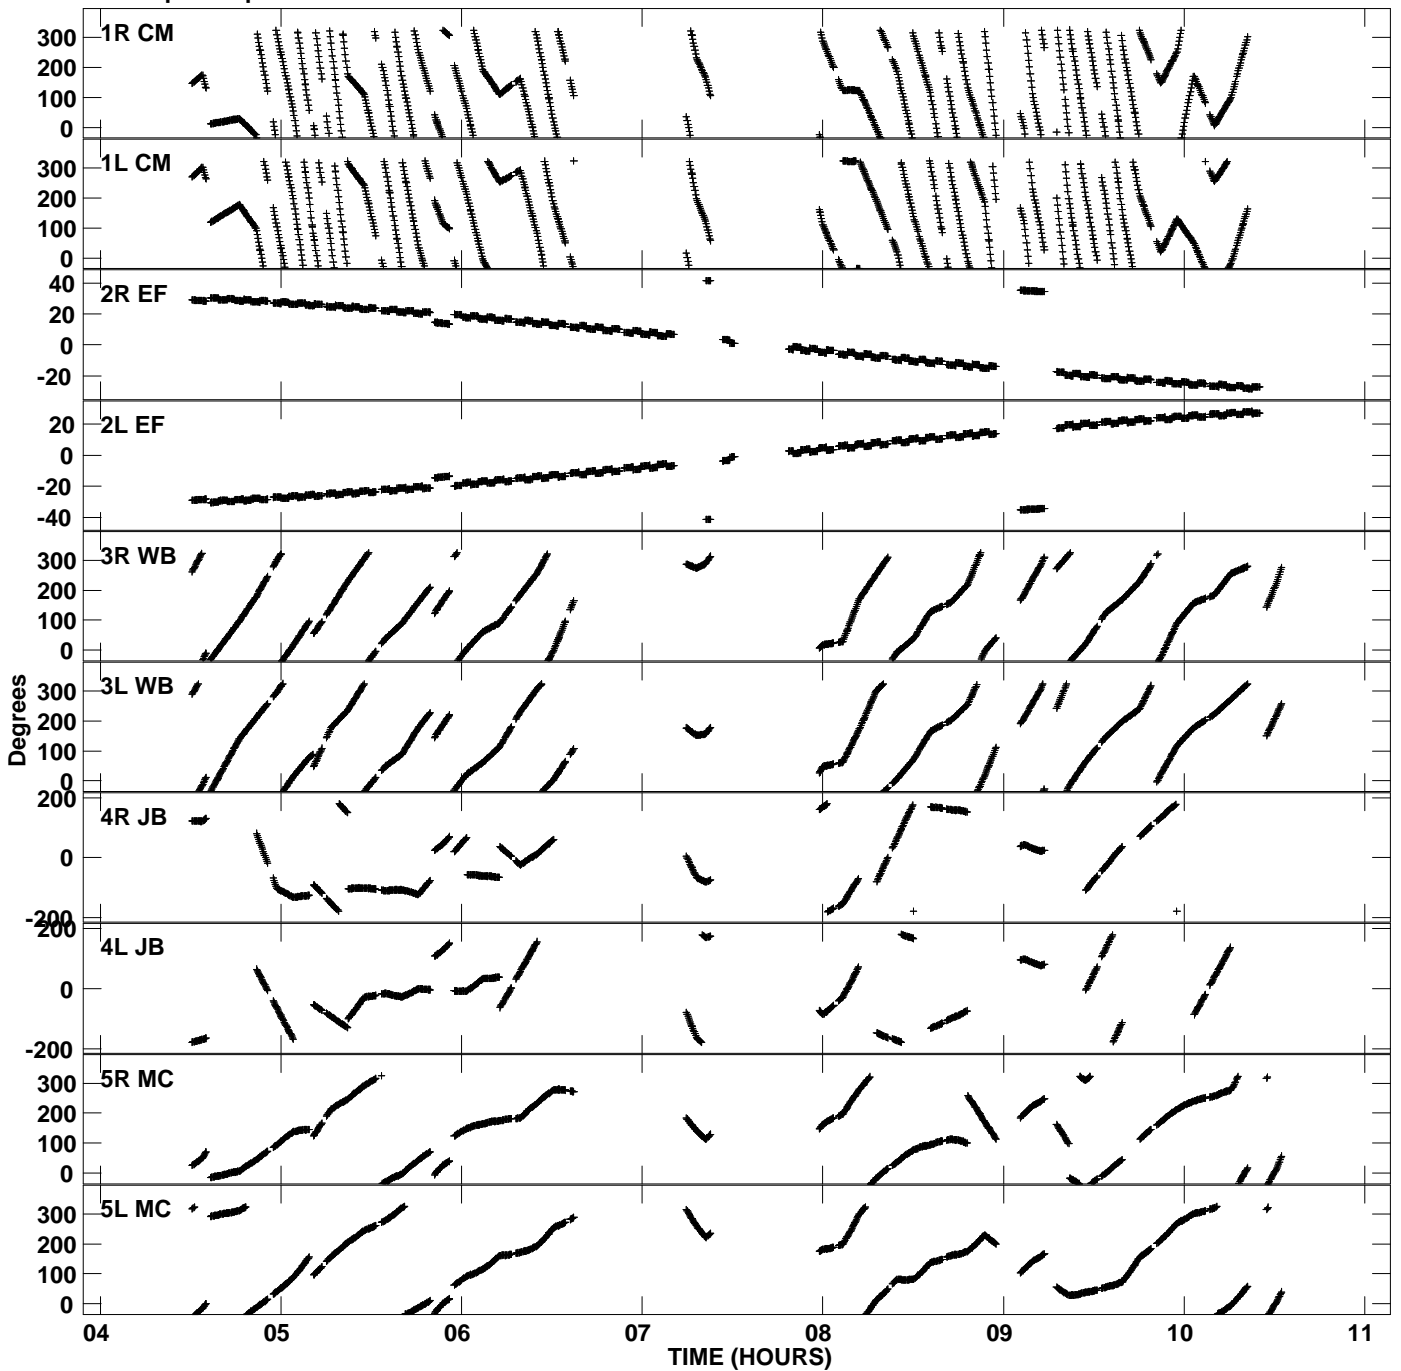

Plot file version 1 created 17-AUG-2006 16:52:44
Gain phs vs UTC time for EM061C_2.UVDATA.1
CL 3 Rpol & Lpol IF 1

Plot file version 2 created 17-AUG-2006 16:52:44
Gain phs vs UTC time for EM061C_2.UVDATA.1
CL 3 Rpol & Lpol IF 1