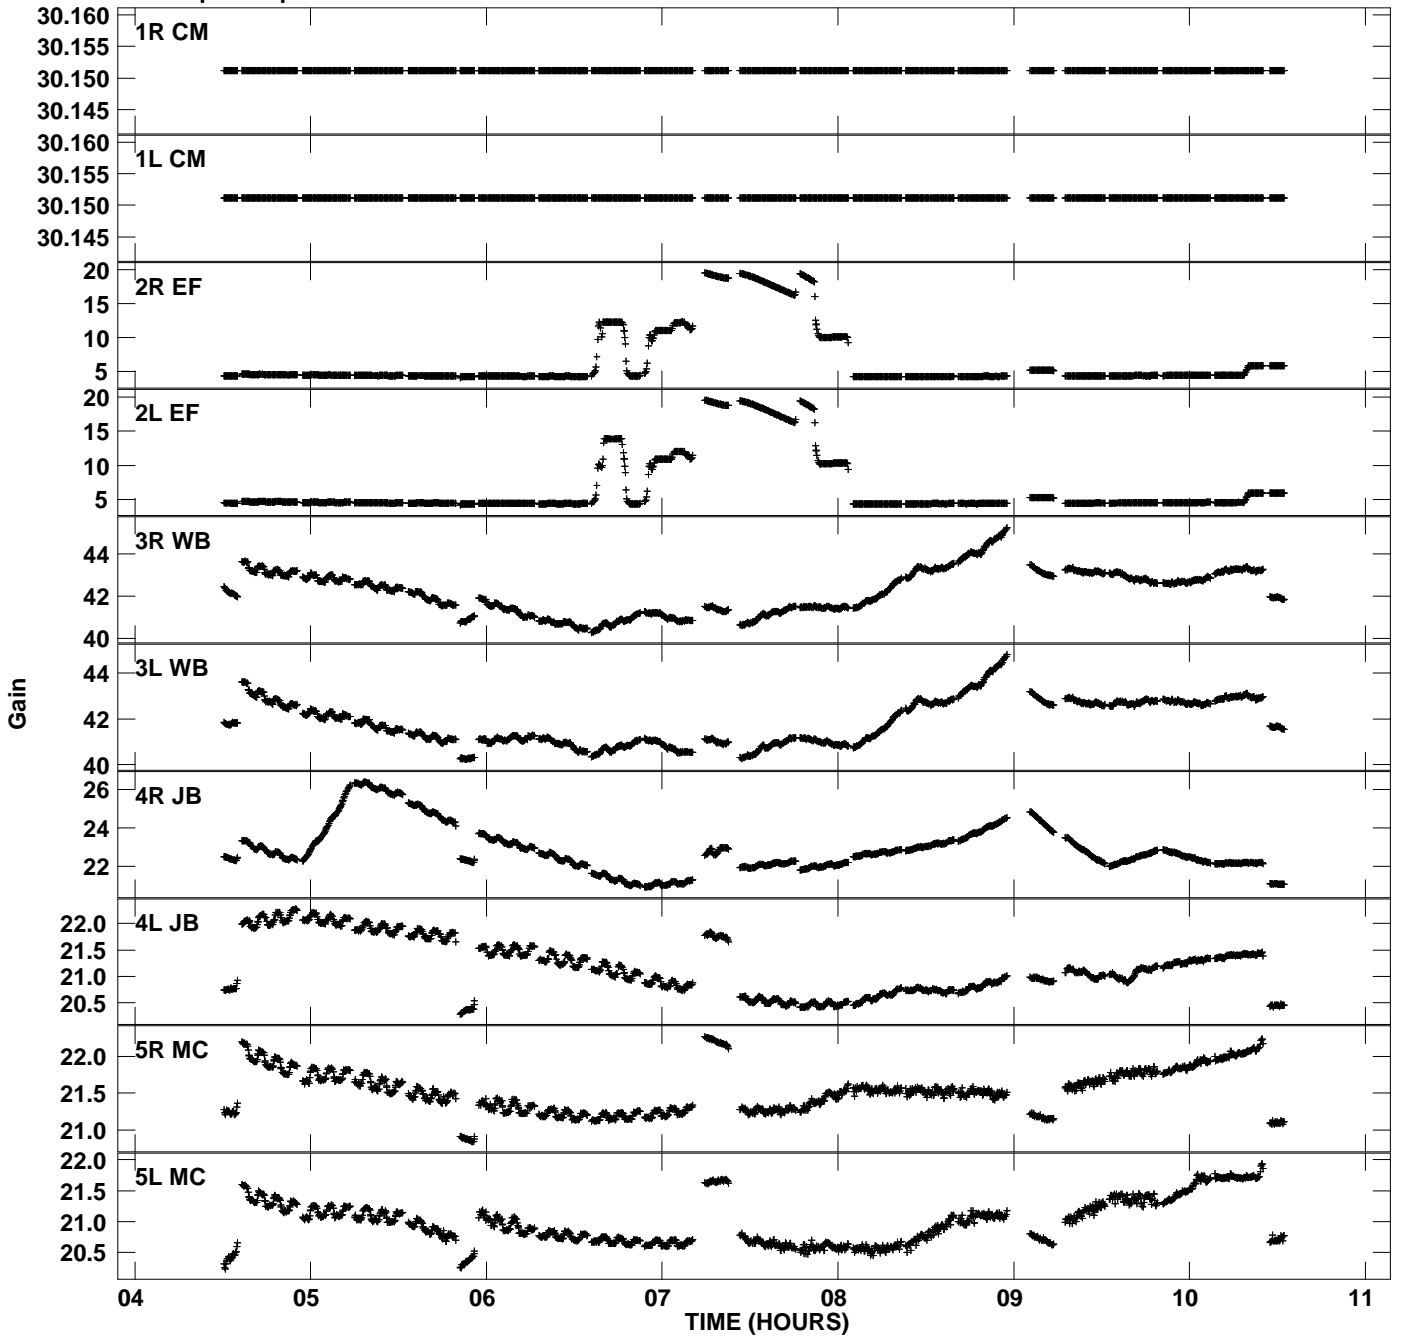

Plot file version 1 created 17-AUG-2006 15:31:13
Gain amp vs UTC time for EM061C_2.UVDATA.1
CL 2 Rpol & Lpol IF 1

Plot file version 2 created 17-AUG-2006 15:31:13
Gain amp vs UTC time for EM061C_2.UVDATA.1
CL 2 Rpol & Lpol IF 1